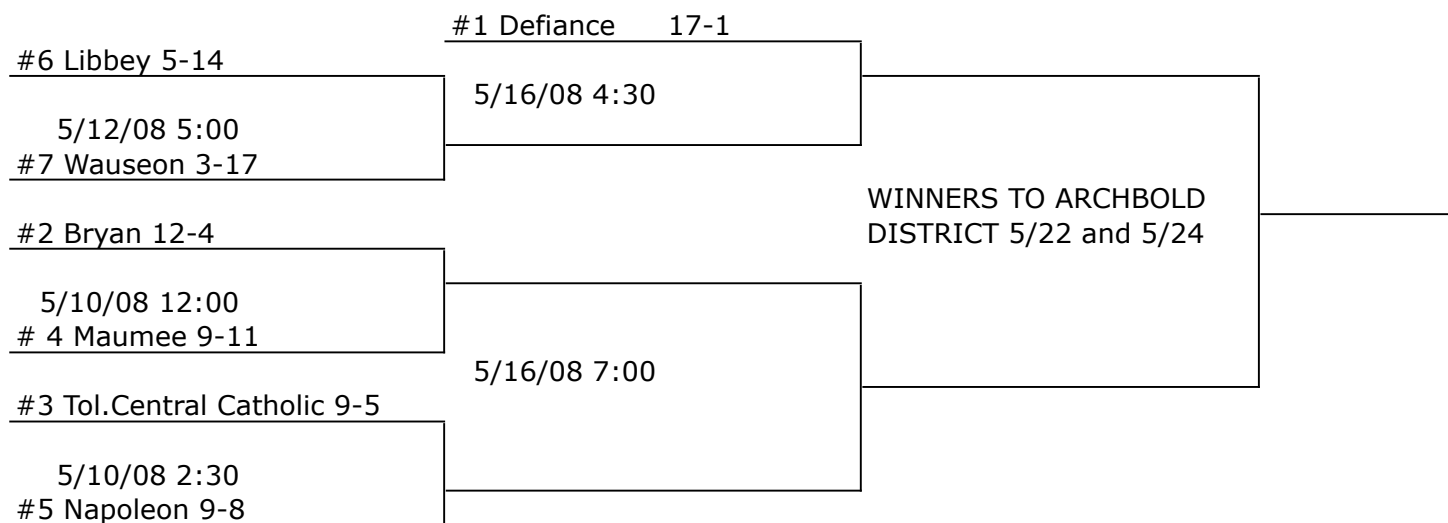

DEFIANCE HIGH SCHOOL DIVISION II SECTIONAL BASEBALL TOURNAMENT

Top Bracket = Home Team 1st Base Dugout

Bottom Bracket = Visiting Team 3rd Base Dugout