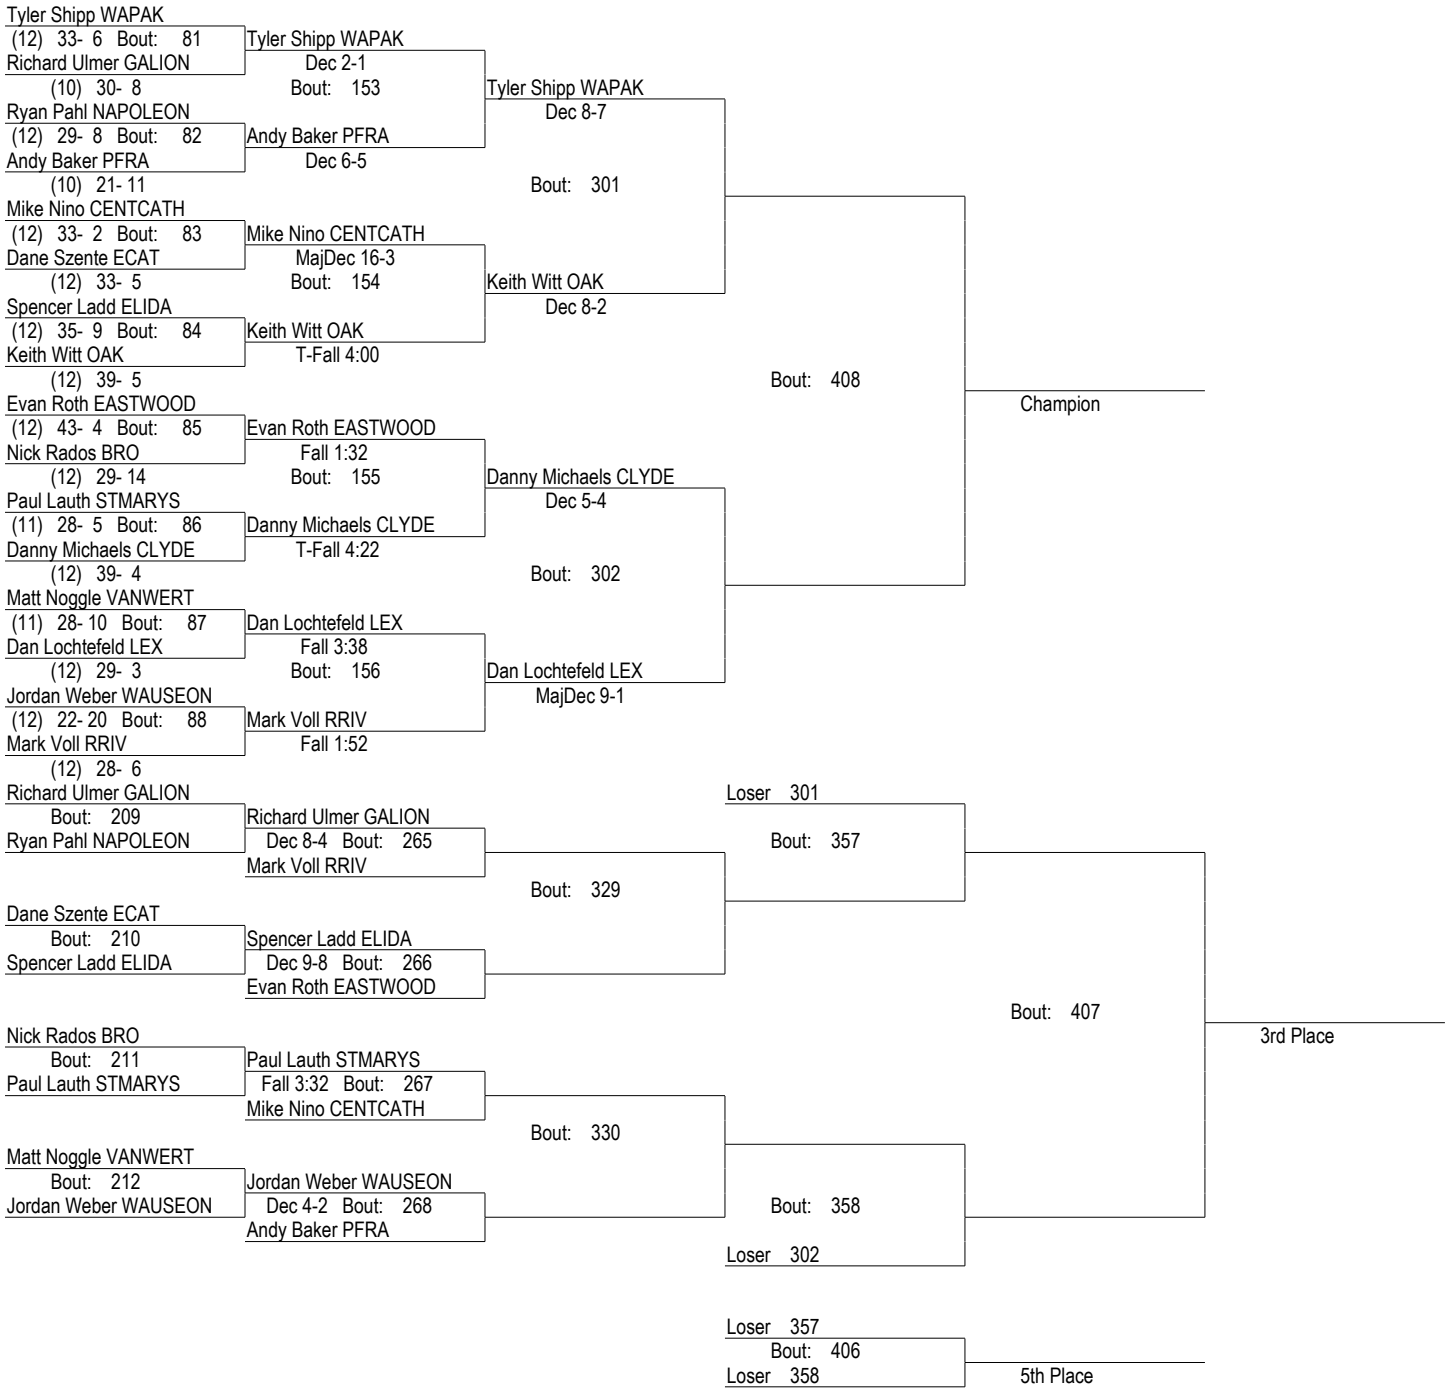

DII District Wrestling Tournament

February 22 & 23, 2008

171