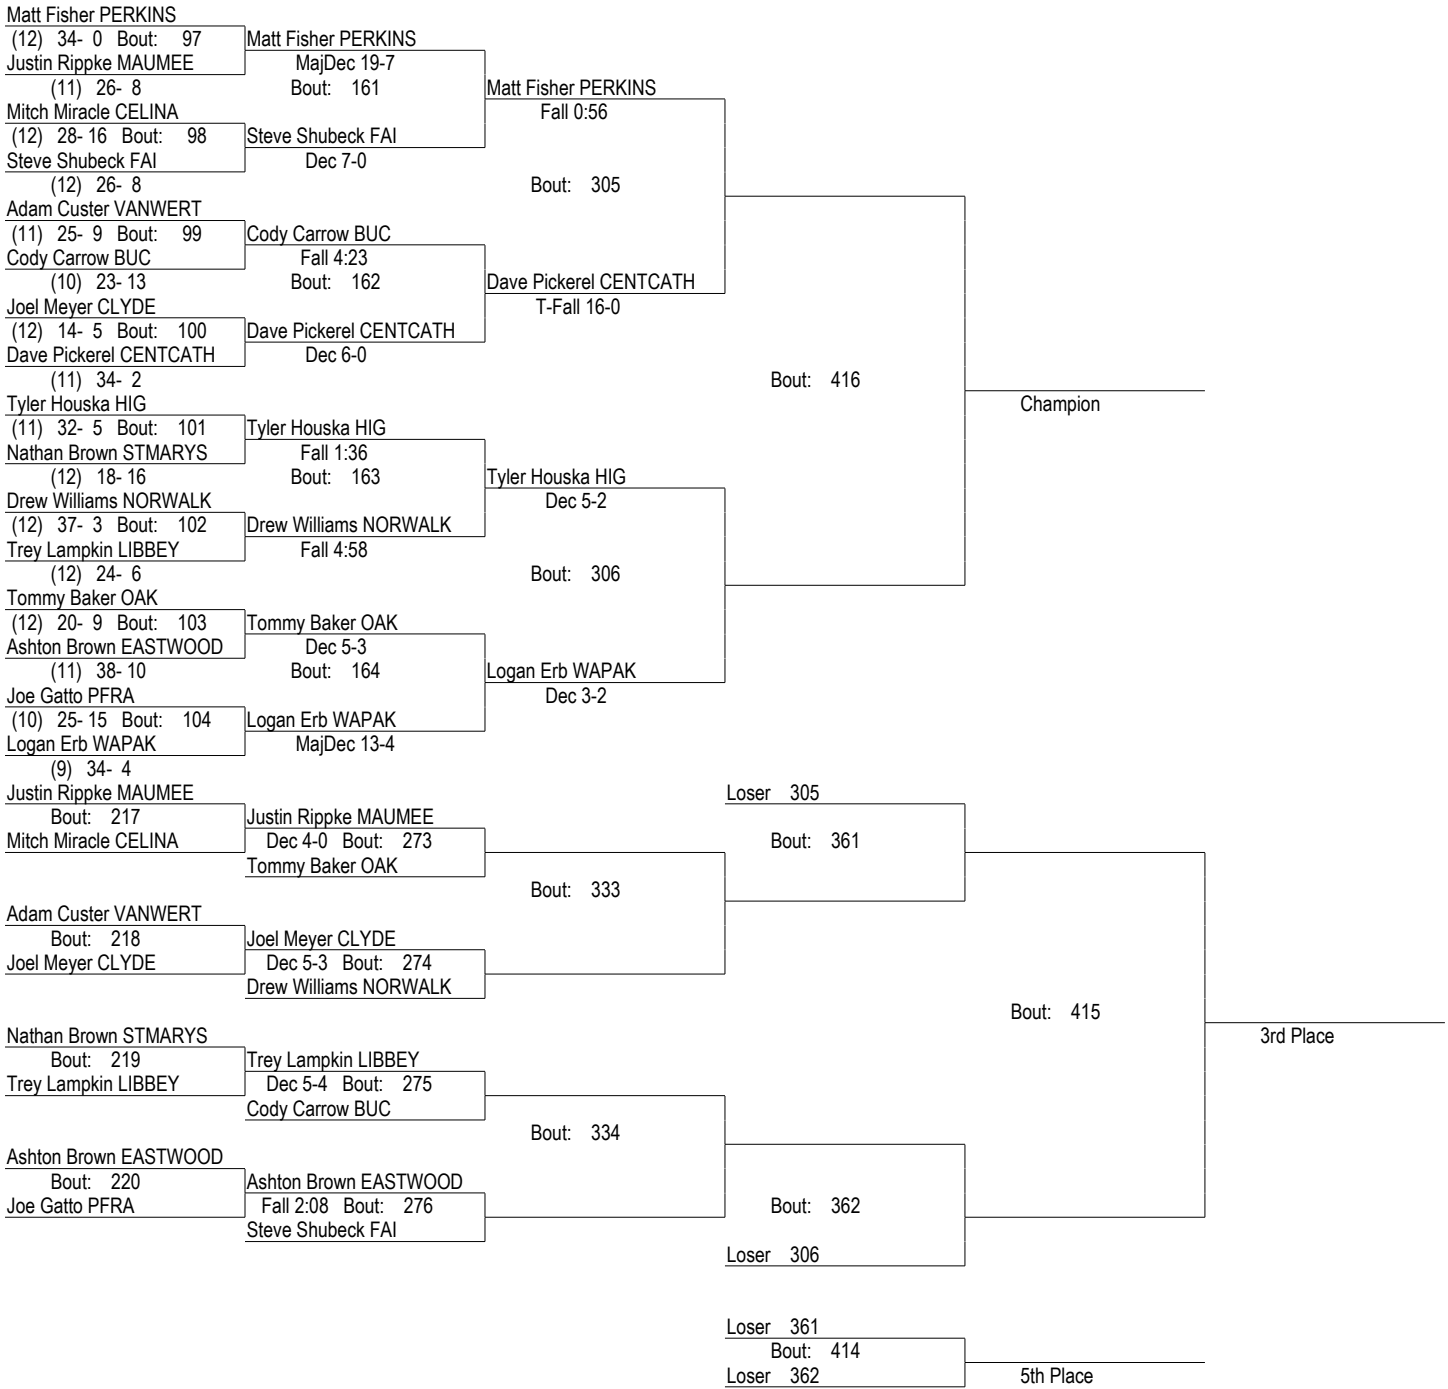

DII District Wrestling Tournament

February 22 & 23, 2008

215