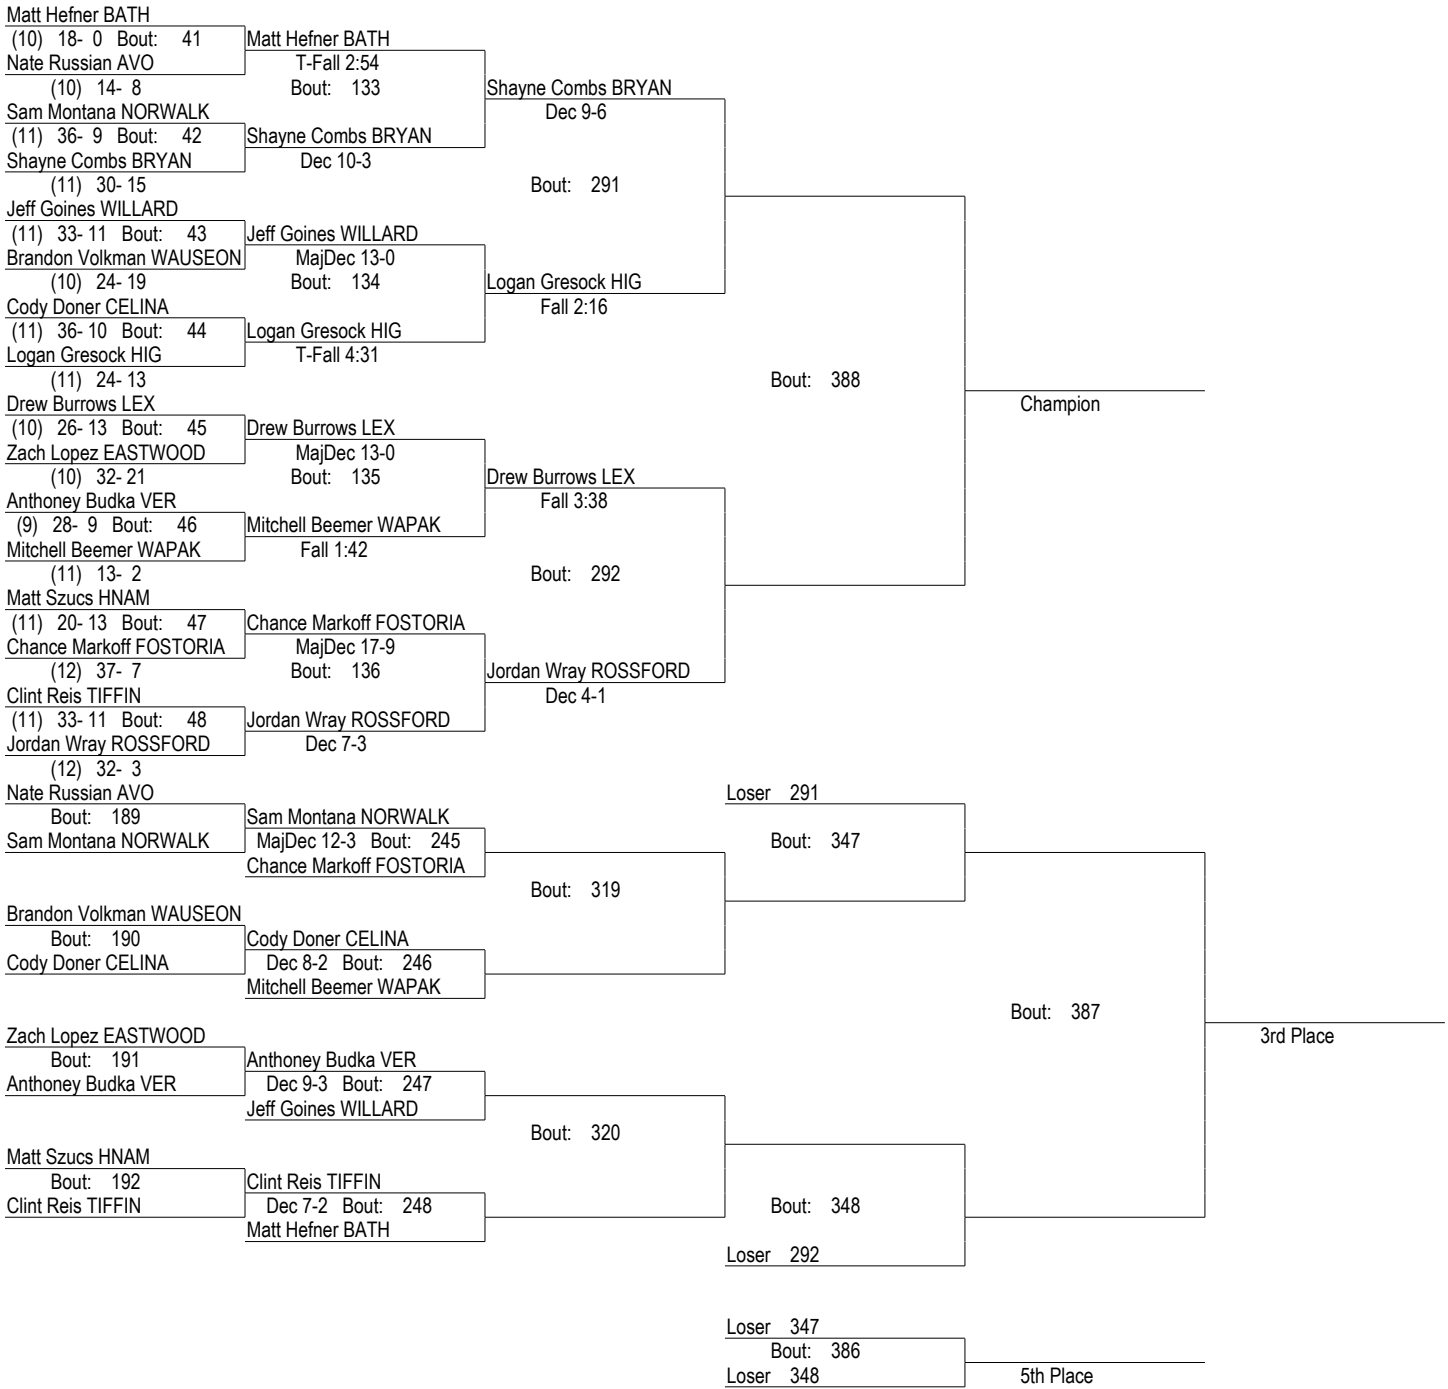

DII District Wrestling Tournament

February 22 & 23, 2008

135