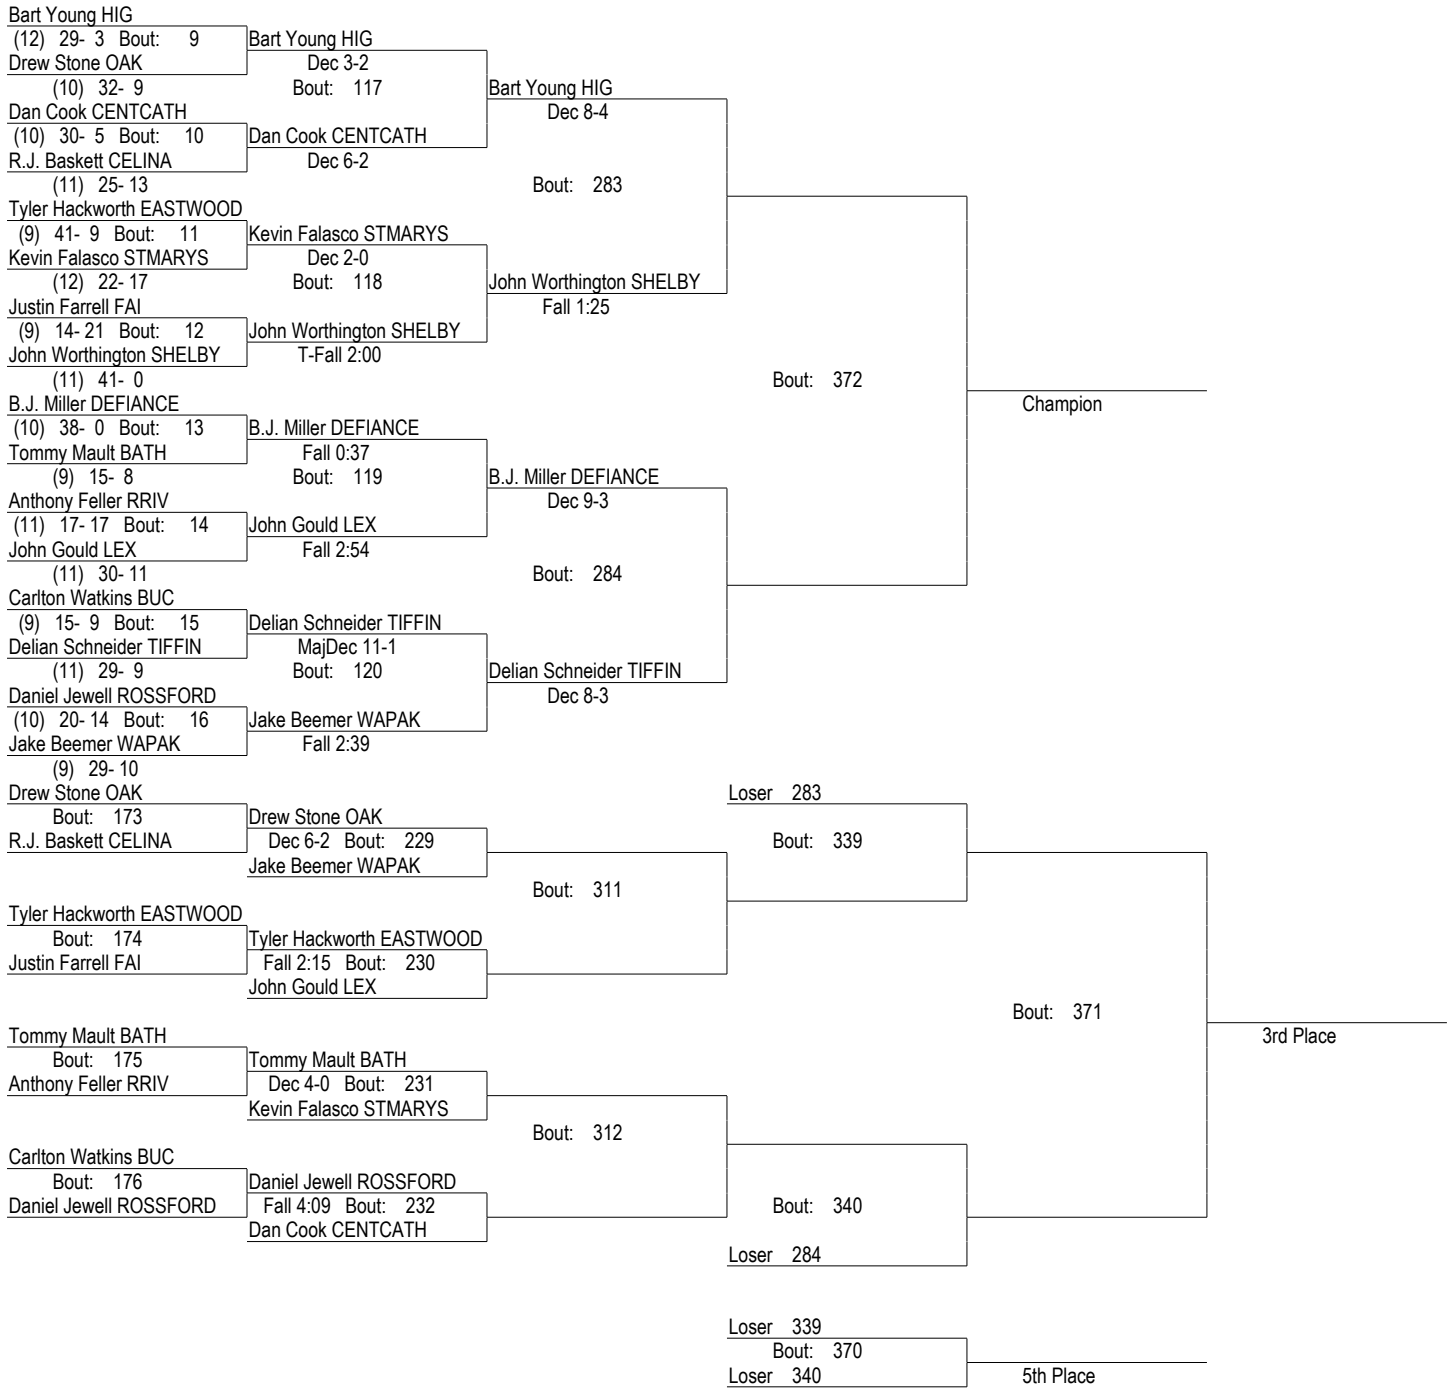

# DII District Wrestling Tournament

February 22 & 23, 2008

103

# DII District Wrestling Tournament

February 22 & 23, 2008

112