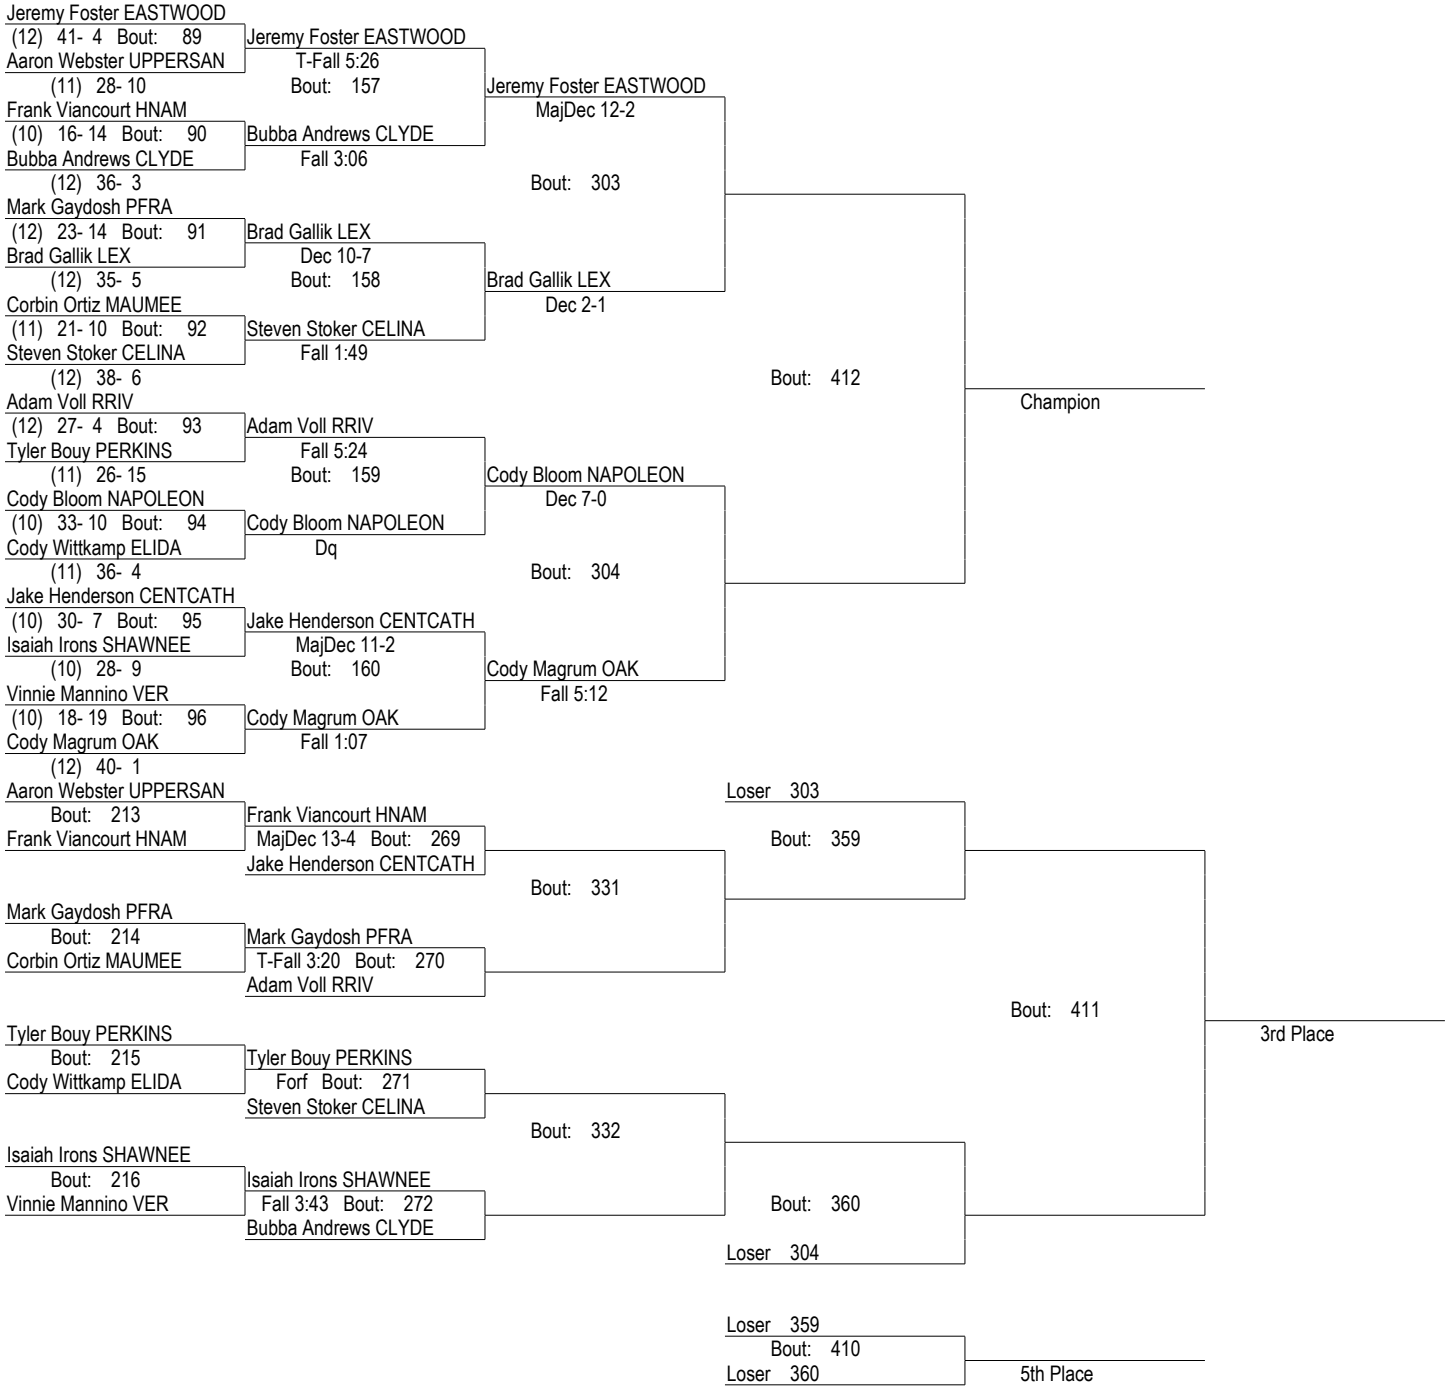

DII District Wrestling Tournament

February 22 & 23, 2008

189