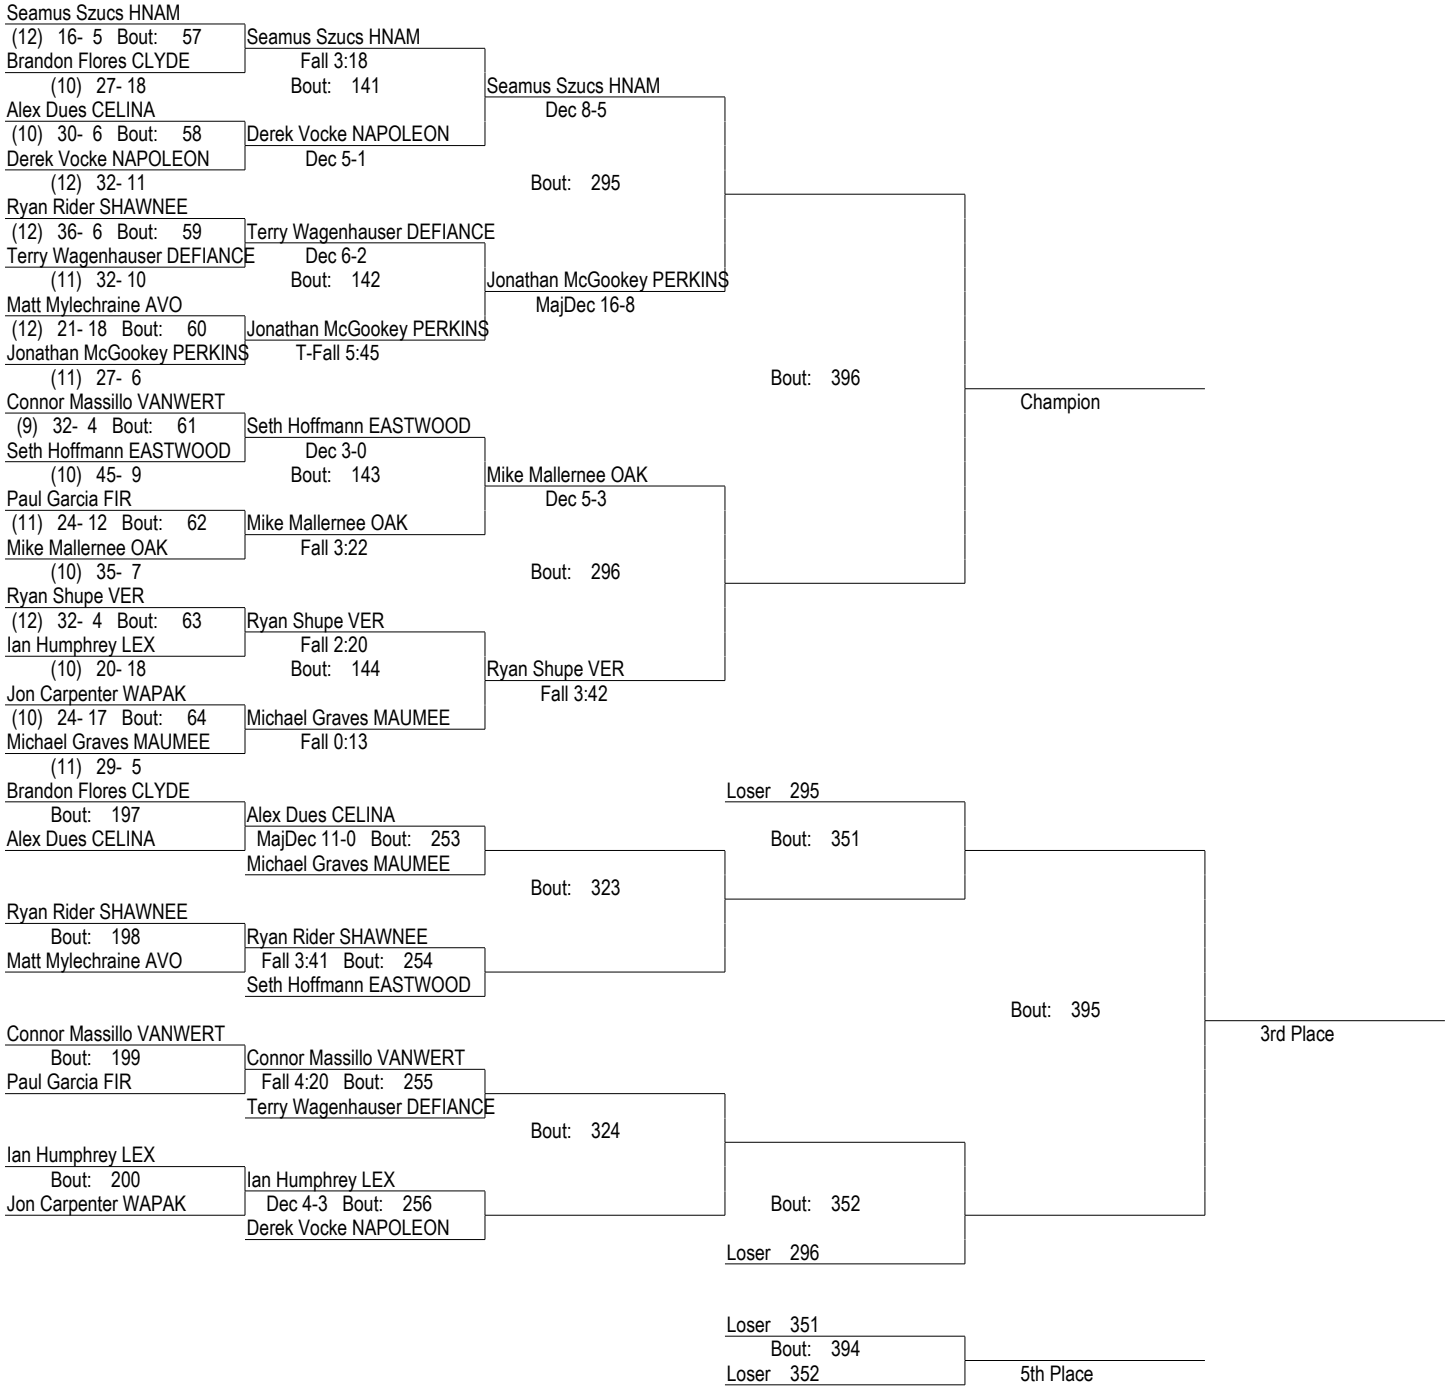

DII District Wrestling Tournament

February 22 & 23, 2008

145