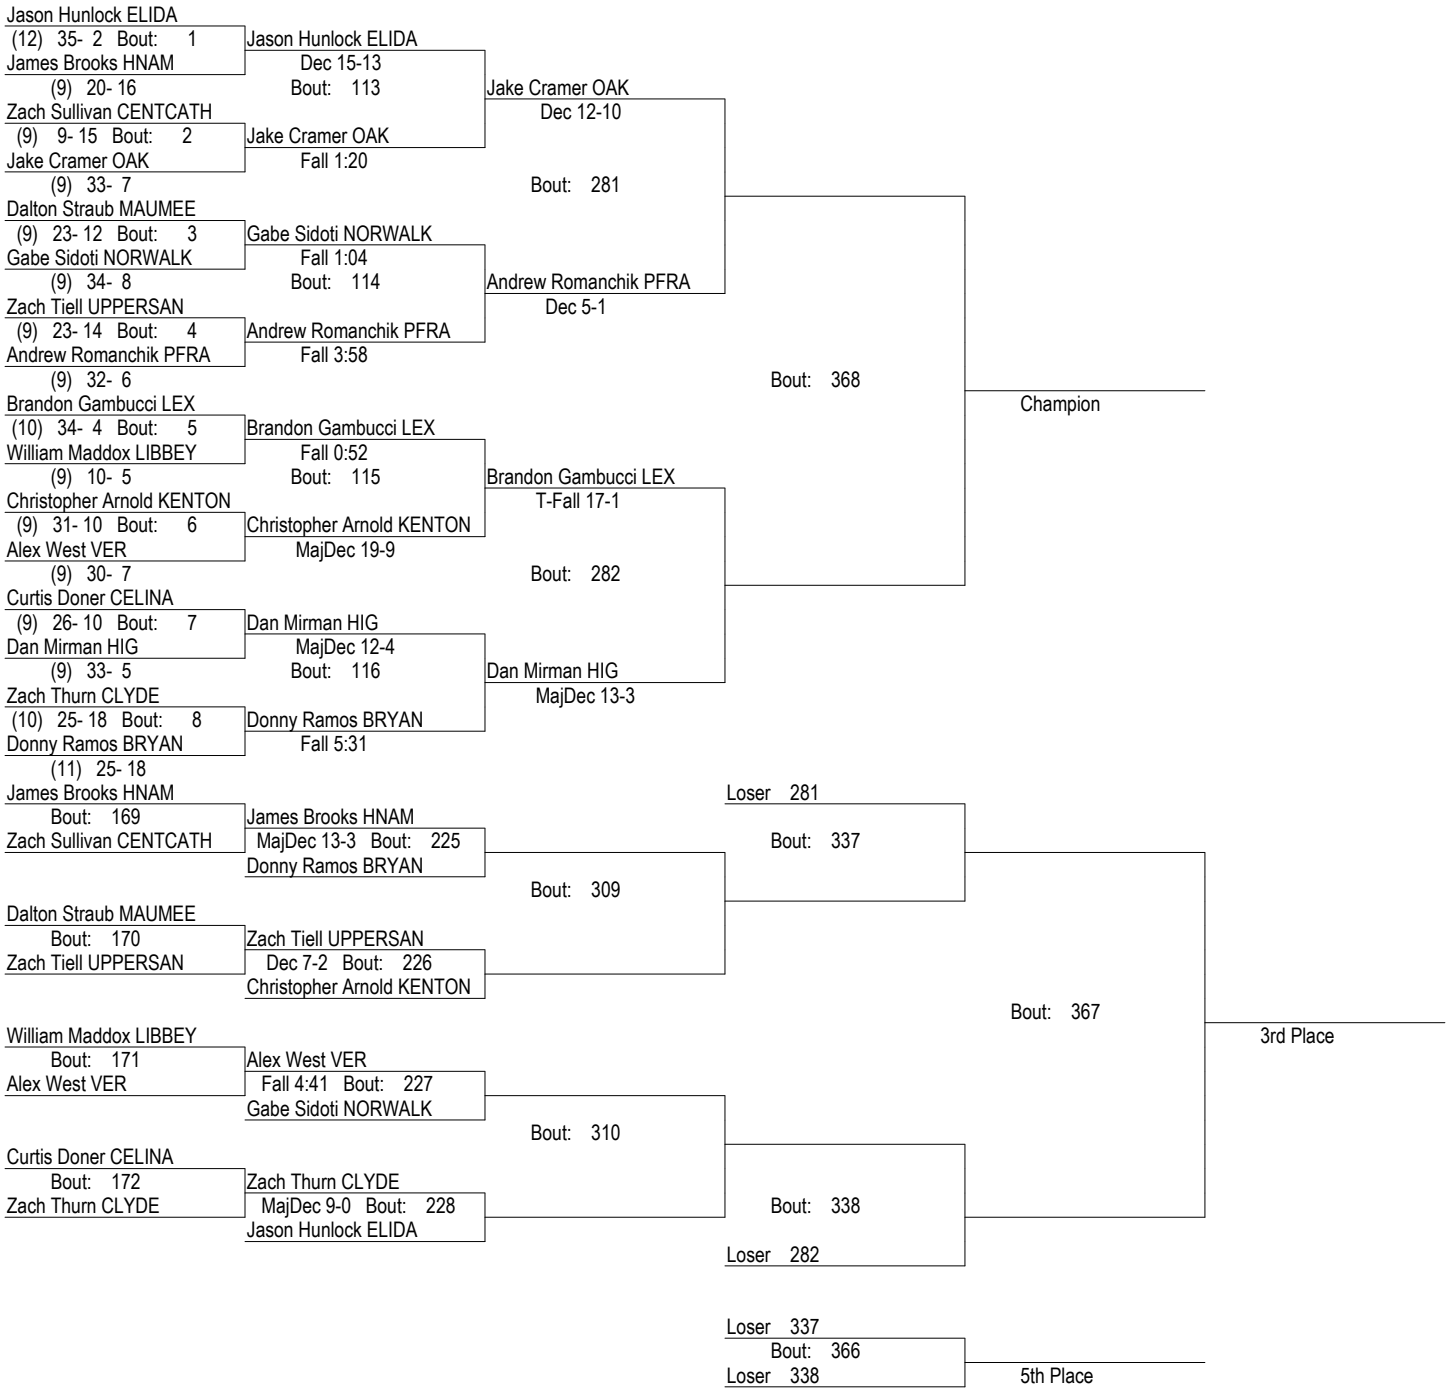

# DII District Wrestling Tournament

February 22 & 23, 2008

103

# DII District Wrestling Tournament

February 22 & 23, 2008

112

# DII District Wrestling Tournament

February 22 & 23, 2008

125