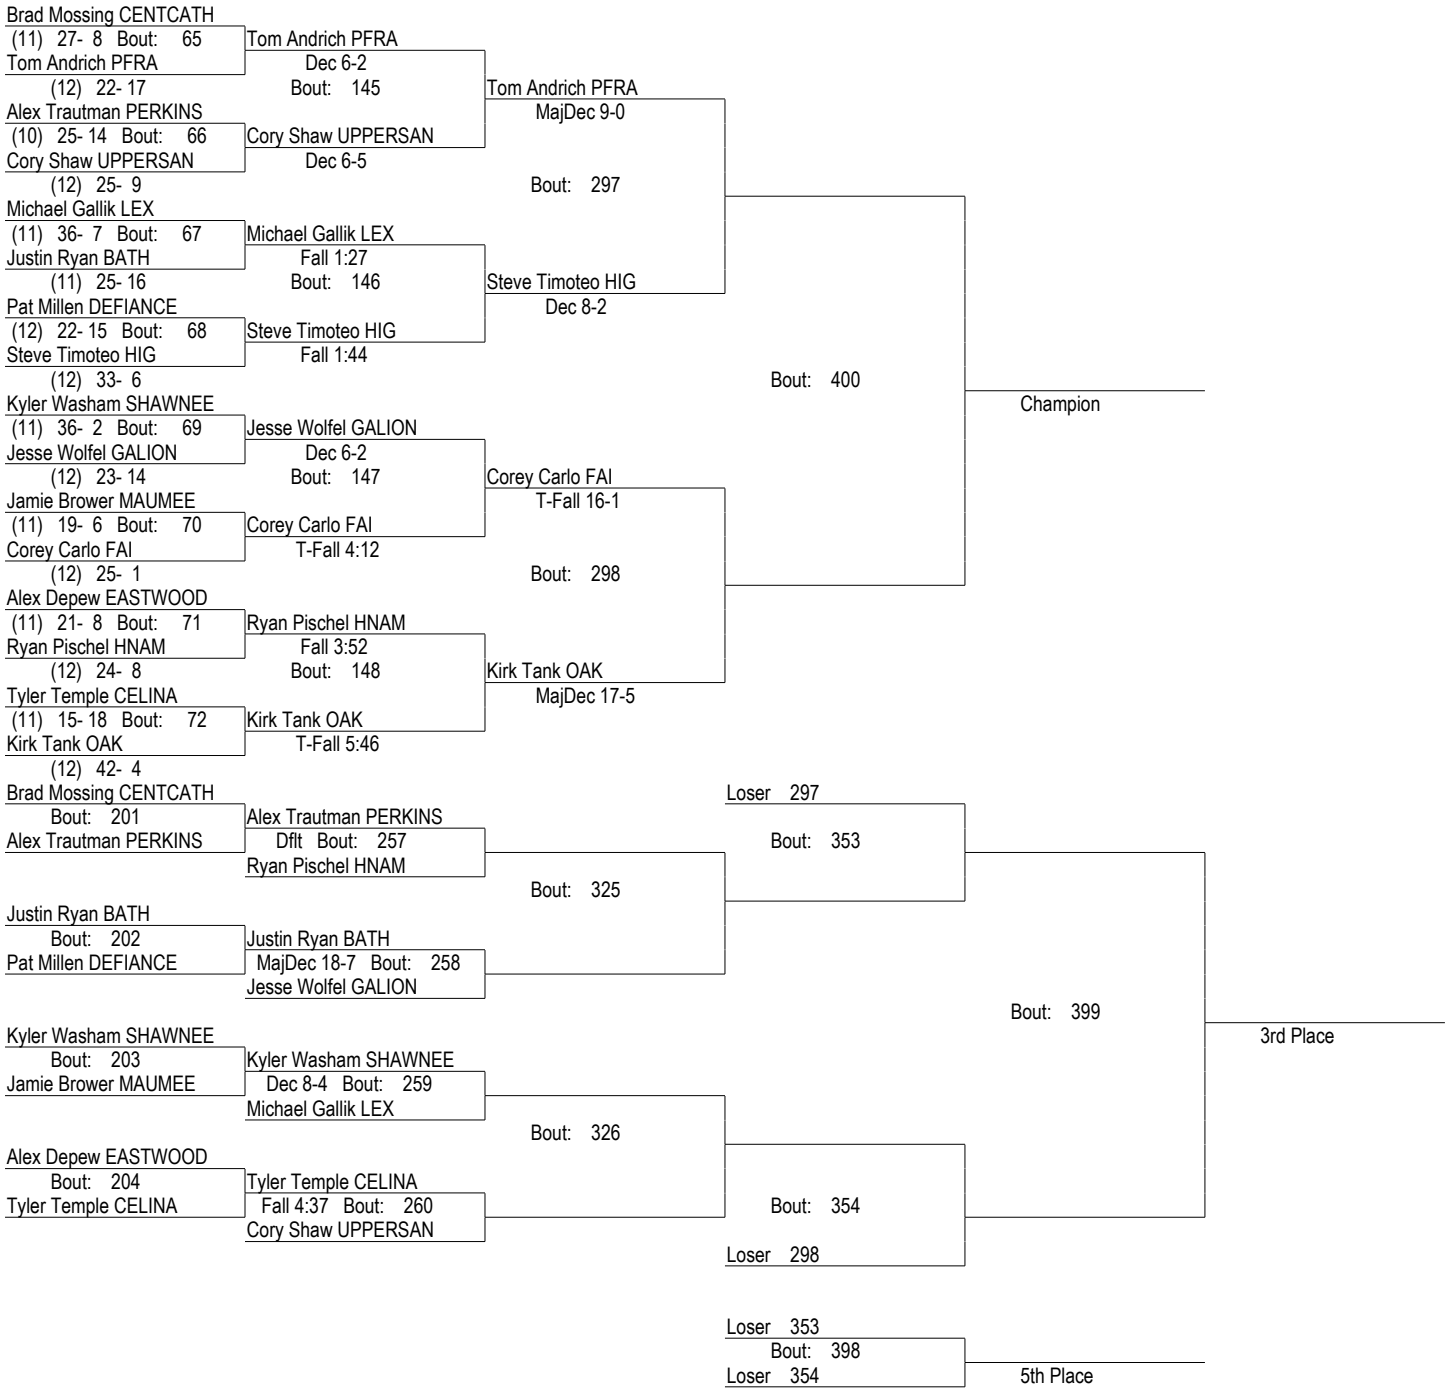

DII District Wrestling Tournament

February 22 & 23, 2008

152