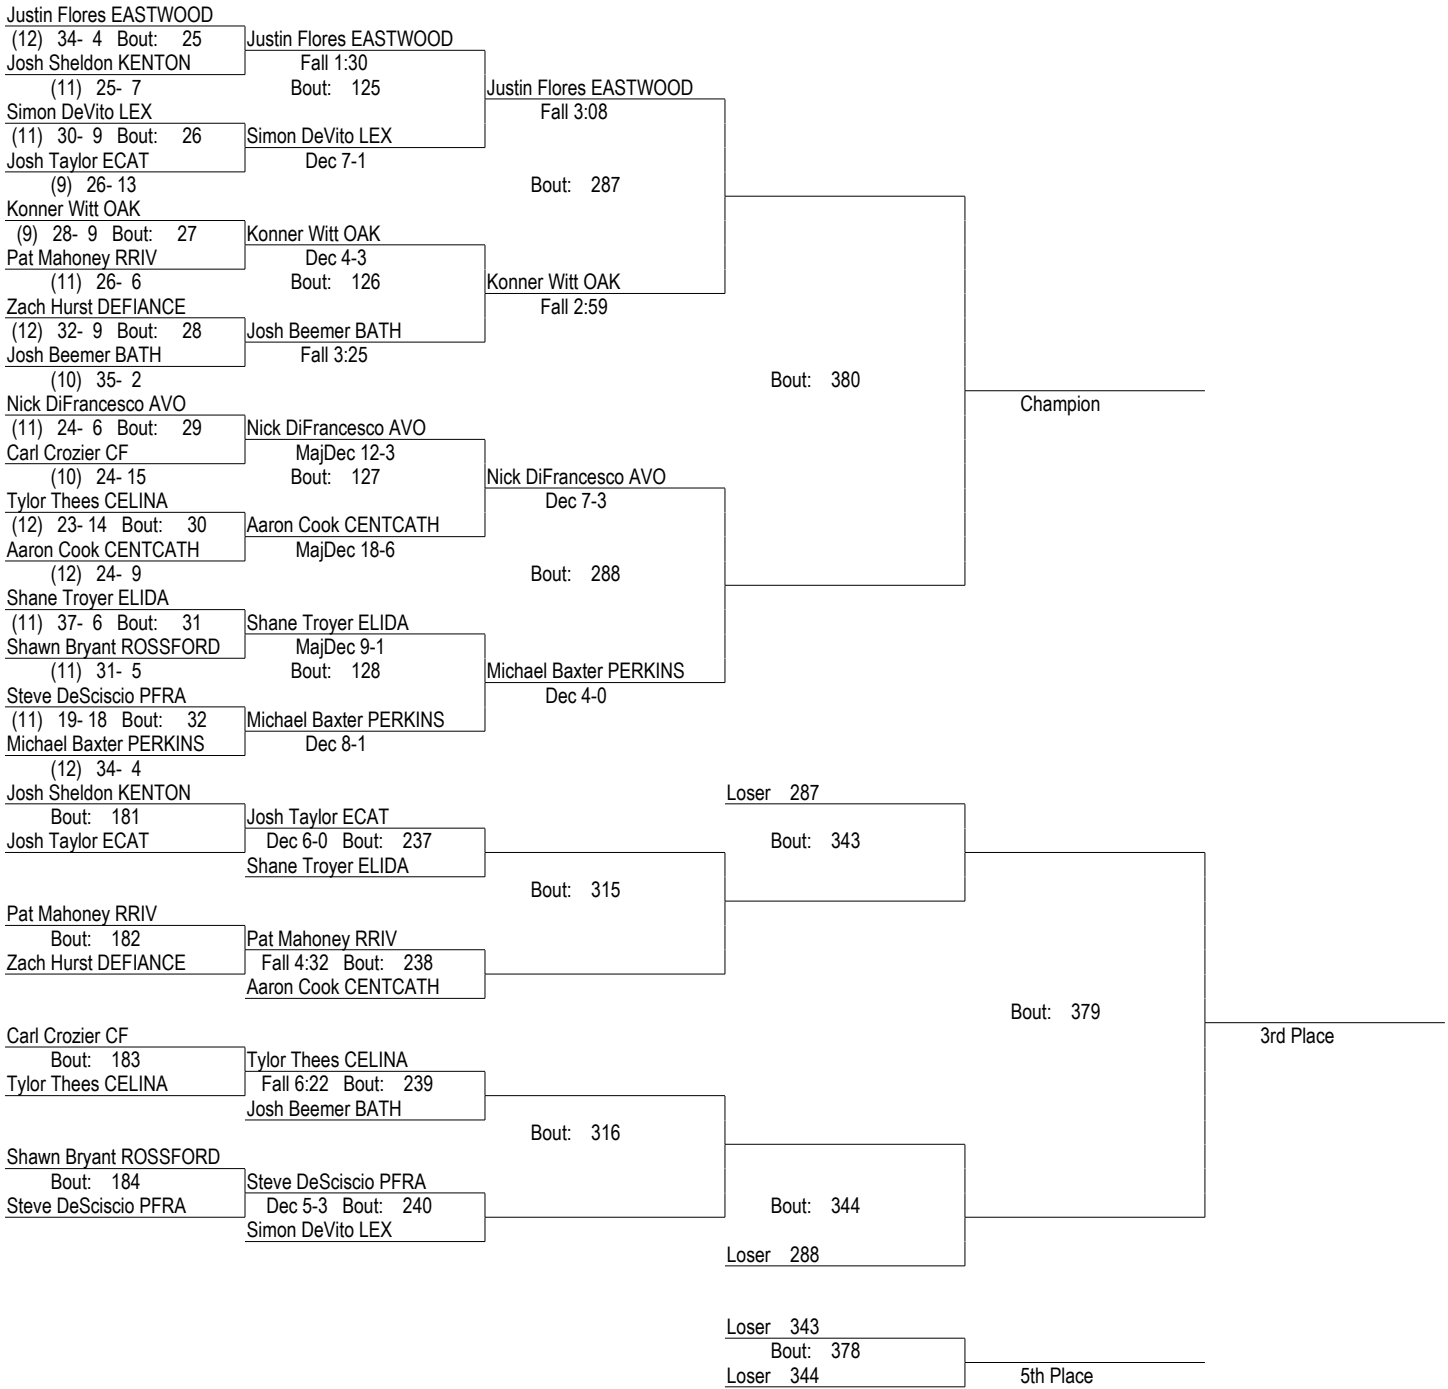

# DII District Wrestling Tournament

February 22 & 23, 2008

103

# DII District Wrestling Tournament

February 22 & 23, 2008

112

# DII District Wrestling Tournament

February 22 & 23, 2008

125