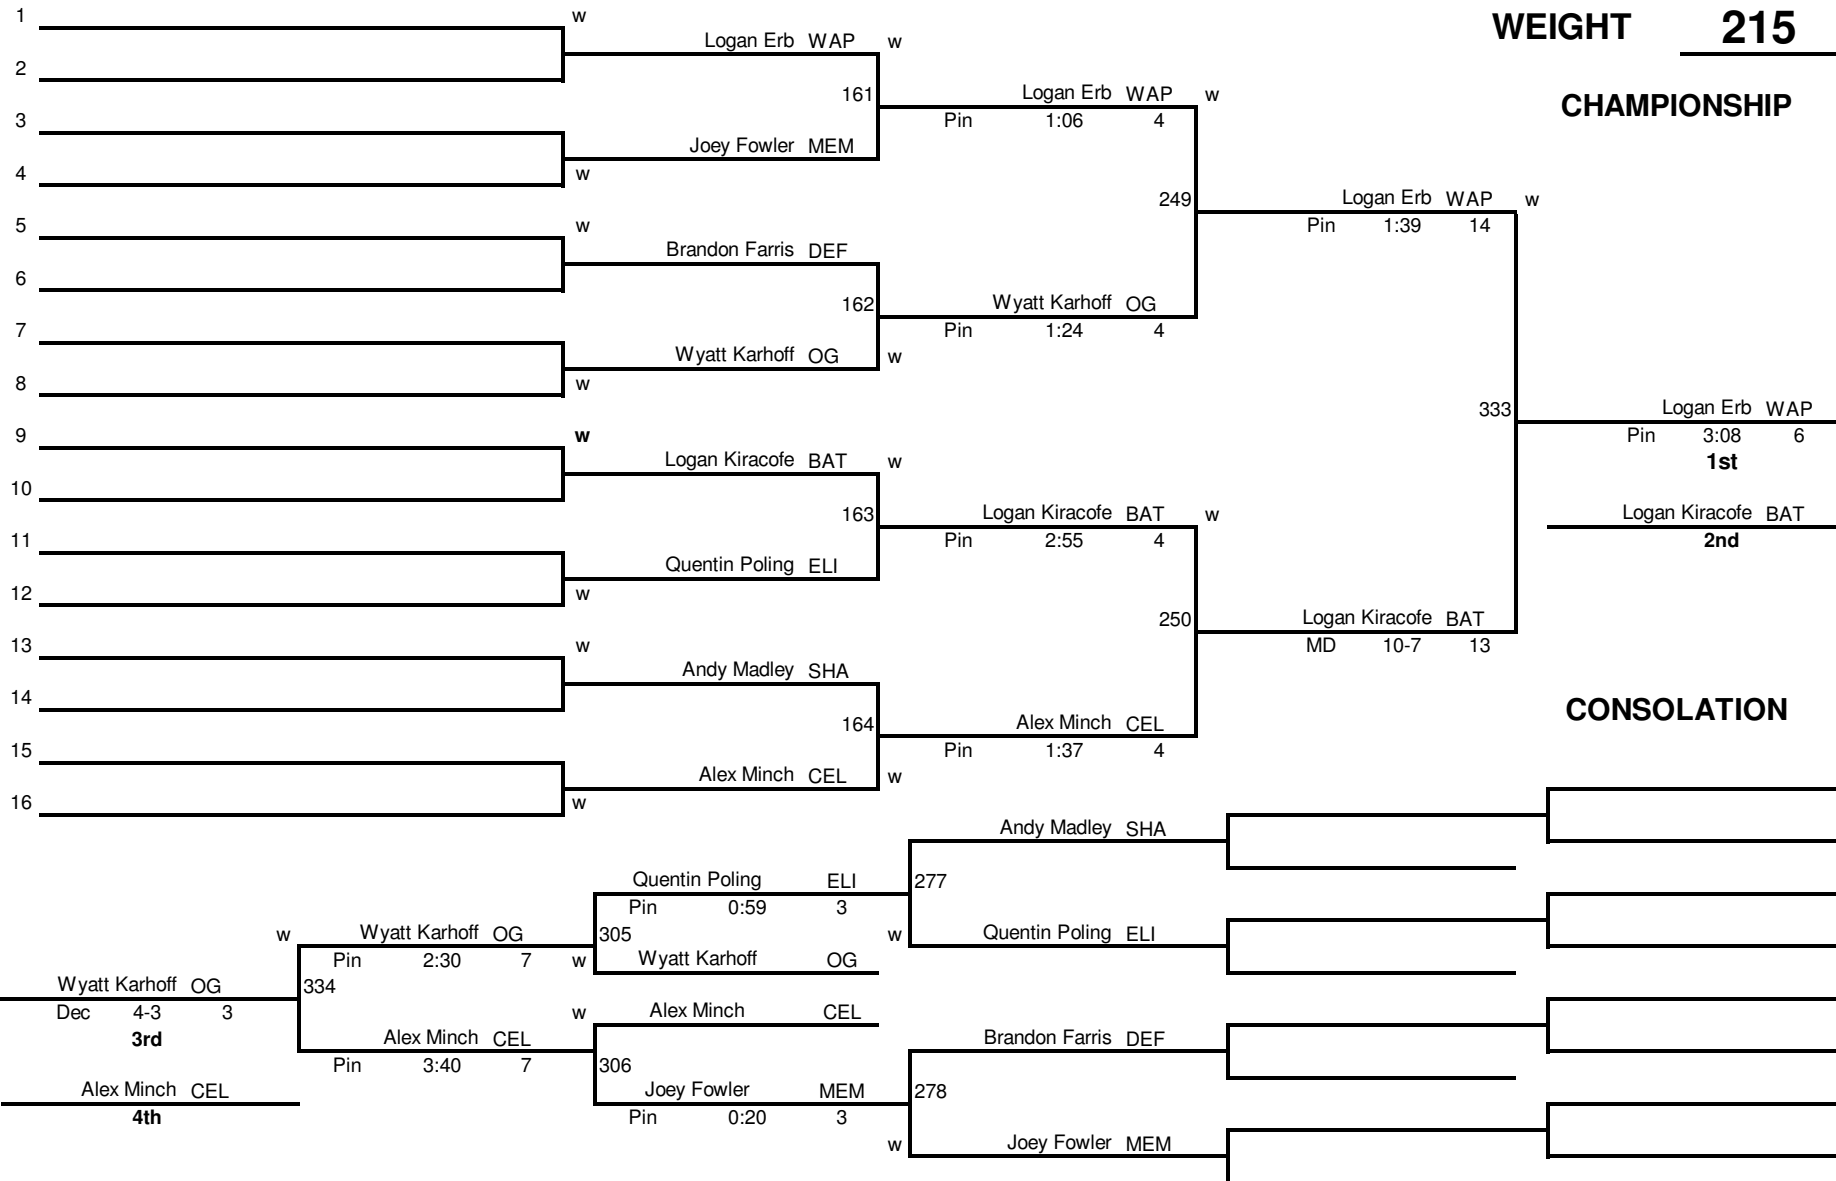

2011 Western Buckeye League Wrestling Tournament

8-MAN

WEIGHT 215

CHAMPIONSHIP