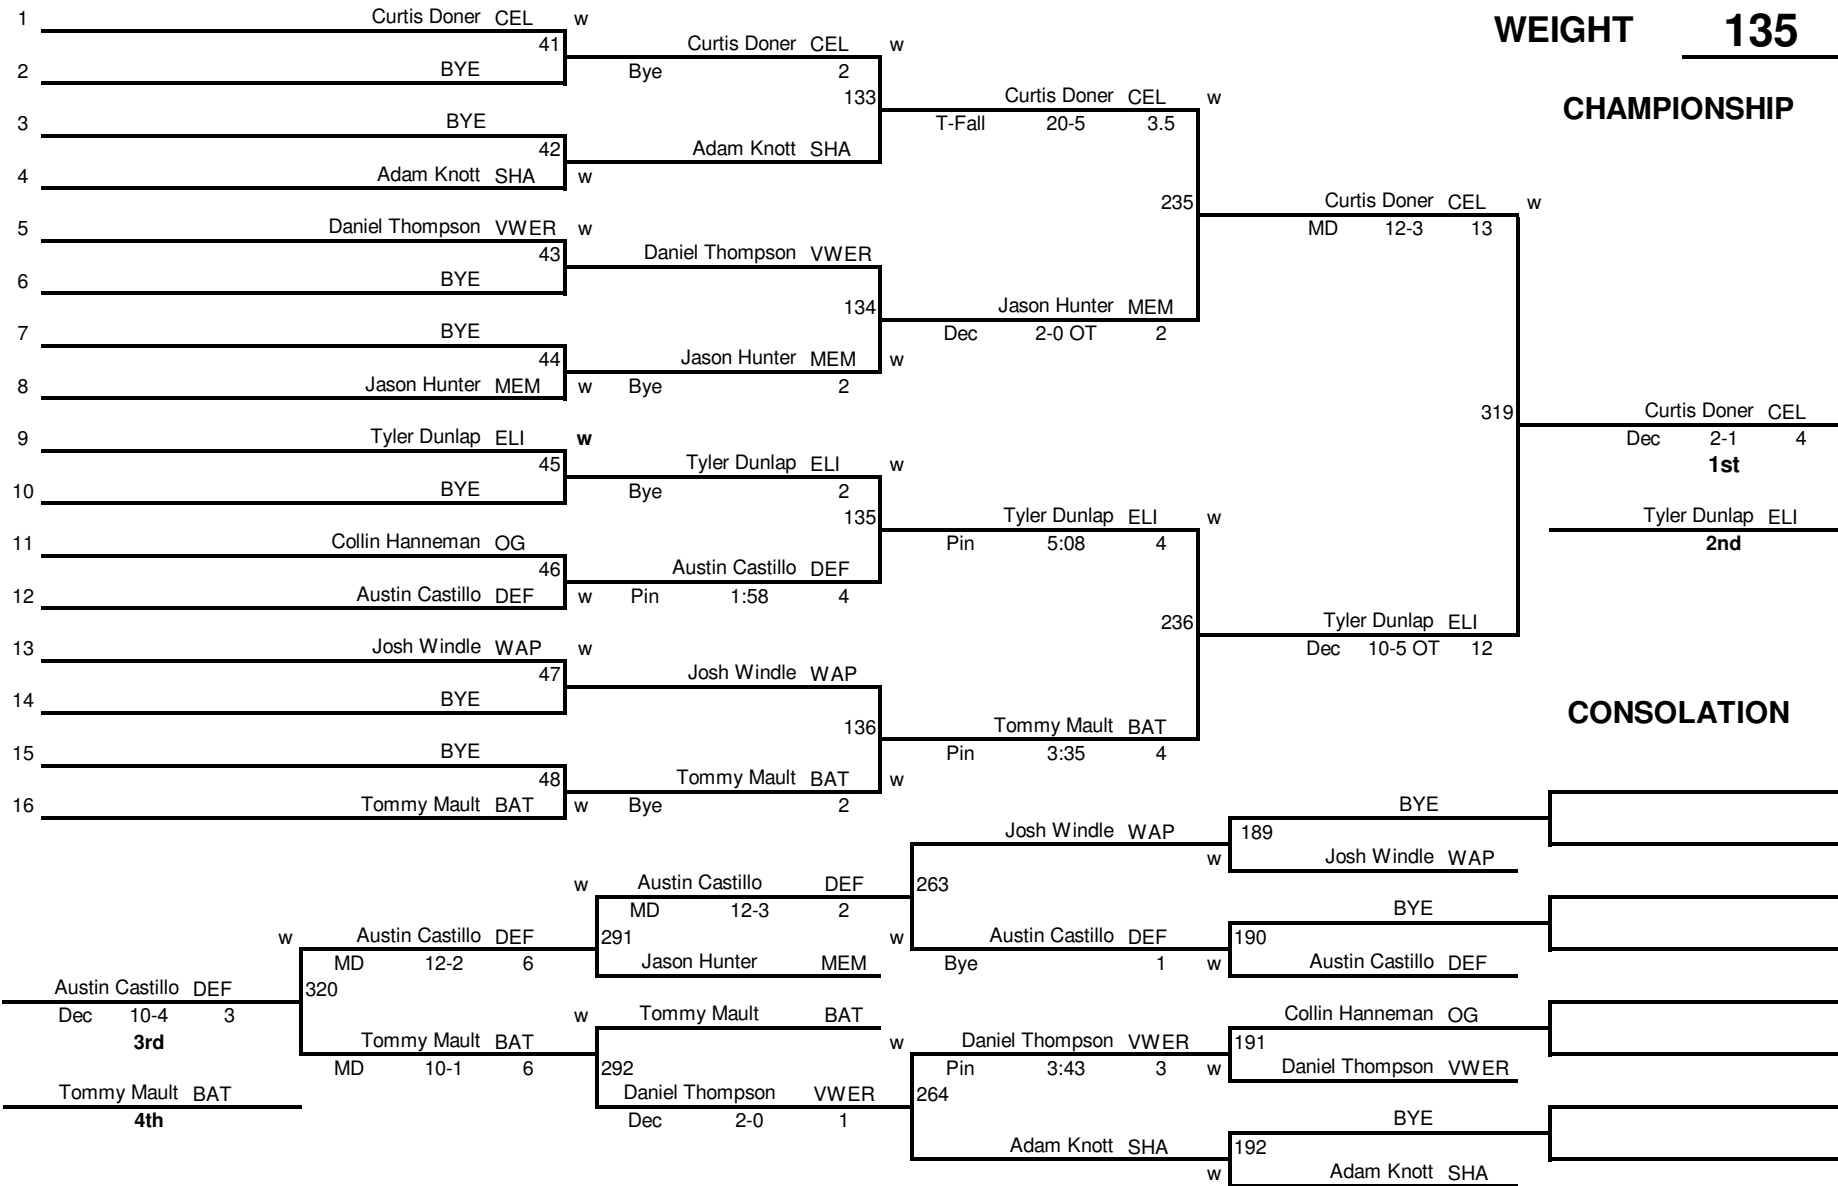

2011 Western Buckeye League Wrestling Tournament

WEIGHT 135

CHAMPIONSHIP