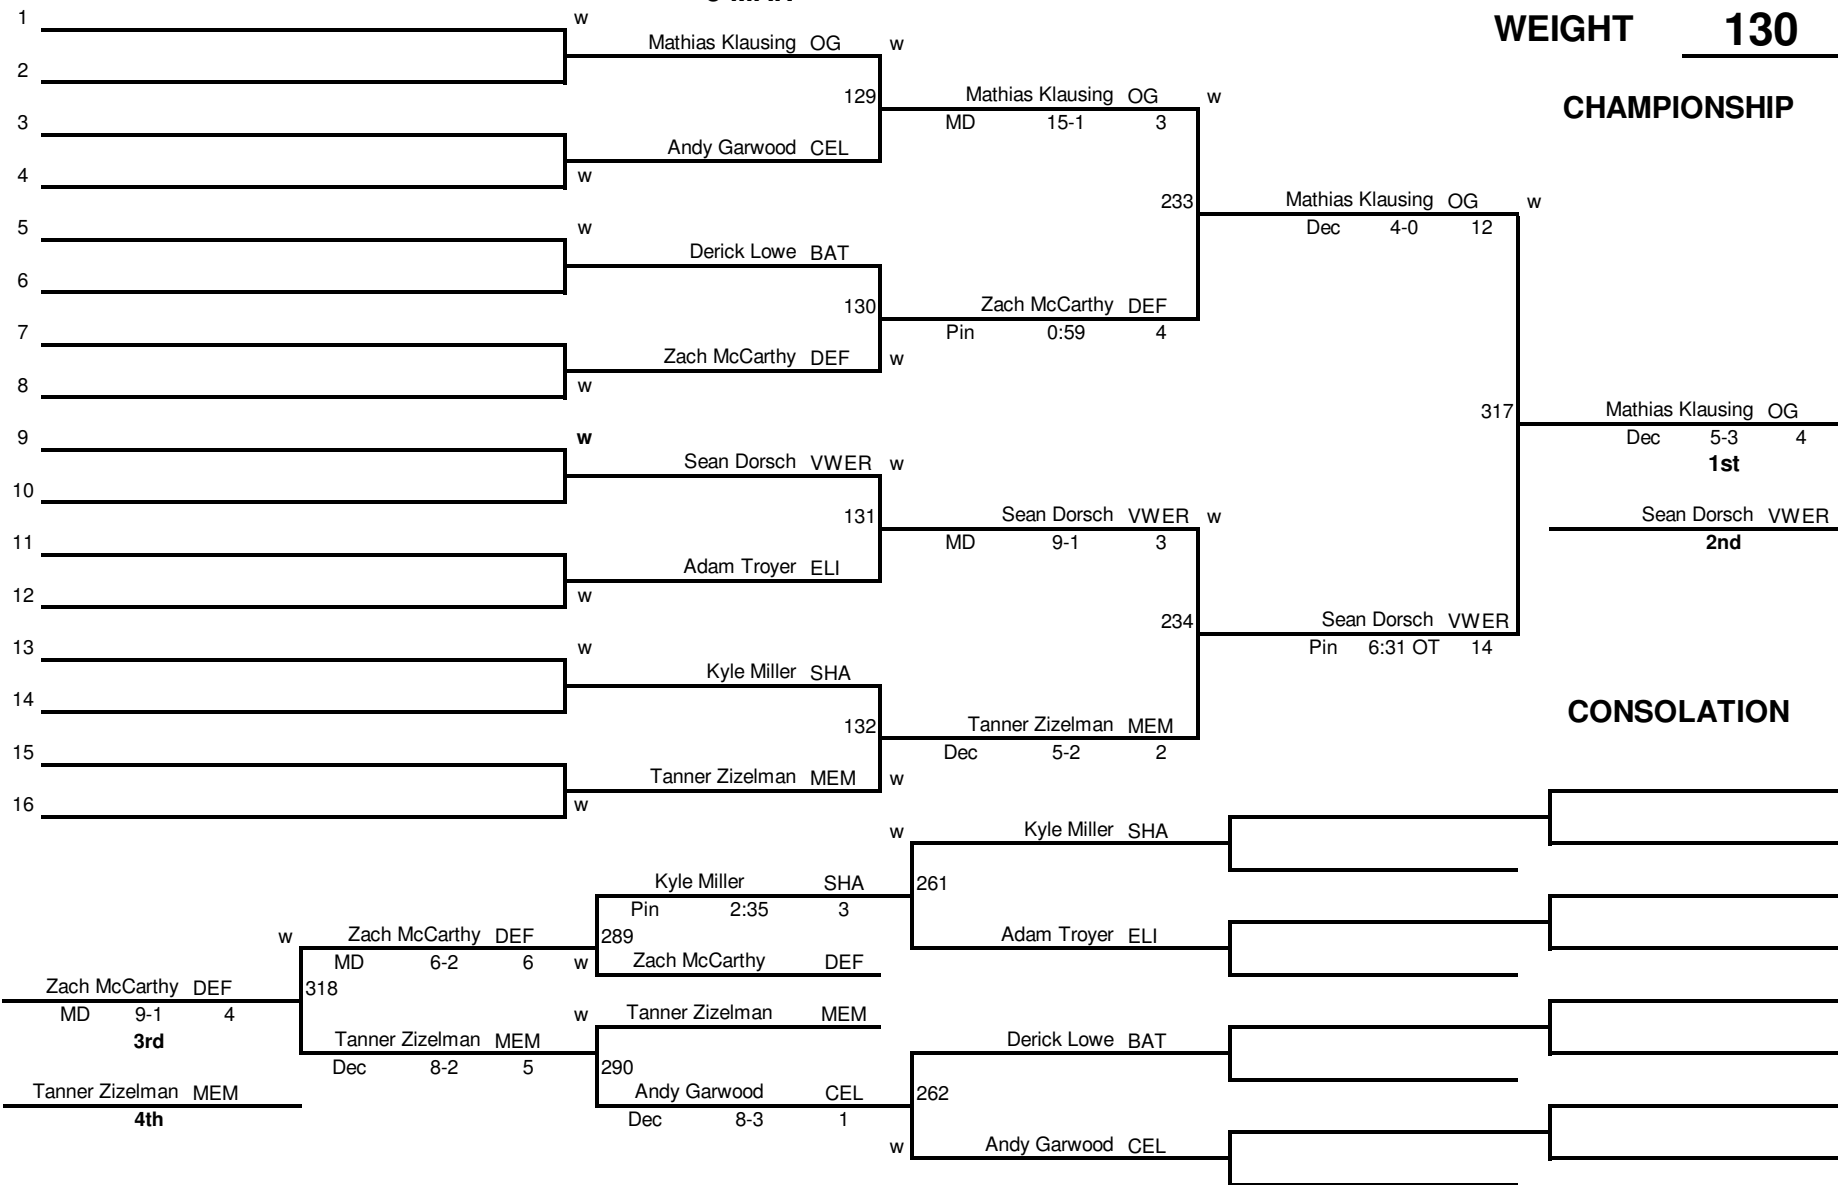

2011 Western Buckeye League Wrestling Tournament

8-MAN

WEIGHT 130

CHAMPIONSHIP