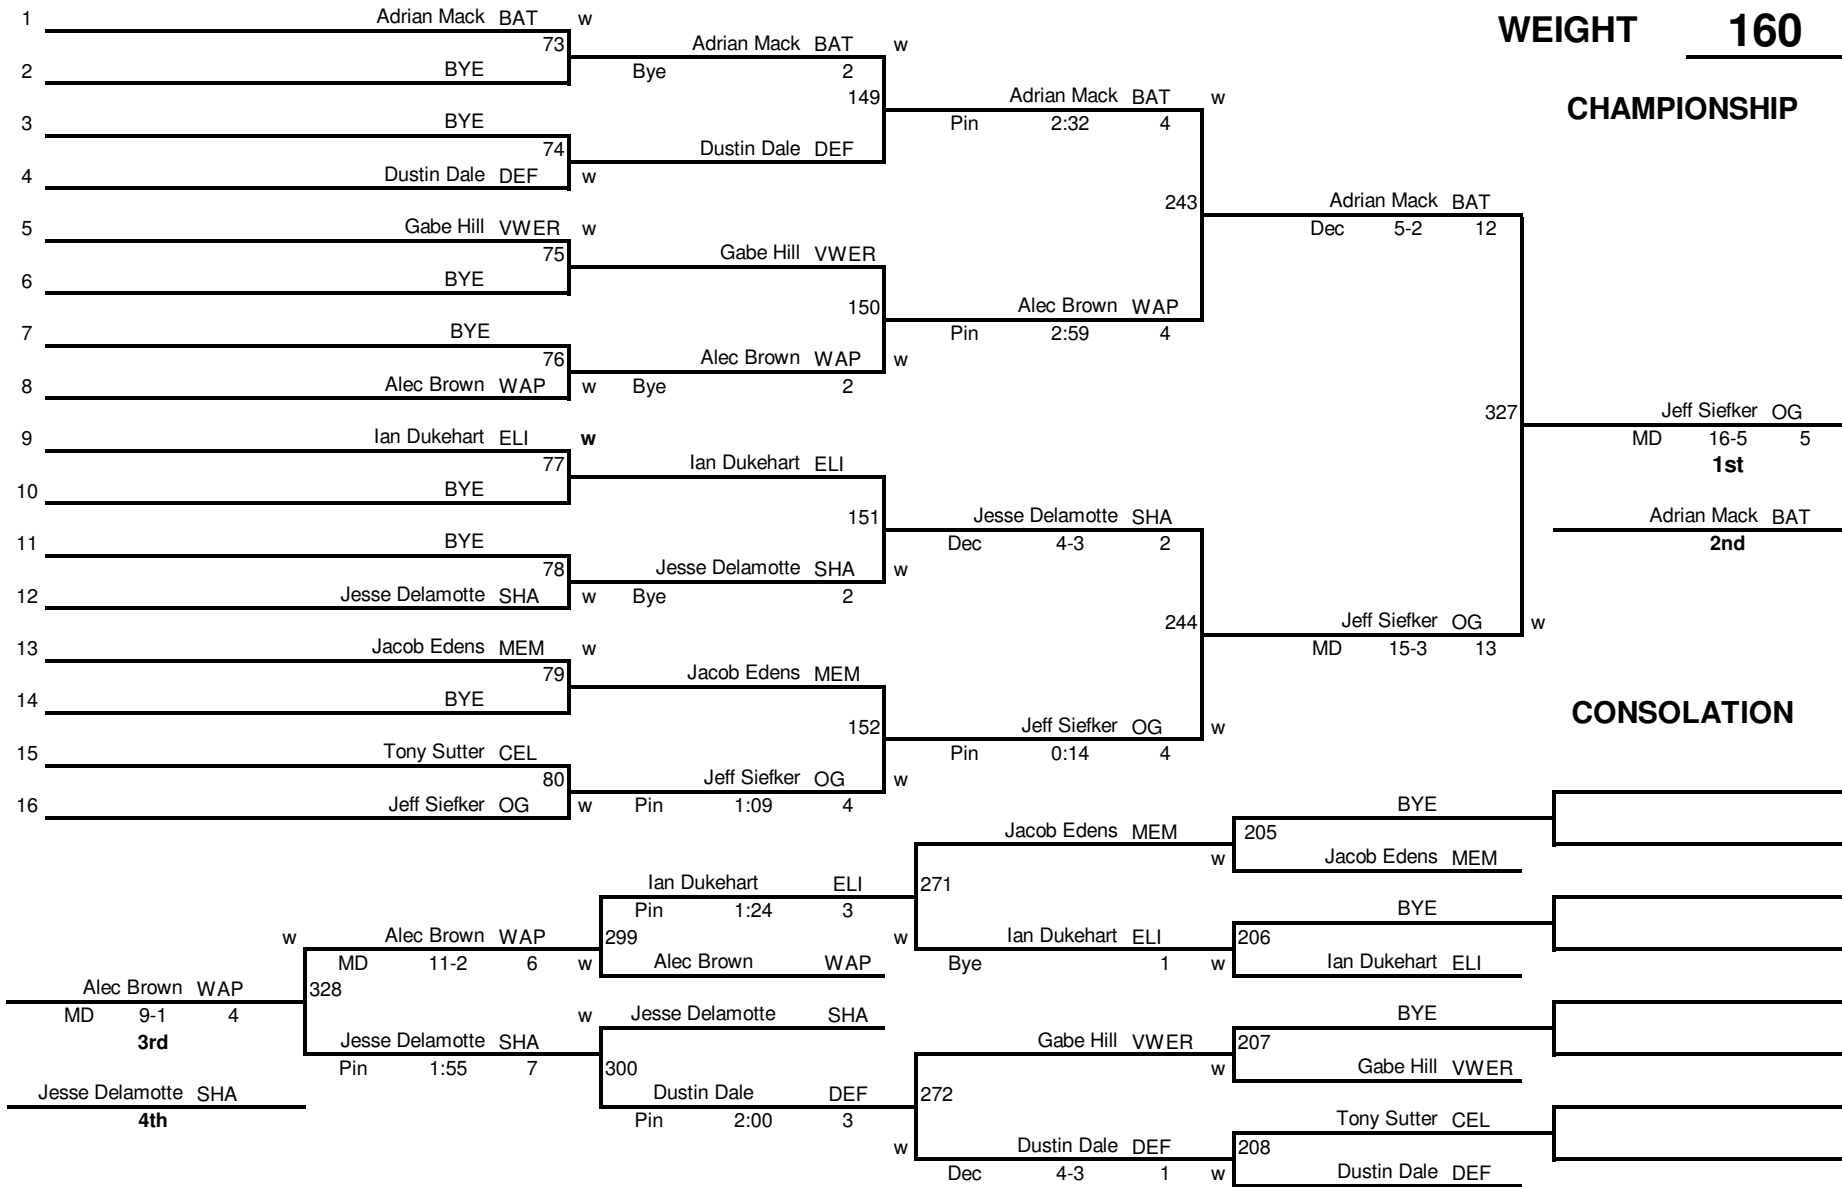

2011 Western Buckeye League Wrestling Tournament