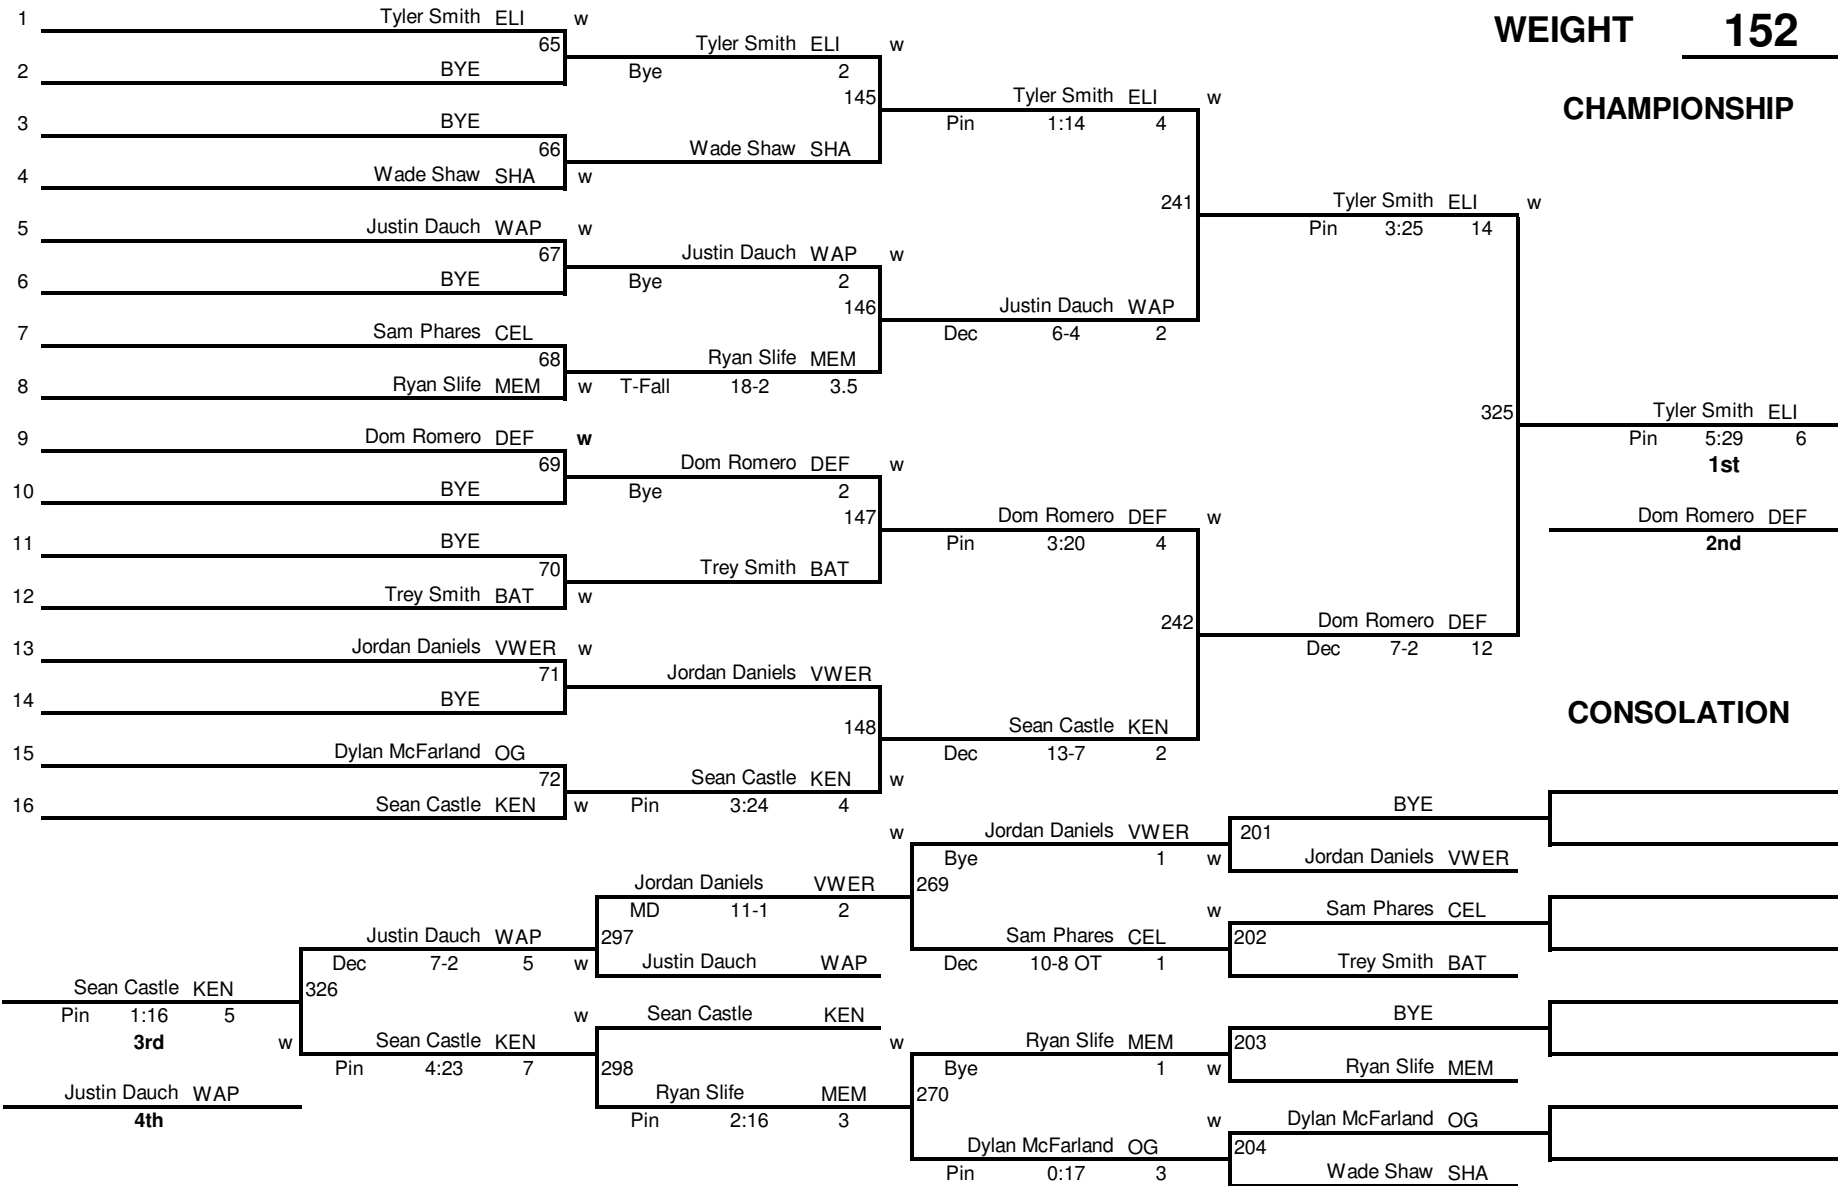

2011 Western Buckeye League Wrestling Tournament

WEIGHT 152

CHAMPIONSHIP