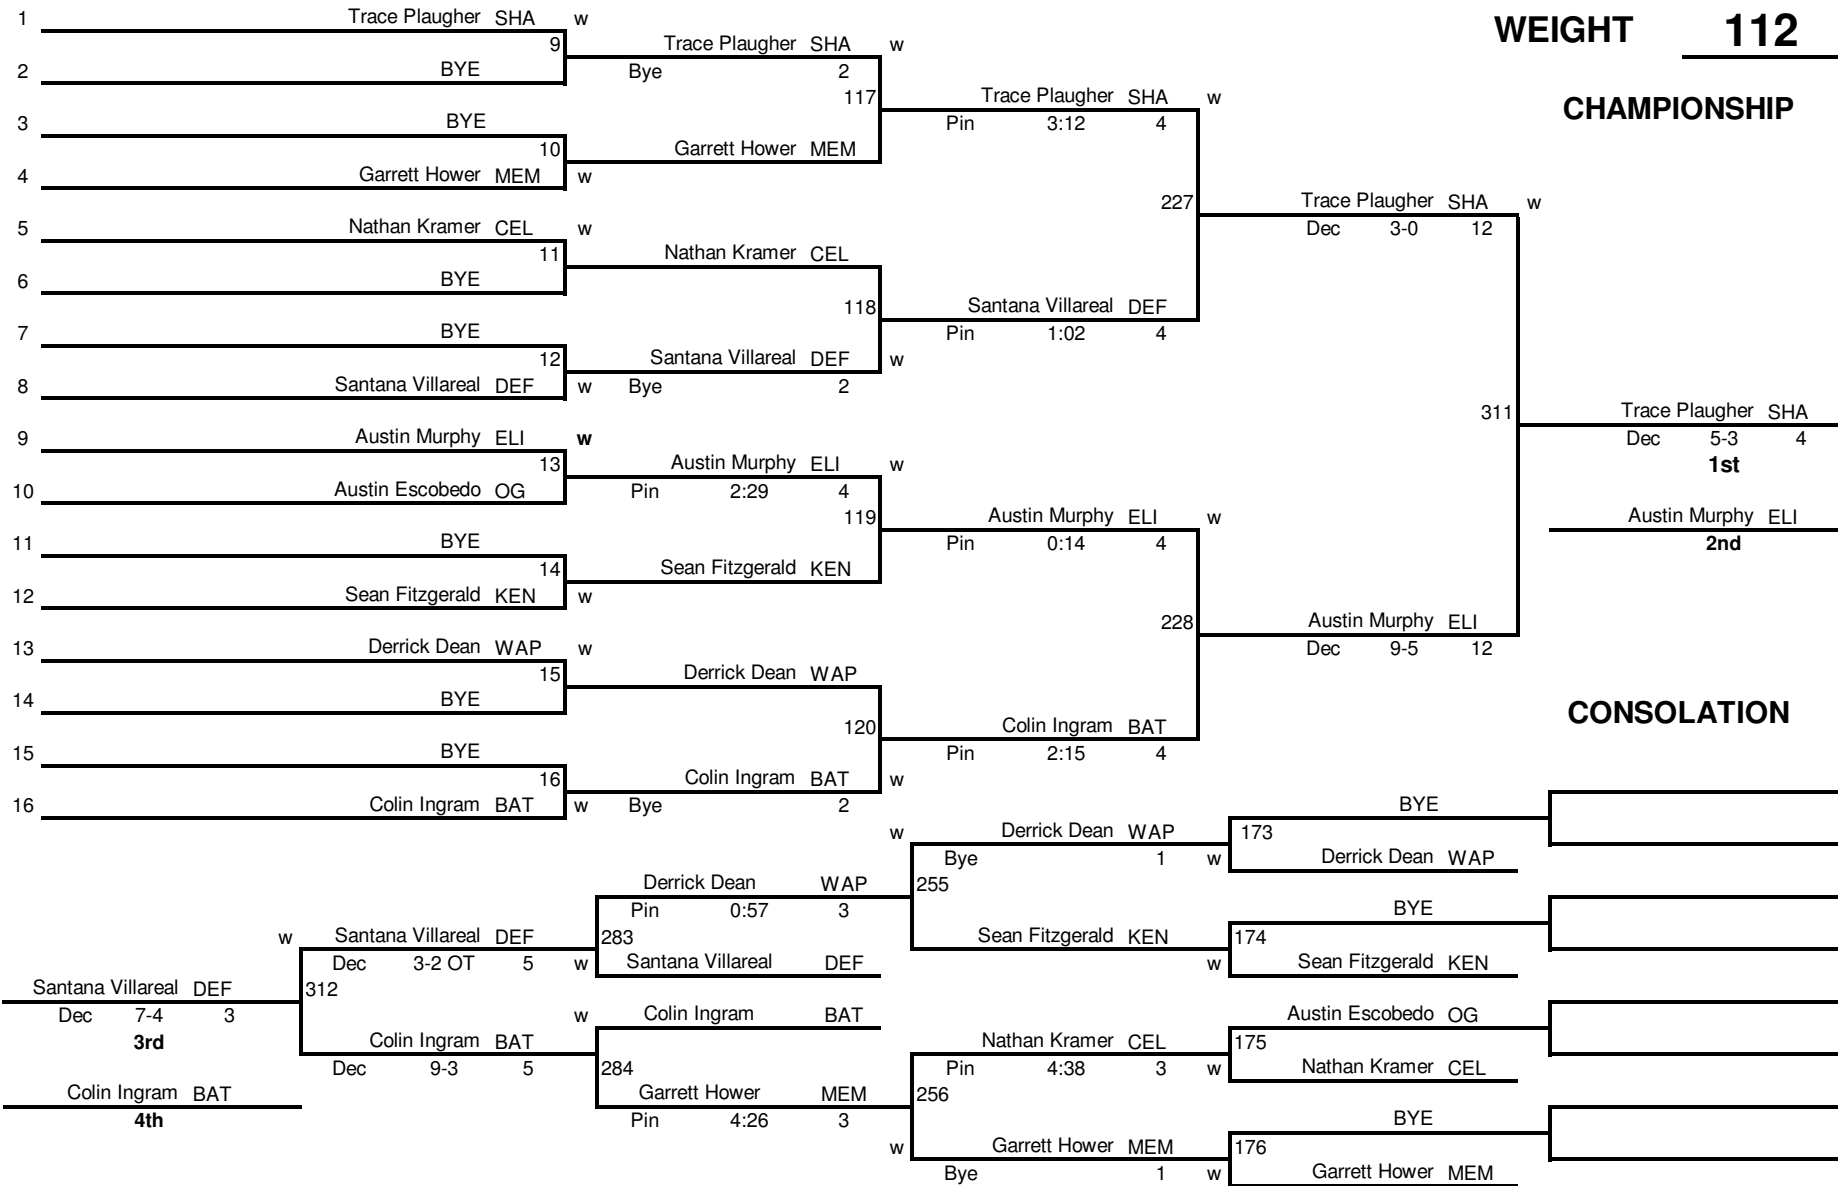

2011 Western Buckeye League Wrestling Tournament

WEIGHT 103

CHAMPIONSHIP

2011 Western Buckeye League Wrestling Tournament

WEIGHT 112

CHAMPIONSHIP

2011 Western Buckeye League Wrestling Tournament

8-MAN