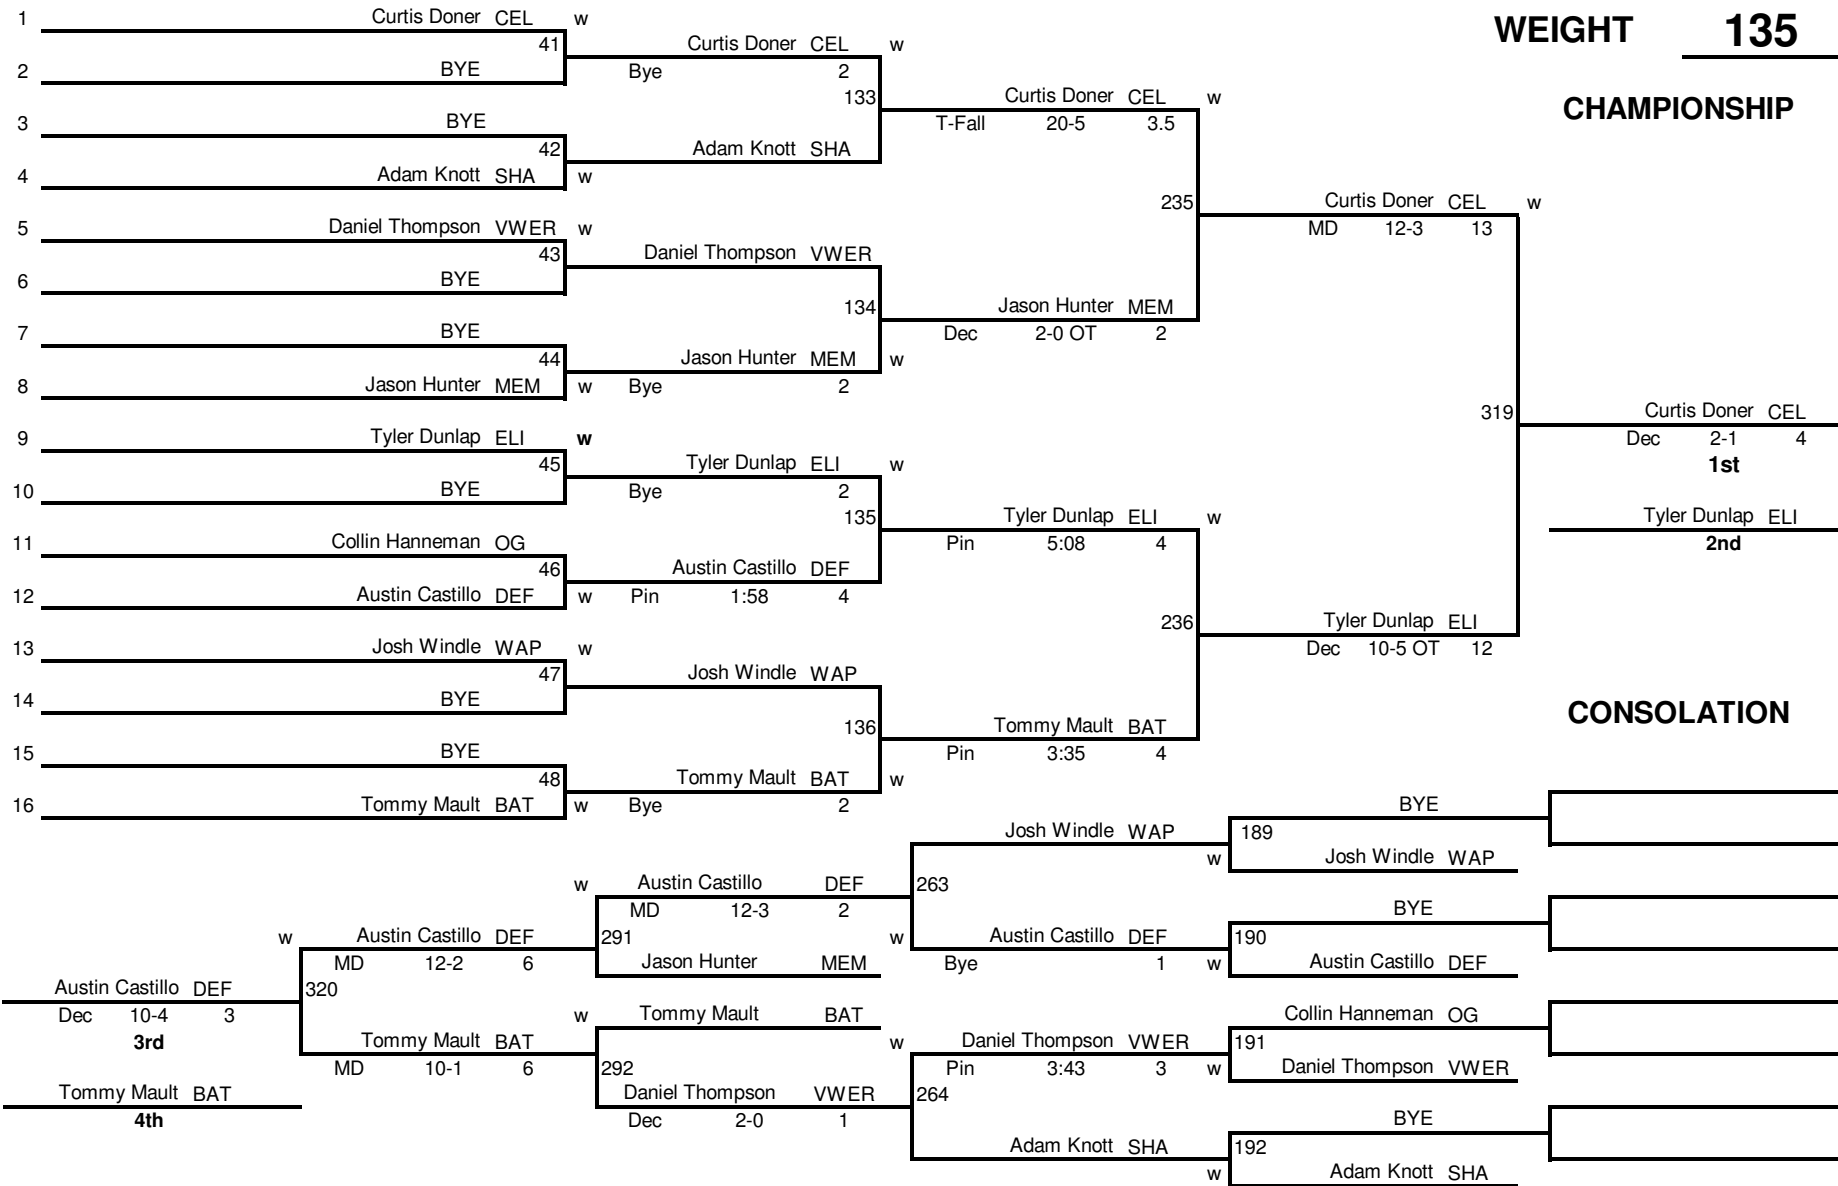

8-MAN

WEIGHT 130

CHAMPIONSHIP

2011 Western Buckeye League Wrestling Tournament

WEIGHT 135

CHAMPIONSHIP

2011 Western Buckeye League Wrestling Tournament

8-MAN