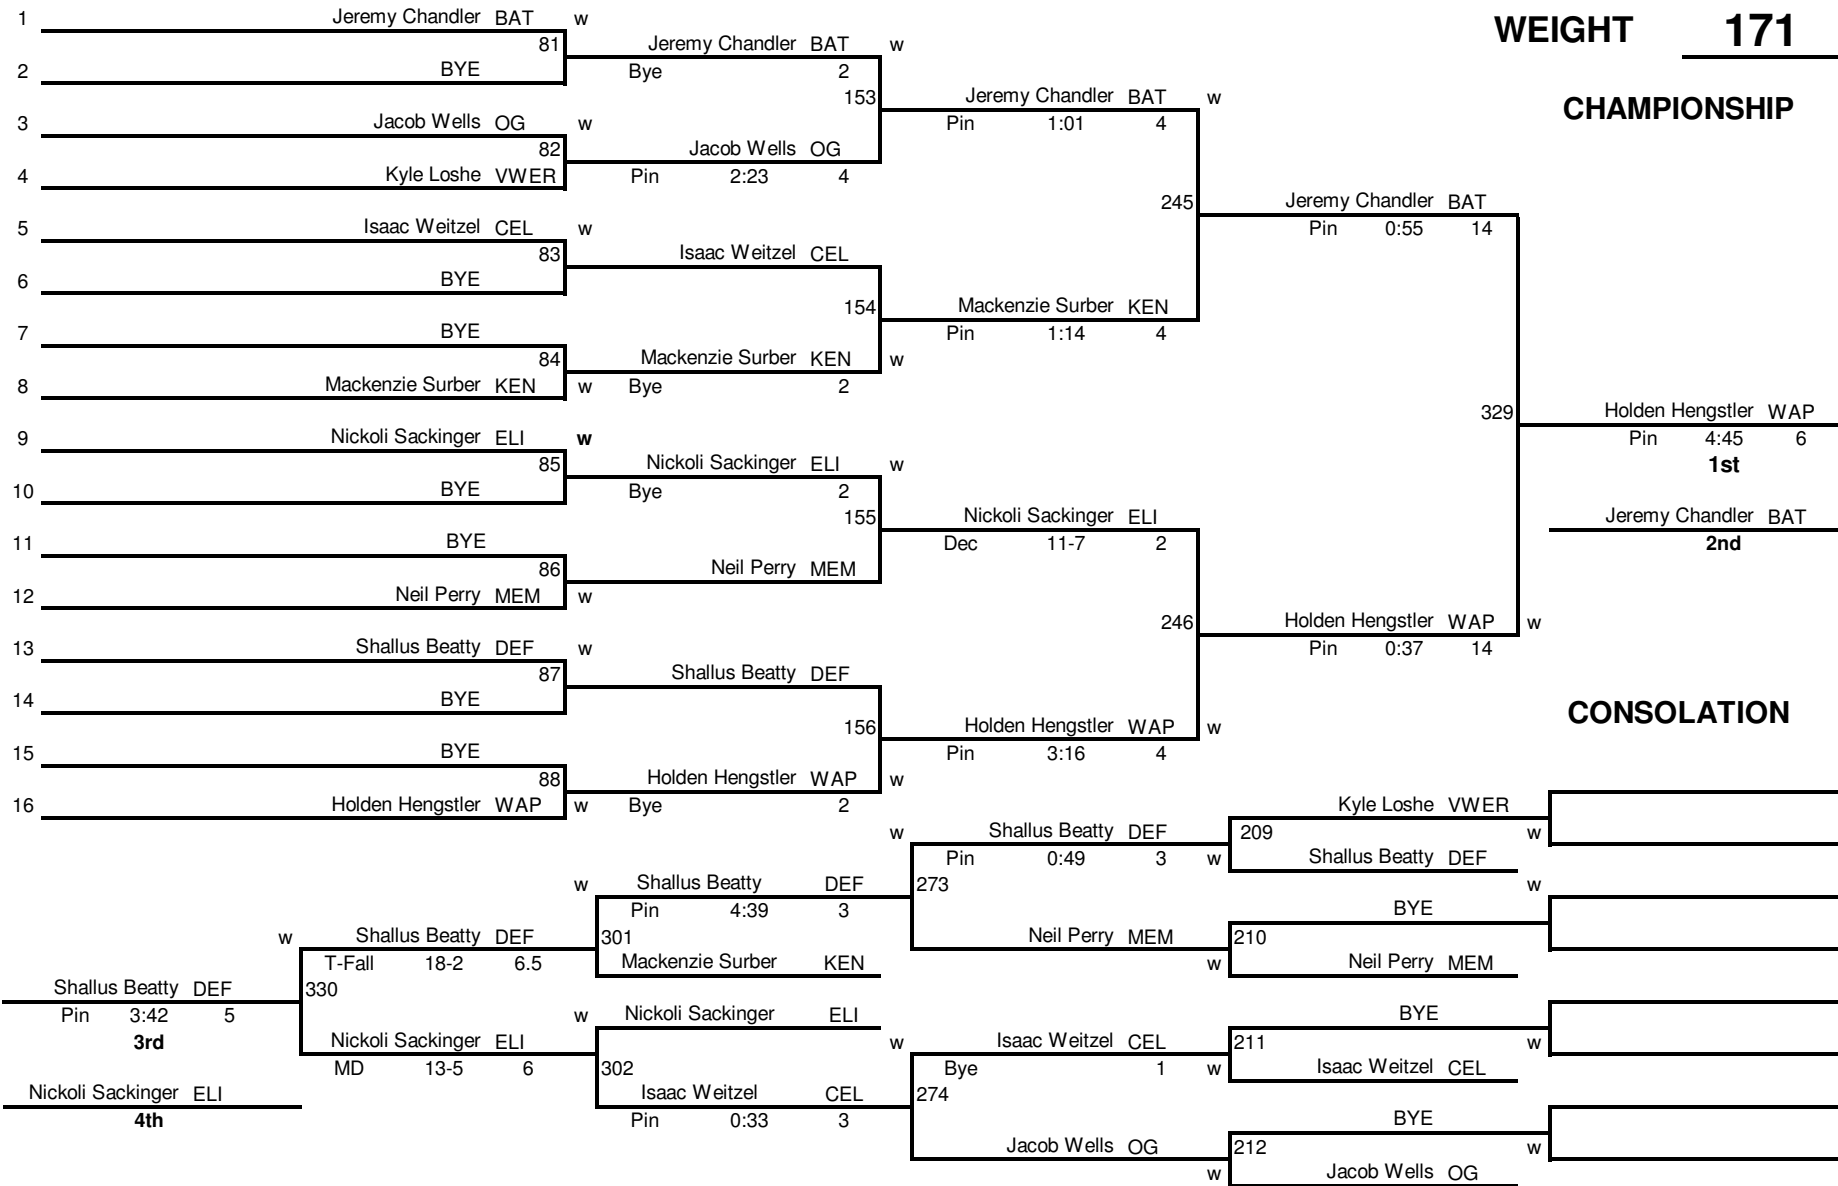

CHAMPIONSHIP

2011 Western Buckeye League Wrestling Tournament

2011 Western Buckeye League Wrestling Tournament

WEIGHT 171

CHAMPIONSHIP

2011 Western Buckeye League Wrestling Tournament

WEIGHT 189

CHAMPIONSHIP