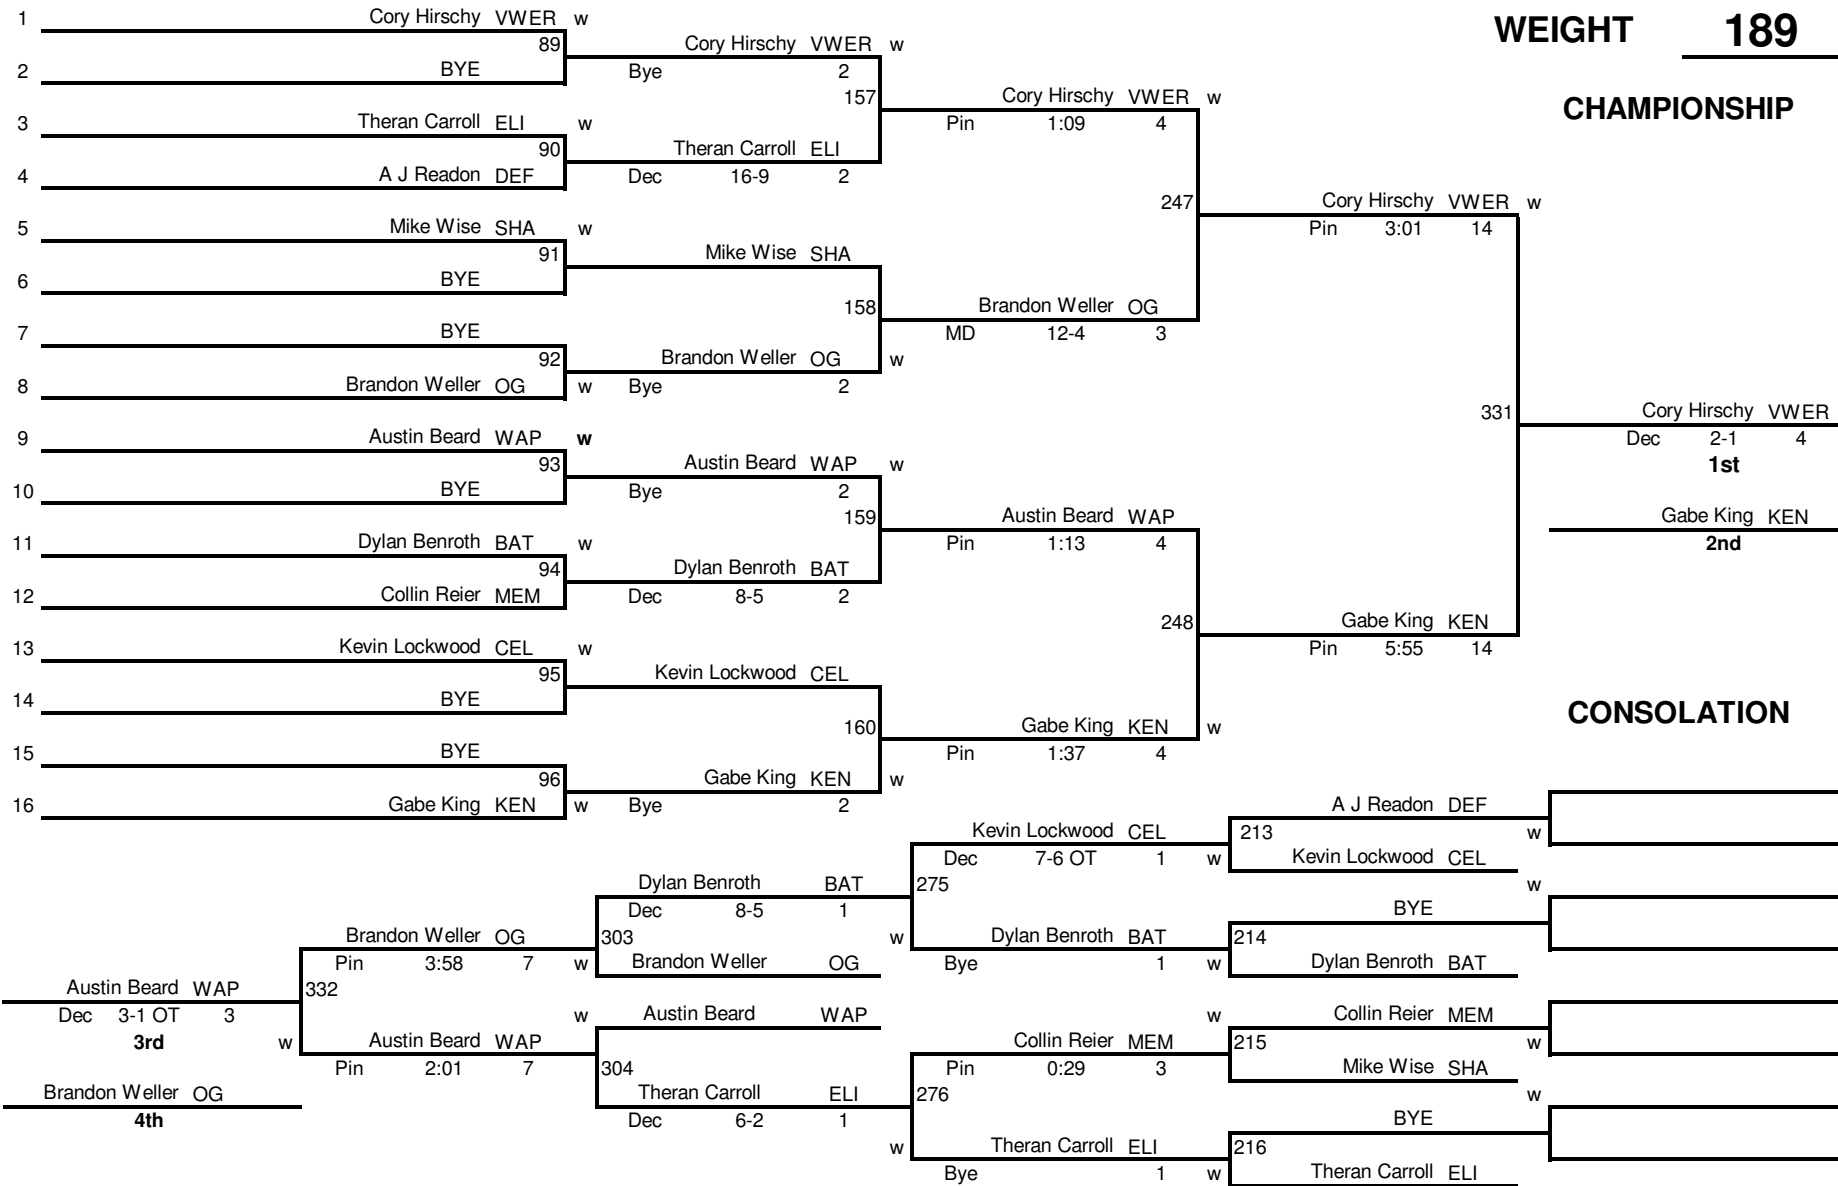

CHAMPIONSHIP

2011 Western Buckeye League Wrestling Tournament

2011 Western Buckeye League Wrestling Tournament

WEIGHT 171

CHAMPIONSHIP

2011 Western Buckeye League Wrestling Tournament

WEIGHT 189

CHAMPIONSHIP