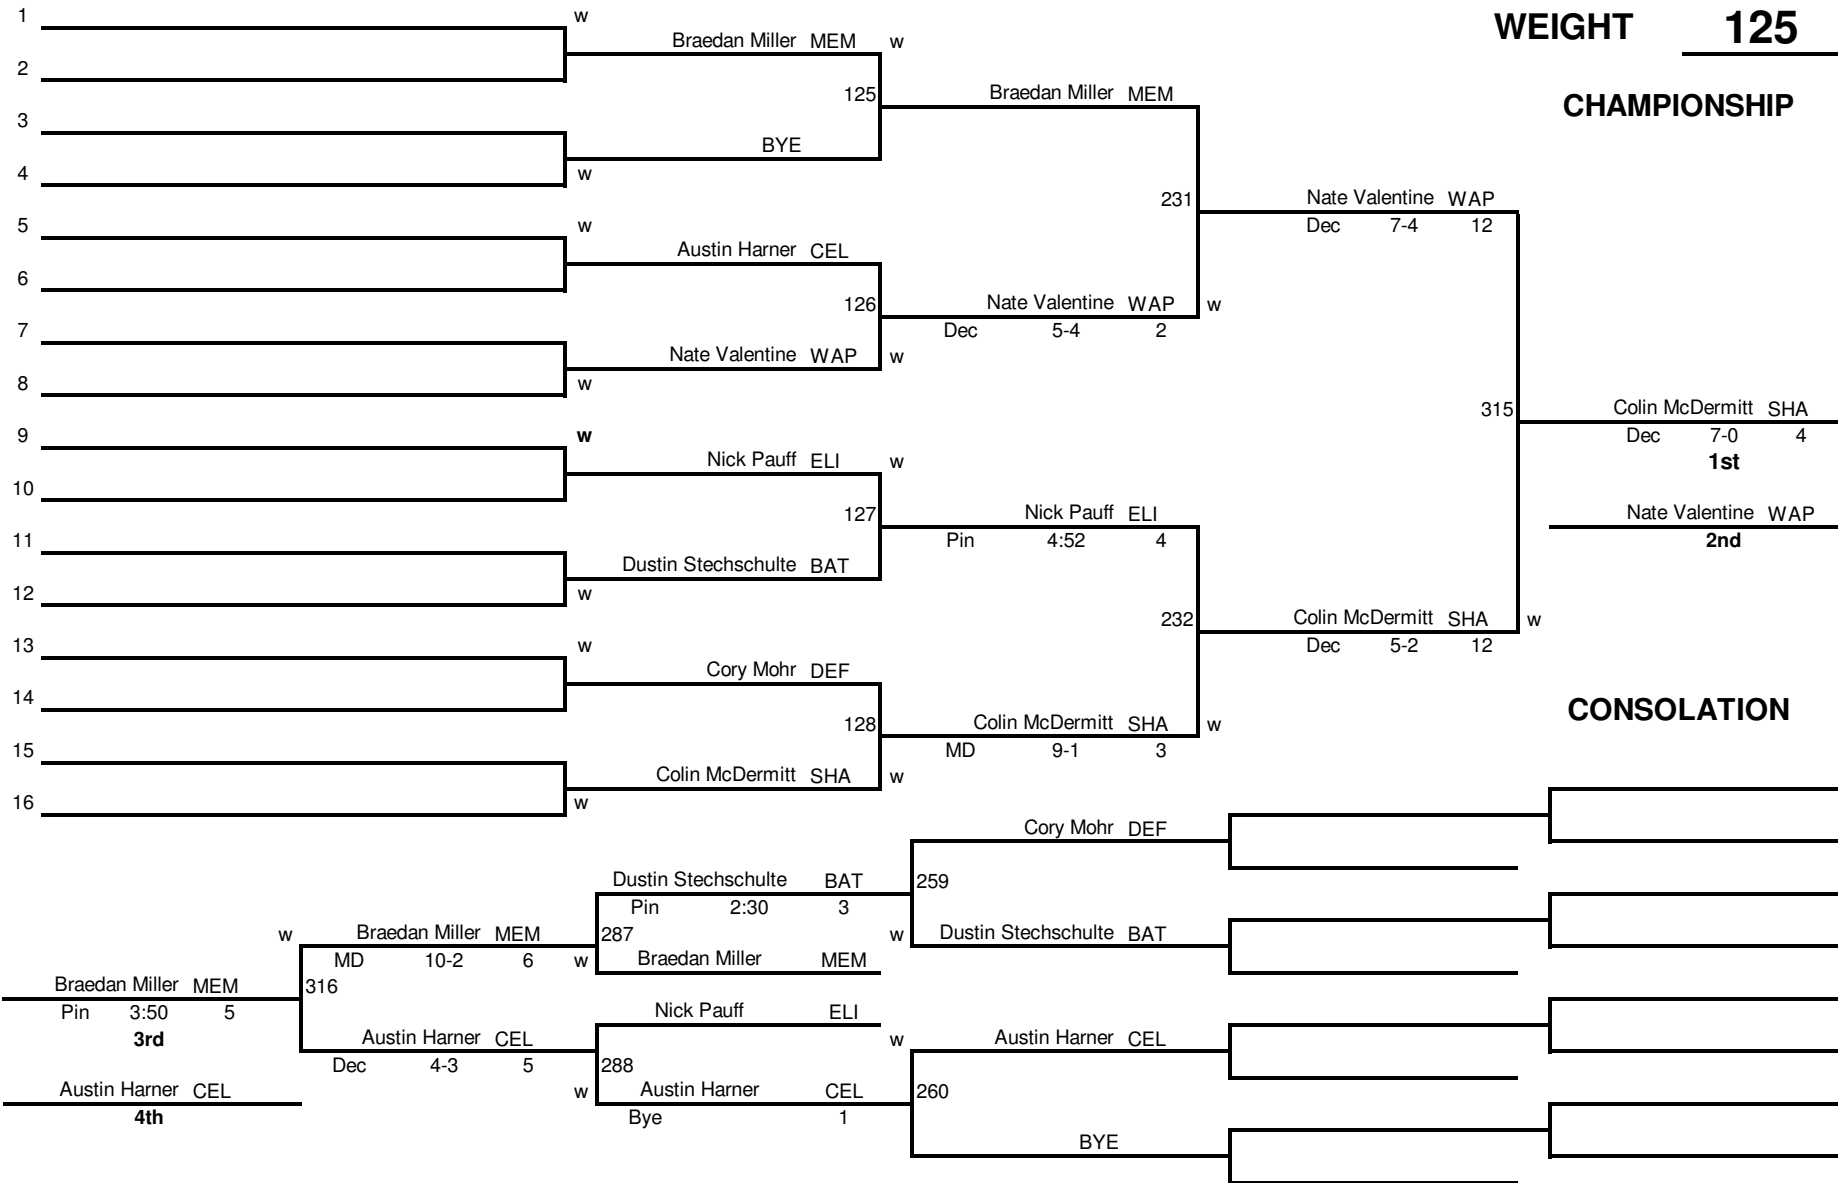

2011 Western Buckeye League Wrestling Tournament

8-MAN

WEIGHT 125

CHAMPIONSHIP