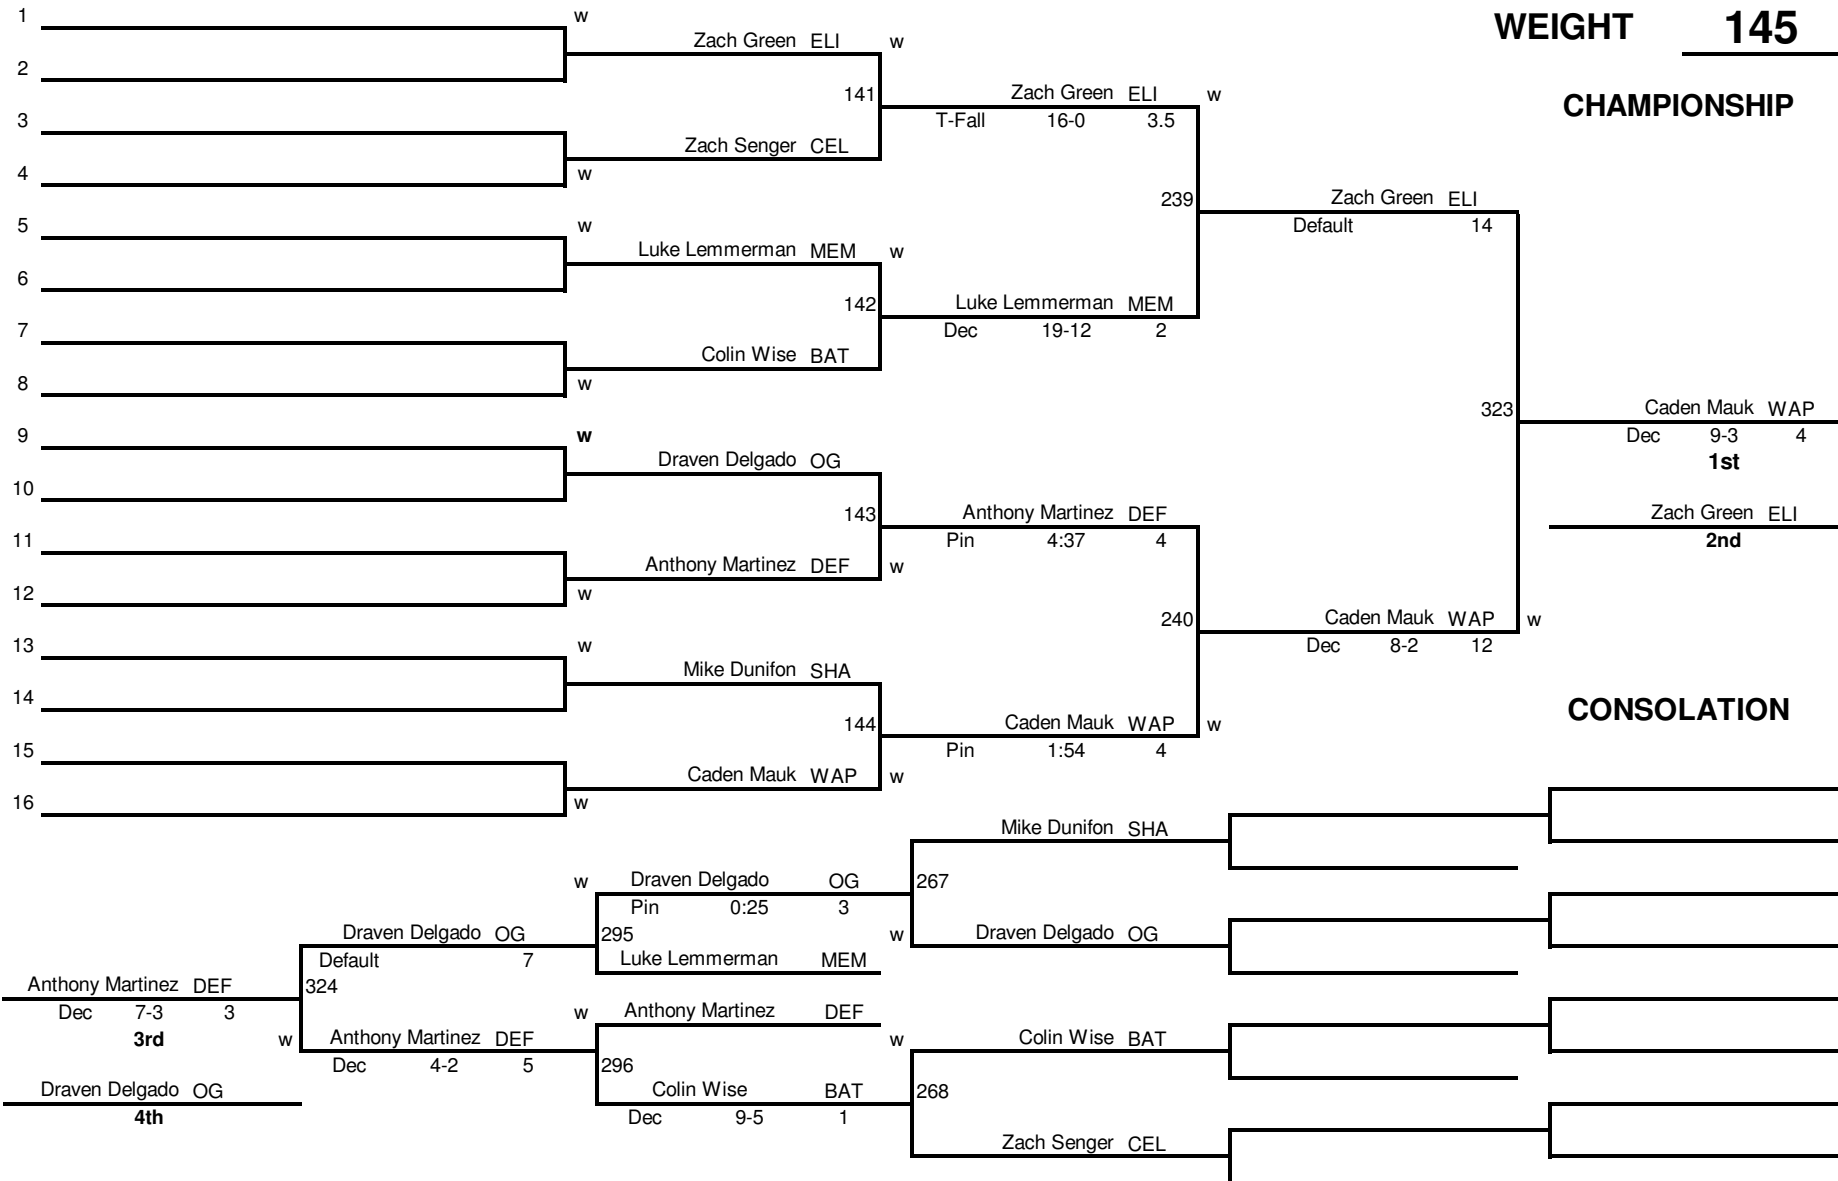

WEIGHT 140

CHAMPIONSHIP

2011 Western Buckeye League Wrestling Tournament

8-MAN

WEIGHT 145

CHAMPIONSHIP

2011 Western Buckeye League Wrestling Tournament

WEIGHT 152