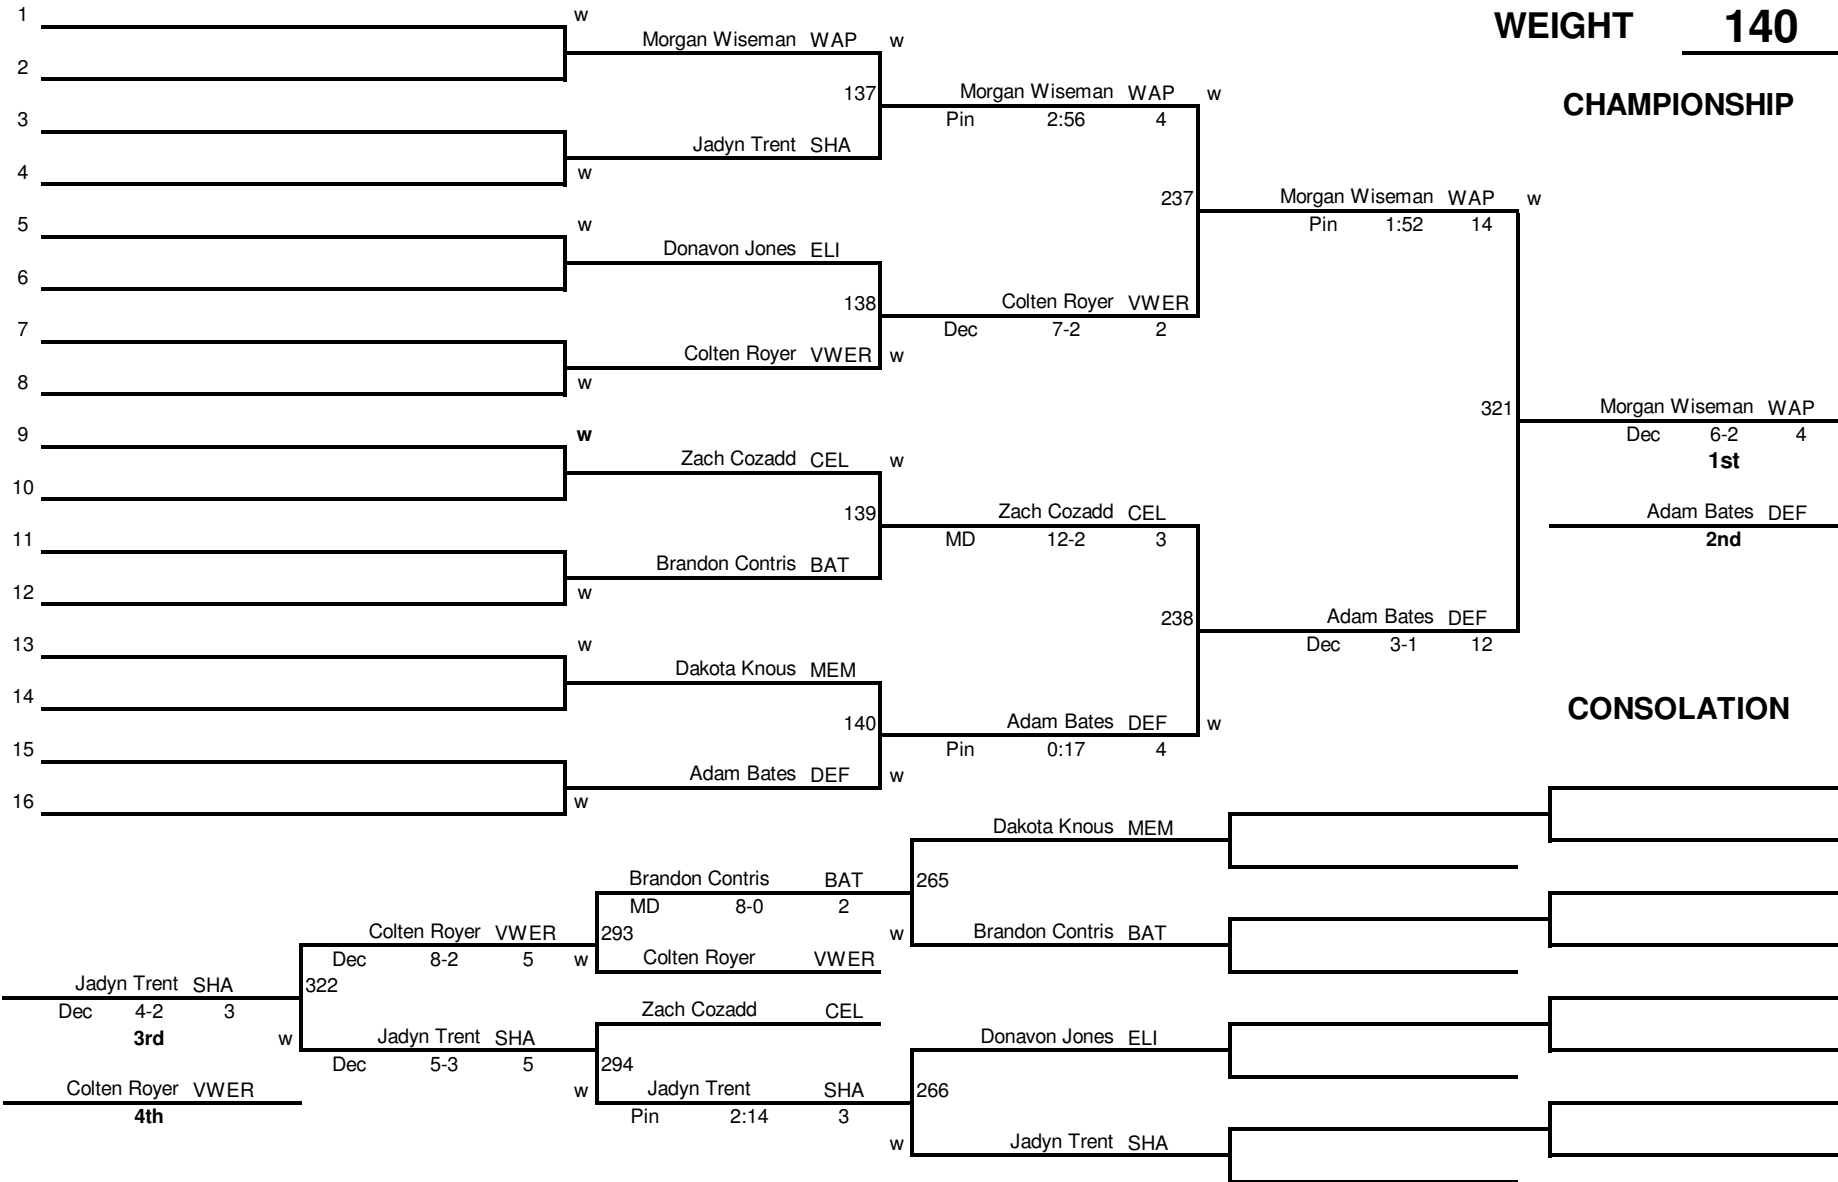

2011 Western Buckeye League Wrestling Tournament

8-MAN

WEIGHT 140

CHAMPIONSHIP