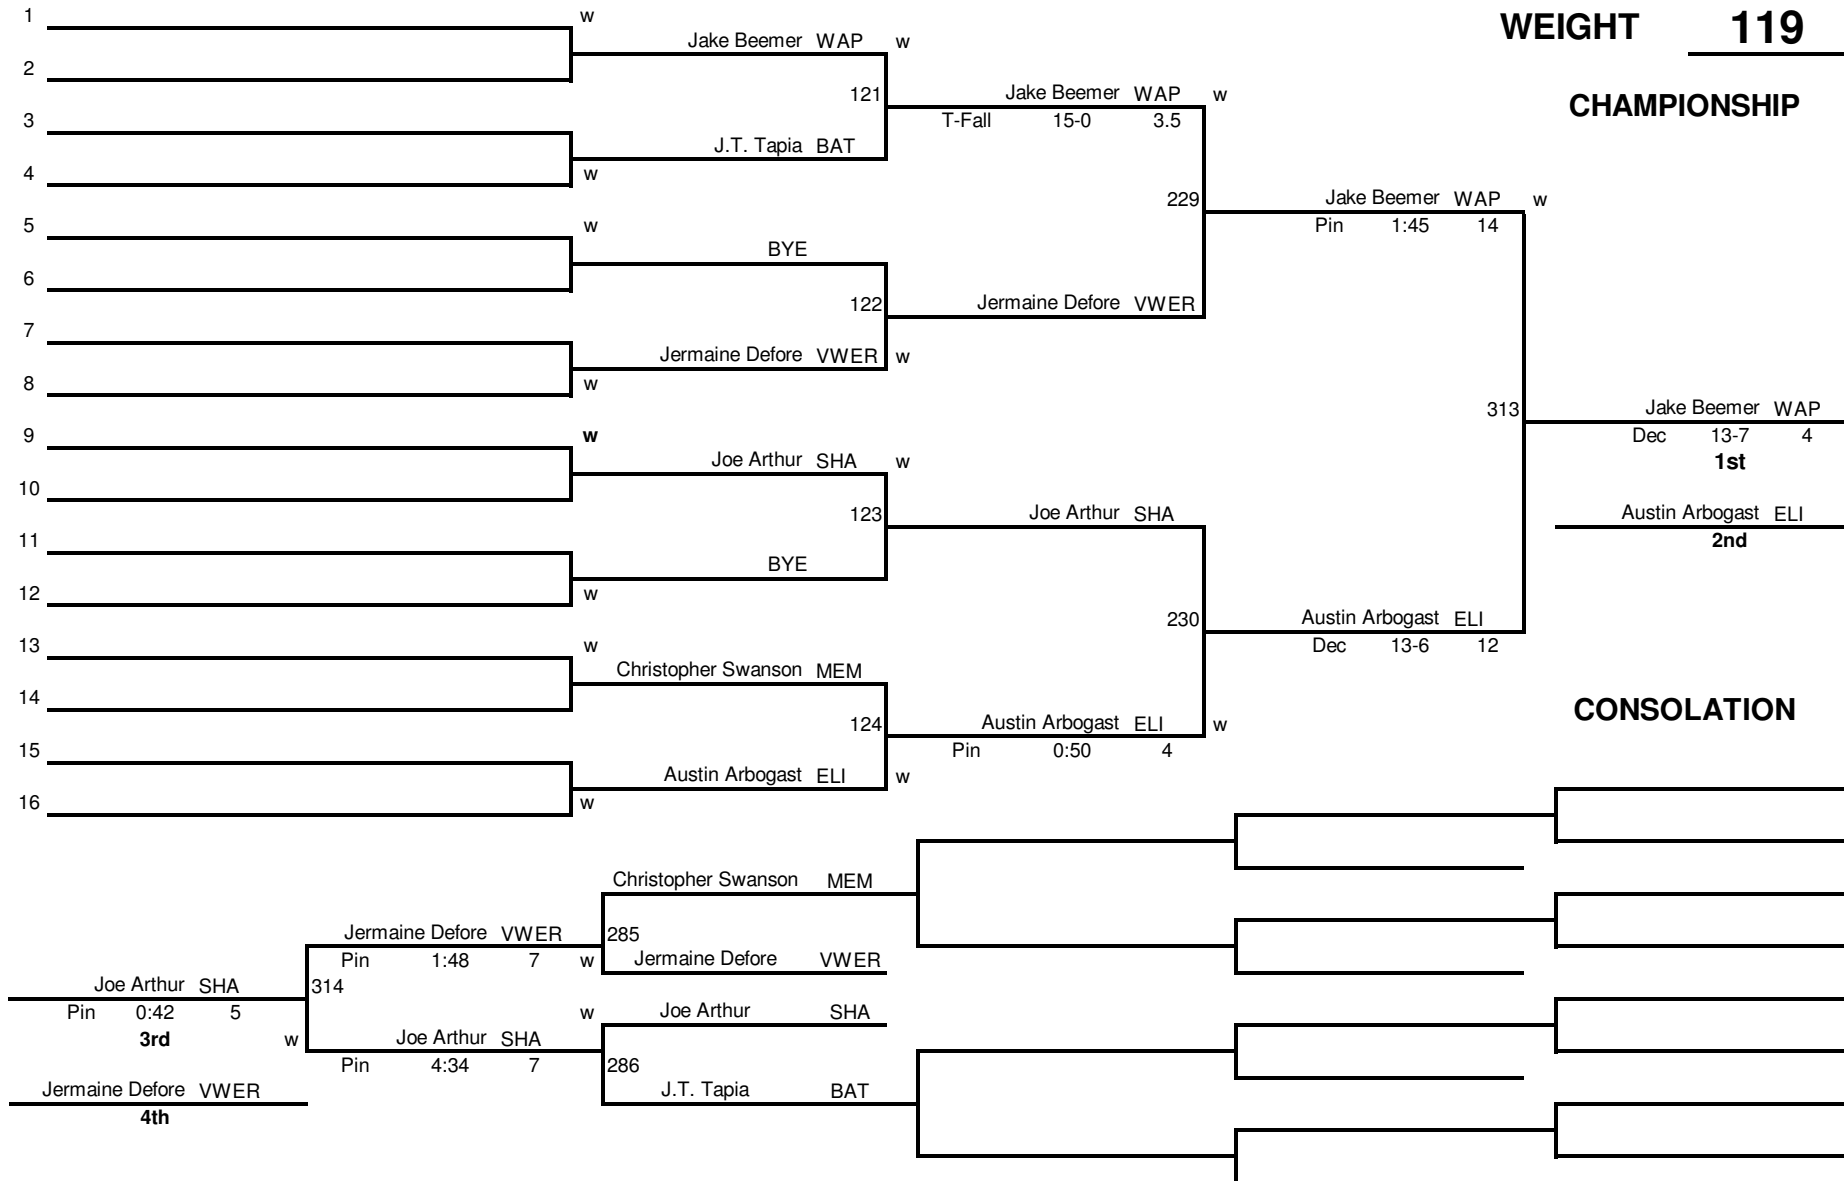

2011 Western Buckeye League Wrestling Tournament

8-MAN

WEIGHT 119

CHAMPIONSHIP

CONSOLATION