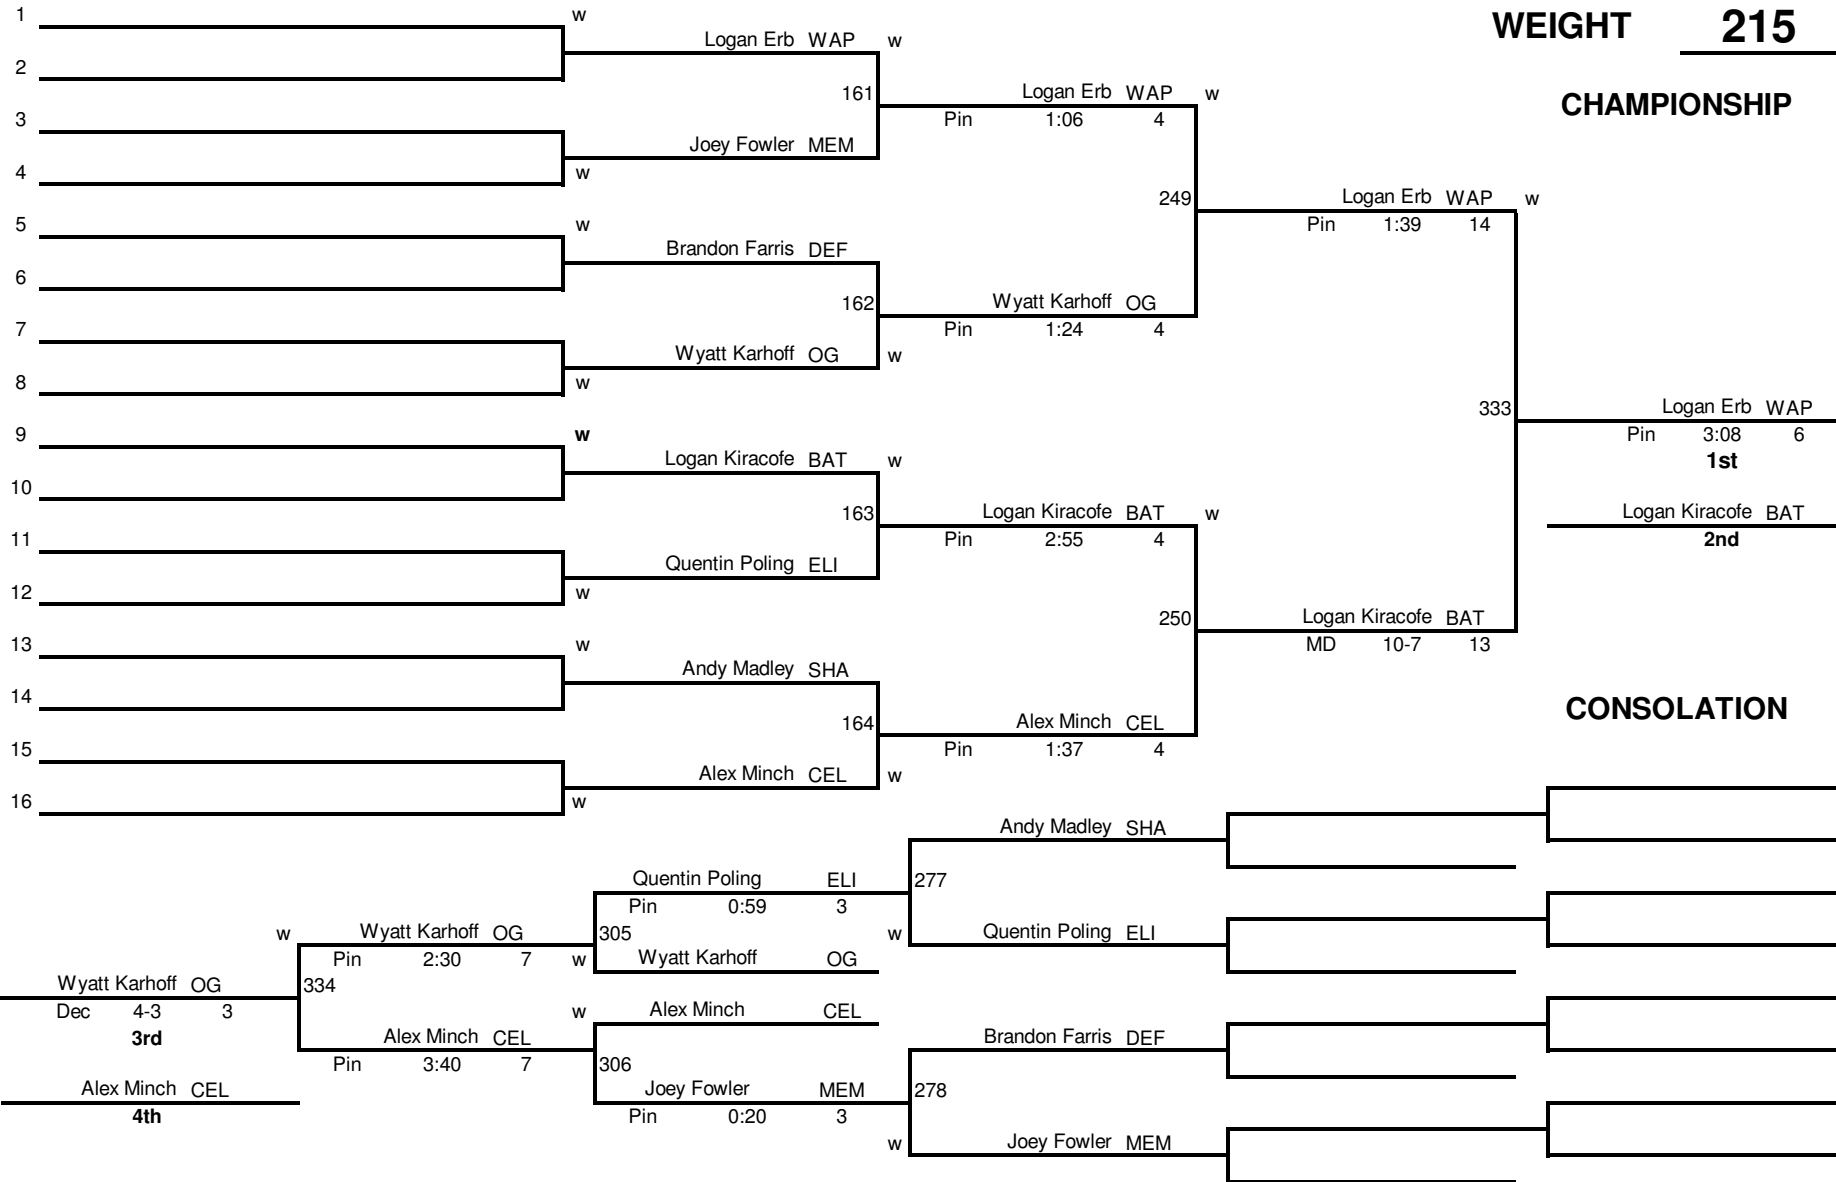

2011 Western Buckeye League Wrestling Tournament

8-MAN

WEIGHT 215

CHAMPIONSHIP