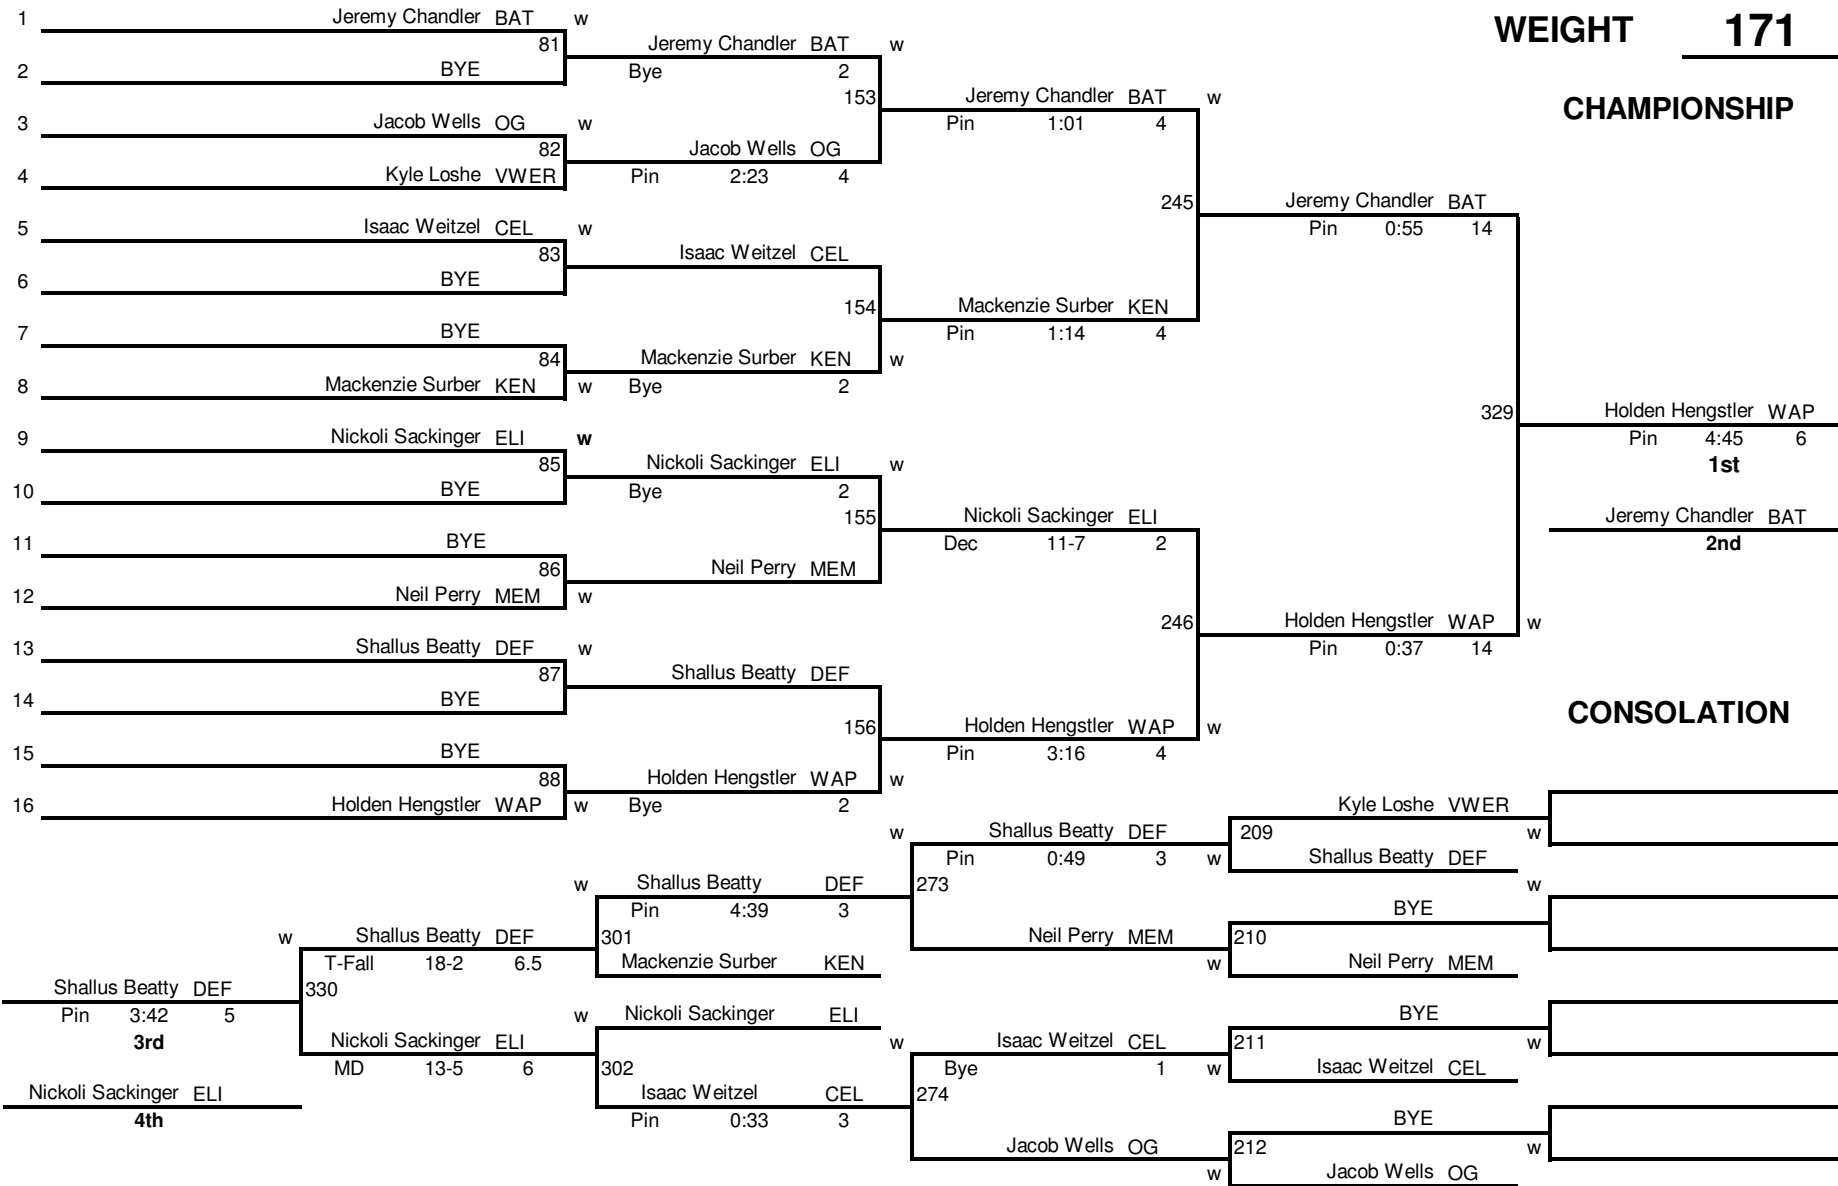

2011 Western Buckeye League Wrestling Tournament

WEIGHT 171

CHAMPIONSHIP