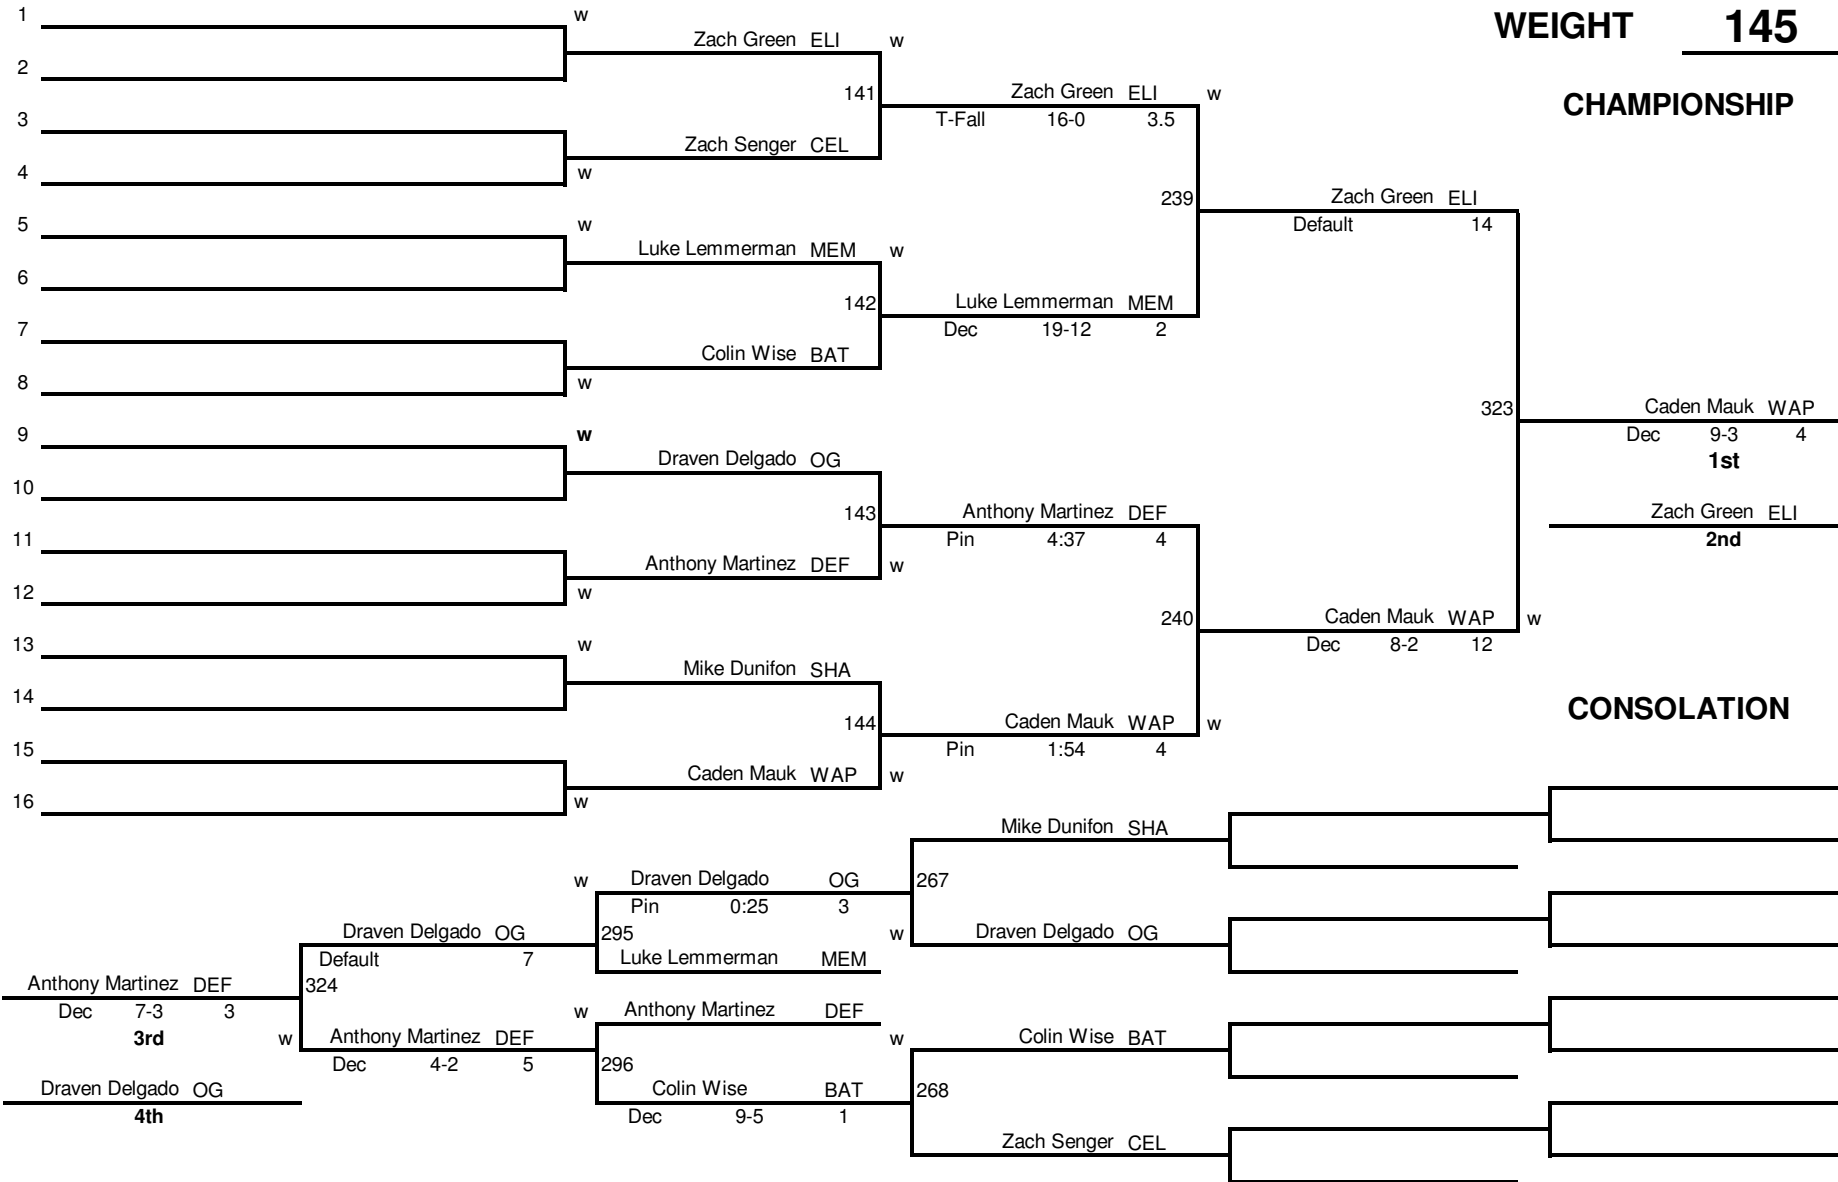

WEIGHT 140

CHAMPIONSHIP

2011 Western Buckeye League Wrestling Tournament

8-MAN

WEIGHT 145

CHAMPIONSHIP

2011 Western Buckeye League Wrestling Tournament

WEIGHT 152