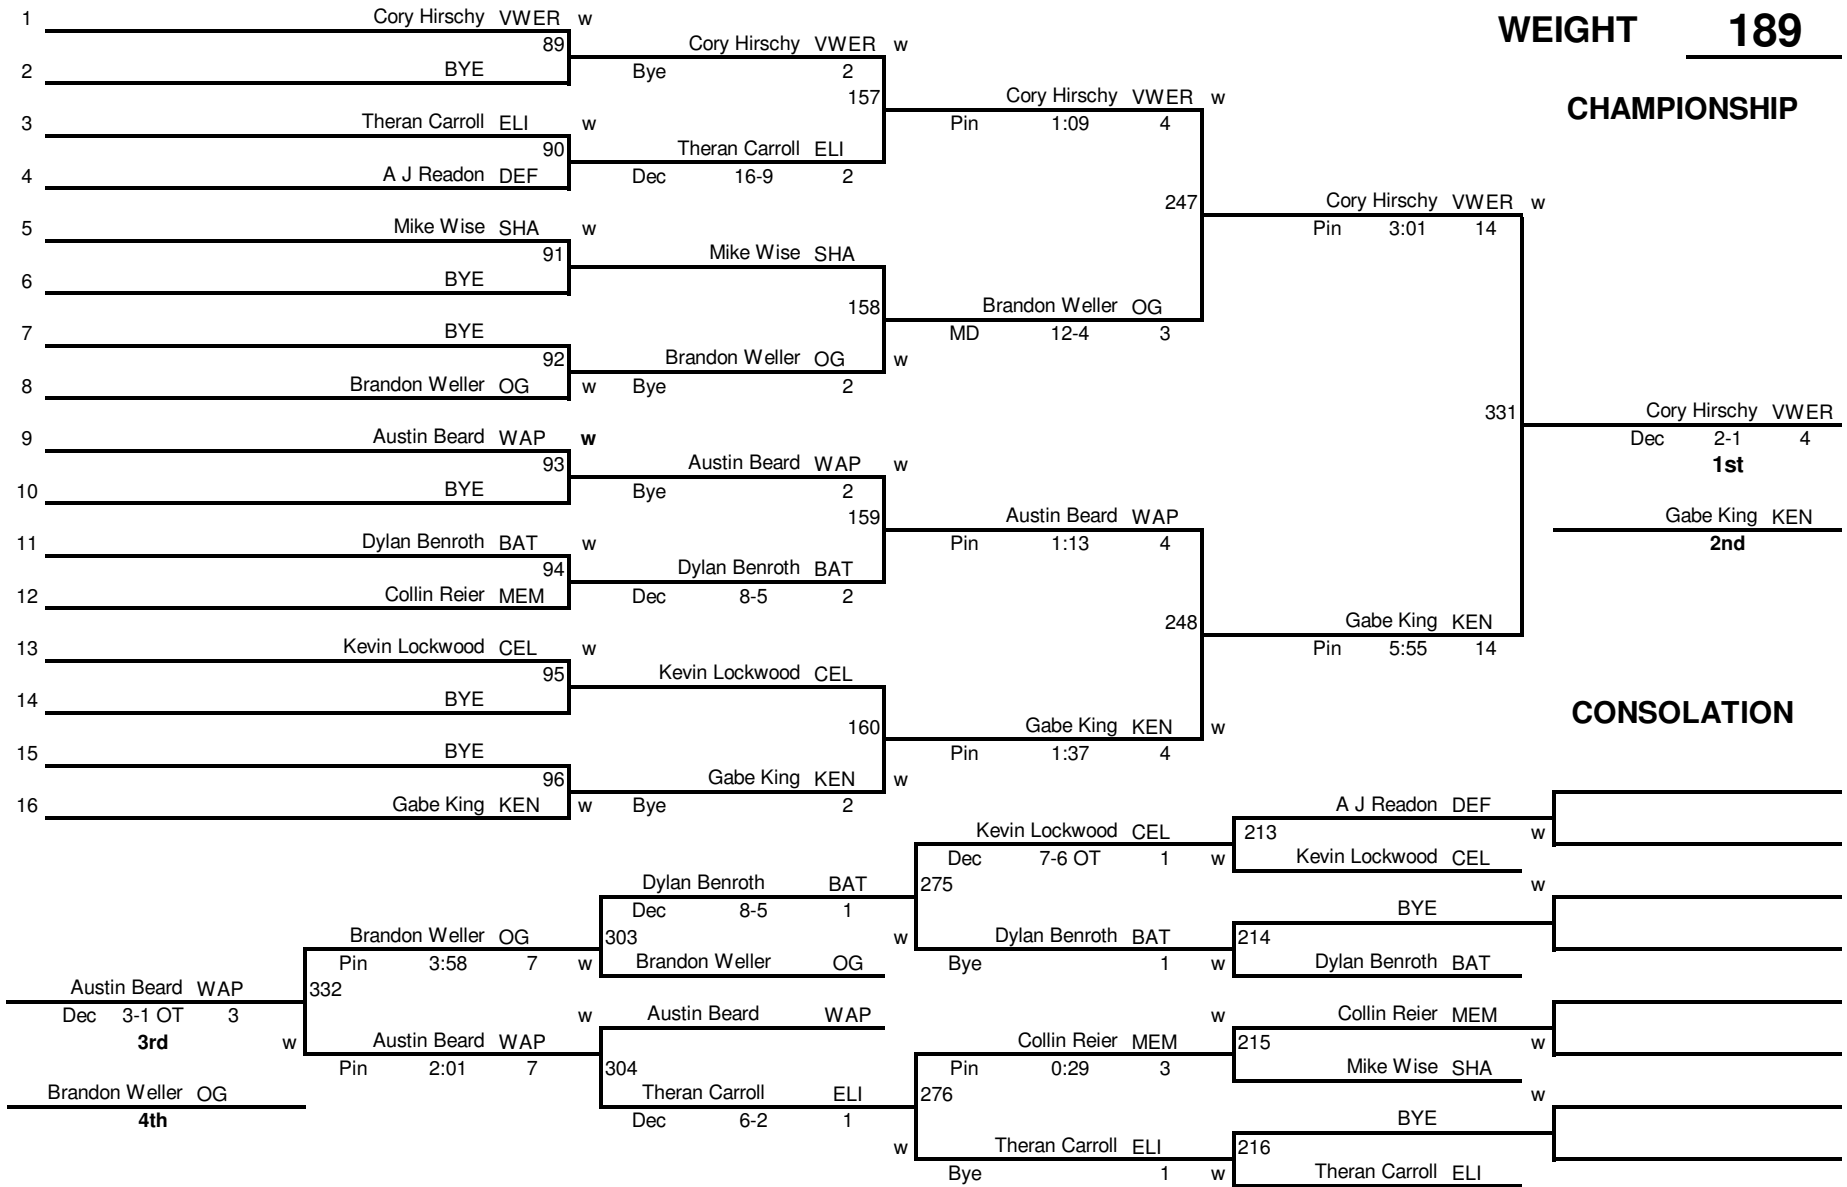

CHAMPIONSHIP

2011 Western Buckeye League Wrestling Tournament

WEIGHT 171

CHAMPIONSHIP

2011 Western Buckeye League Wrestling Tournament

2011 Western Buckeye League Wrestling Tournament

8-MAN

WEIGHT 215