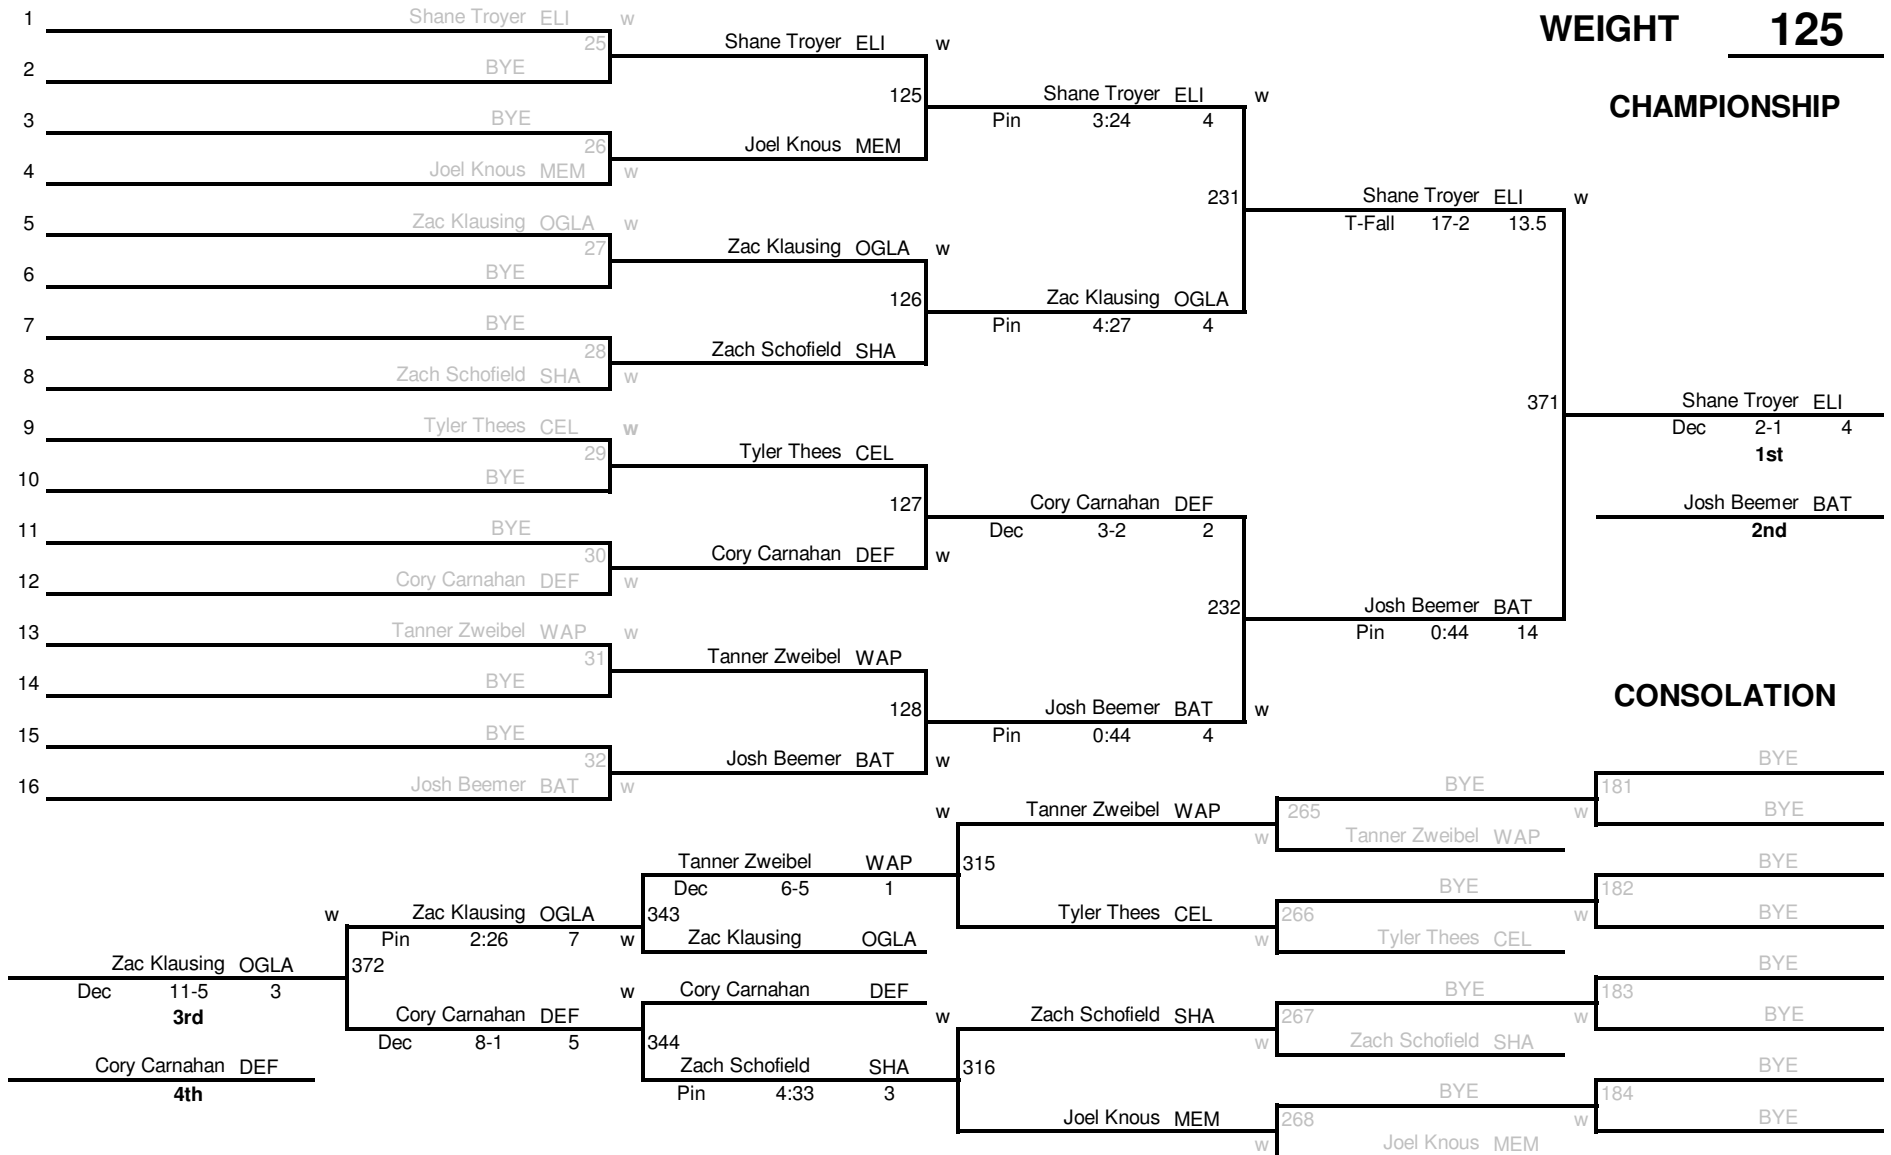

2008 Western Buckeye League Wrestling Tournament

8 man

WEIGHT 103

CHAMPIONSHIP

2008 Western Buckeye League Wrestling Tournament

WEIGHT 112

CHAMPIONSHIP

2008 Western Buckeye League Wrestling Tournament

8 man

WEIGHT 125

CHAMPIONSHIP

2008 Western Buckeye League Wrestling Tournament

WEIGHT 130

CHAMPIONSHIP

2008 Western Buckeye League Wrestling Tournament

WEIGHT 135

CHAMPIONSHIP

2008 Western Buckeye League Wrestling Tournament

WEIGHT 145

CHAMPIONSHIP

2008 Western Buckeye League Wrestling Tournament

WEIGHT 152

CHAMPIONSHIP

2008 Western Buckeye League Wrestling Tournament