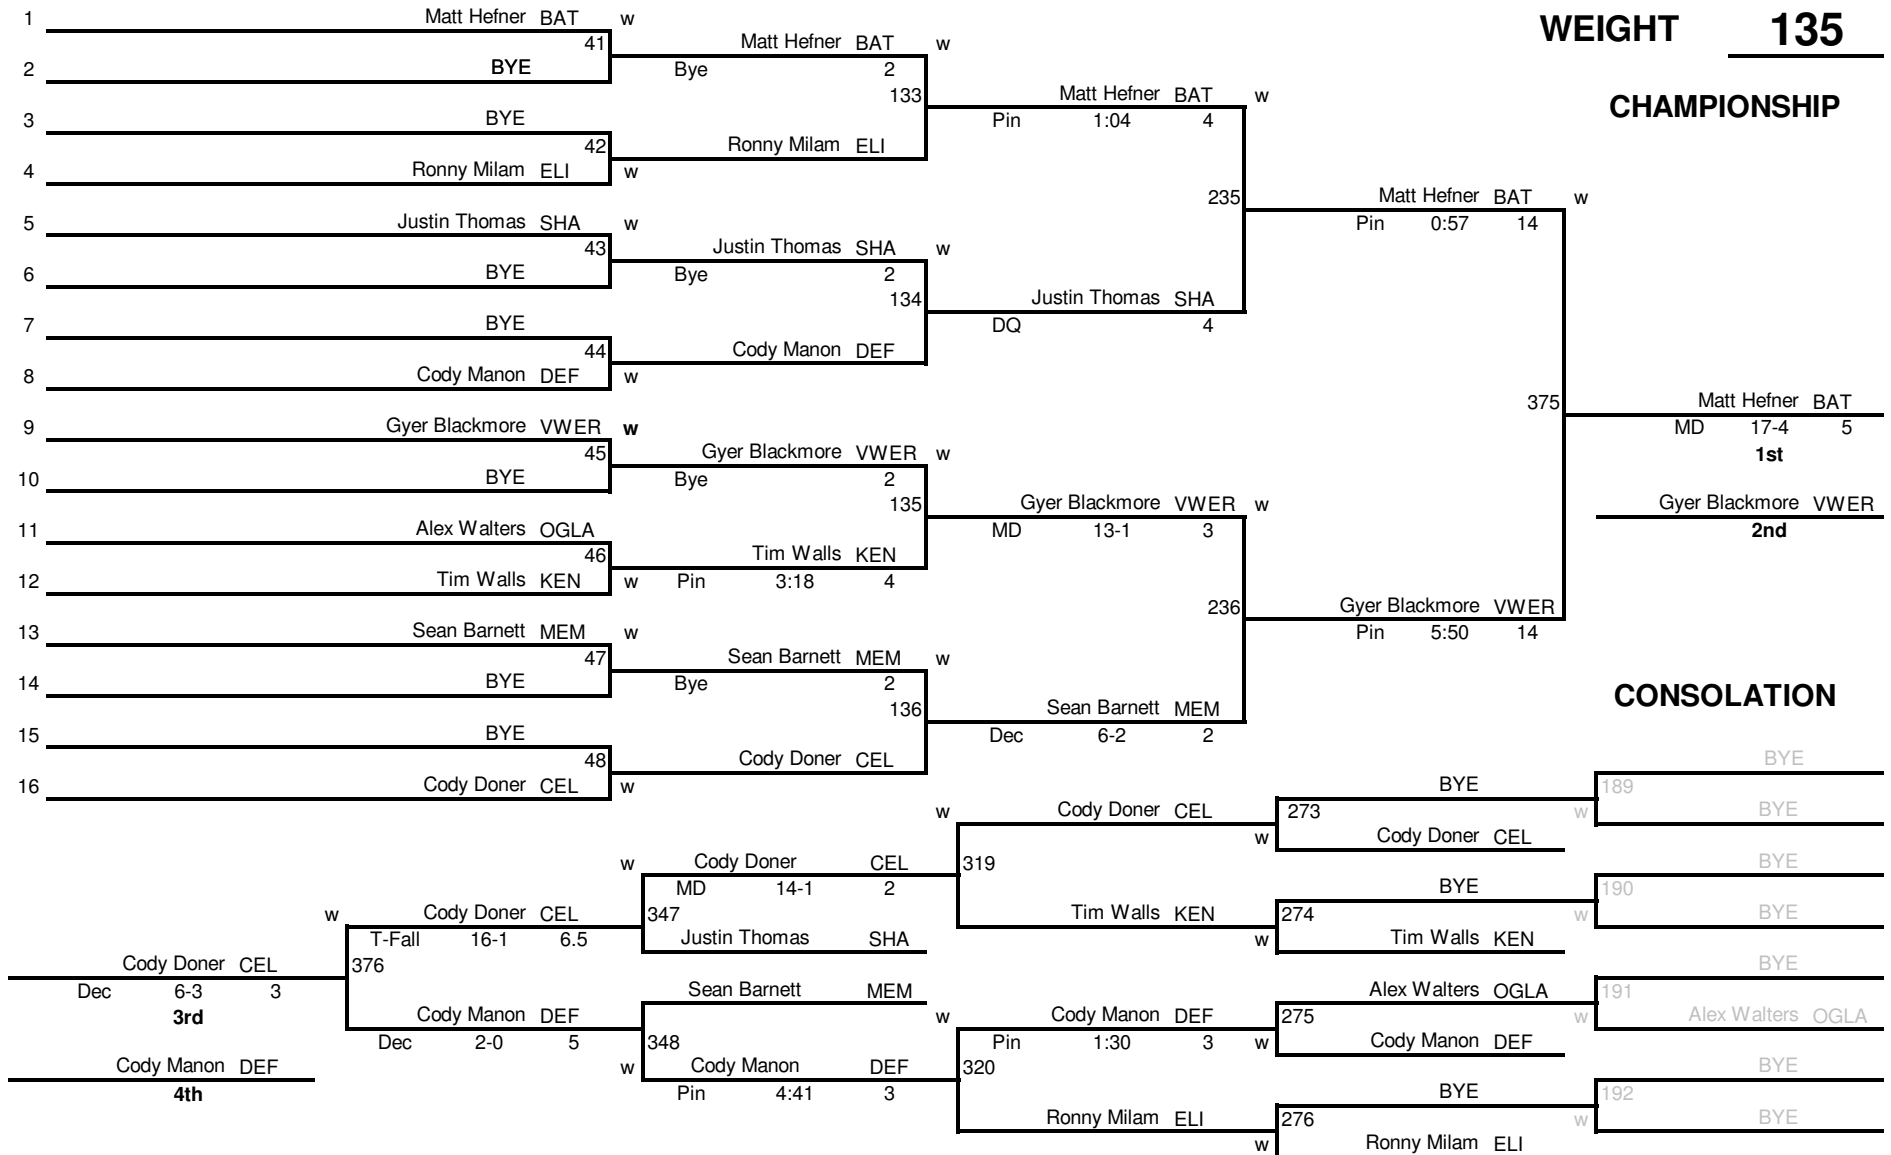

2008 Western Buckeye League Wrestling Tournament

8 man

WEIGHT 103

CHAMPIONSHIP

2008 Western Buckeye League Wrestling Tournament

WEIGHT 112

CHAMPIONSHIP

2008 Western Buckeye League Wrestling Tournament

8 man

WEIGHT 125

CHAMPIONSHIP

2008 Western Buckeye League Wrestling Tournament

WEIGHT 130

CHAMPIONSHIP

2008 Western Buckeye League Wrestling Tournament

WEIGHT 135

CHAMPIONSHIP

2008 Western Buckeye League Wrestling Tournament

WEIGHT 145

CHAMPIONSHIP

2008 Western Buckeye League Wrestling Tournament

WEIGHT 152

CHAMPIONSHIP

2008 Western Buckeye League Wrestling Tournament