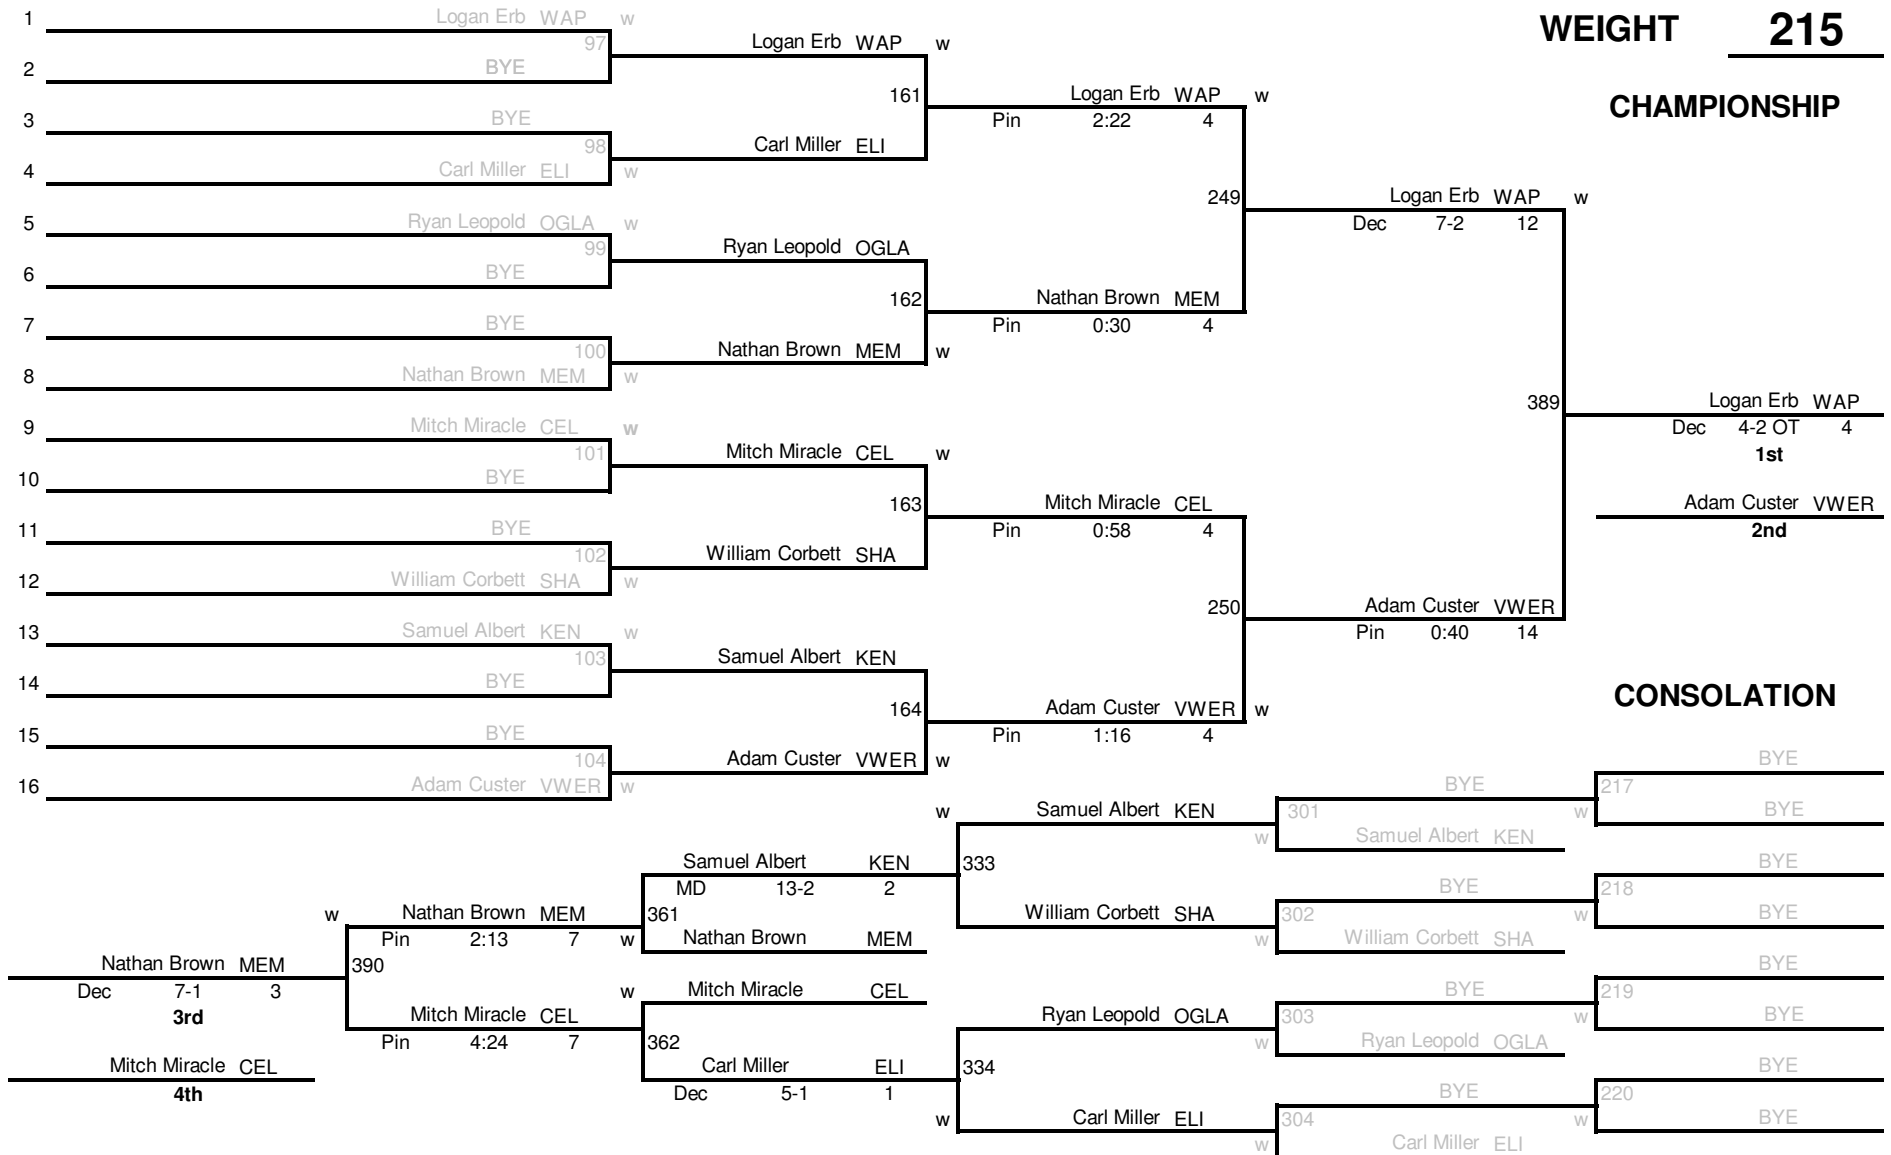

2008 Western Buckeye League Wrestling Tournament

8 man

WEIGHT   **215**

CHAMPIONSHIP