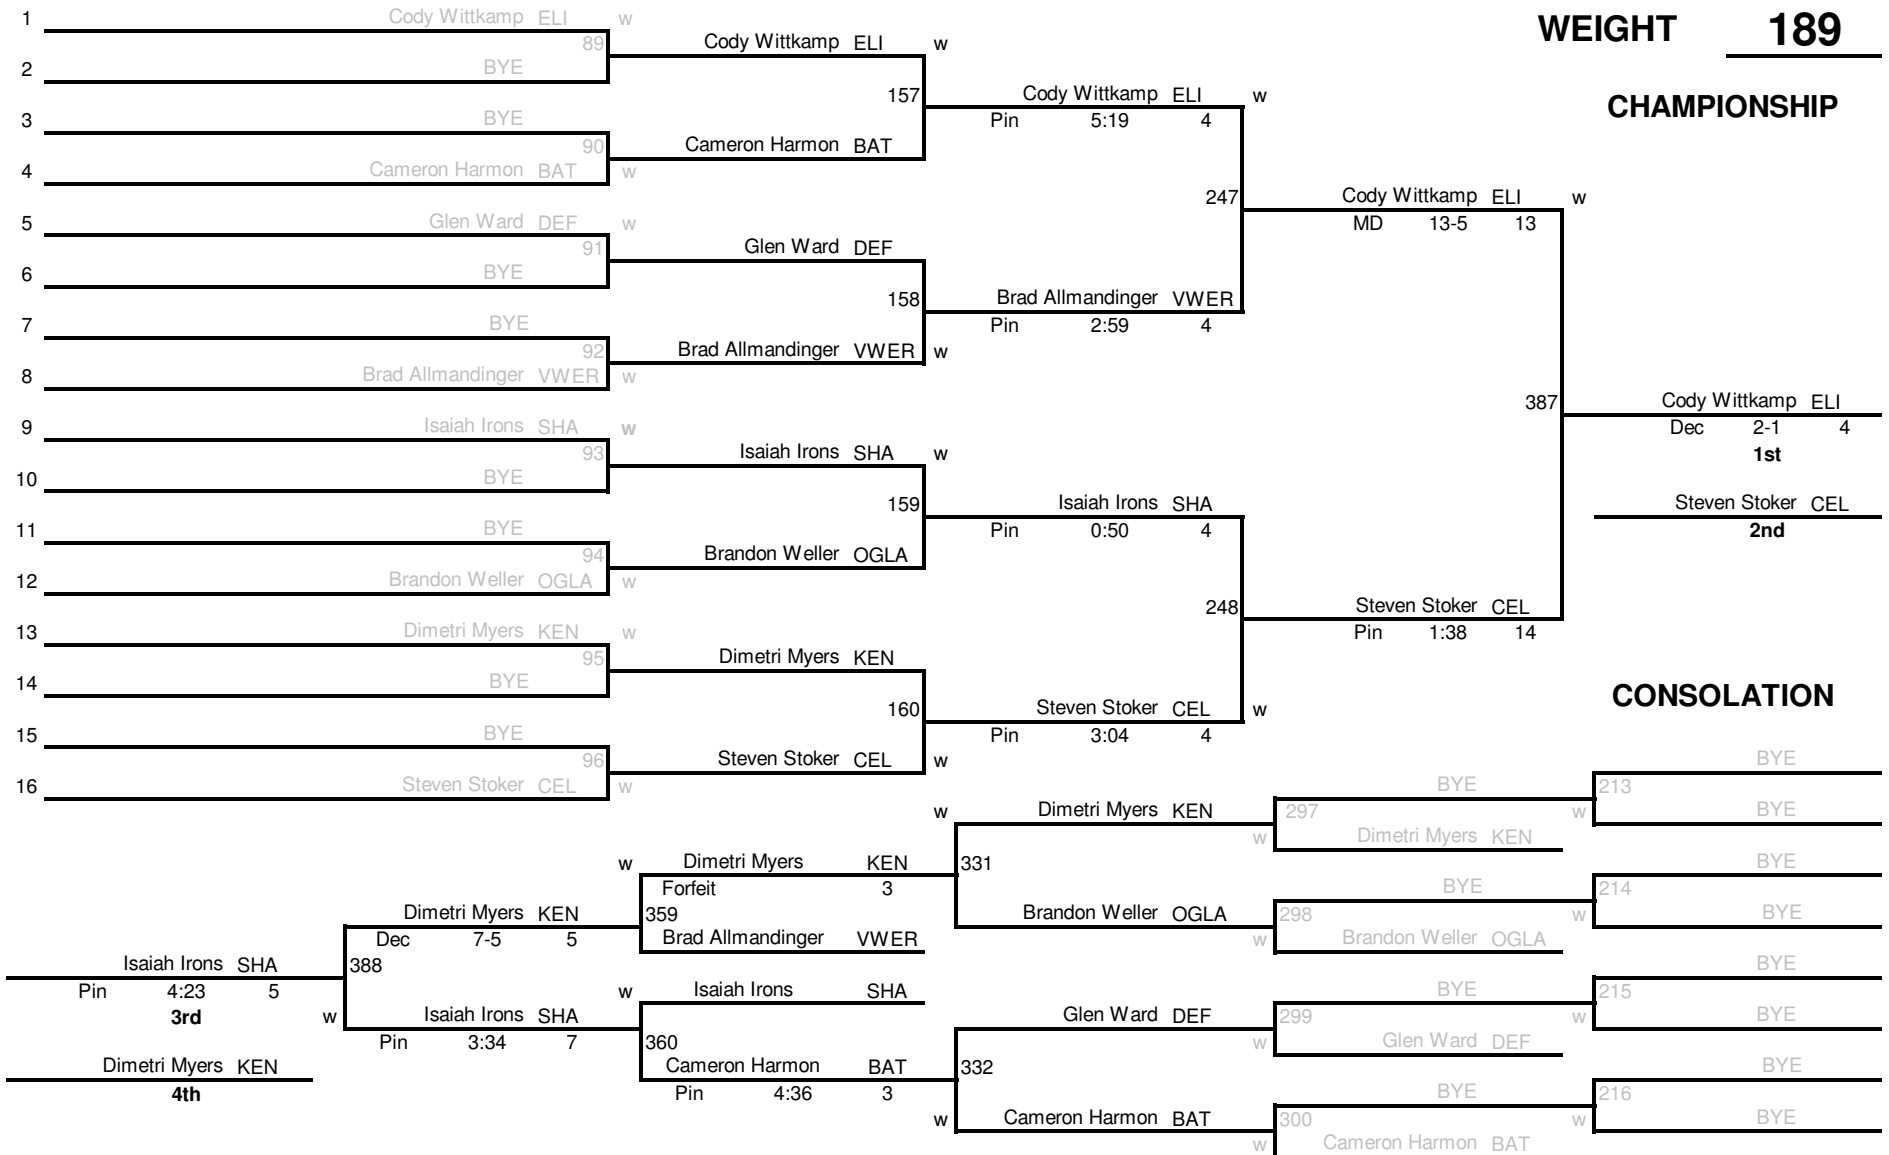

2008 Western Buckeye League Wrestling Tournament

8 man

WEIGHT 189

CHAMPIONSHIP