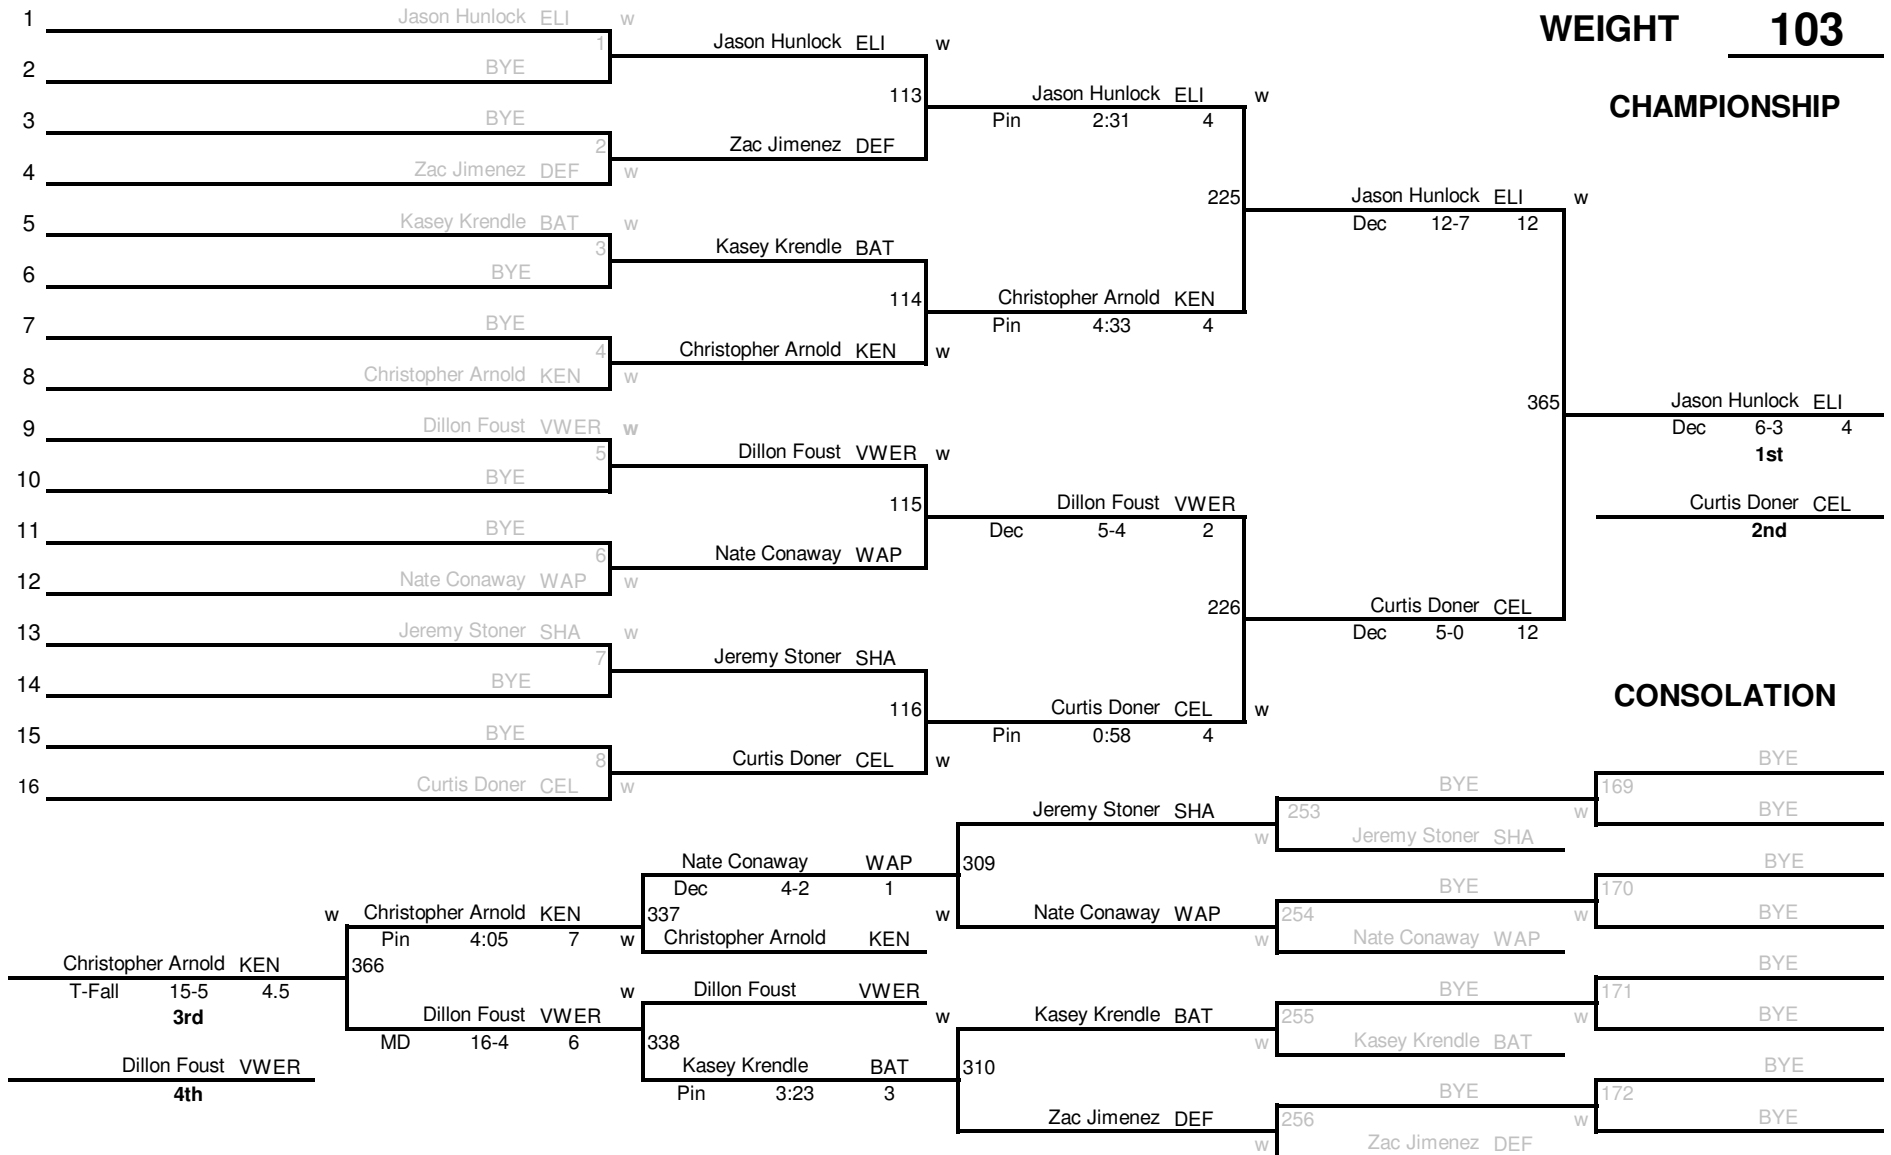

2008 Western Buckeye League Wrestling Tournament

8 man

WEIGHT 103

CHAMPIONSHIP

2008 Western Buckeye League Wrestling Tournament

WEIGHT 112

CHAMPIONSHIP

2008 Western Buckeye League Wrestling Tournament

8 man

WEIGHT 125

CHAMPIONSHIP

2008 Western Buckeye League Wrestling Tournament

WEIGHT 130

CHAMPIONSHIP

2008 Western Buckeye League Wrestling Tournament

WEIGHT 135

CHAMPIONSHIP

2008 Western Buckeye League Wrestling Tournament

WEIGHT 145

CHAMPIONSHIP

2008 Western Buckeye League Wrestling Tournament

WEIGHT 152

CHAMPIONSHIP

2008 Western Buckeye League Wrestling Tournament