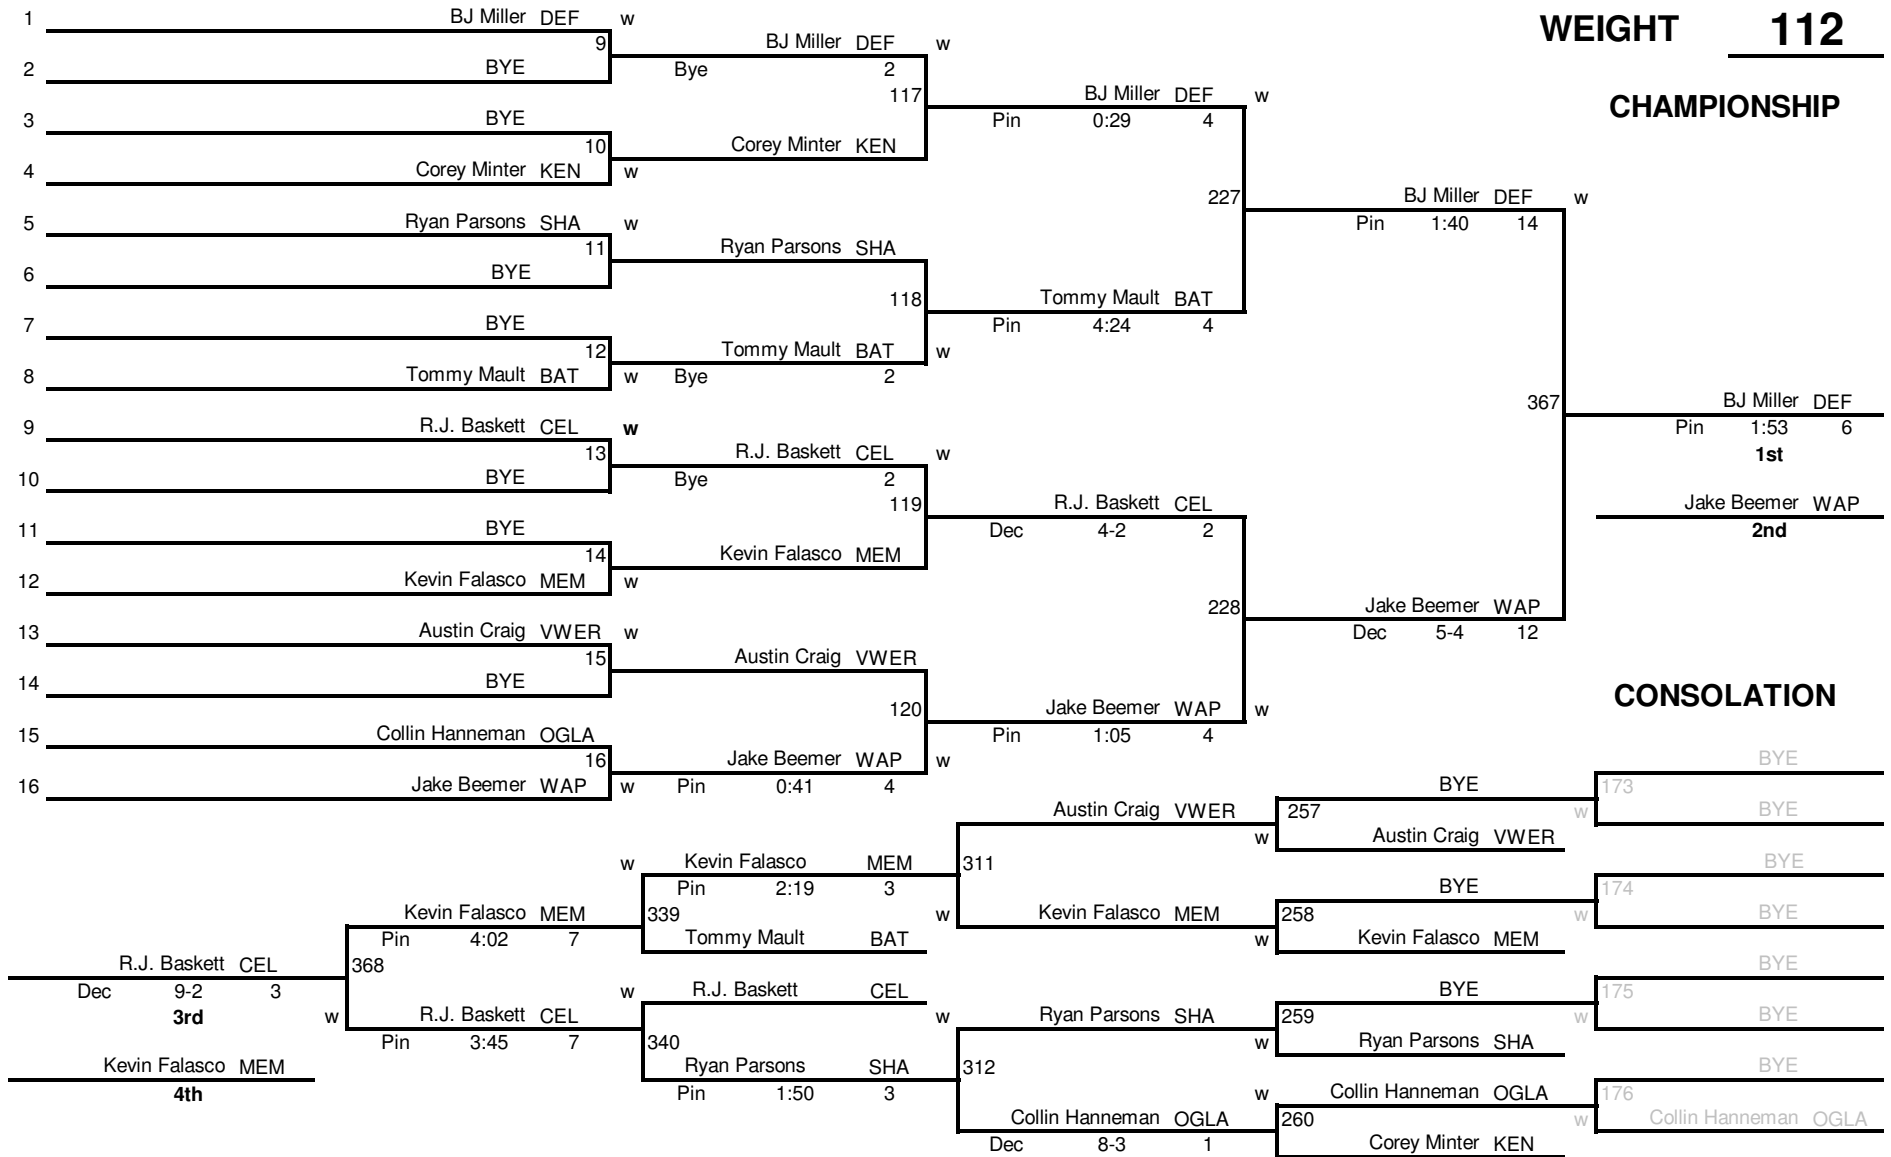

2008 Western Buckeye League Wrestling Tournament

8 man

WEIGHT 103

CHAMPIONSHIP

2008 Western Buckeye League Wrestling Tournament

WEIGHT 112

CHAMPIONSHIP

2008 Western Buckeye League Wrestling Tournament

8 man

WEIGHT 125

CHAMPIONSHIP

2008 Western Buckeye League Wrestling Tournament

WEIGHT 130

CHAMPIONSHIP

2008 Western Buckeye League Wrestling Tournament

WEIGHT 135

CHAMPIONSHIP

2008 Western Buckeye League Wrestling Tournament

WEIGHT 145

CHAMPIONSHIP

2008 Western Buckeye League Wrestling Tournament

WEIGHT 152

CHAMPIONSHIP

2008 Western Buckeye League Wrestling Tournament