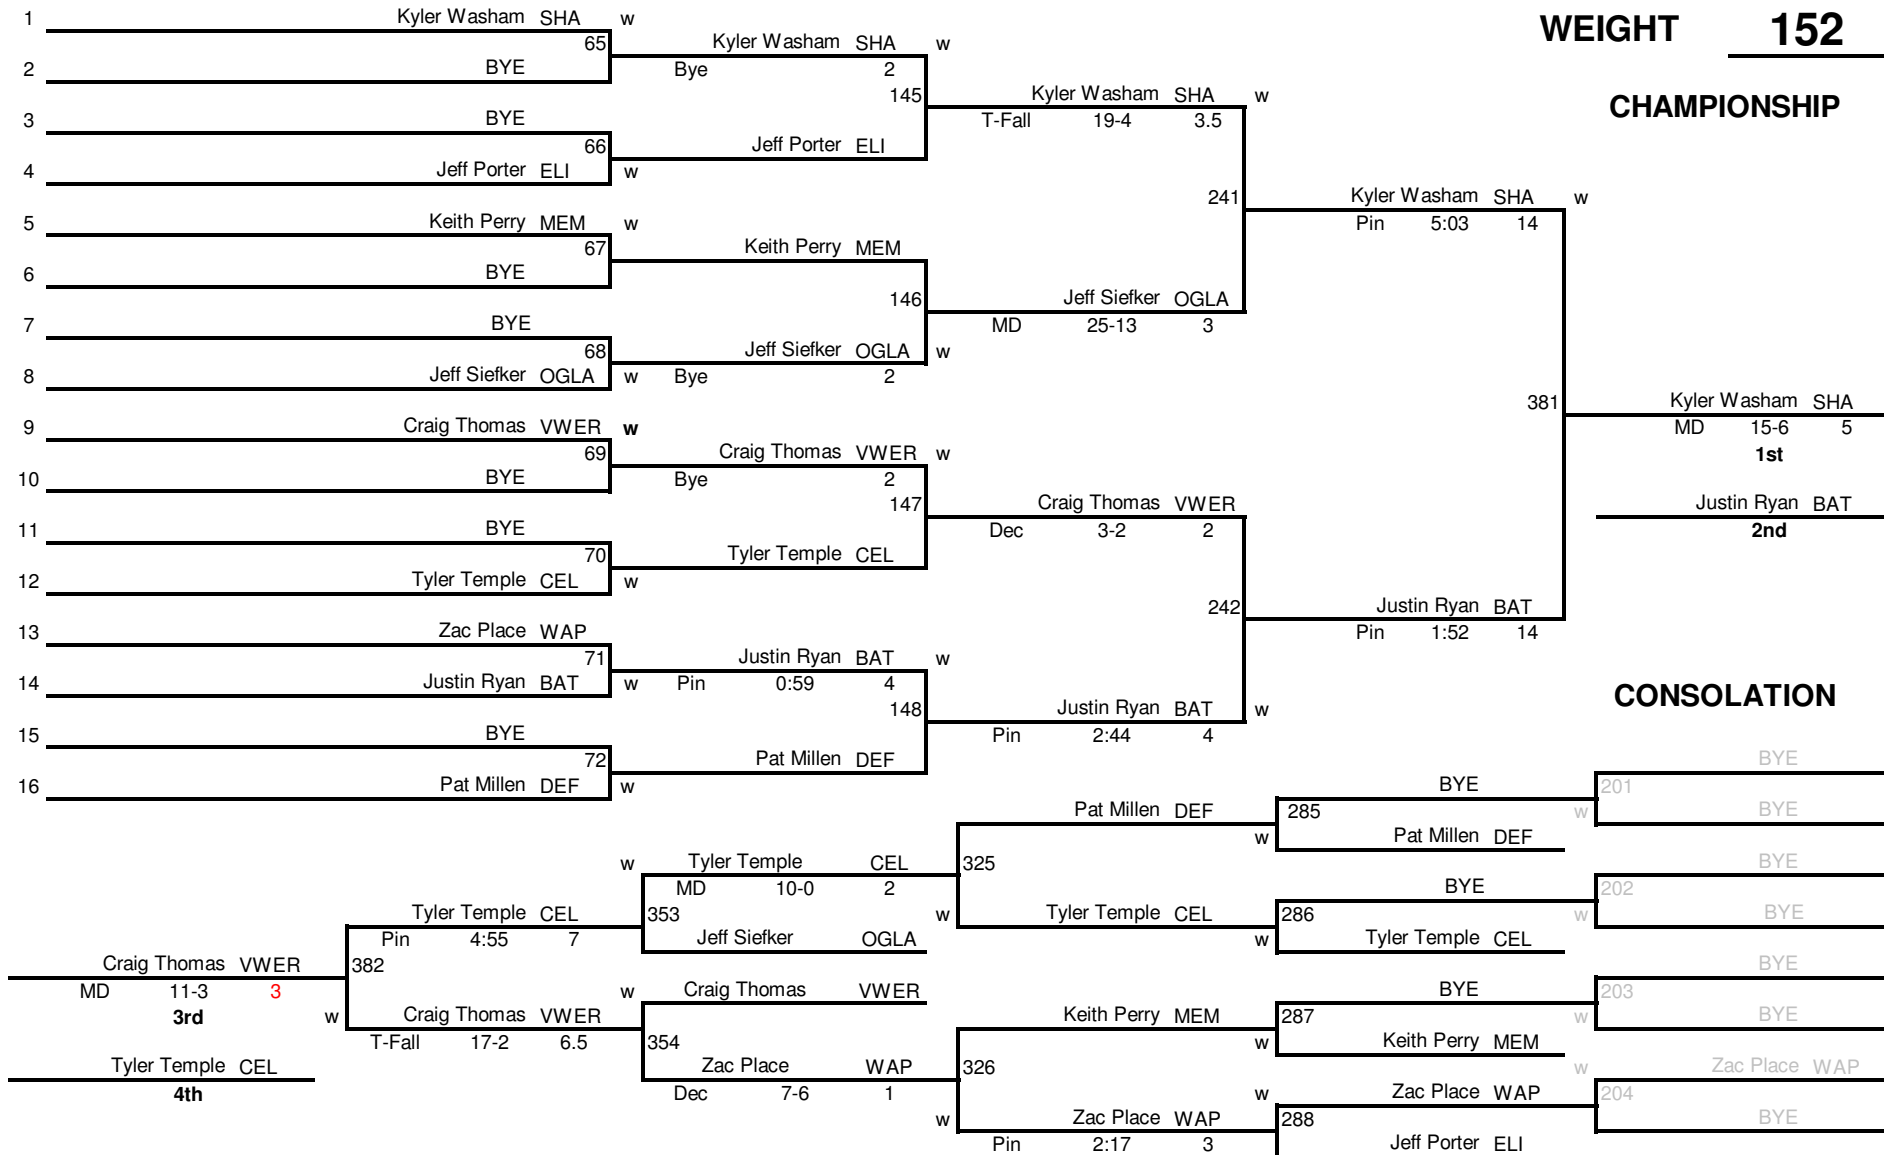

2008 Western Buckeye League Wrestling Tournament

8 man

WEIGHT 103

CHAMPIONSHIP

2008 Western Buckeye League Wrestling Tournament

WEIGHT 112

CHAMPIONSHIP

2008 Western Buckeye League Wrestling Tournament

CHAMPIONSHIP

2008 Western Buckeye League Wrestling Tournament

WEIGHT 145

CHAMPIONSHIP

2008 Western Buckeye League Wrestling Tournament

WEIGHT 152

CHAMPIONSHIP

2008 Western Buckeye League Wrestling Tournament