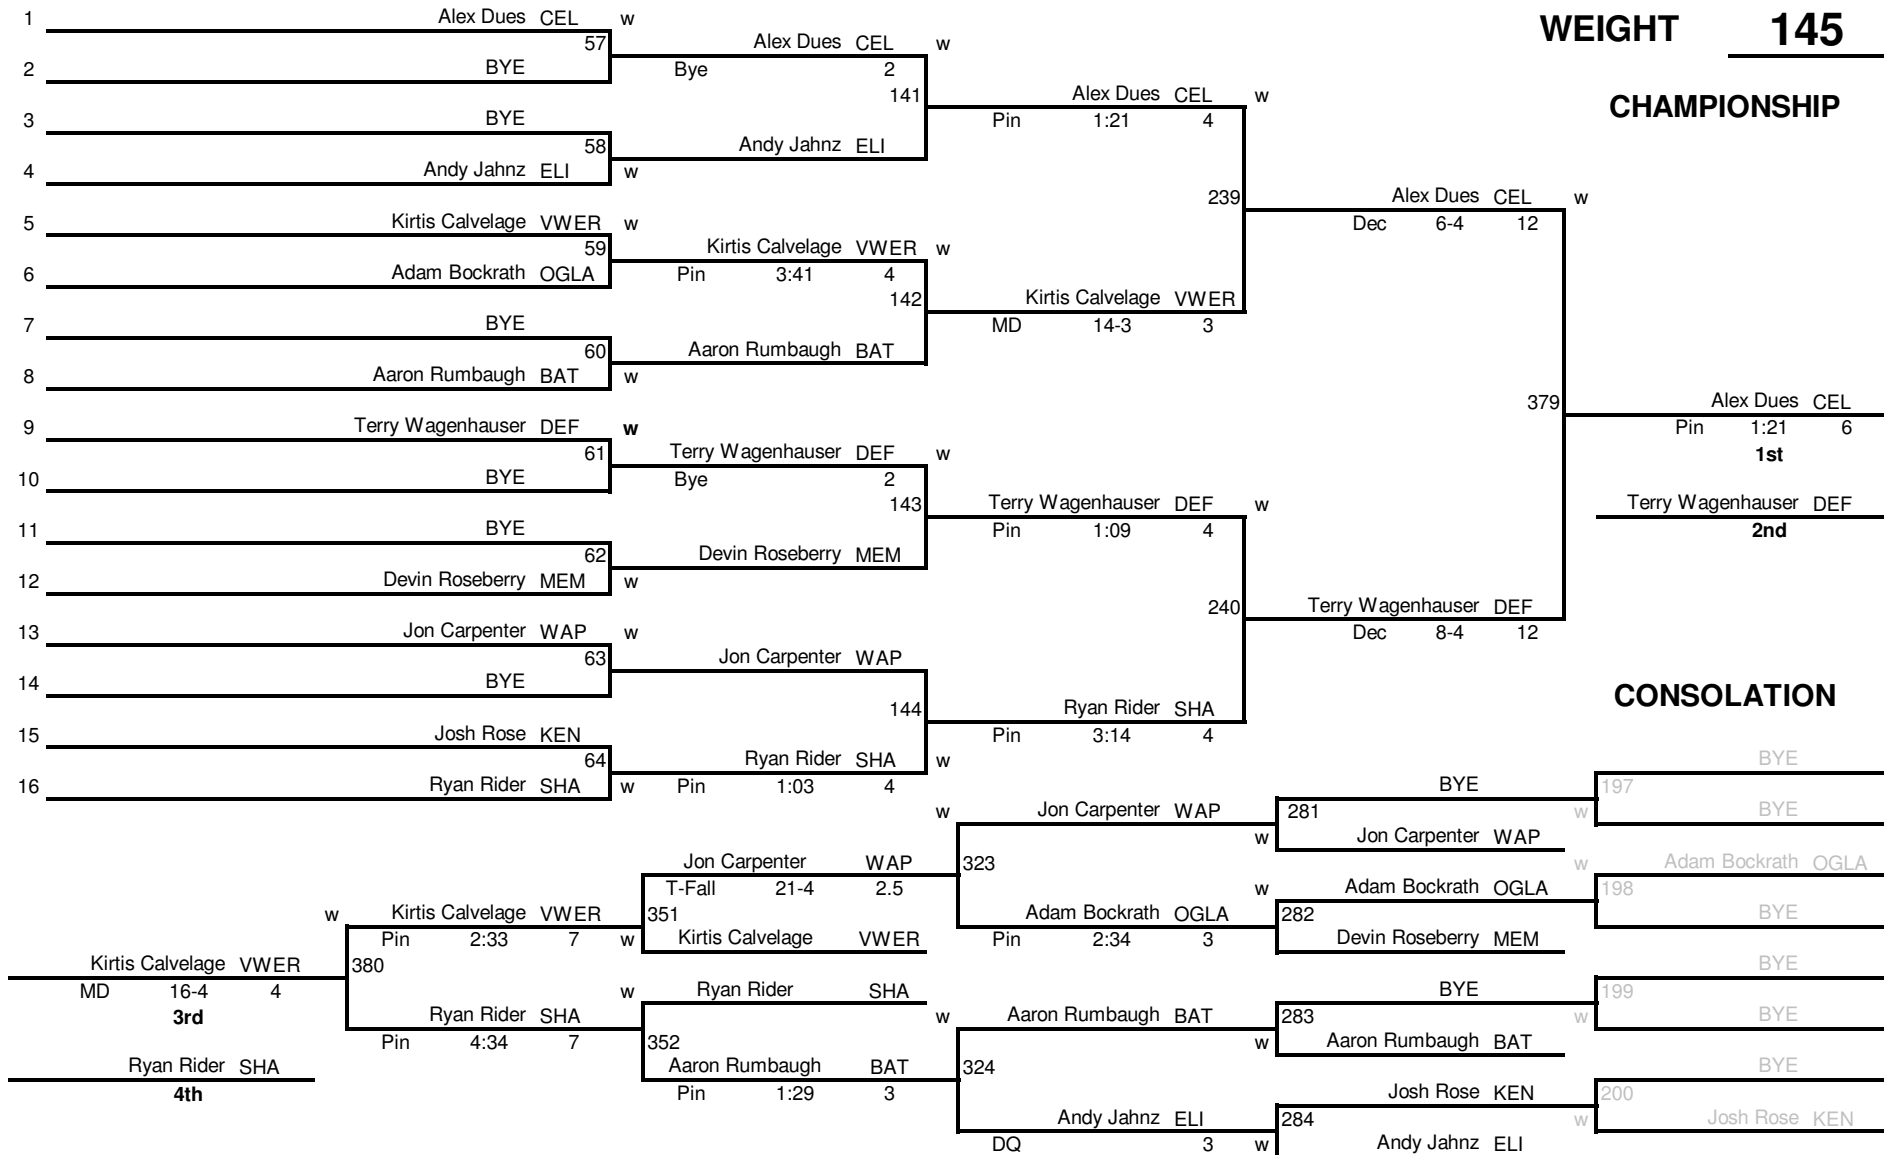

2008 Western Buckeye League Wrestling Tournament

8 man

WEIGHT 103

CHAMPIONSHIP

2008 Western Buckeye League Wrestling Tournament

WEIGHT 112

CHAMPIONSHIP

2008 Western Buckeye League Wrestling Tournament

8 man

WEIGHT 125

CHAMPIONSHIP

2008 Western Buckeye League Wrestling Tournament

WEIGHT 130

CHAMPIONSHIP

2008 Western Buckeye League Wrestling Tournament

WEIGHT 135

CHAMPIONSHIP

2008 Western Buckeye League Wrestling Tournament

WEIGHT 145

CHAMPIONSHIP

2008 Western Buckeye League Wrestling Tournament

WEIGHT 152

CHAMPIONSHIP

2008 Western Buckeye League Wrestling Tournament