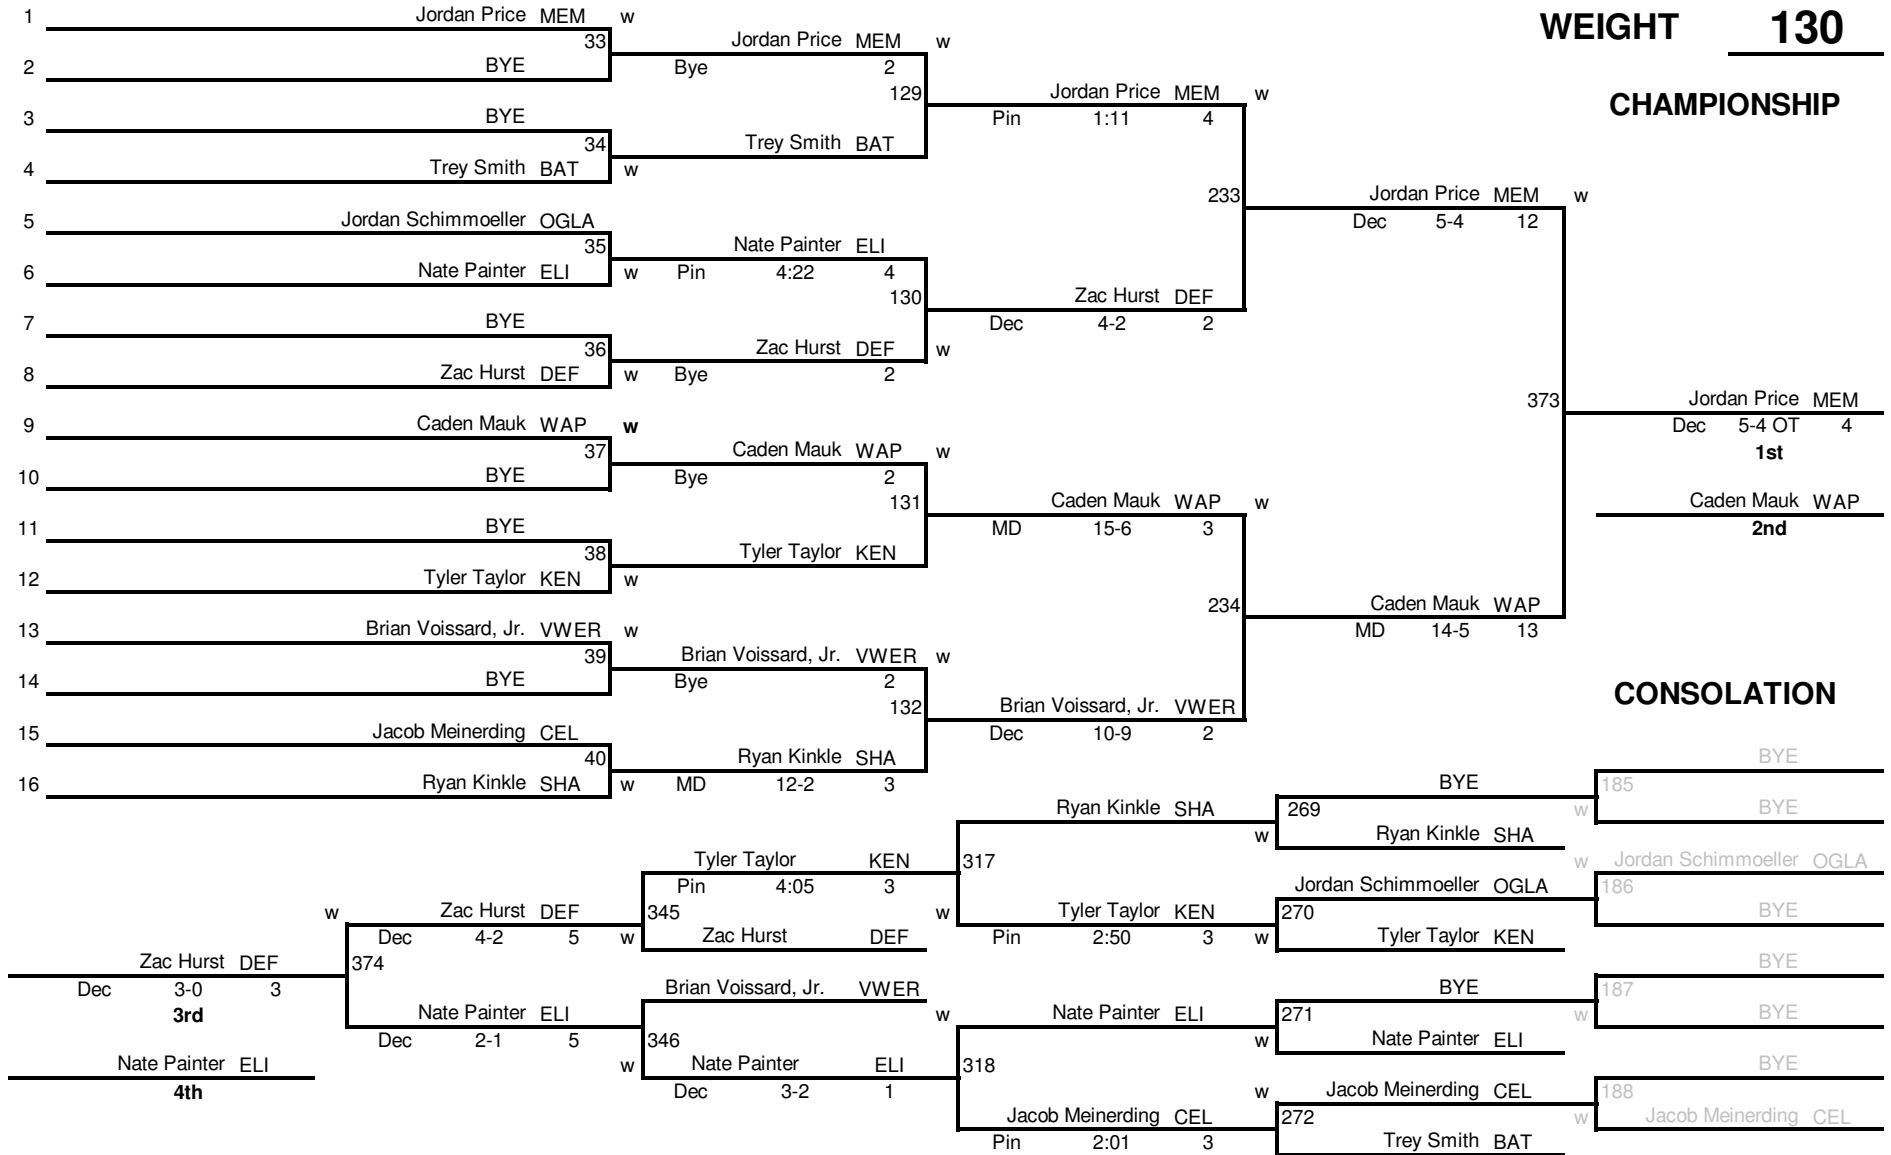

2008 Western Buckeye League Wrestling Tournament

8 man

WEIGHT 103

CHAMPIONSHIP

2008 Western Buckeye League Wrestling Tournament

WEIGHT 112

CHAMPIONSHIP

2008 Western Buckeye League Wrestling Tournament

8 man

WEIGHT 125

CHAMPIONSHIP

2008 Western Buckeye League Wrestling Tournament

WEIGHT 130

CHAMPIONSHIP

2008 Western Buckeye League Wrestling Tournament

WEIGHT 135

CHAMPIONSHIP

2008 Western Buckeye League Wrestling Tournament

WEIGHT 145

CHAMPIONSHIP

2008 Western Buckeye League Wrestling Tournament

WEIGHT 152

CHAMPIONSHIP

2008 Western Buckeye League Wrestling Tournament