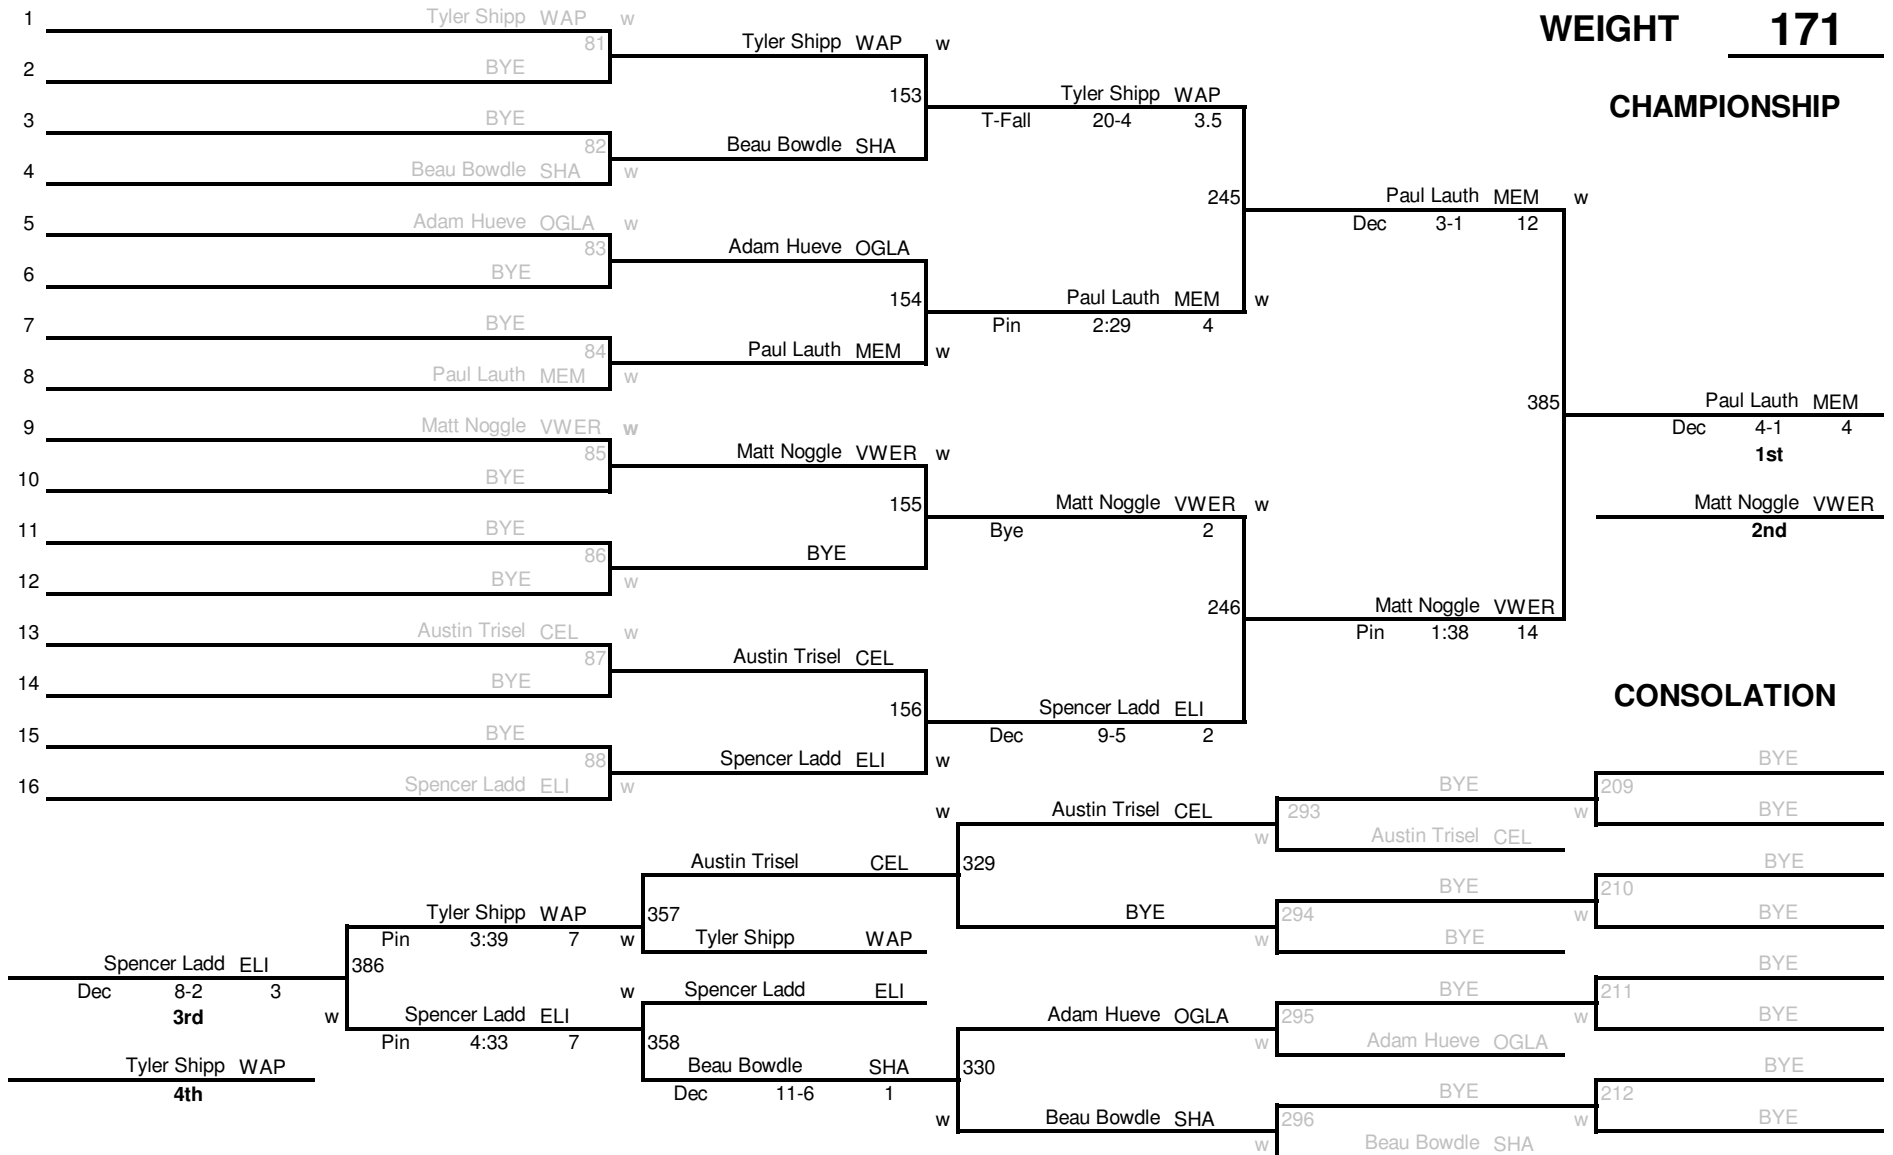

2008 Western Buckeye League Wrestling Tournament

8 man

WEIGHT   **171**

CHAMPIONSHIP