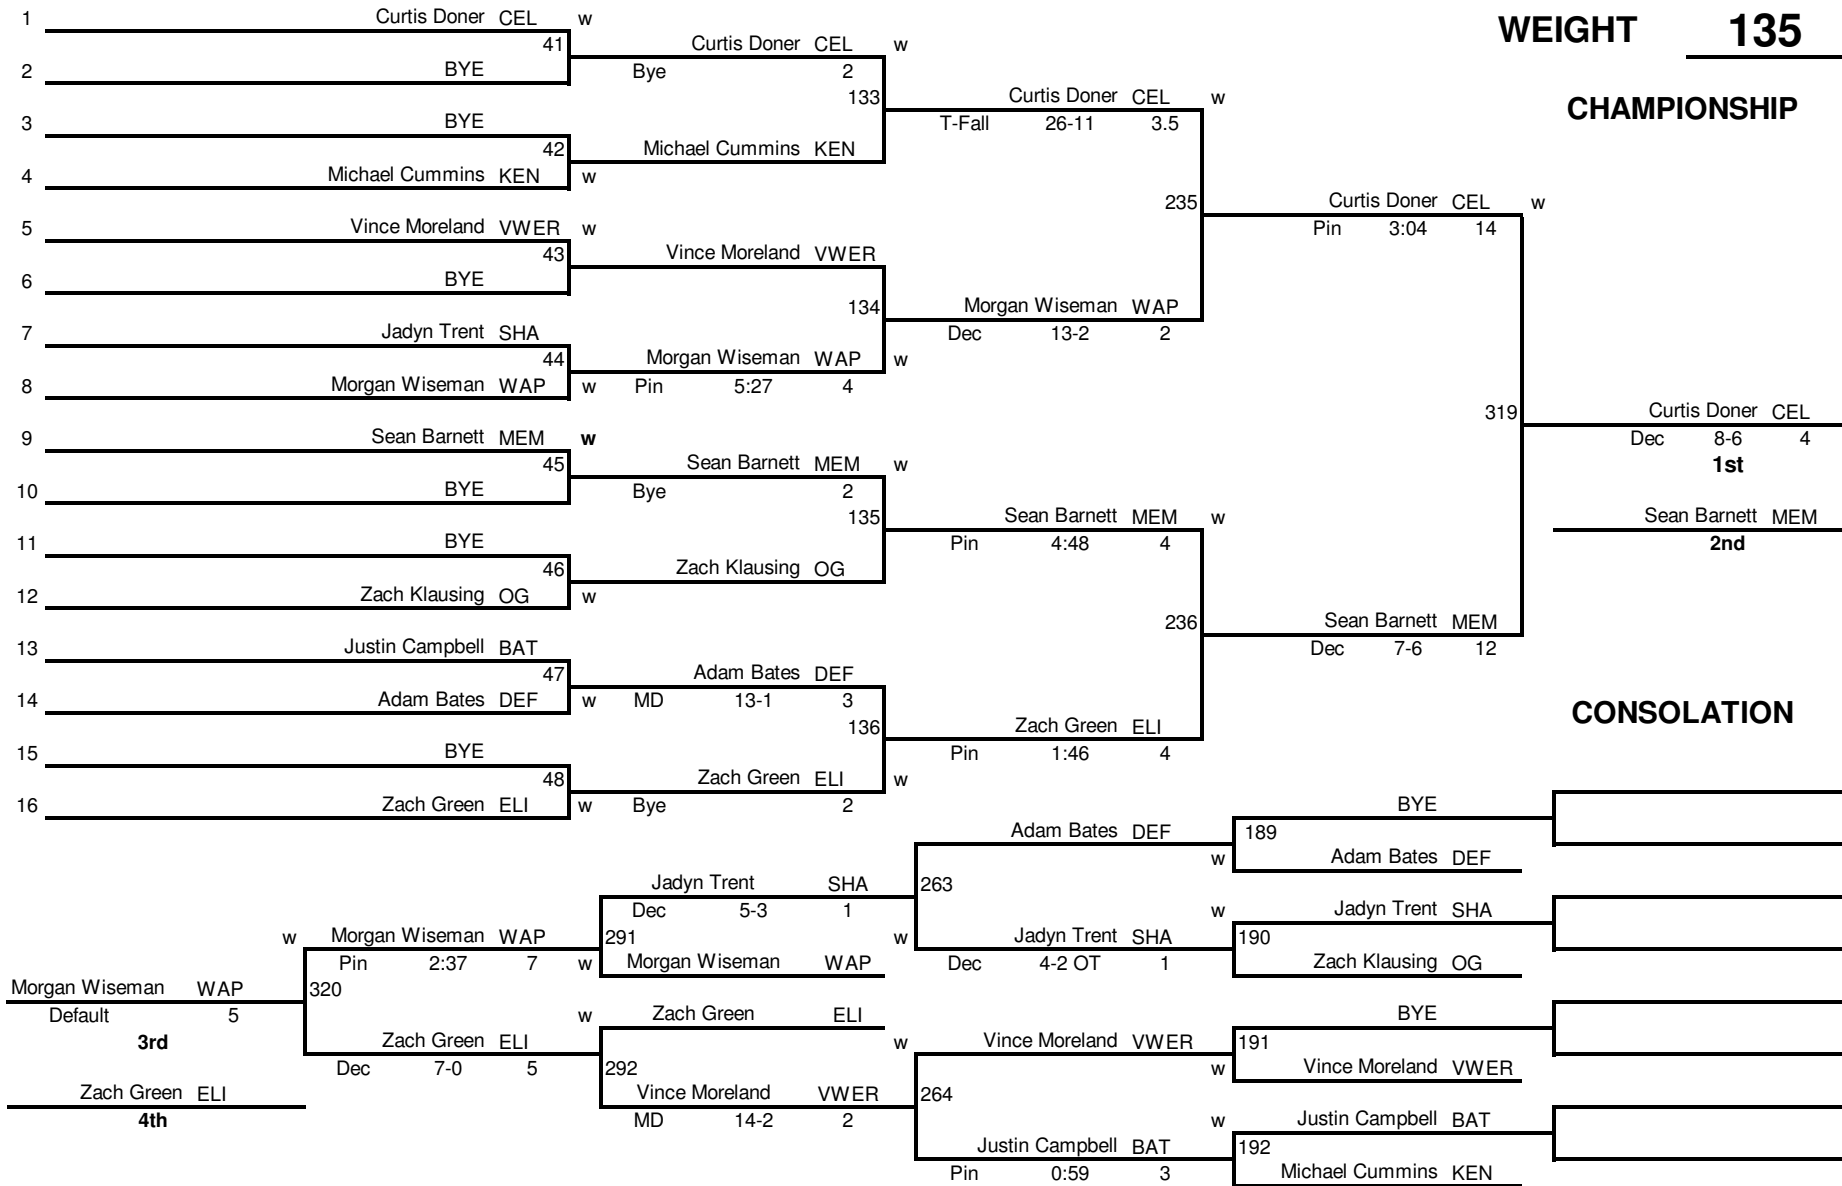

2010 Western Buckeye League Wrestling Tournament

WEIGHT 135

CHAMPIONSHIP

CONSOLATION