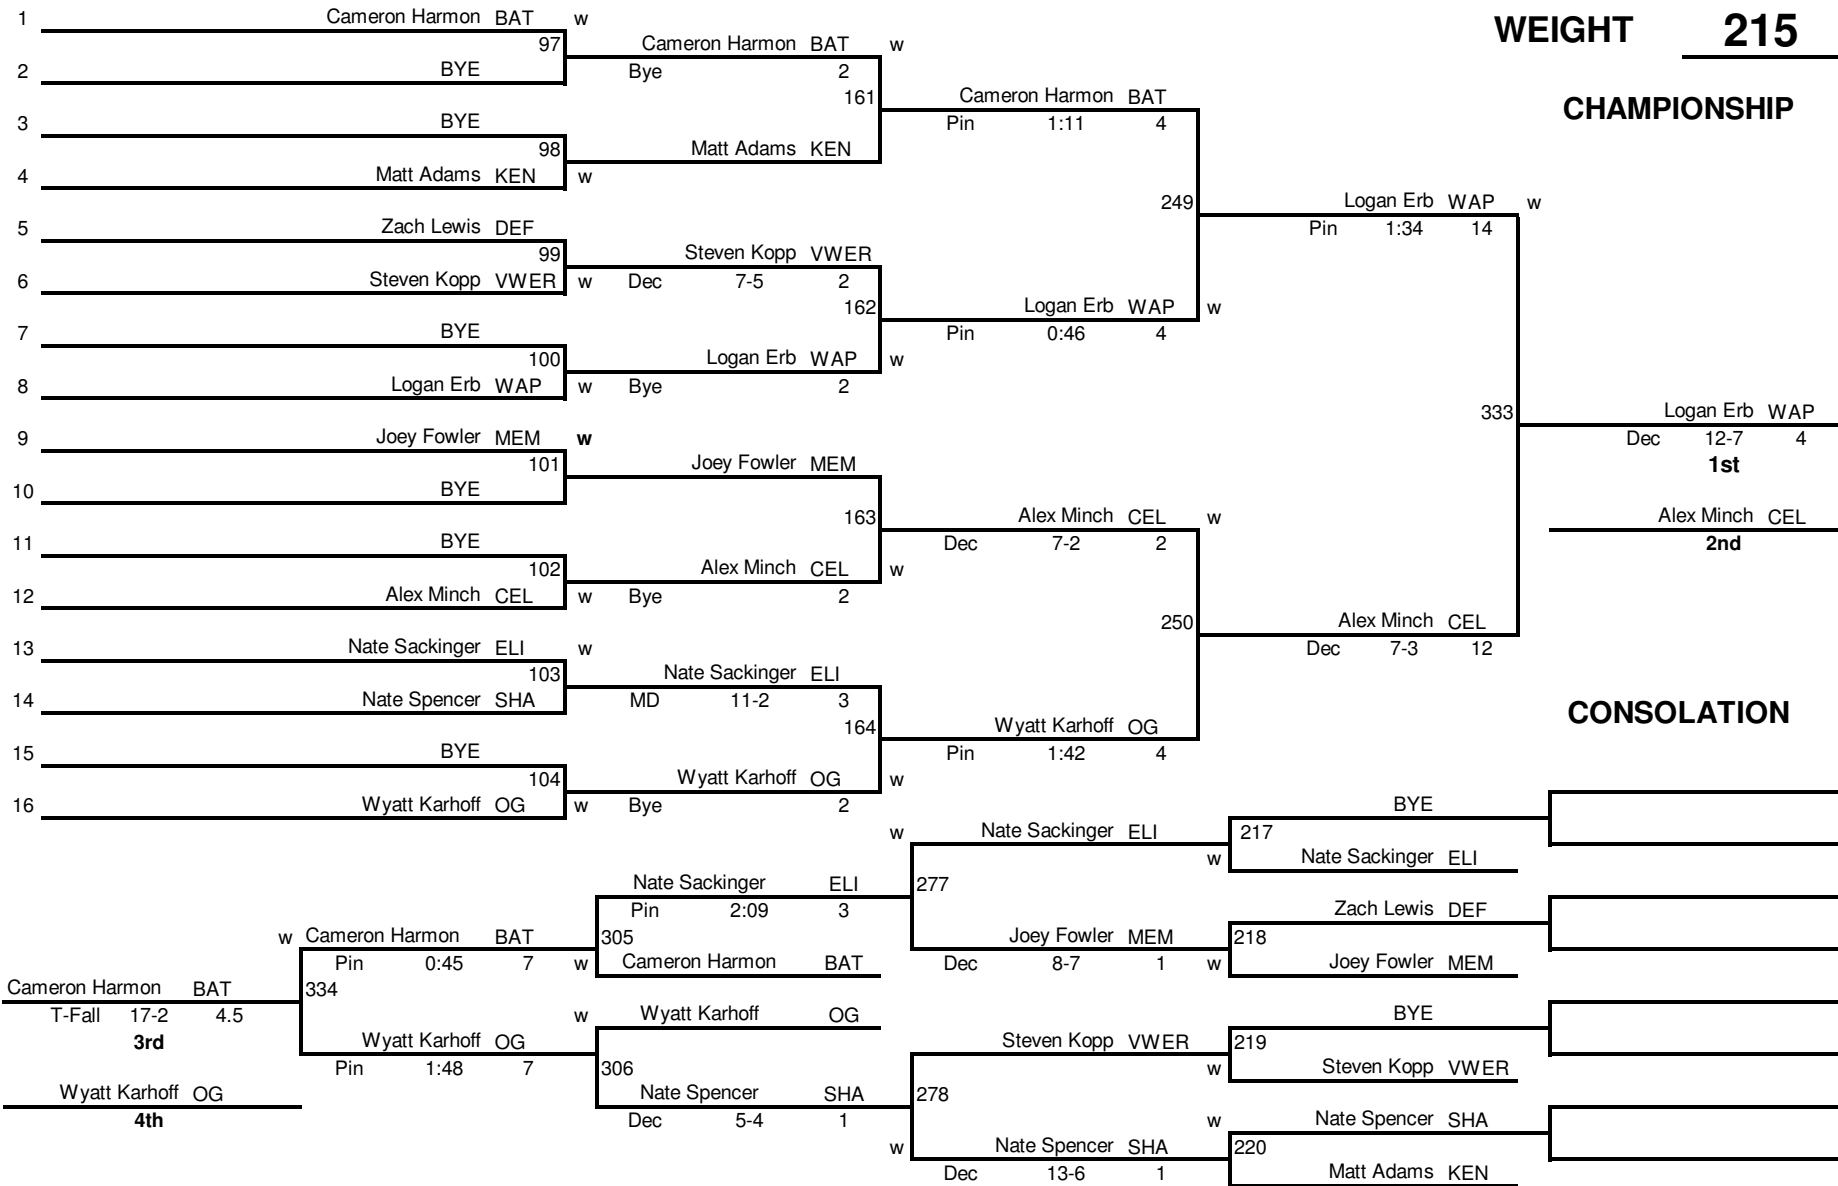

2010 Western Buckeye League Wrestling Tournament

WEIGHT 215

CHAMPIONSHIP