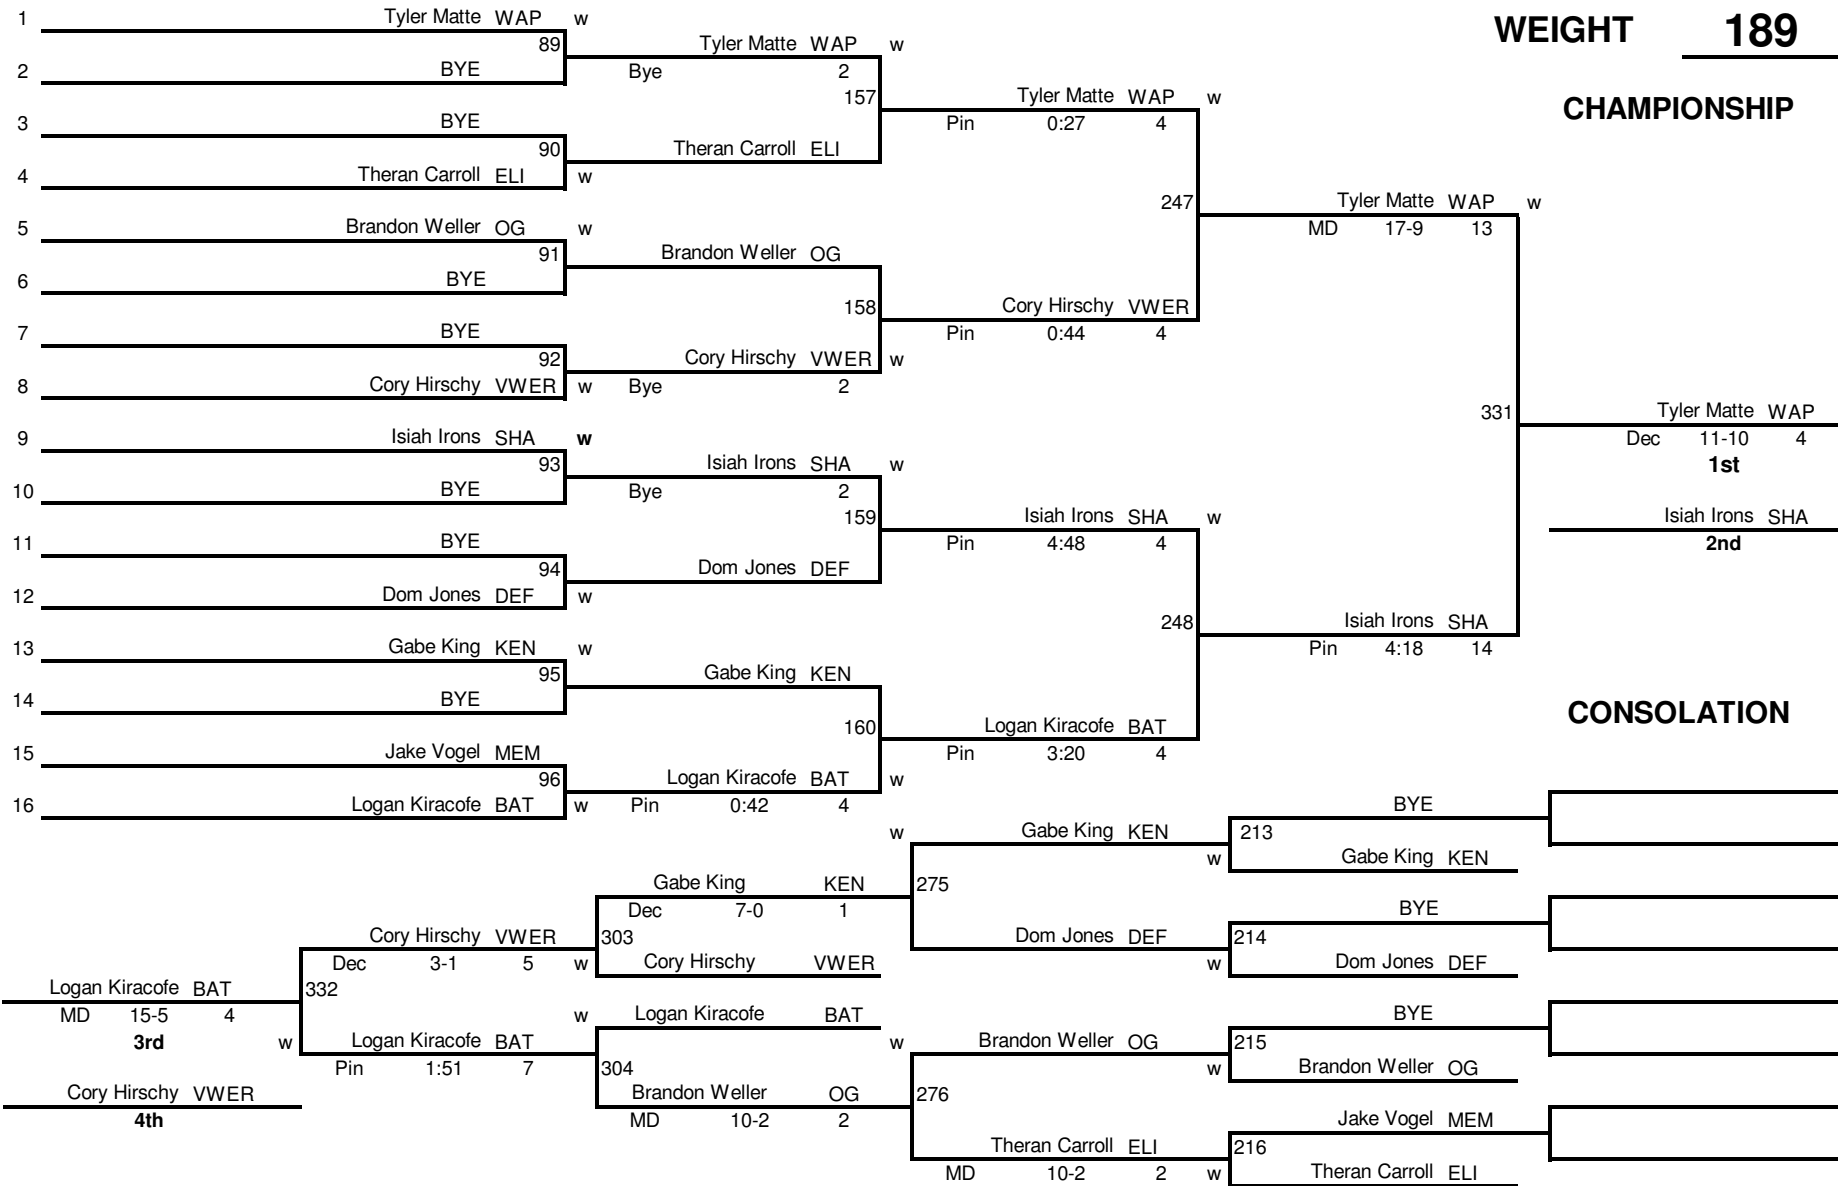

2010 Western Buckeye League Wrestling Tournament

WEIGHT 189

CHAMPIONSHIP