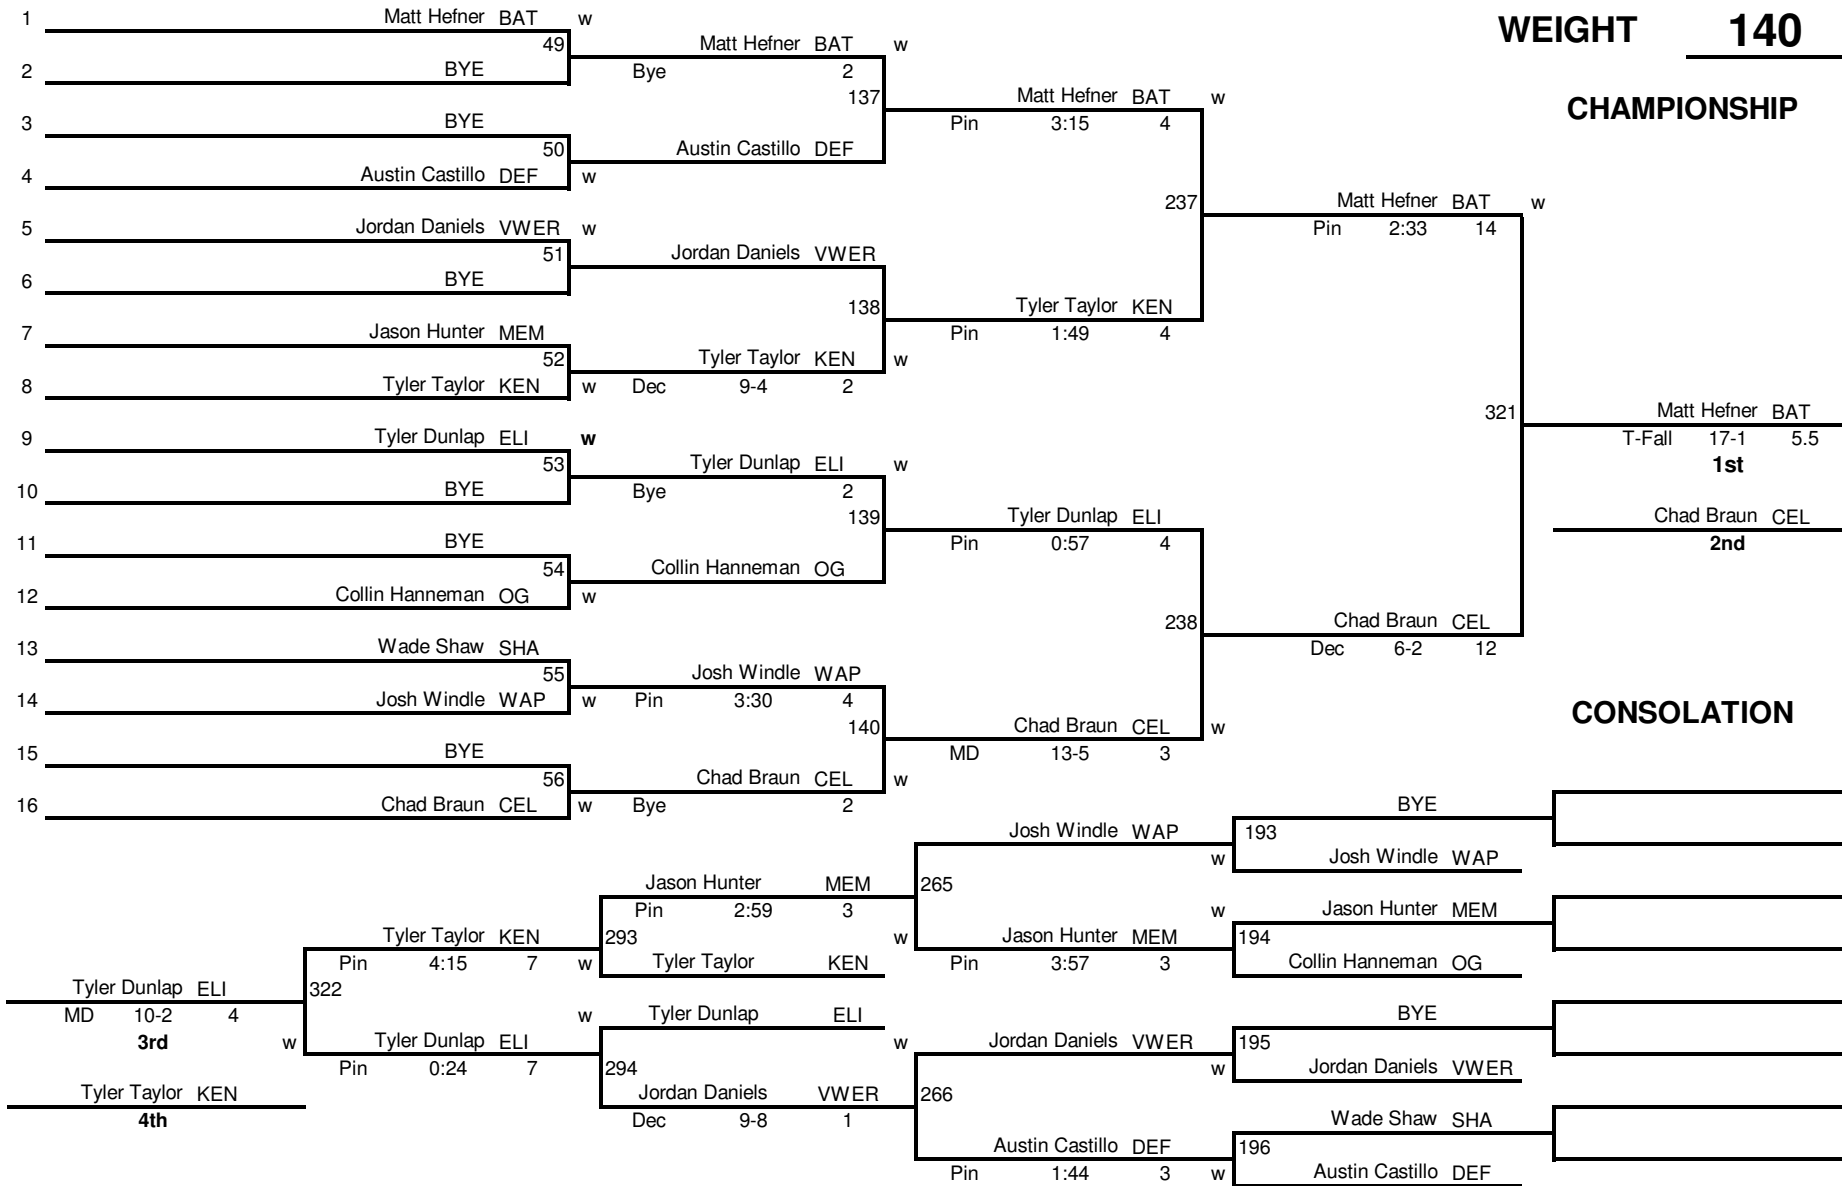

2010 Western Buckeye League Wrestling Tournament