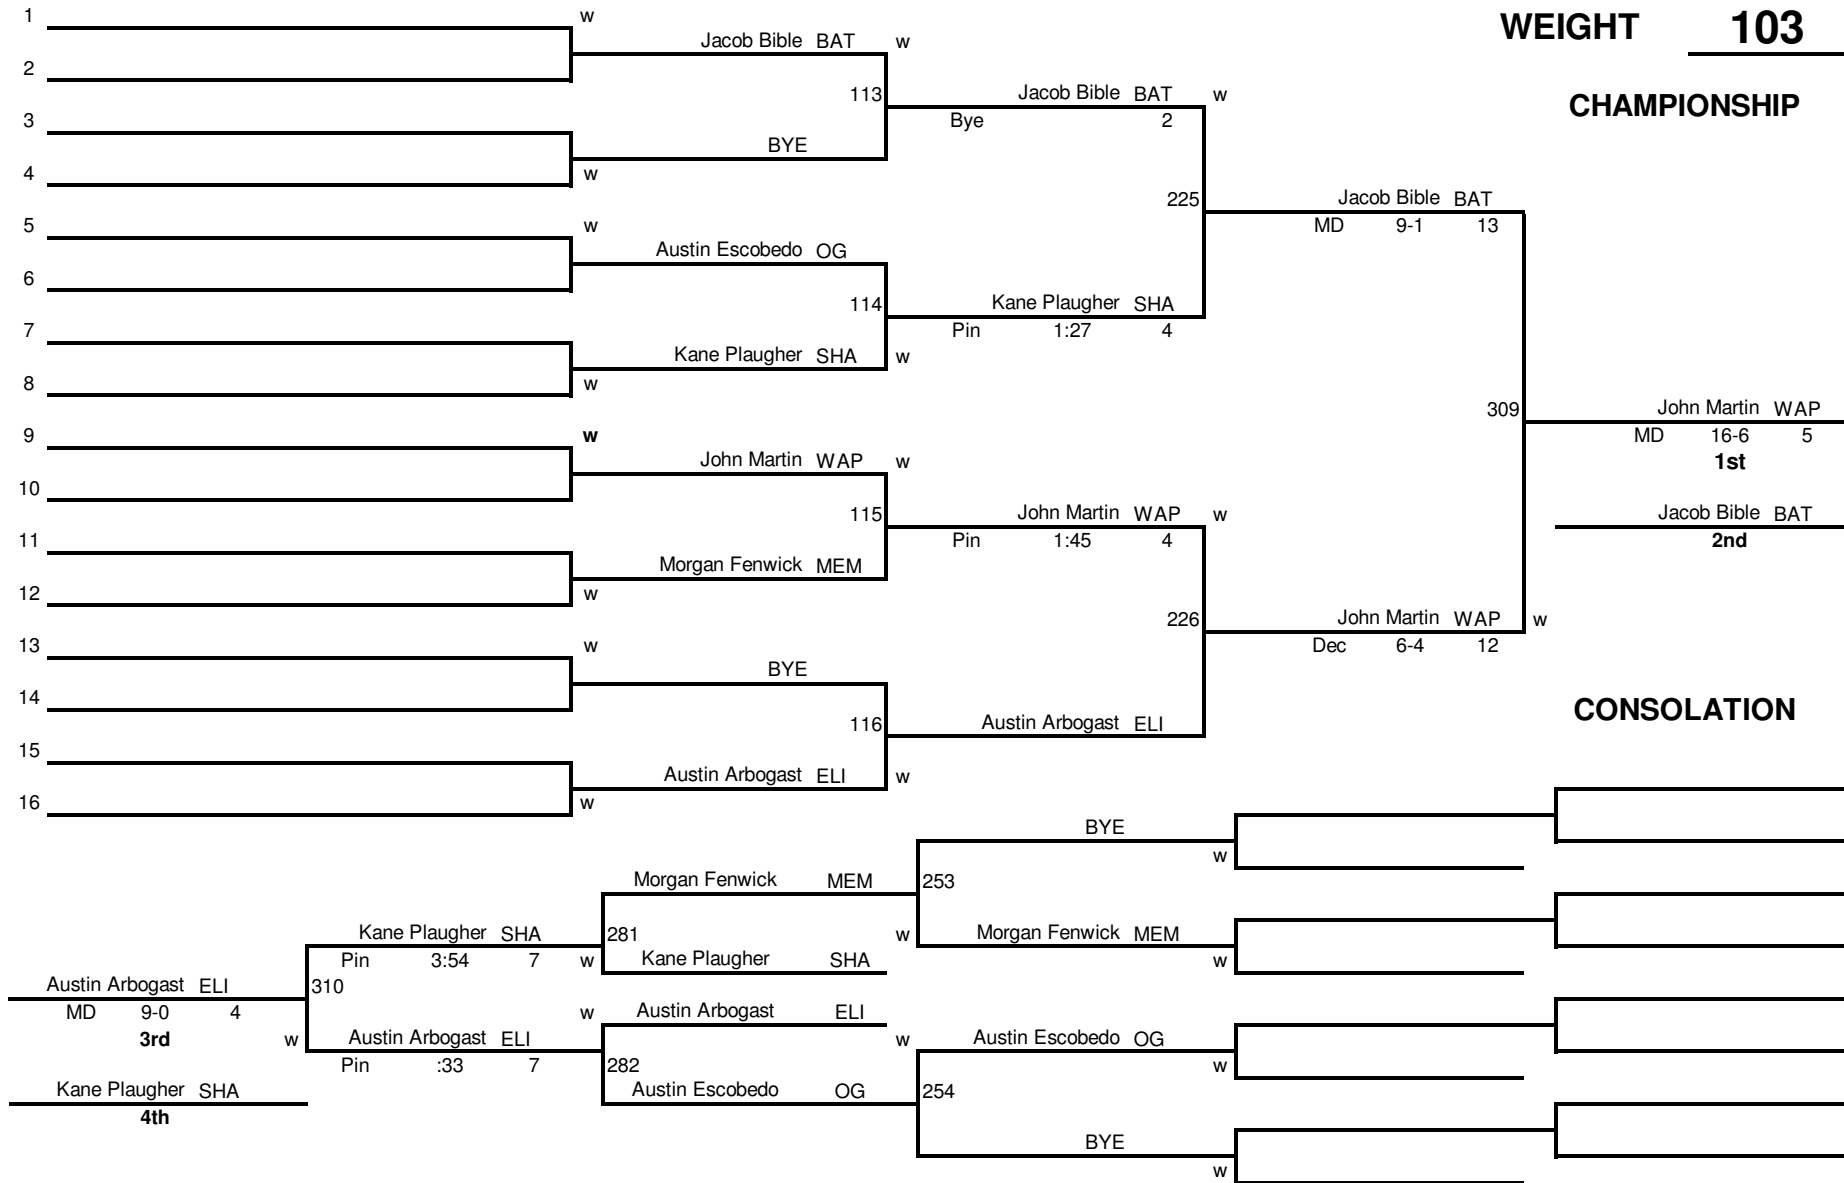

2010 Western Buckeye League Wrestling Tournament

8-MAN

WEIGHT 103

CHAMPIONSHIP

CONSOLATION

2010 Western Buckeye League Wrestling Tournament

8-MAN

WEIGHT 112

CHAMPIONSHIP

2010 Western Buckeye League Wrestling Tournament

WEIGHT 119

CHAMPIONSHIP

2010 Western Buckeye League Wrestling Tournament

2010 Western Buckeye League Wrestling Tournament

WEIGHT 135

CHAMPIONSHIP