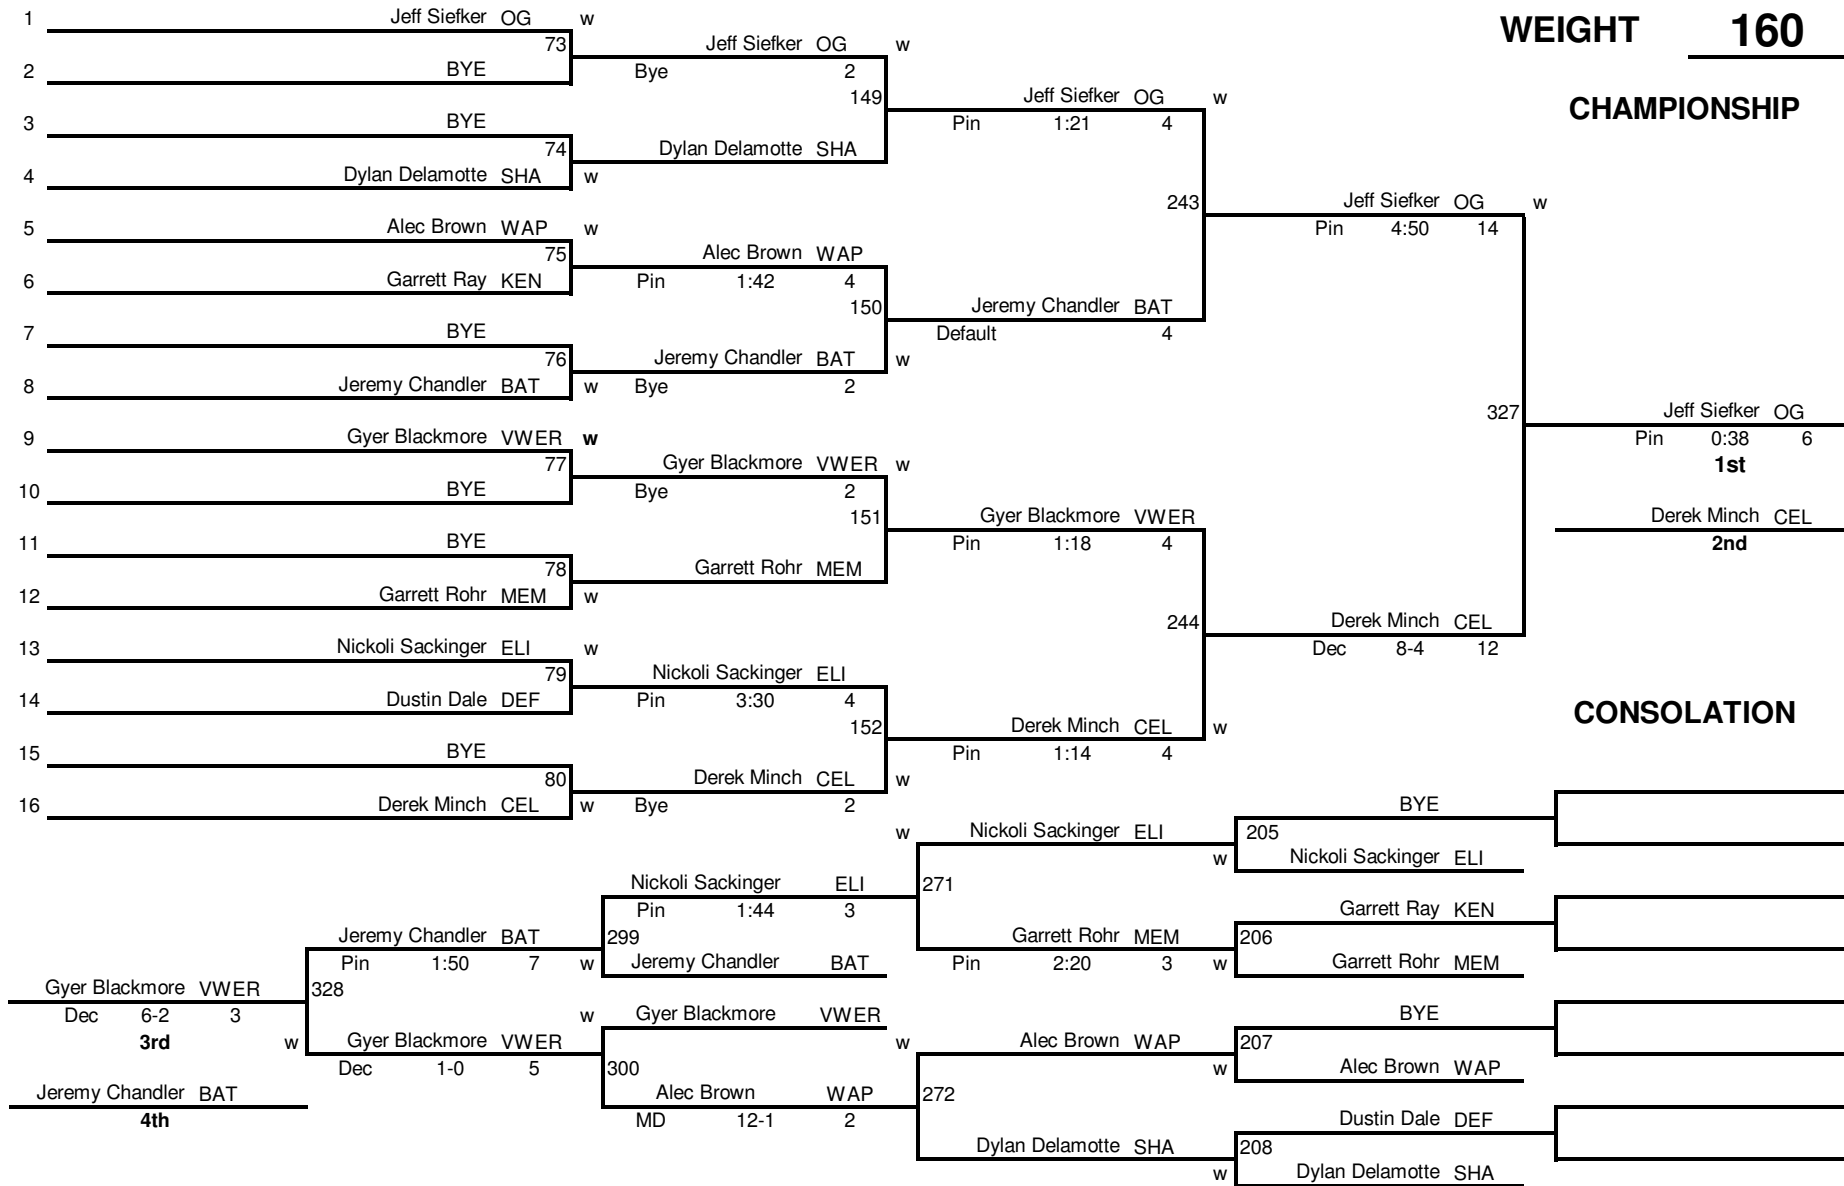

2010 Western Buckeye League Wrestling Tournament

WEIGHT 160

CHAMPIONSHIP

CONSOLATION