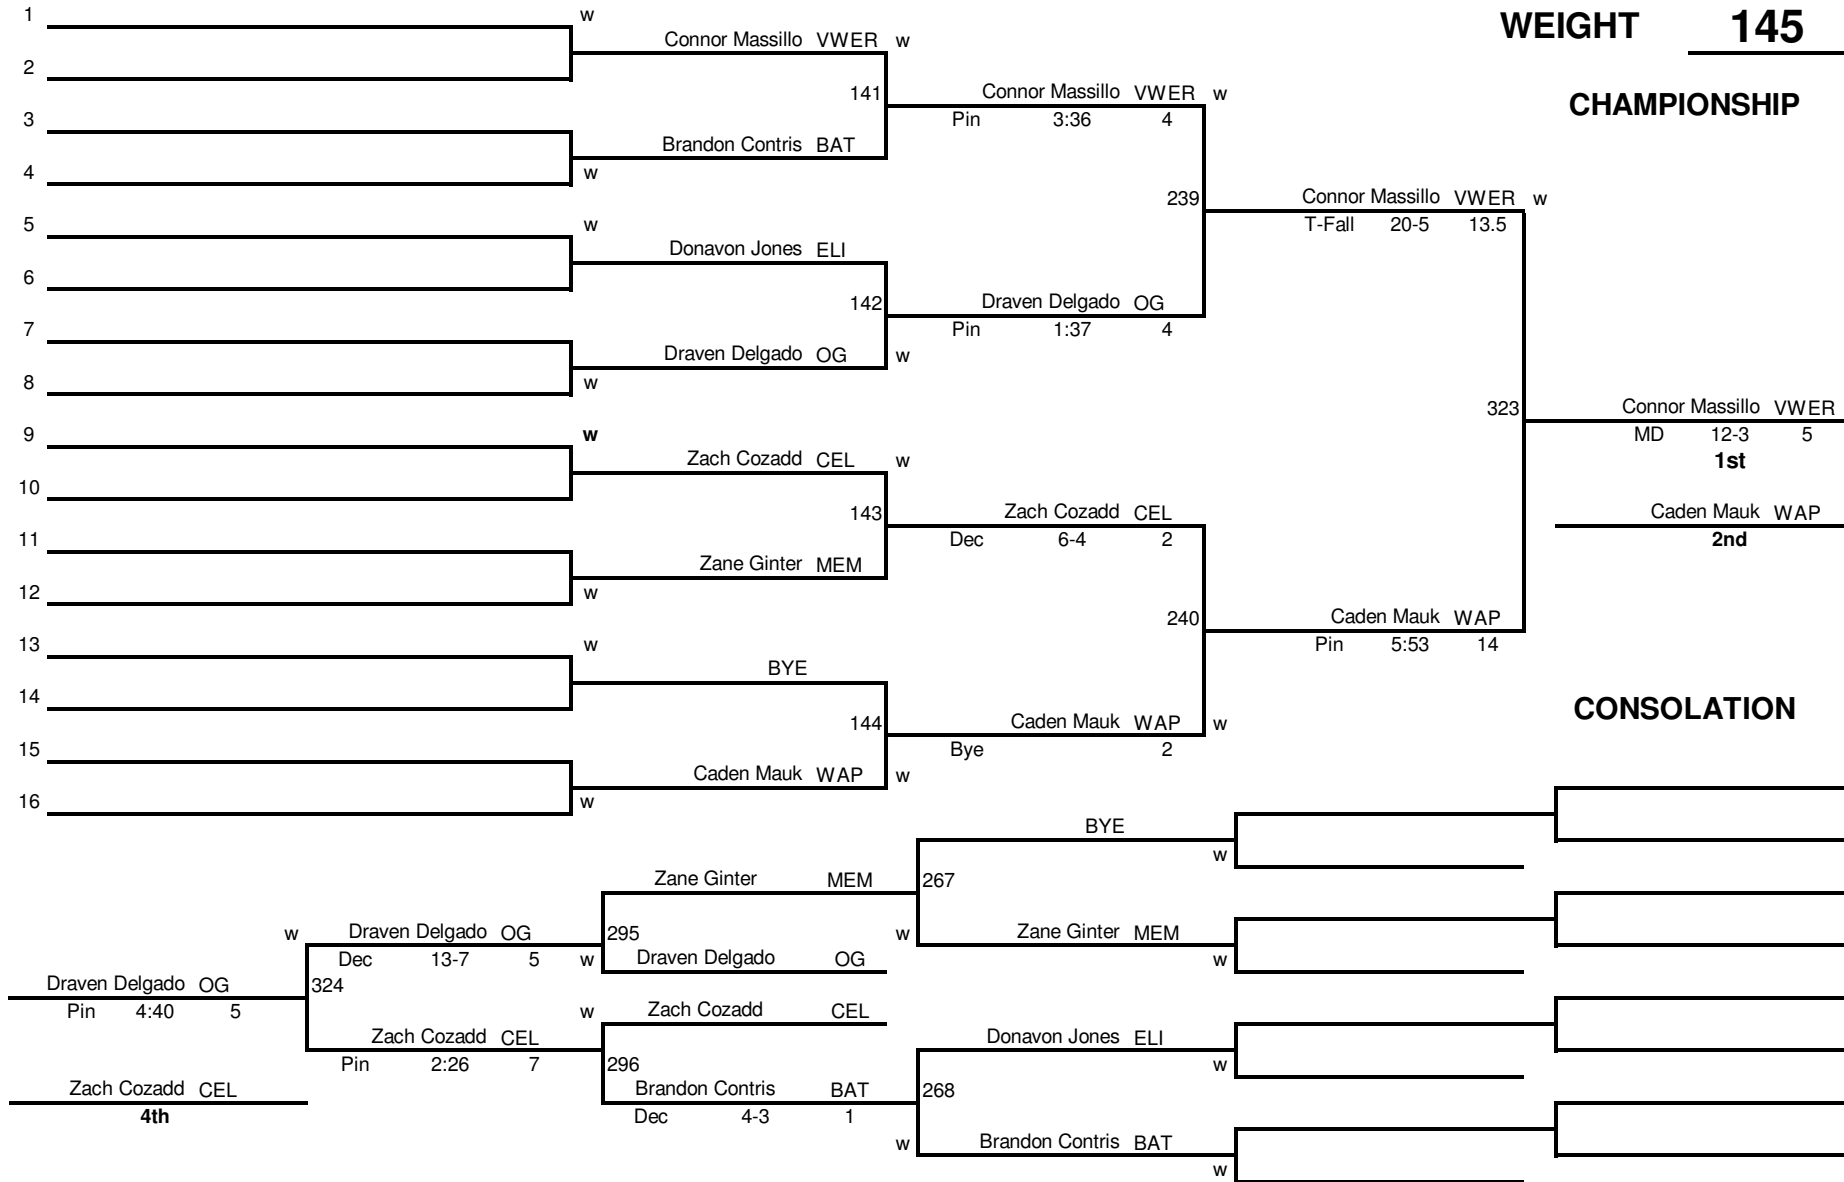

2010 Western Buckeye League Wrestling Tournament

8-MAN

WEIGHT 145

CHAMPIONSHIP