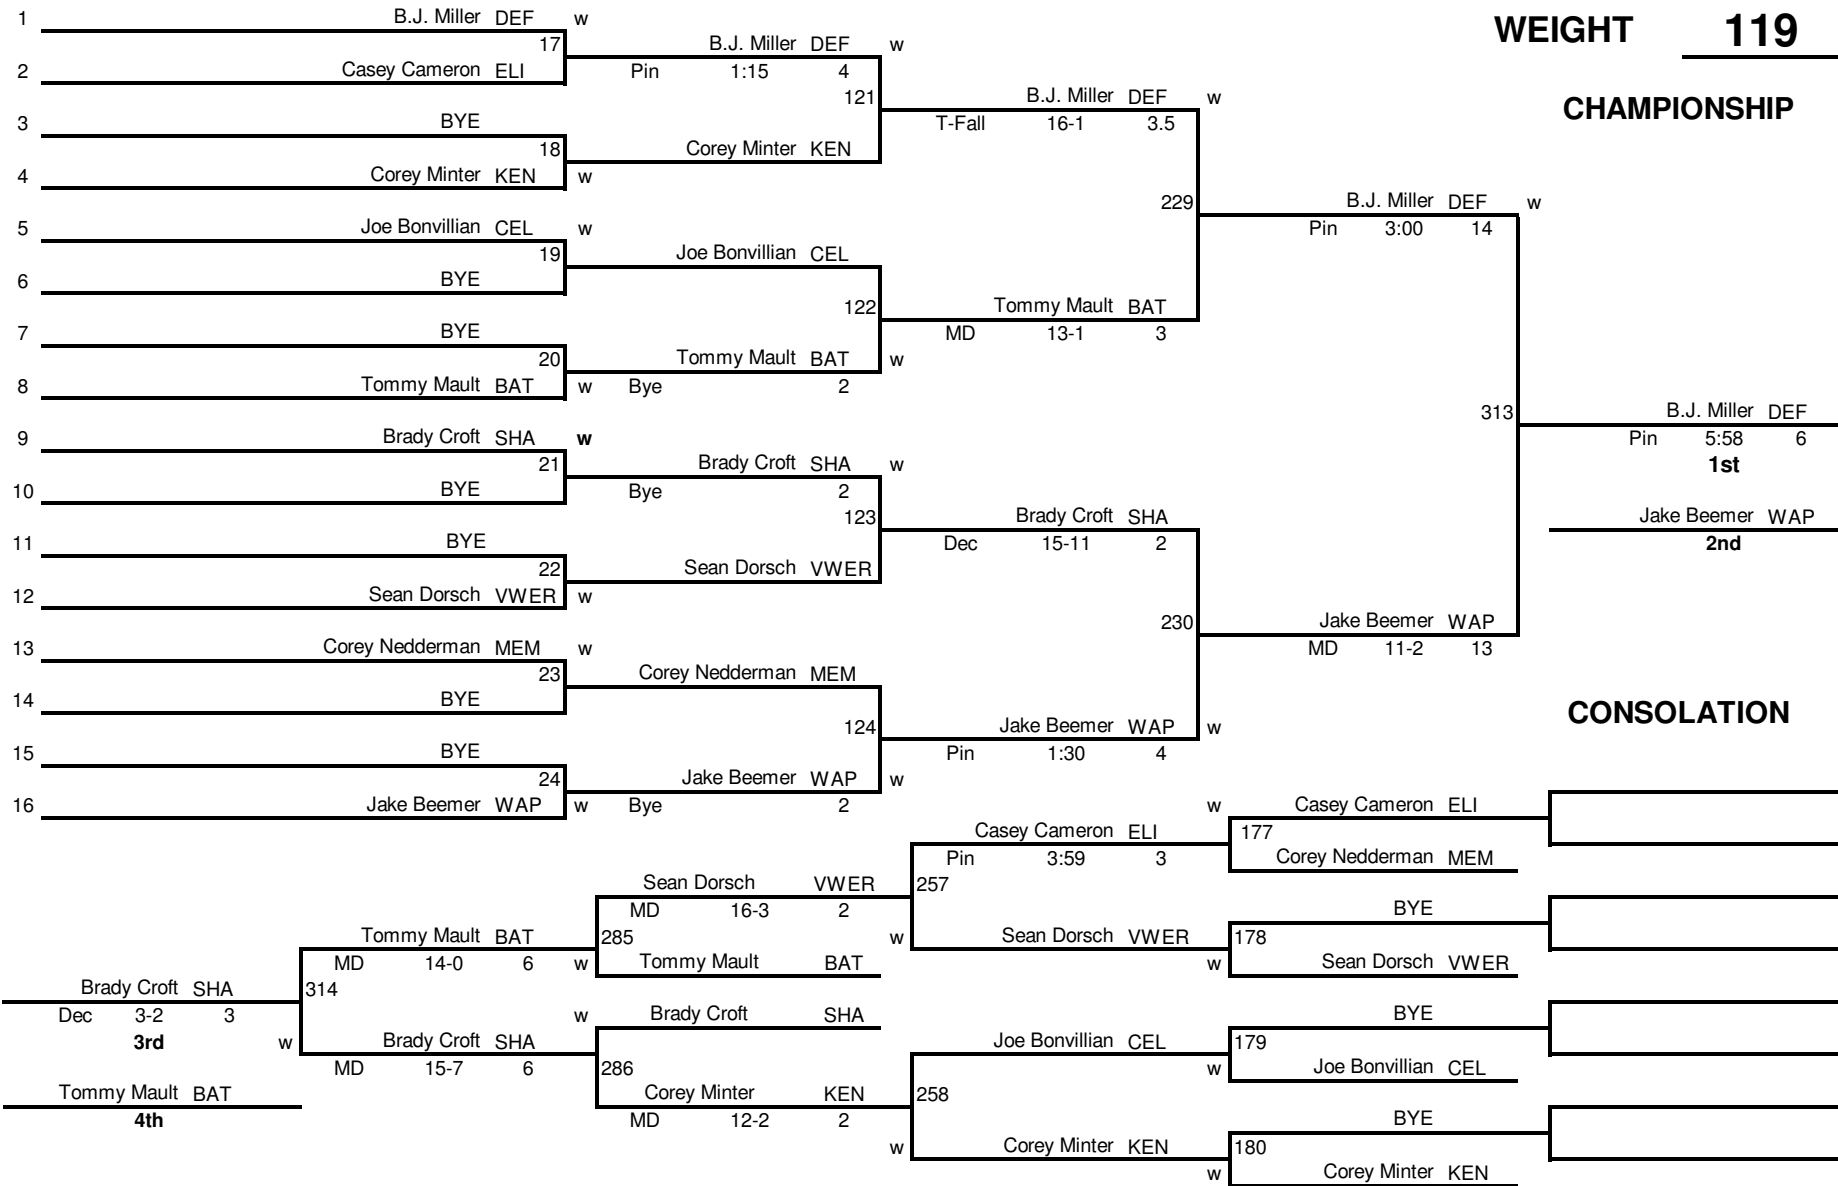

2010 Western Buckeye League Wrestling Tournament

8-MAN

WEIGHT 103

CHAMPIONSHIP

CONSOLATION

2010 Western Buckeye League Wrestling Tournament

8-MAN

WEIGHT 112

CHAMPIONSHIP

2010 Western Buckeye League Wrestling Tournament

WEIGHT 119

CHAMPIONSHIP

2010 Western Buckeye League Wrestling Tournament

2010 Western Buckeye League Wrestling Tournament

WEIGHT 135

CHAMPIONSHIP

CHAMPIONSHIP

2010 Western Buckeye League Wrestling Tournament

WEIGHT 215

CHAMPIONSHIP

2010 Western Buckeye League Wrestling Tournament