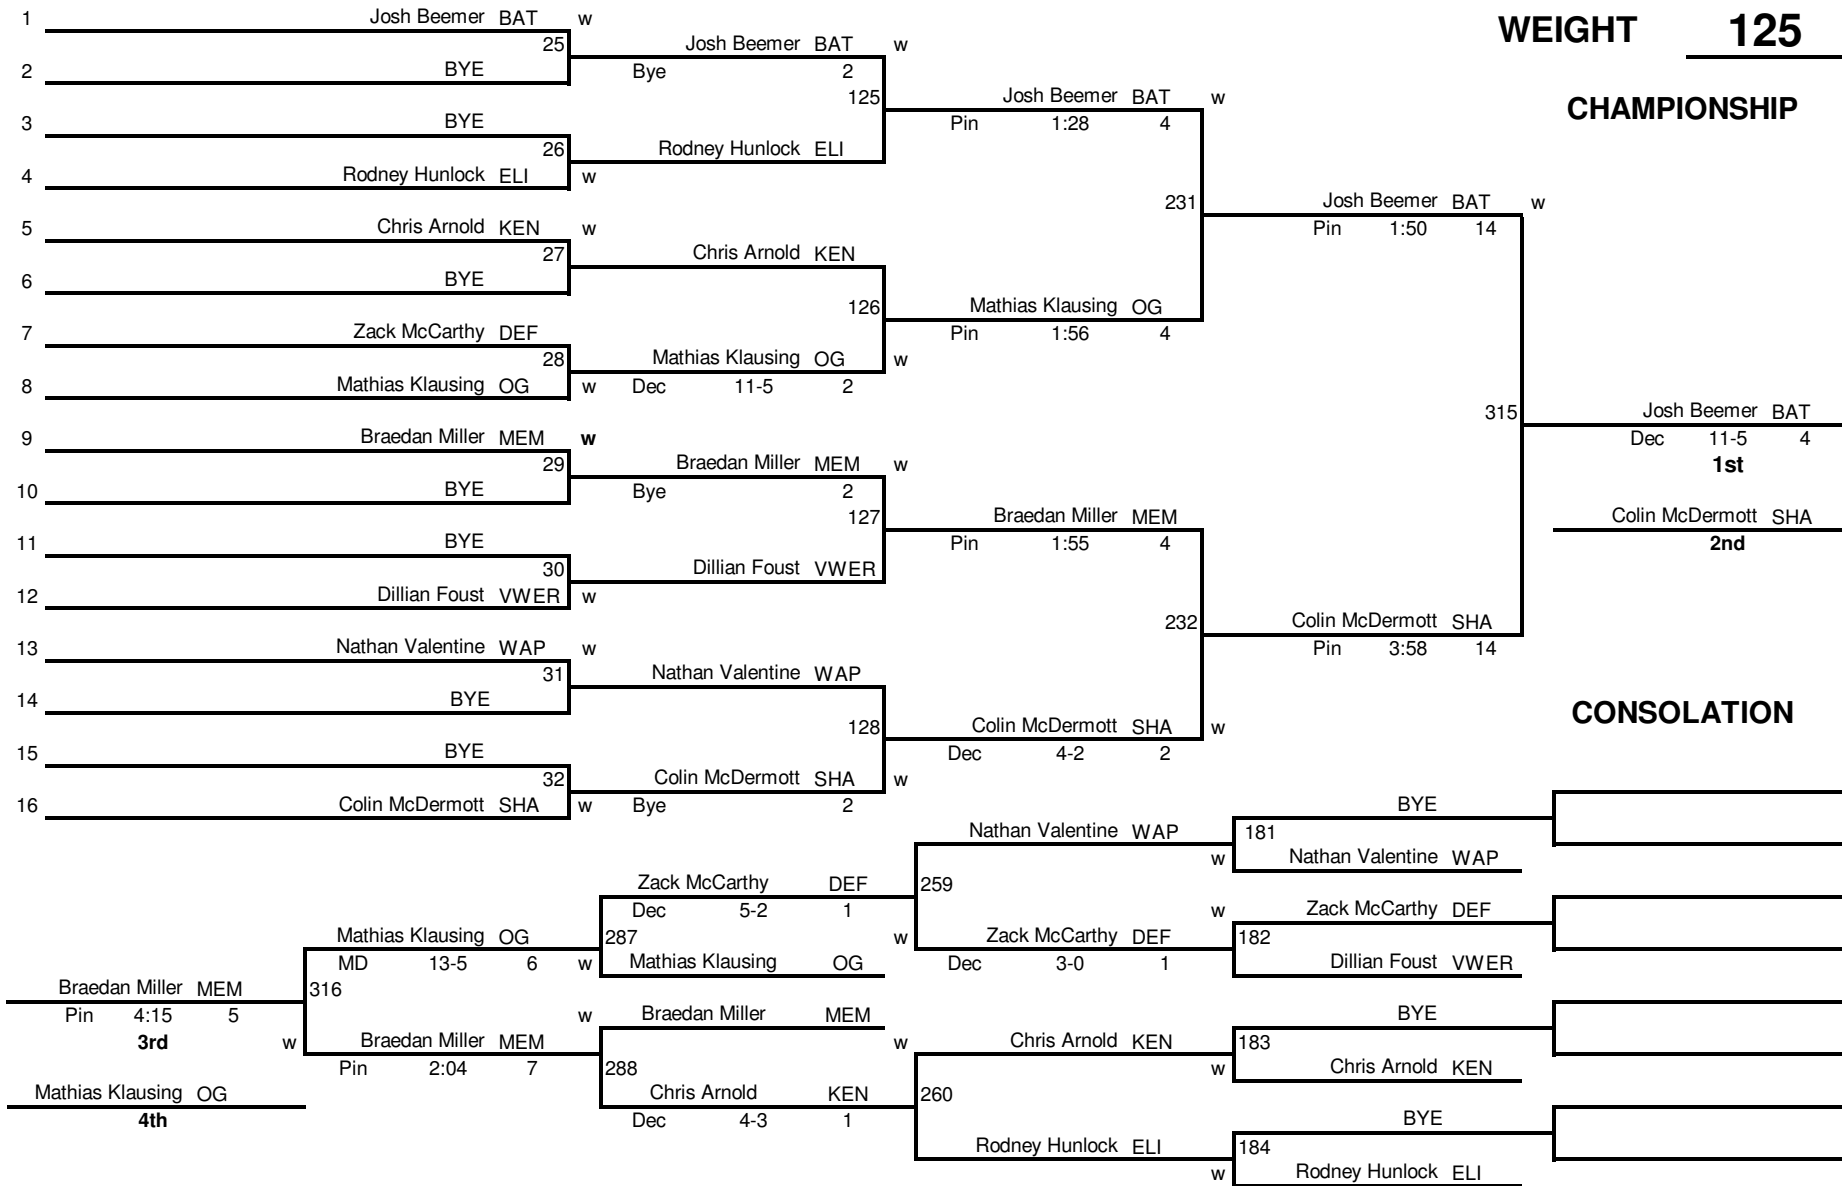

2010 Western Buckeye League Wrestling Tournament

8-MAN

WEIGHT 103

CHAMPIONSHIP

CONSOLATION

2010 Western Buckeye League Wrestling Tournament

8-MAN

WEIGHT 112

CHAMPIONSHIP

2010 Western Buckeye League Wrestling Tournament

WEIGHT 119

CHAMPIONSHIP

2010 Western Buckeye League Wrestling Tournament

2010 Western Buckeye League Wrestling Tournament

WEIGHT 135

CHAMPIONSHIP