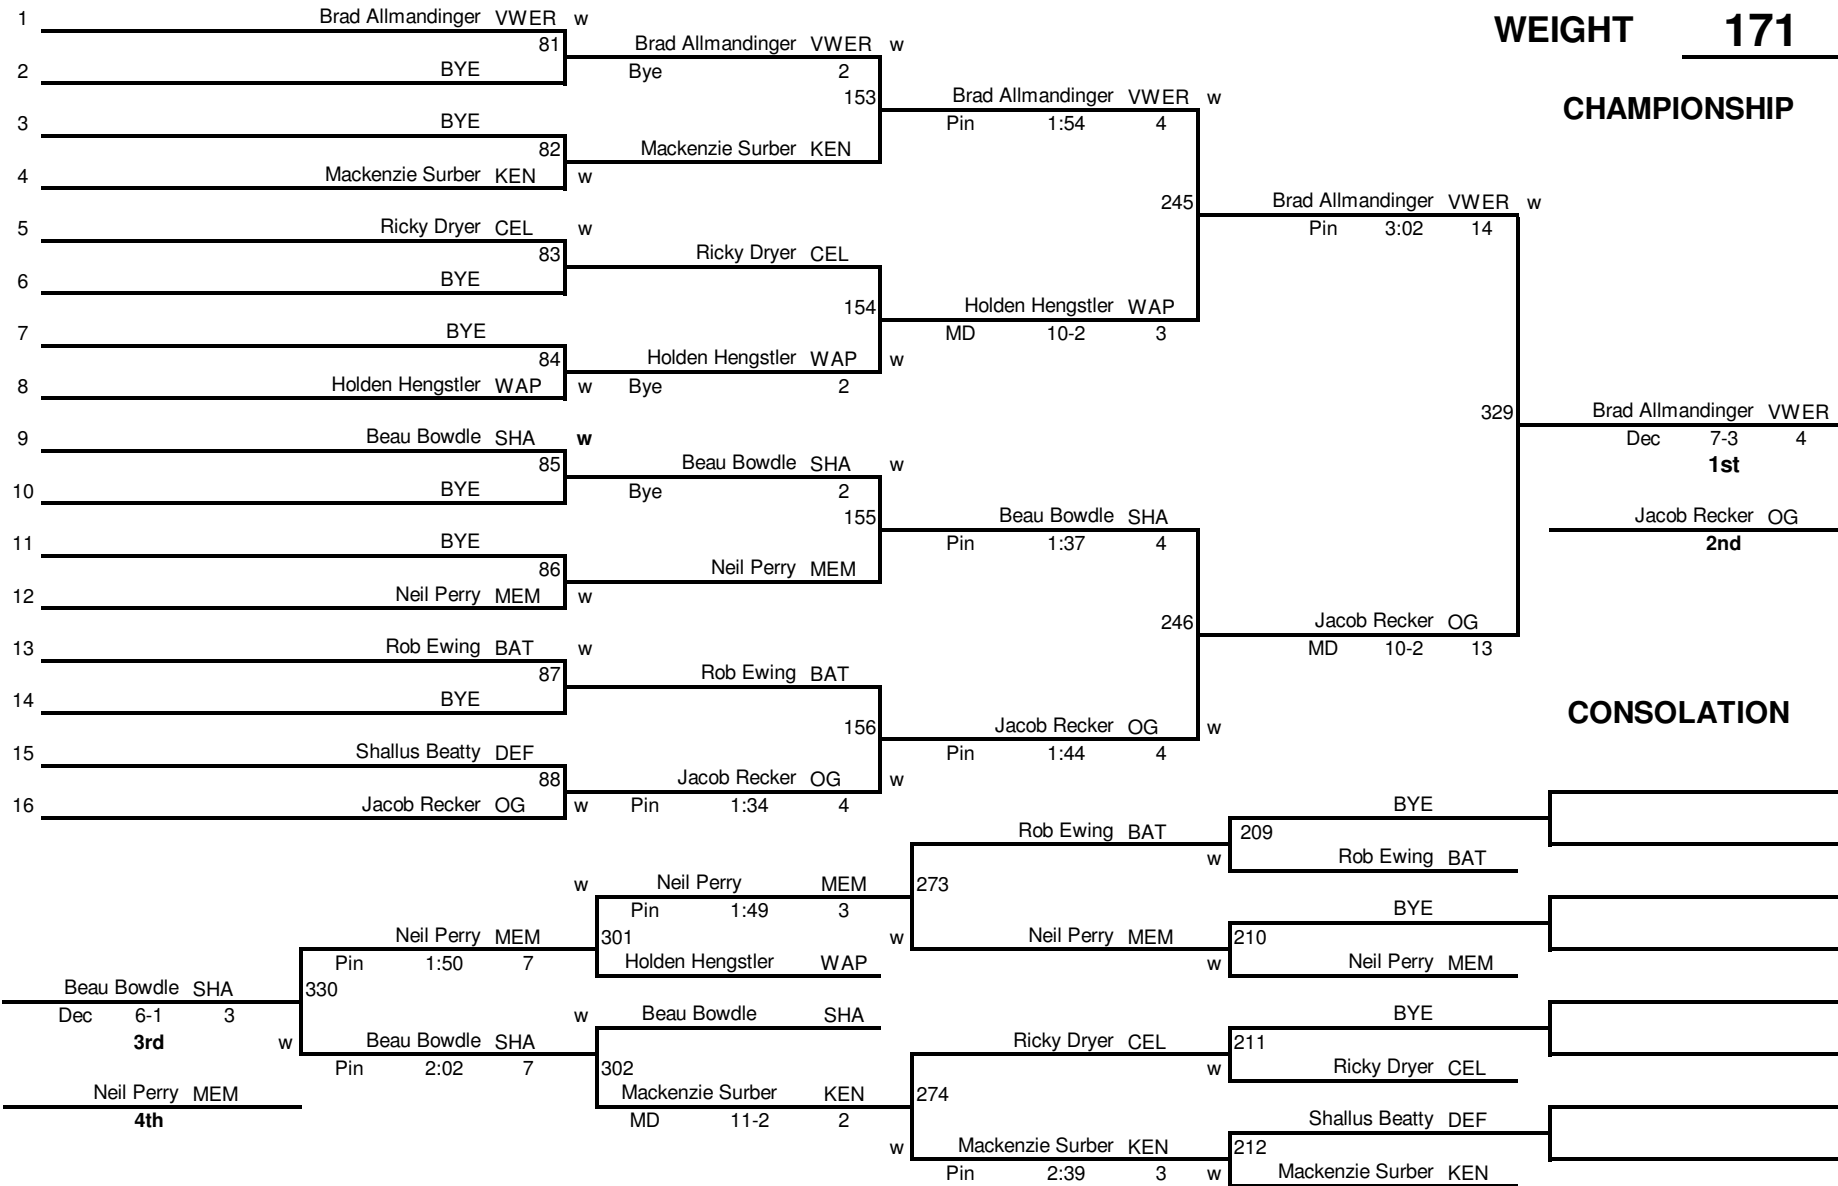

2010 Western Buckeye League Wrestling Tournament

WEIGHT 171

CHAMPIONSHIP