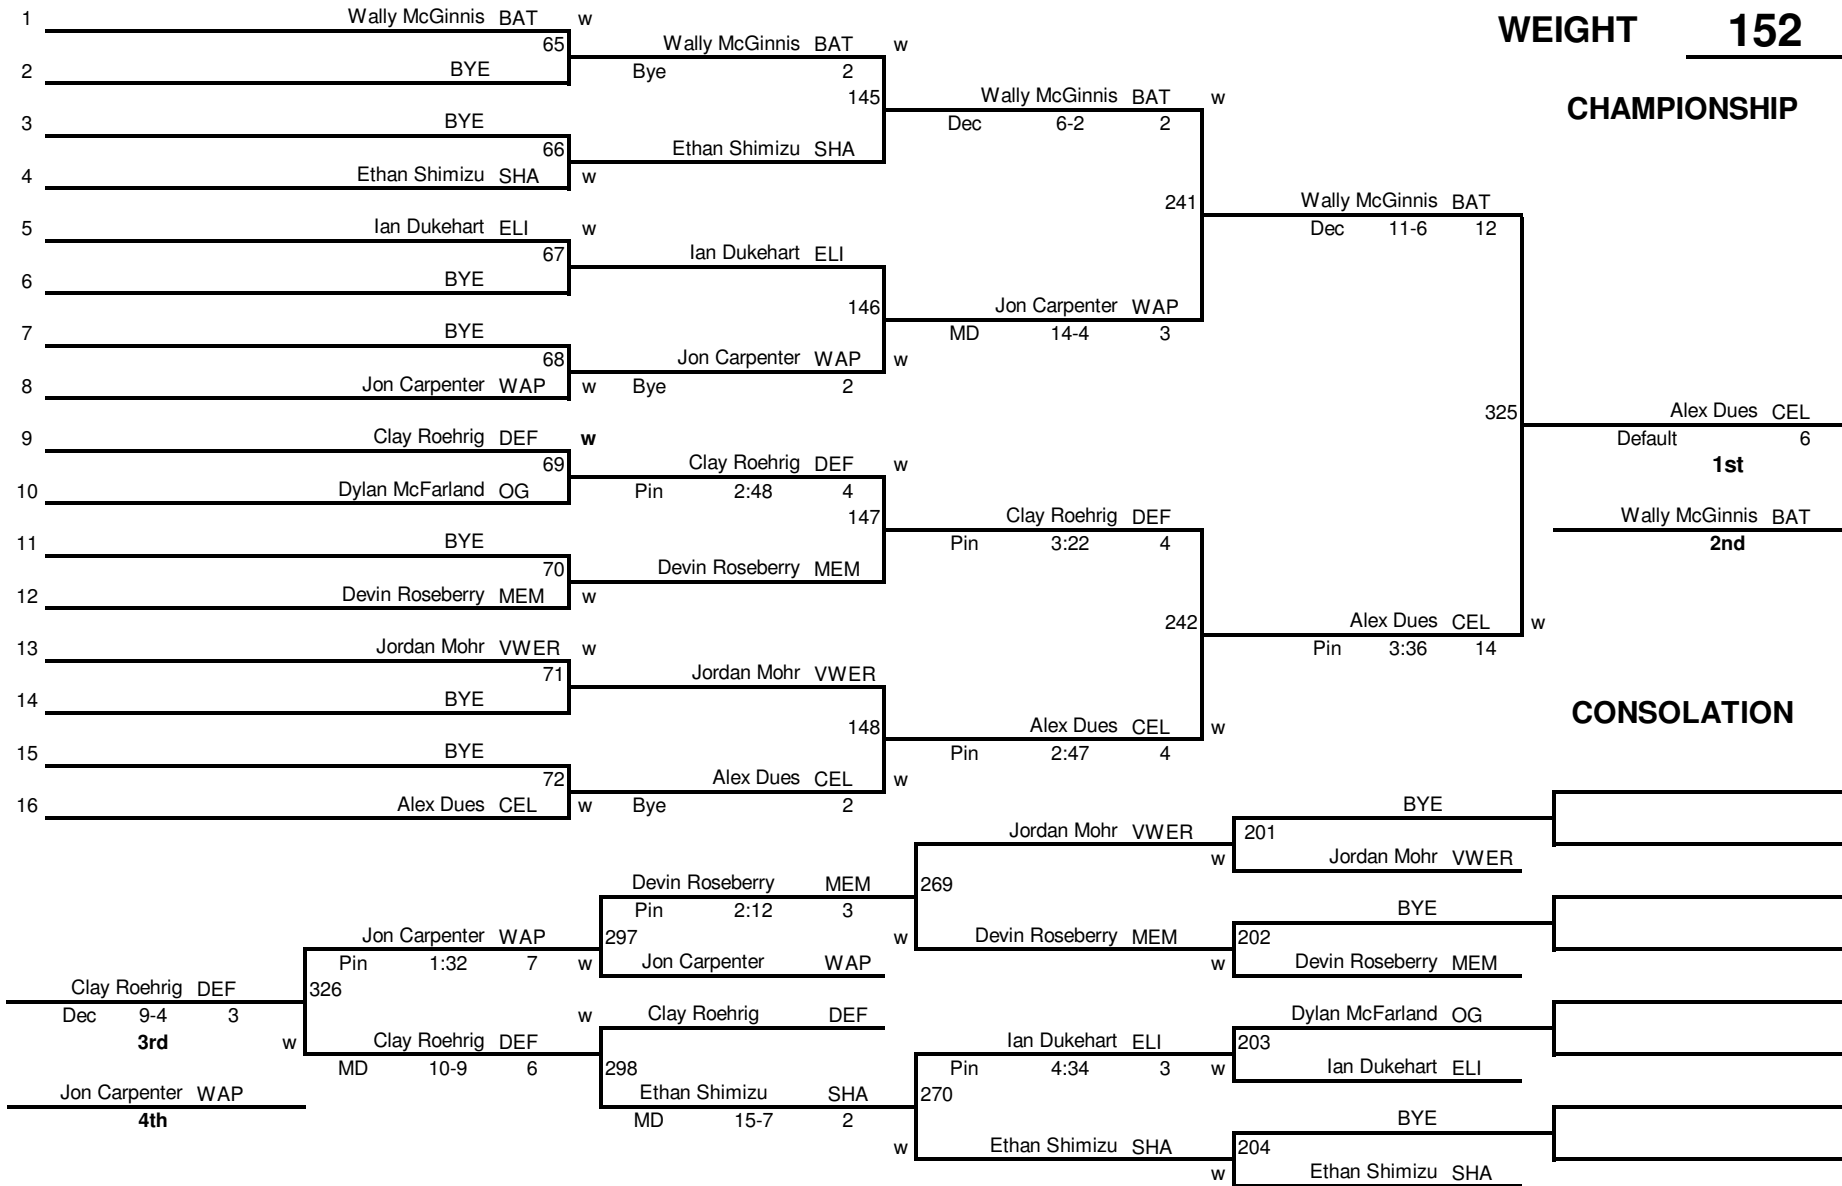

2010 Western Buckeye League Wrestling Tournament