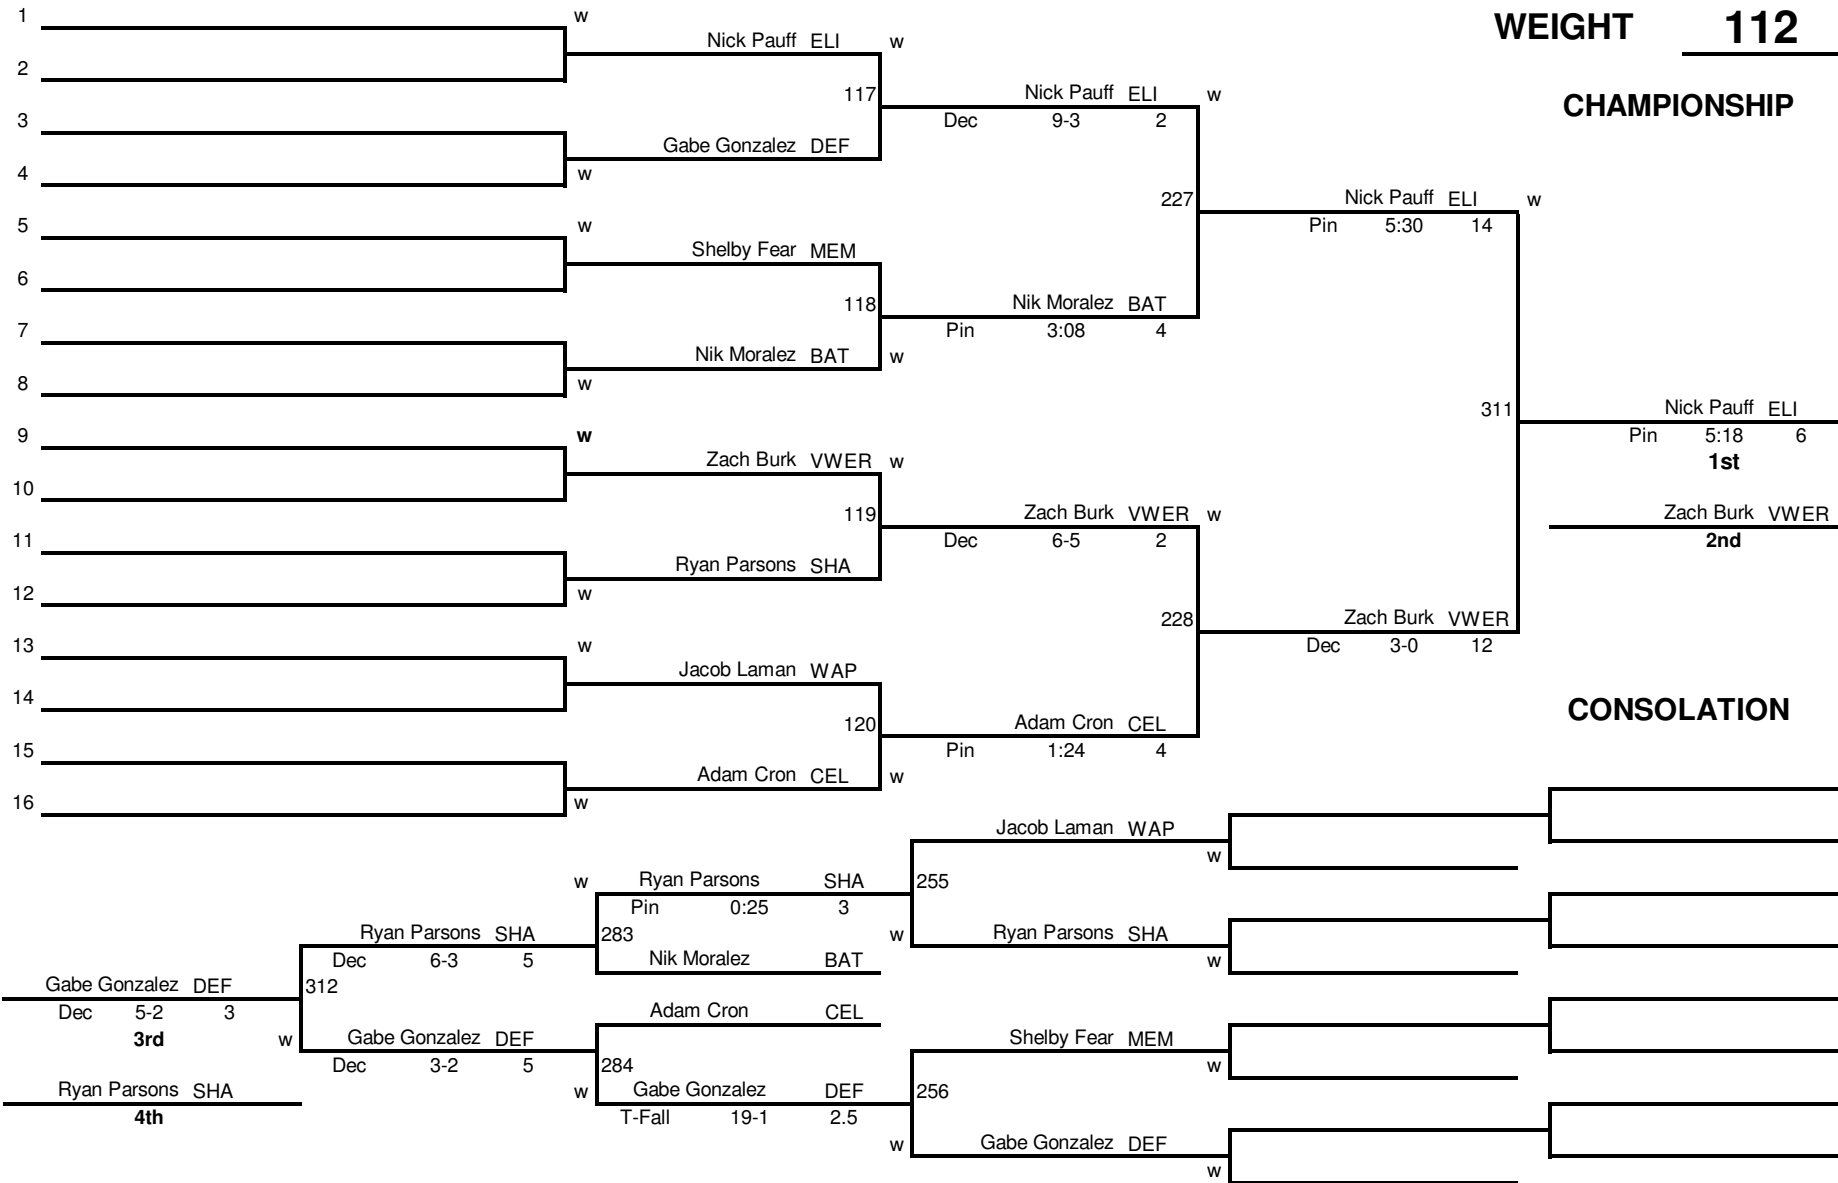

2010 Western Buckeye League Wrestling Tournament

8-MAN

WEIGHT 103

CHAMPIONSHIP

CONSOLATION

2010 Western Buckeye League Wrestling Tournament

8-MAN

WEIGHT 112

CHAMPIONSHIP

2010 Western Buckeye League Wrestling Tournament

WEIGHT 119

CHAMPIONSHIP

2010 Western Buckeye League Wrestling Tournament

2010 Western Buckeye League Wrestling Tournament

WEIGHT 135

CHAMPIONSHIP

CHAMPIONSHIP

2010 Western Buckeye League Wrestling Tournament

WEIGHT 215

CHAMPIONSHIP

2010 Western Buckeye League Wrestling Tournament