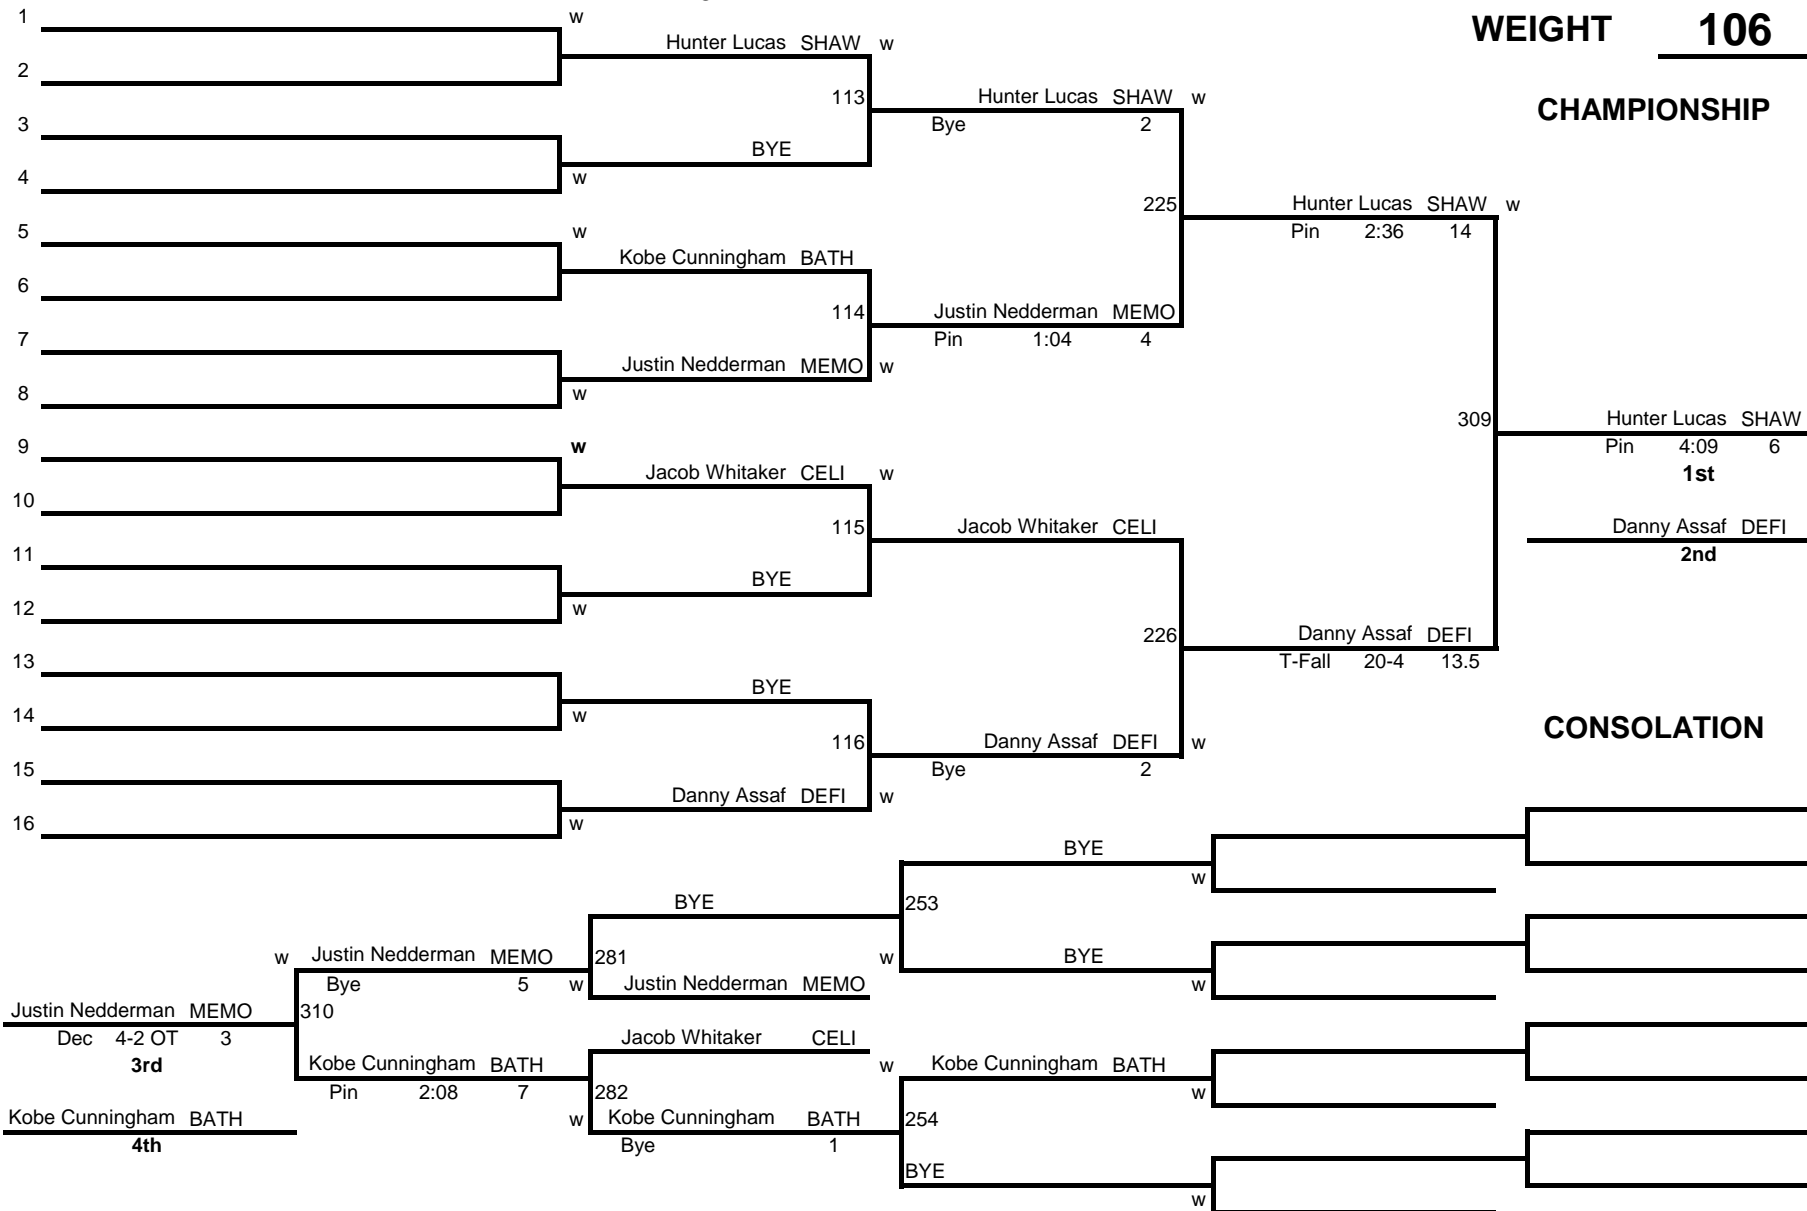

# 2014 Western Buckeye League Wrestling Tournament

**8-MAN**

**WEIGHT 106**

**CHAMPIONSHIP**

# 2014 Western Buckeye League Wrestling Tournament

**WEIGHT 113**

**CHAMPIONSHIP**