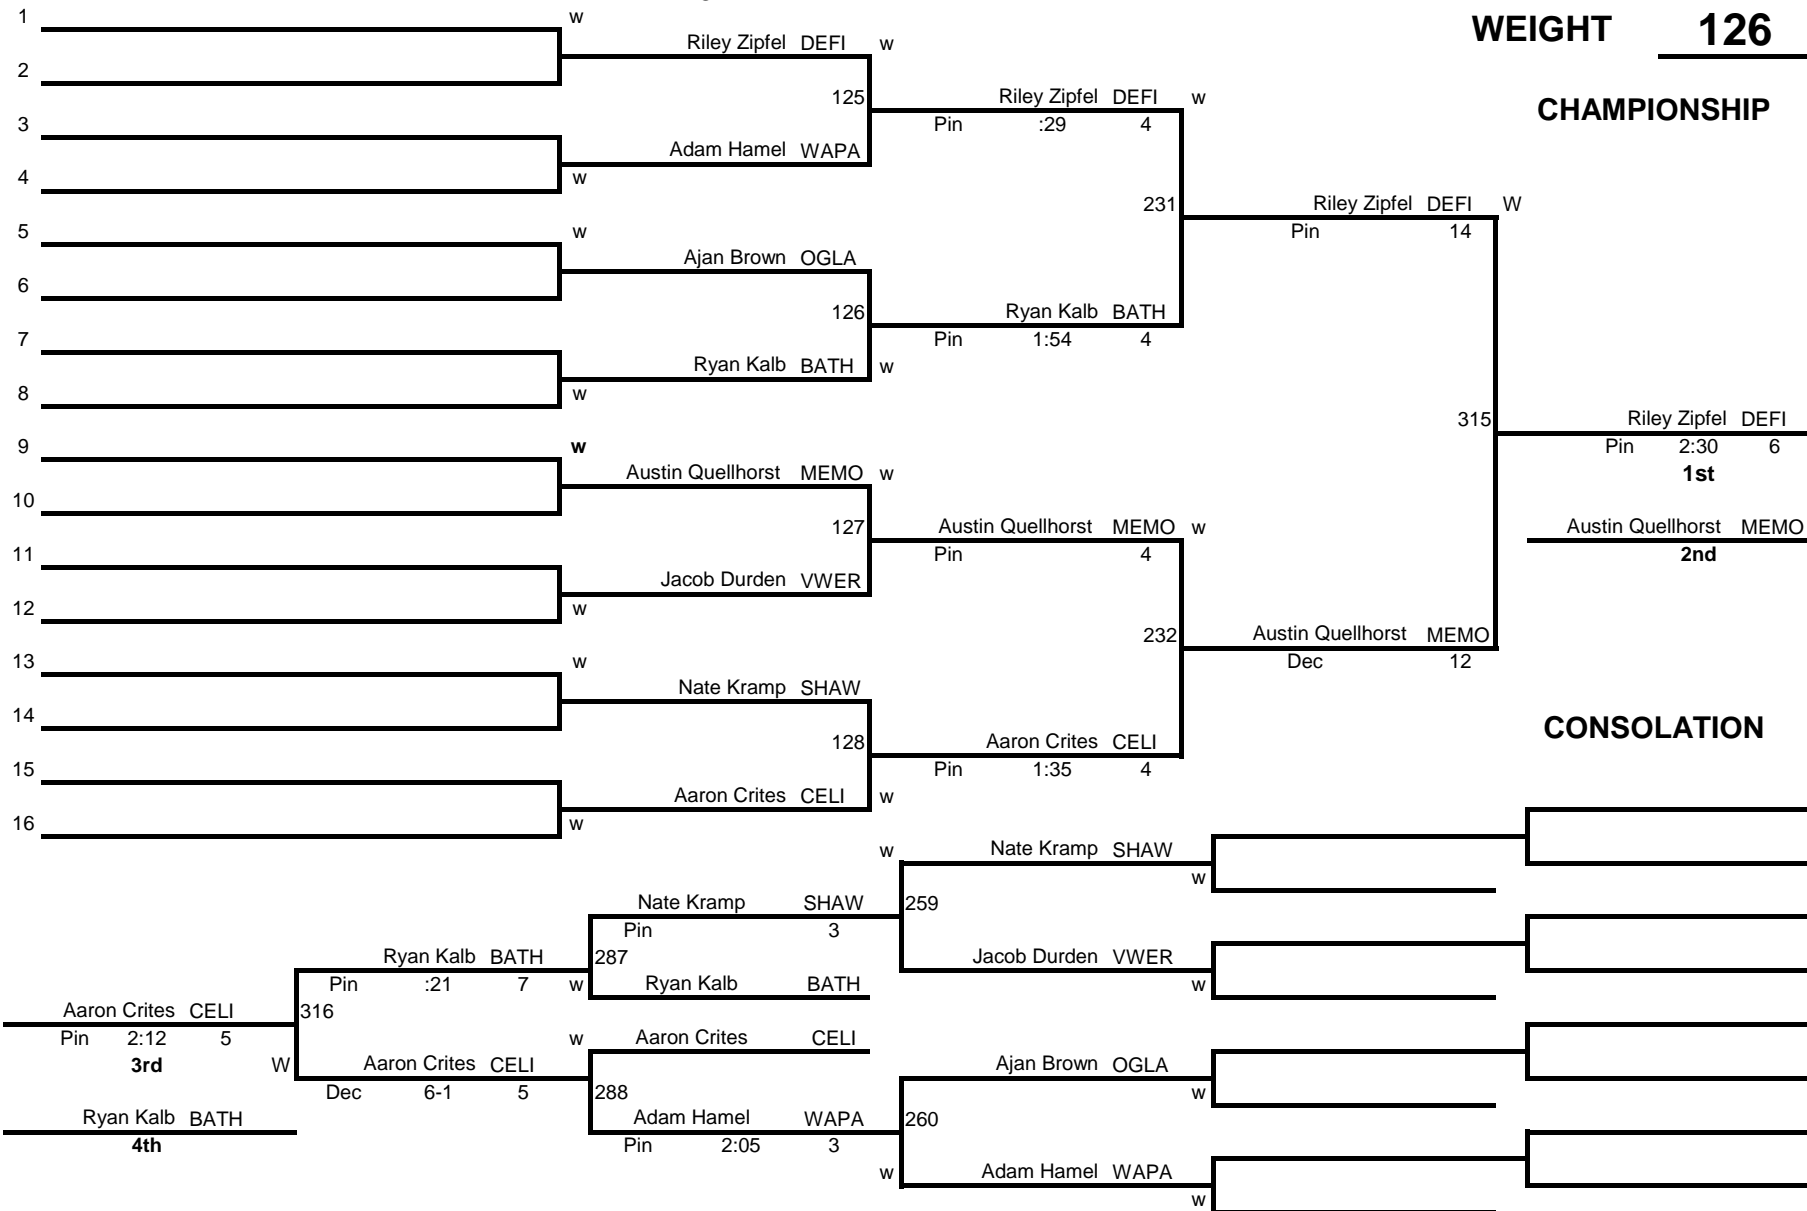

2014 Western Buckeye League Wrestling Tournament

8-MAN

WEIGHT 126

CHAMPIONSHIP