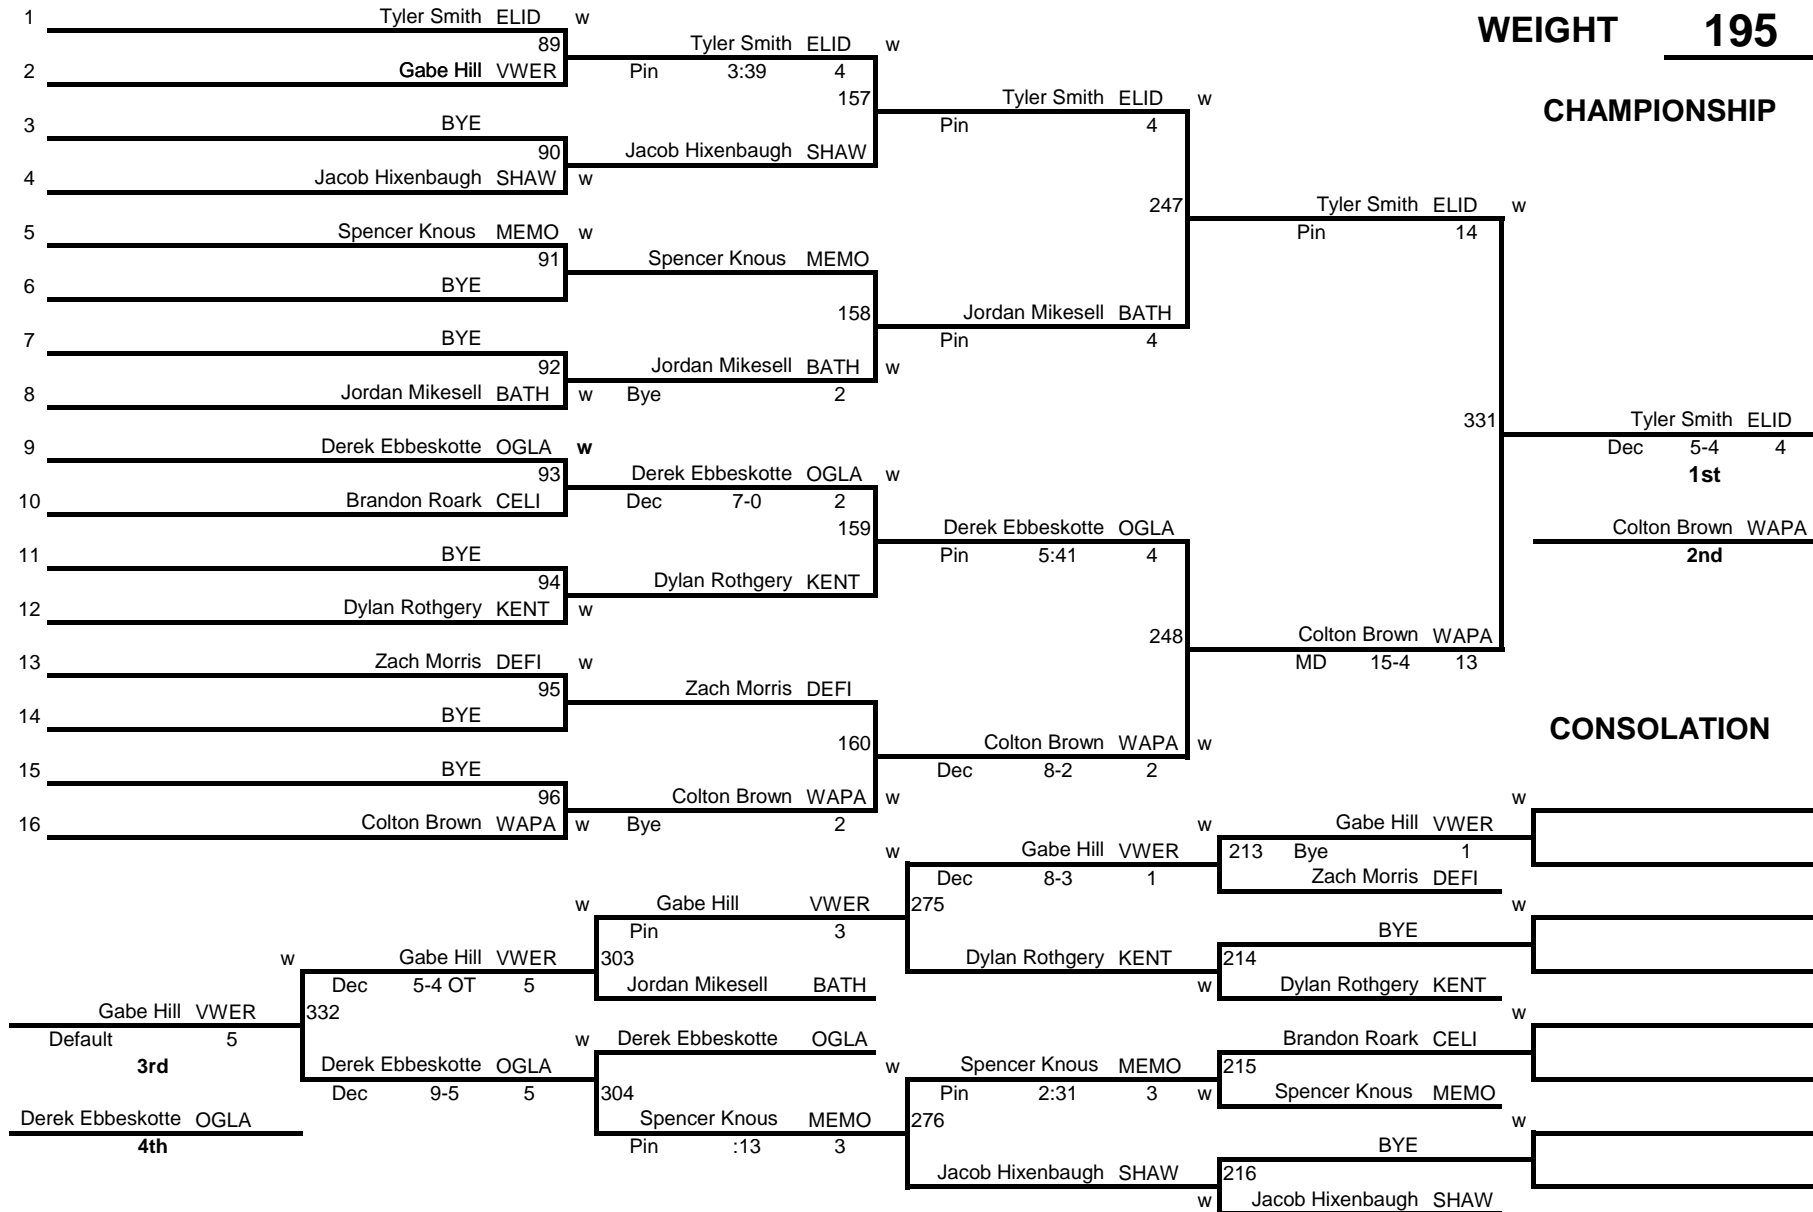

# 2014 Western Buckeye League Wrestling Tournament