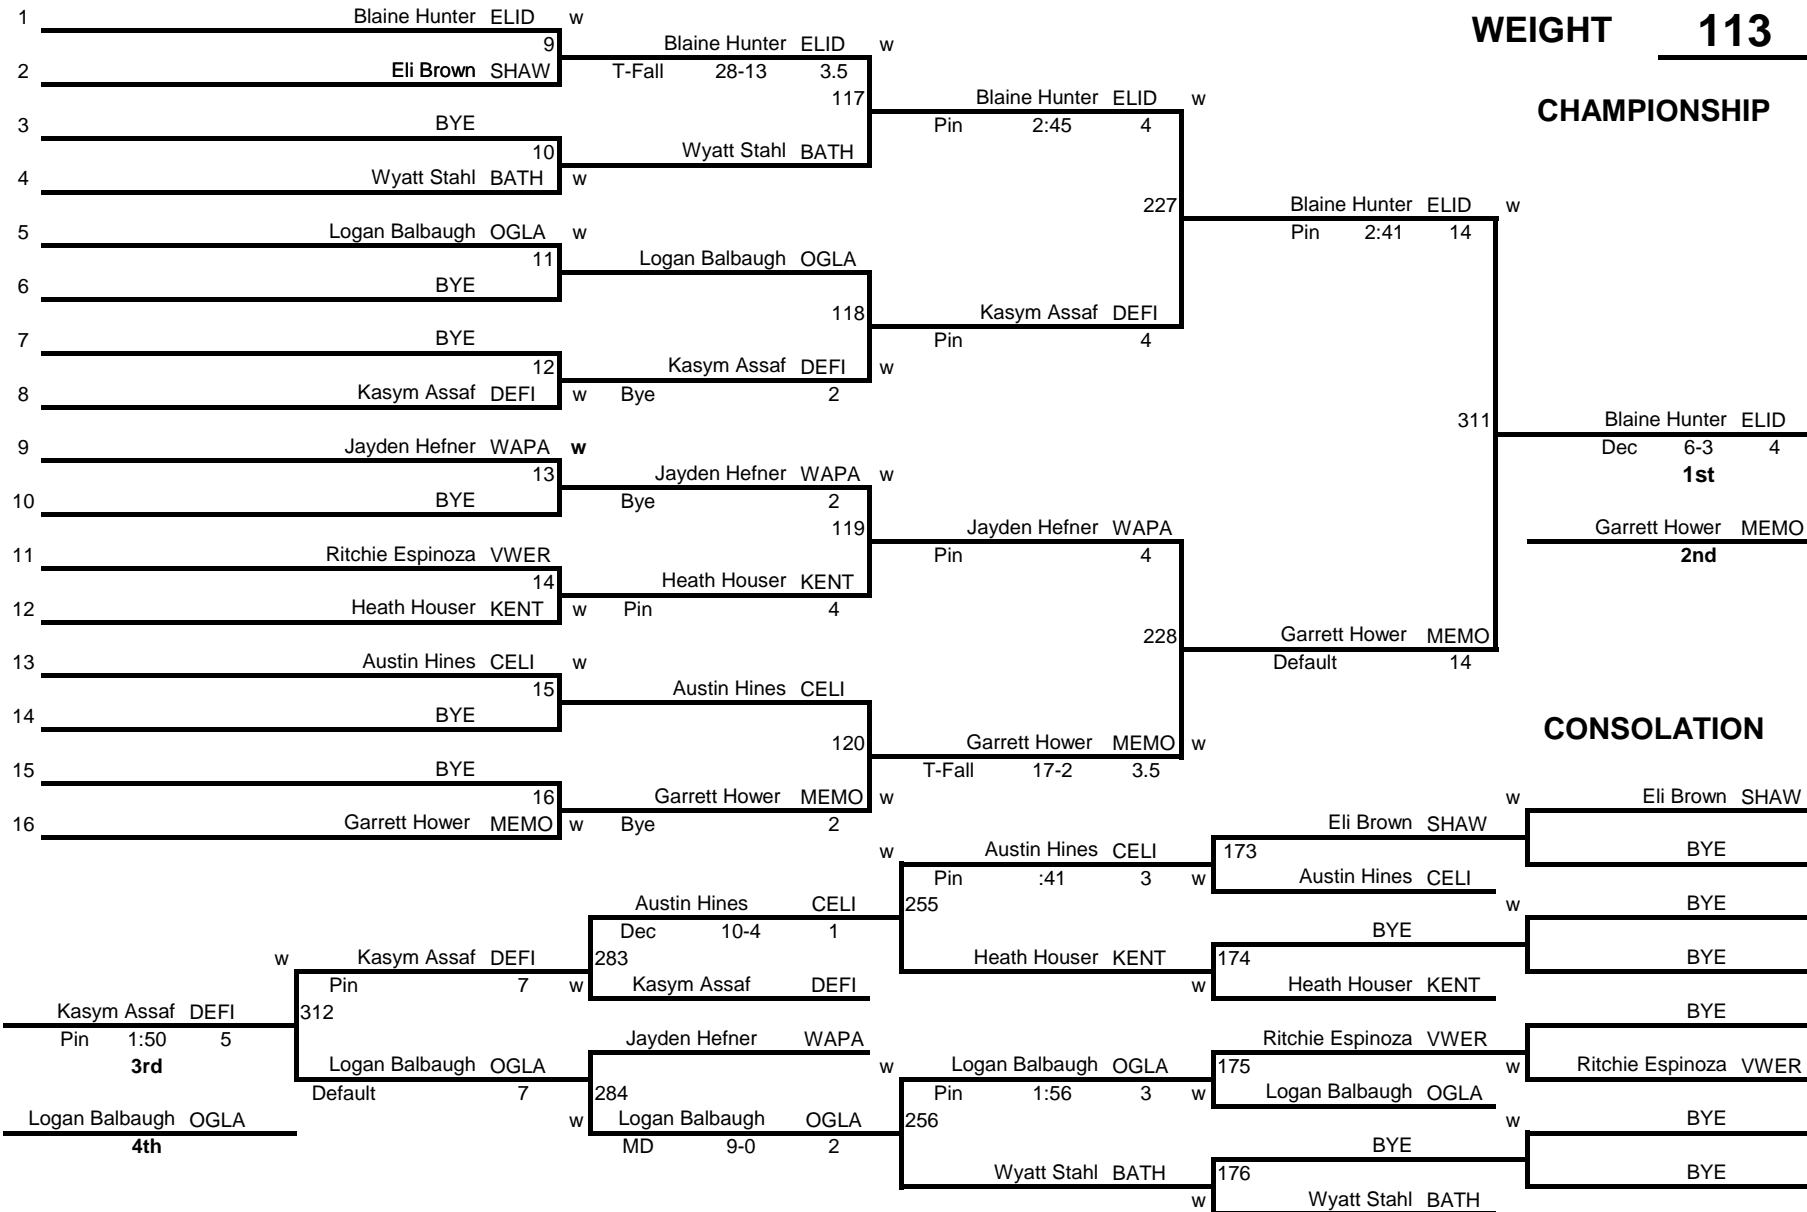

# 2014 Western Buckeye League Wrestling Tournament

**8-MAN**

**WEIGHT 106**

**CHAMPIONSHIP**

# 2014 Western Buckeye League Wrestling Tournament

**WEIGHT 113**

**CHAMPIONSHIP**