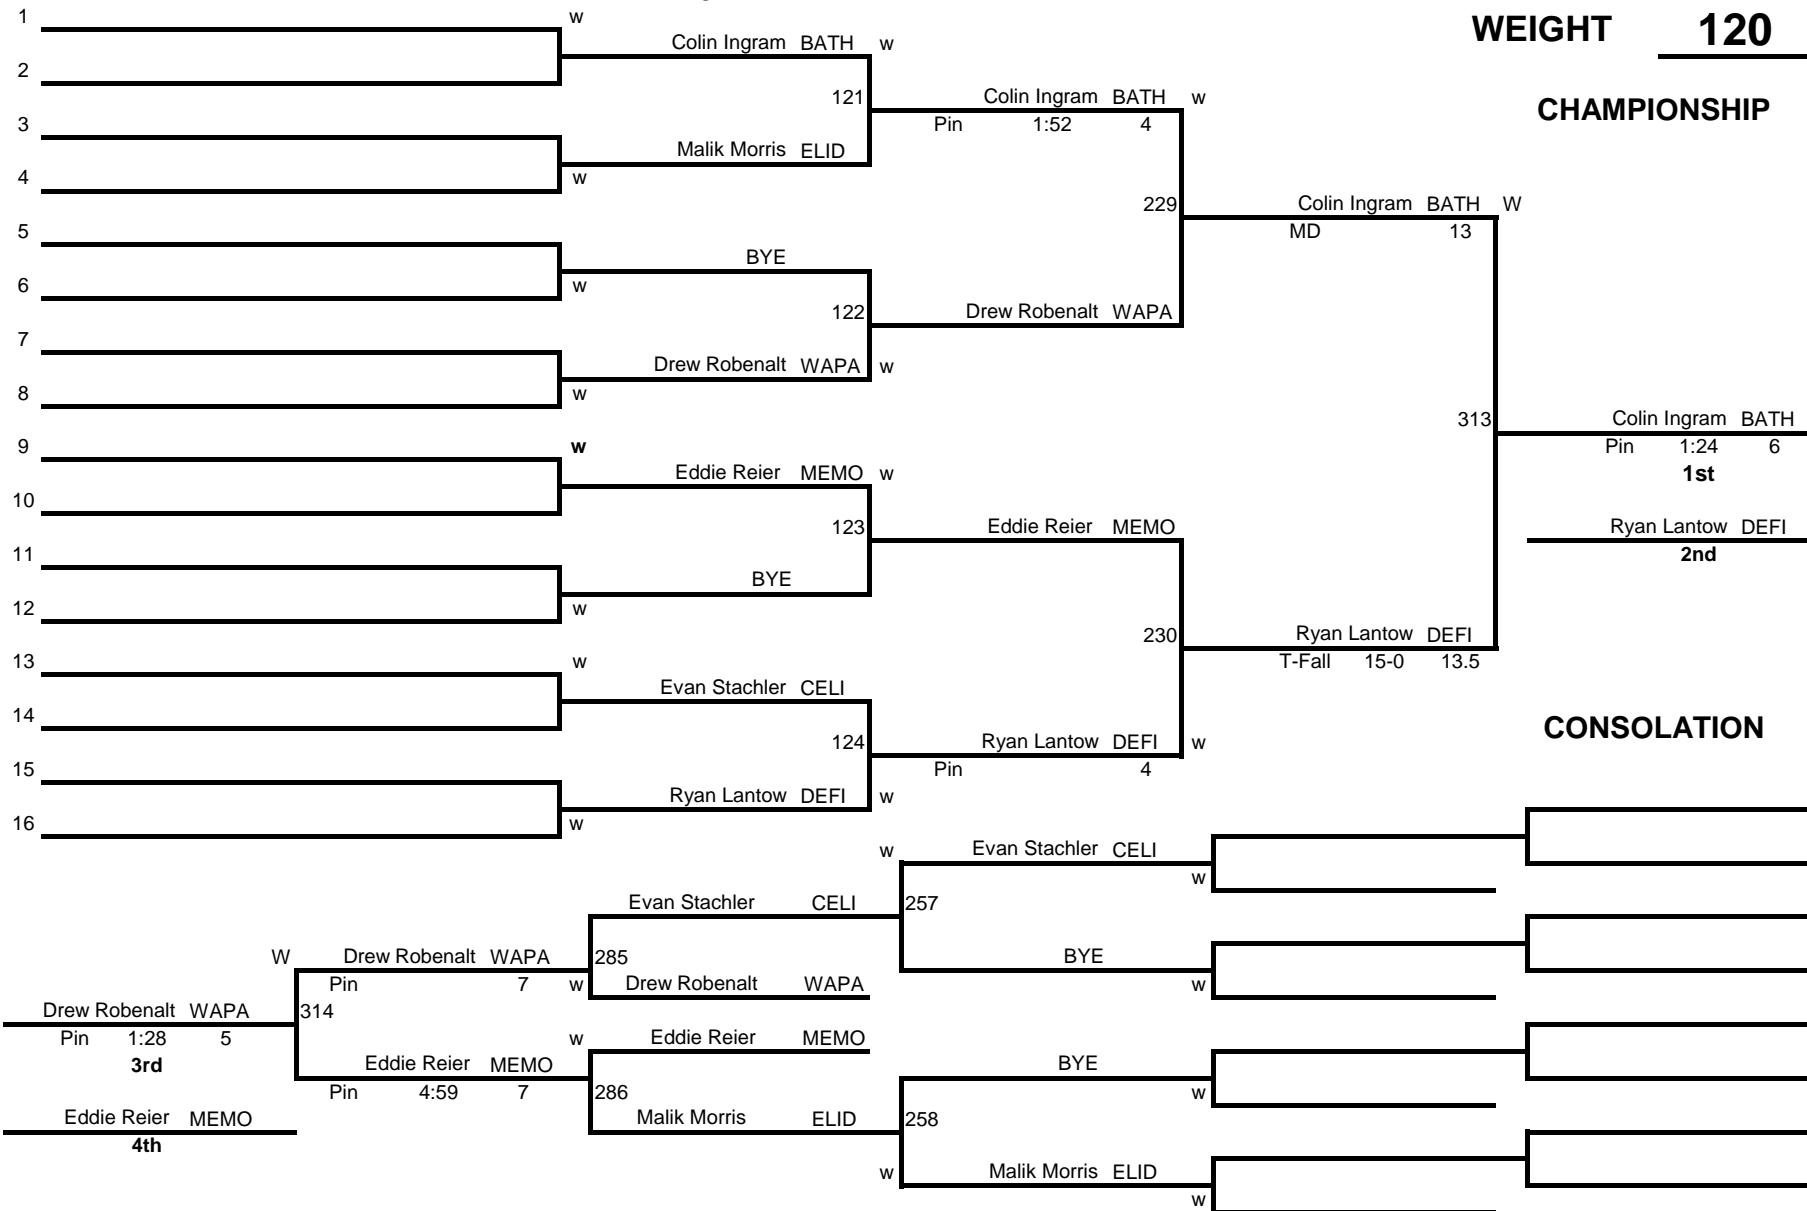

2014 Western Buckeye League Wrestling Tournament

8-MAN

WEIGHT 120

CHAMPIONSHIP