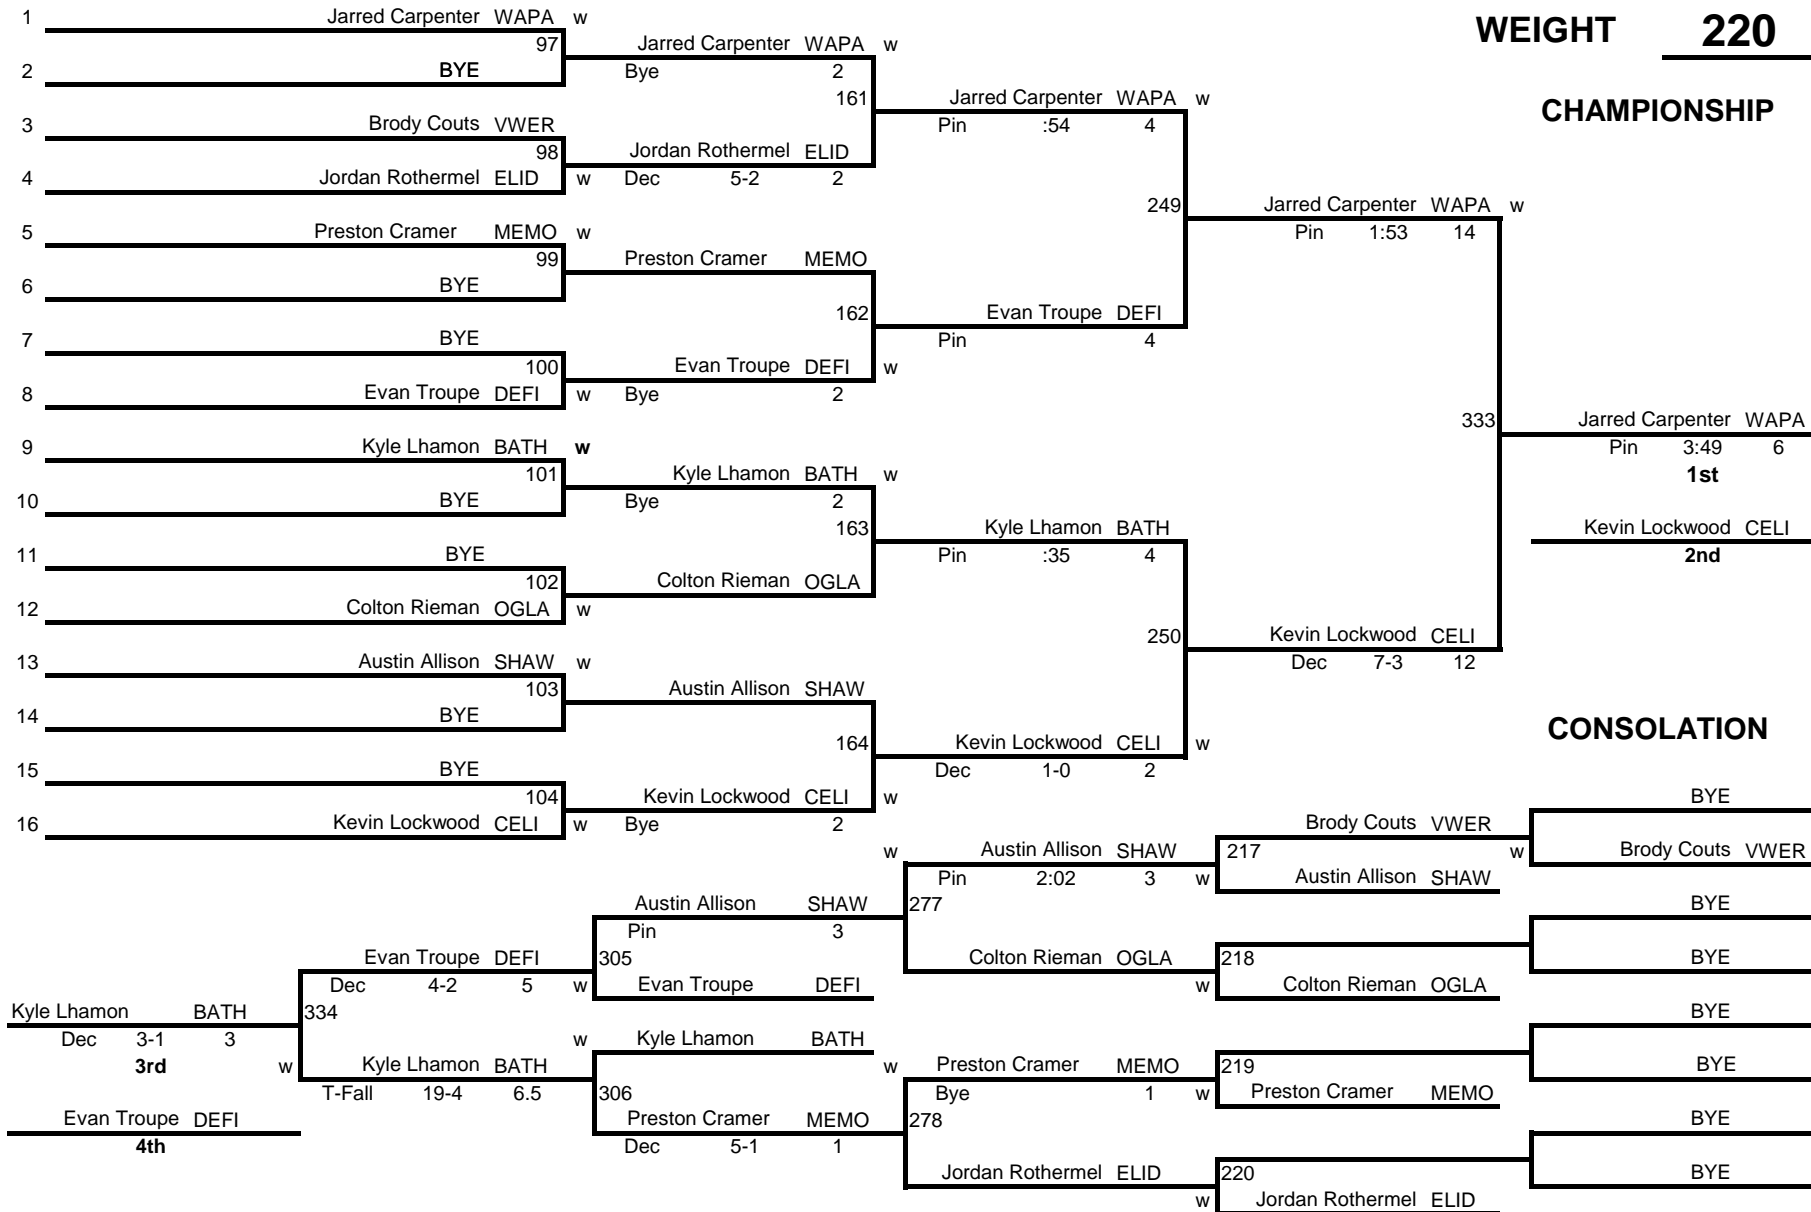

2014 Western Buckeye League Wrestling Tournament

WEIGHT 220

CHAMPIONSHIP

CONSOLATION