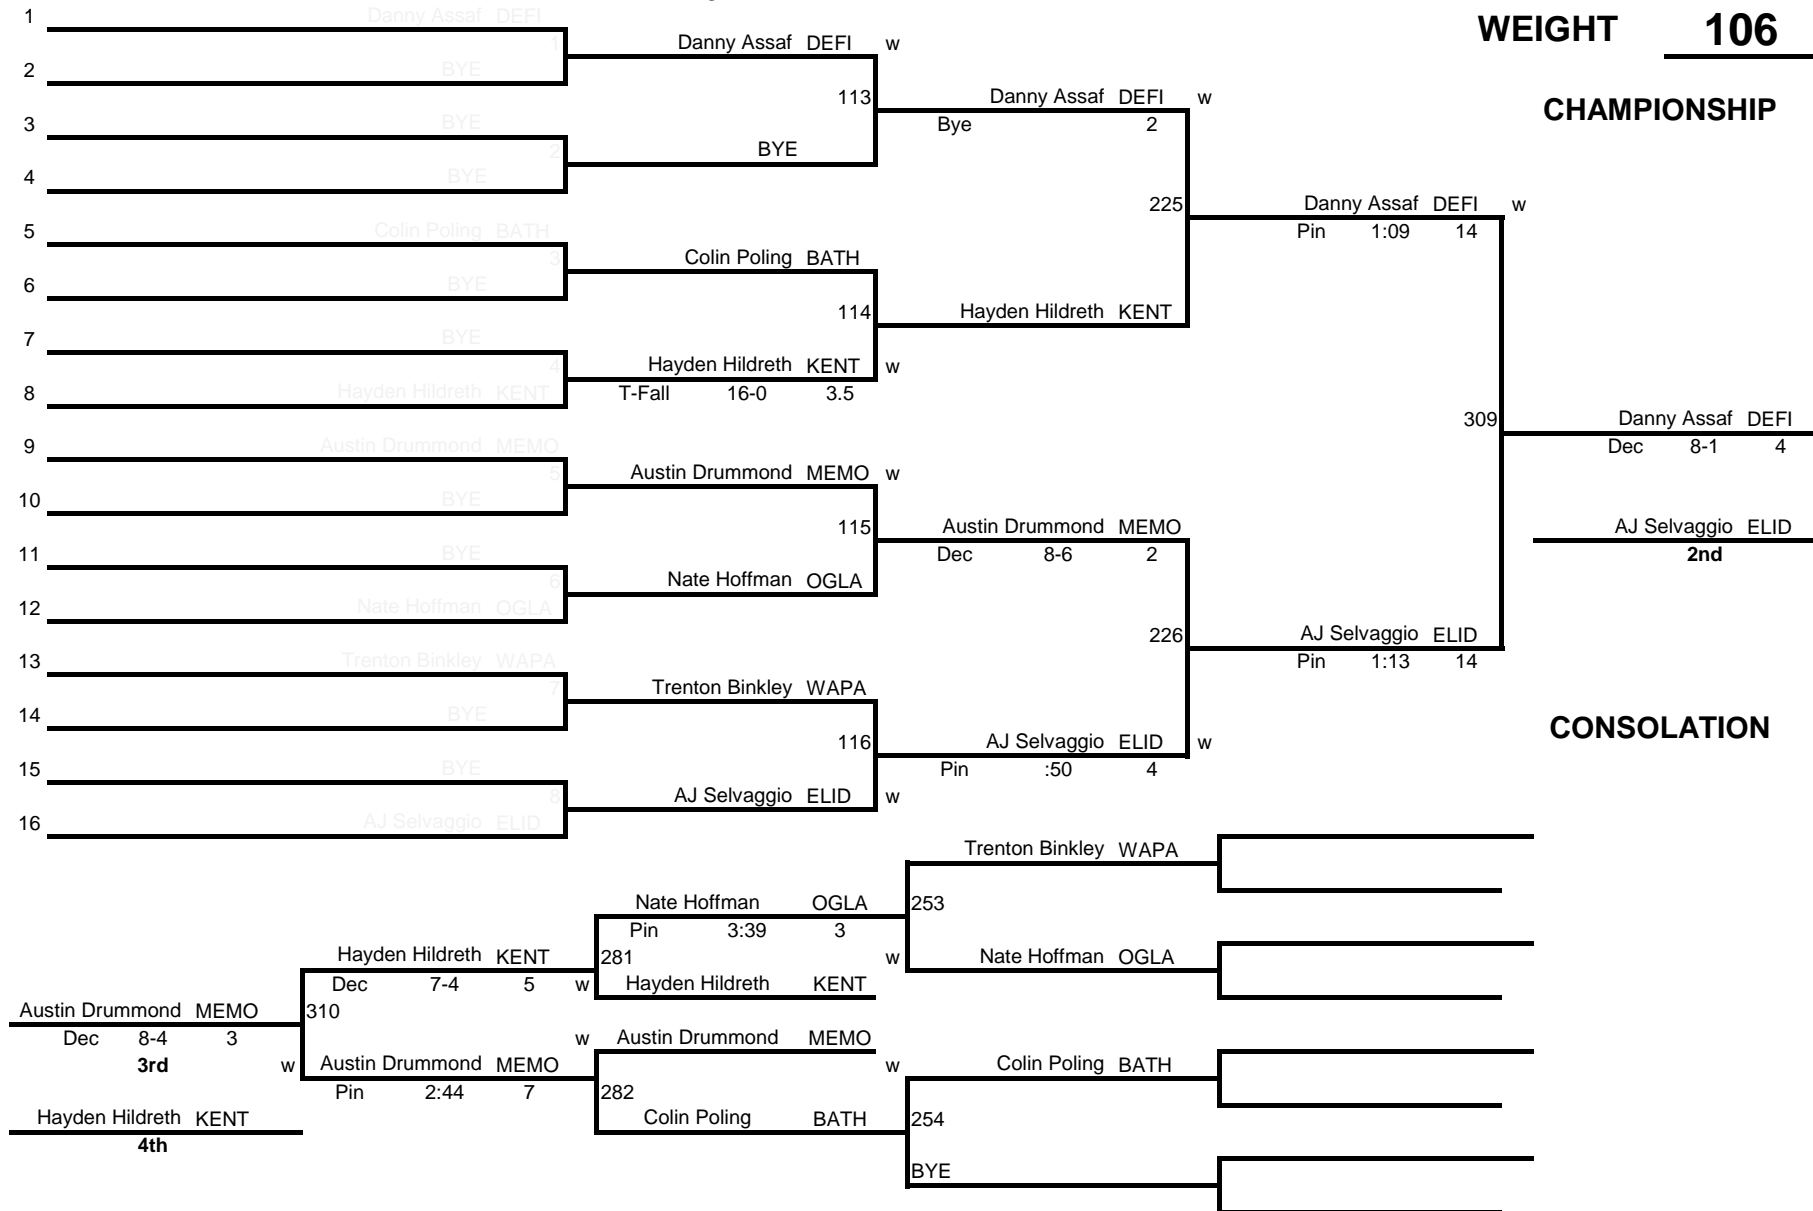

2015 Western Buckeye League Wrestling Tournament

8-MAN

WEIGHT 106

CHAMPIONSHIP

CONSOLATION