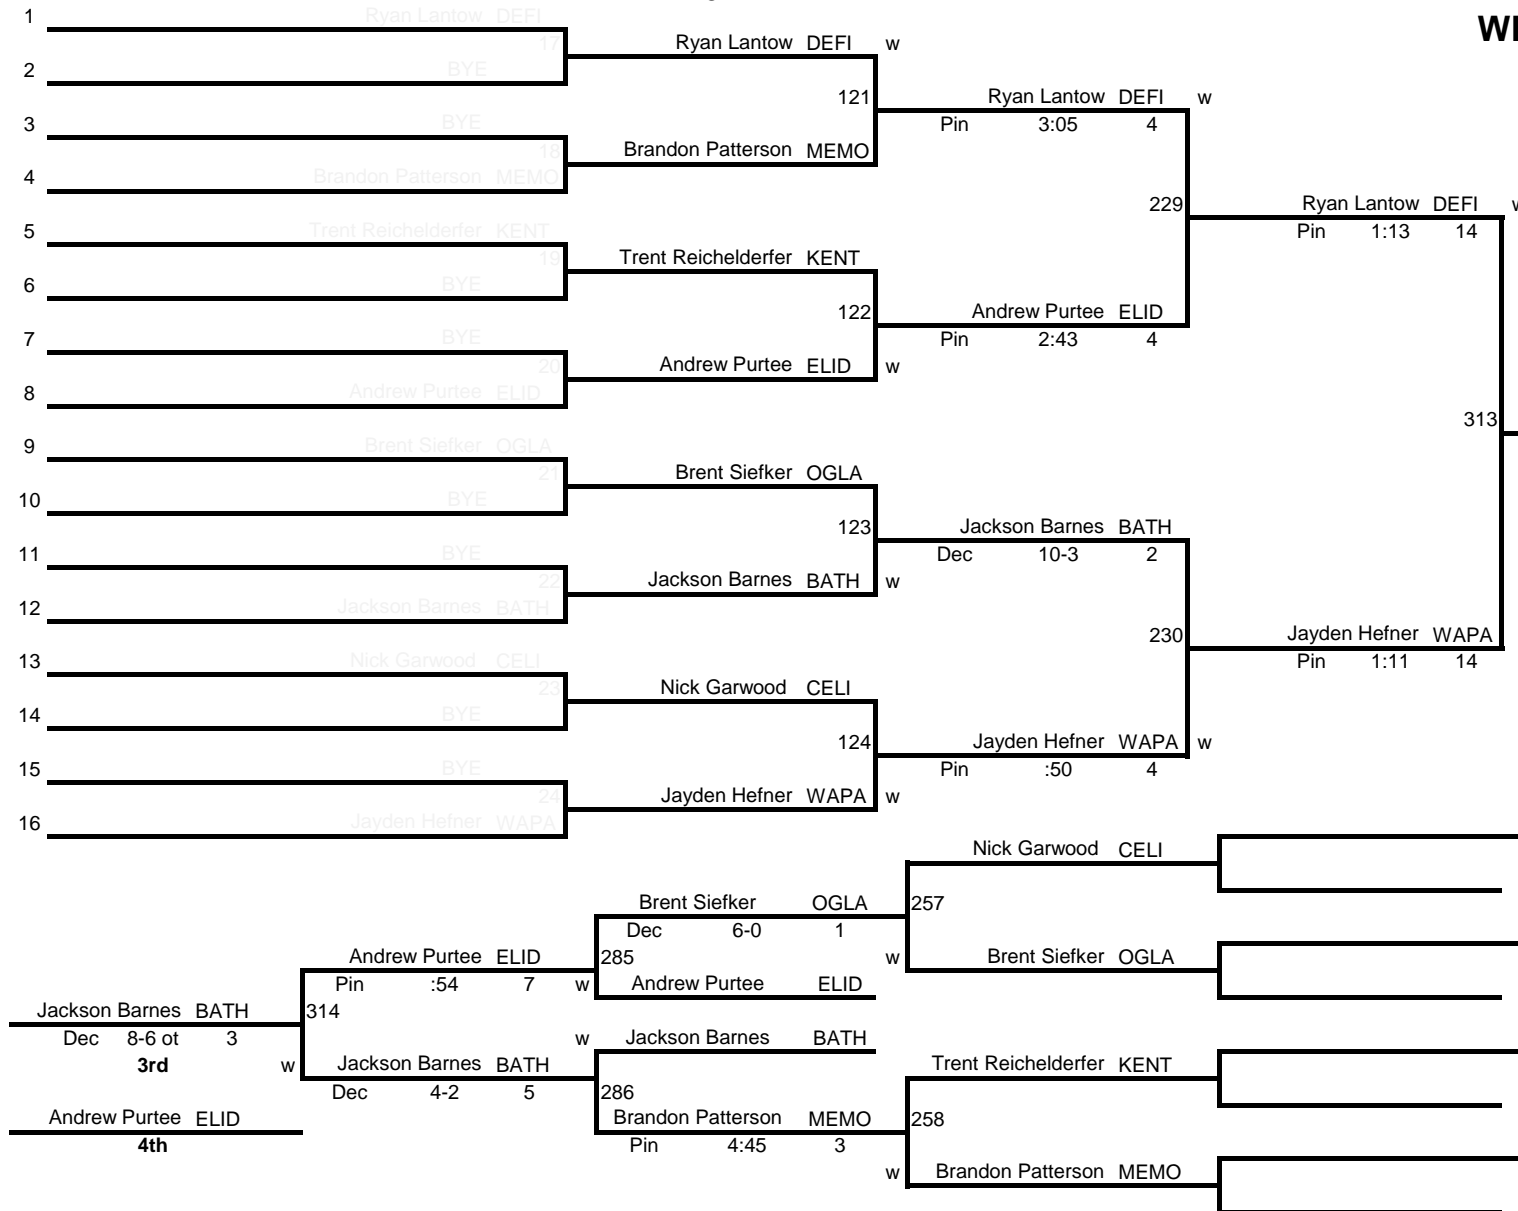

2015 Western Buckeye League Wrestling Tournament

8-MAN

WEIGHT 120

CHAMPIONSHIP

Ryan Lantow DEFI
Dec 10-7 4
1st

Jayden Hefner WAPA
2nd

CONSOLATION