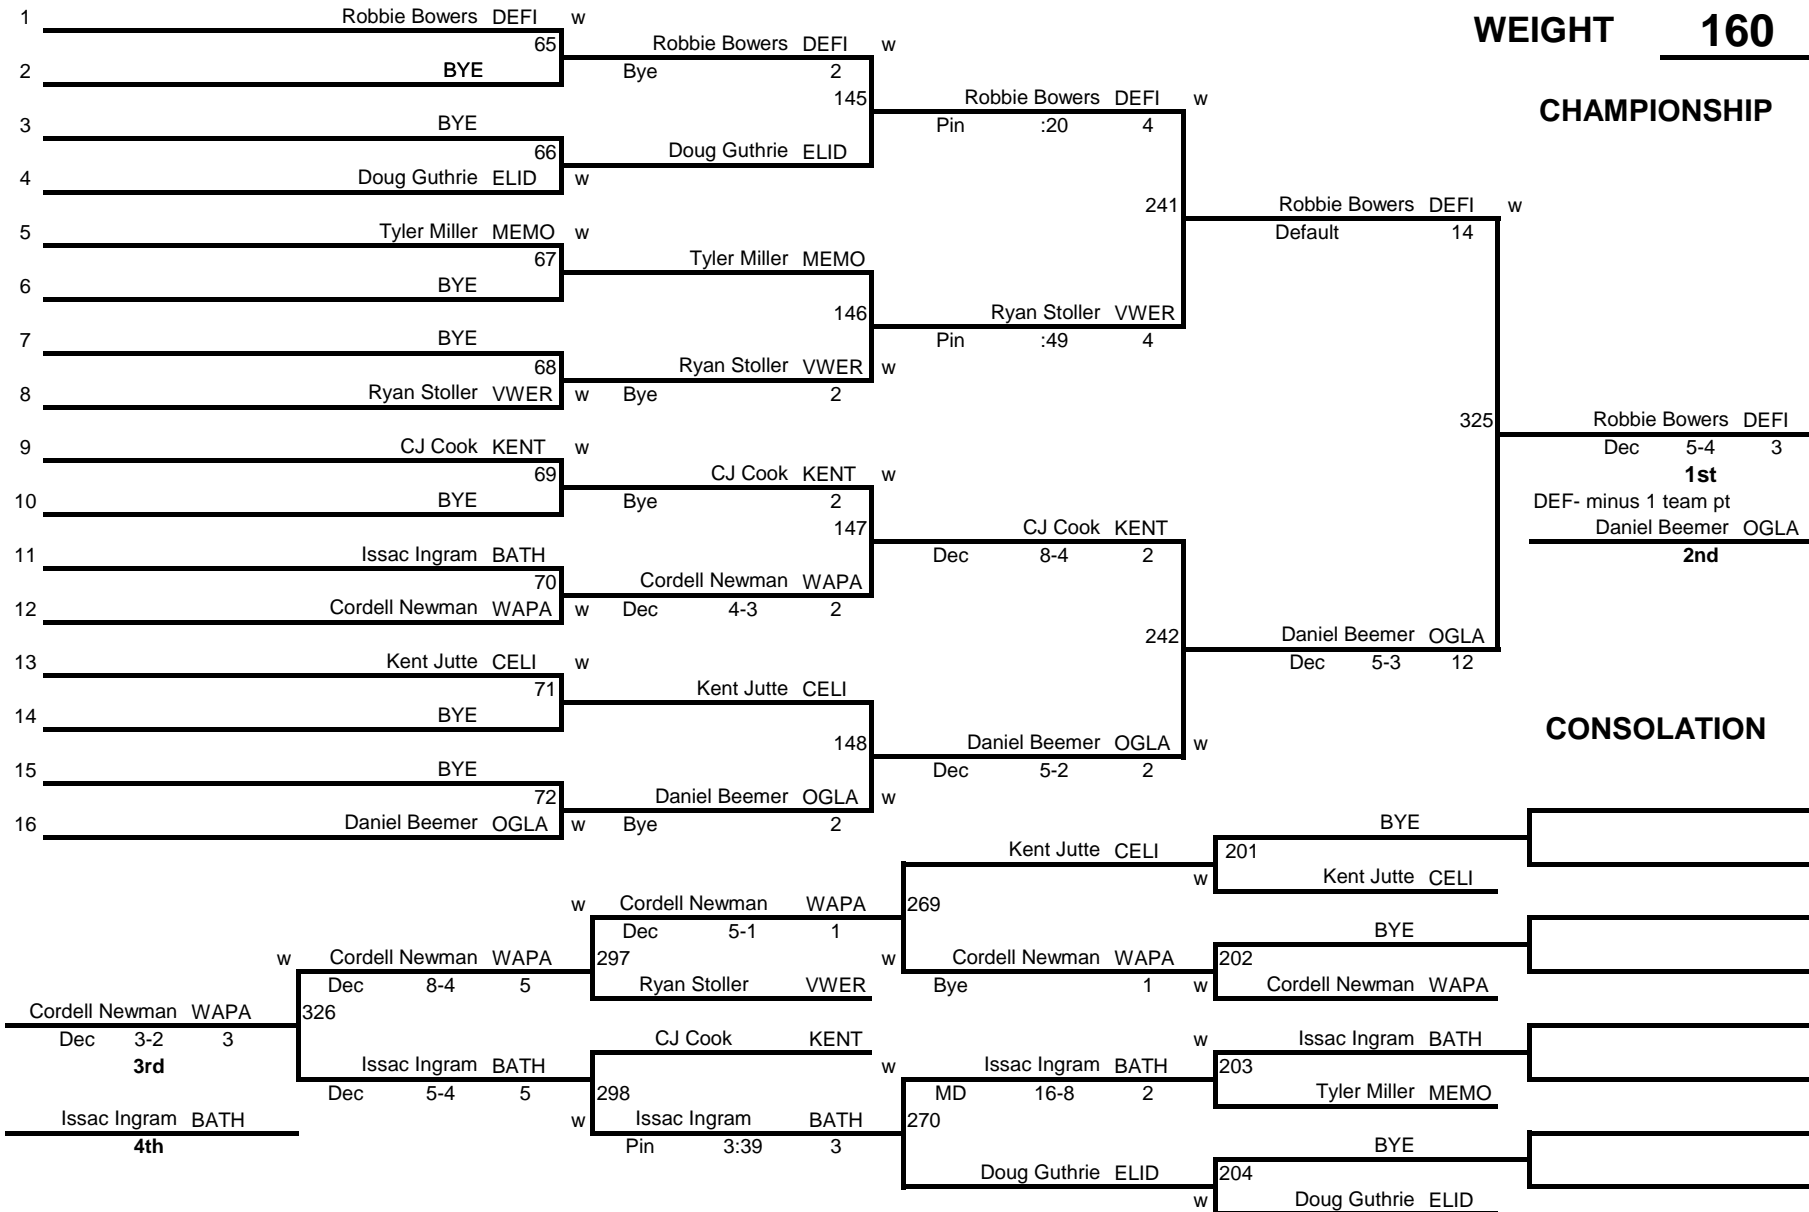

2015 Western Buckeye League Wrestling Tournament

WEIGHT 160

CHAMPIONSHIP

CONSOLATION