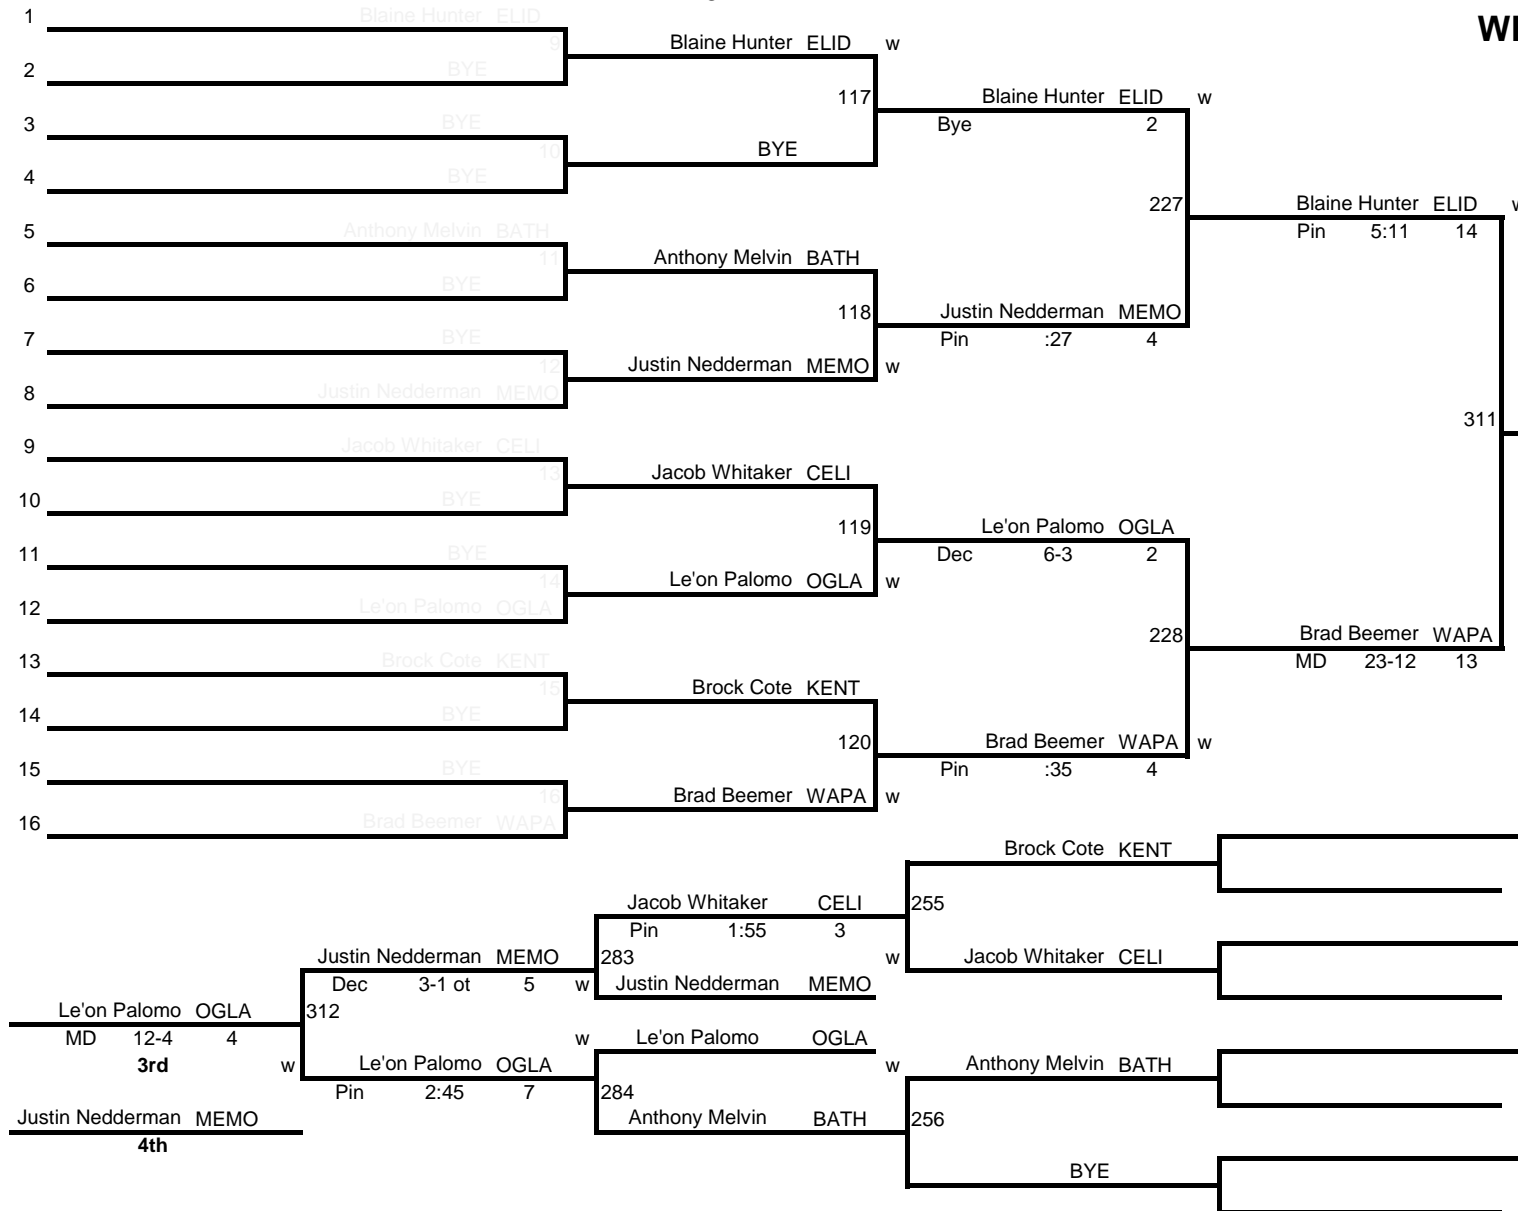

2015 Western Buckeye League Wrestling Tournament

8-MAN

WEIGHT 113

CHAMPIONSHIP

Blaine Hunter ELID
Default 6

1st

Brad Beemer WAPA

2nd

CONSOLATION