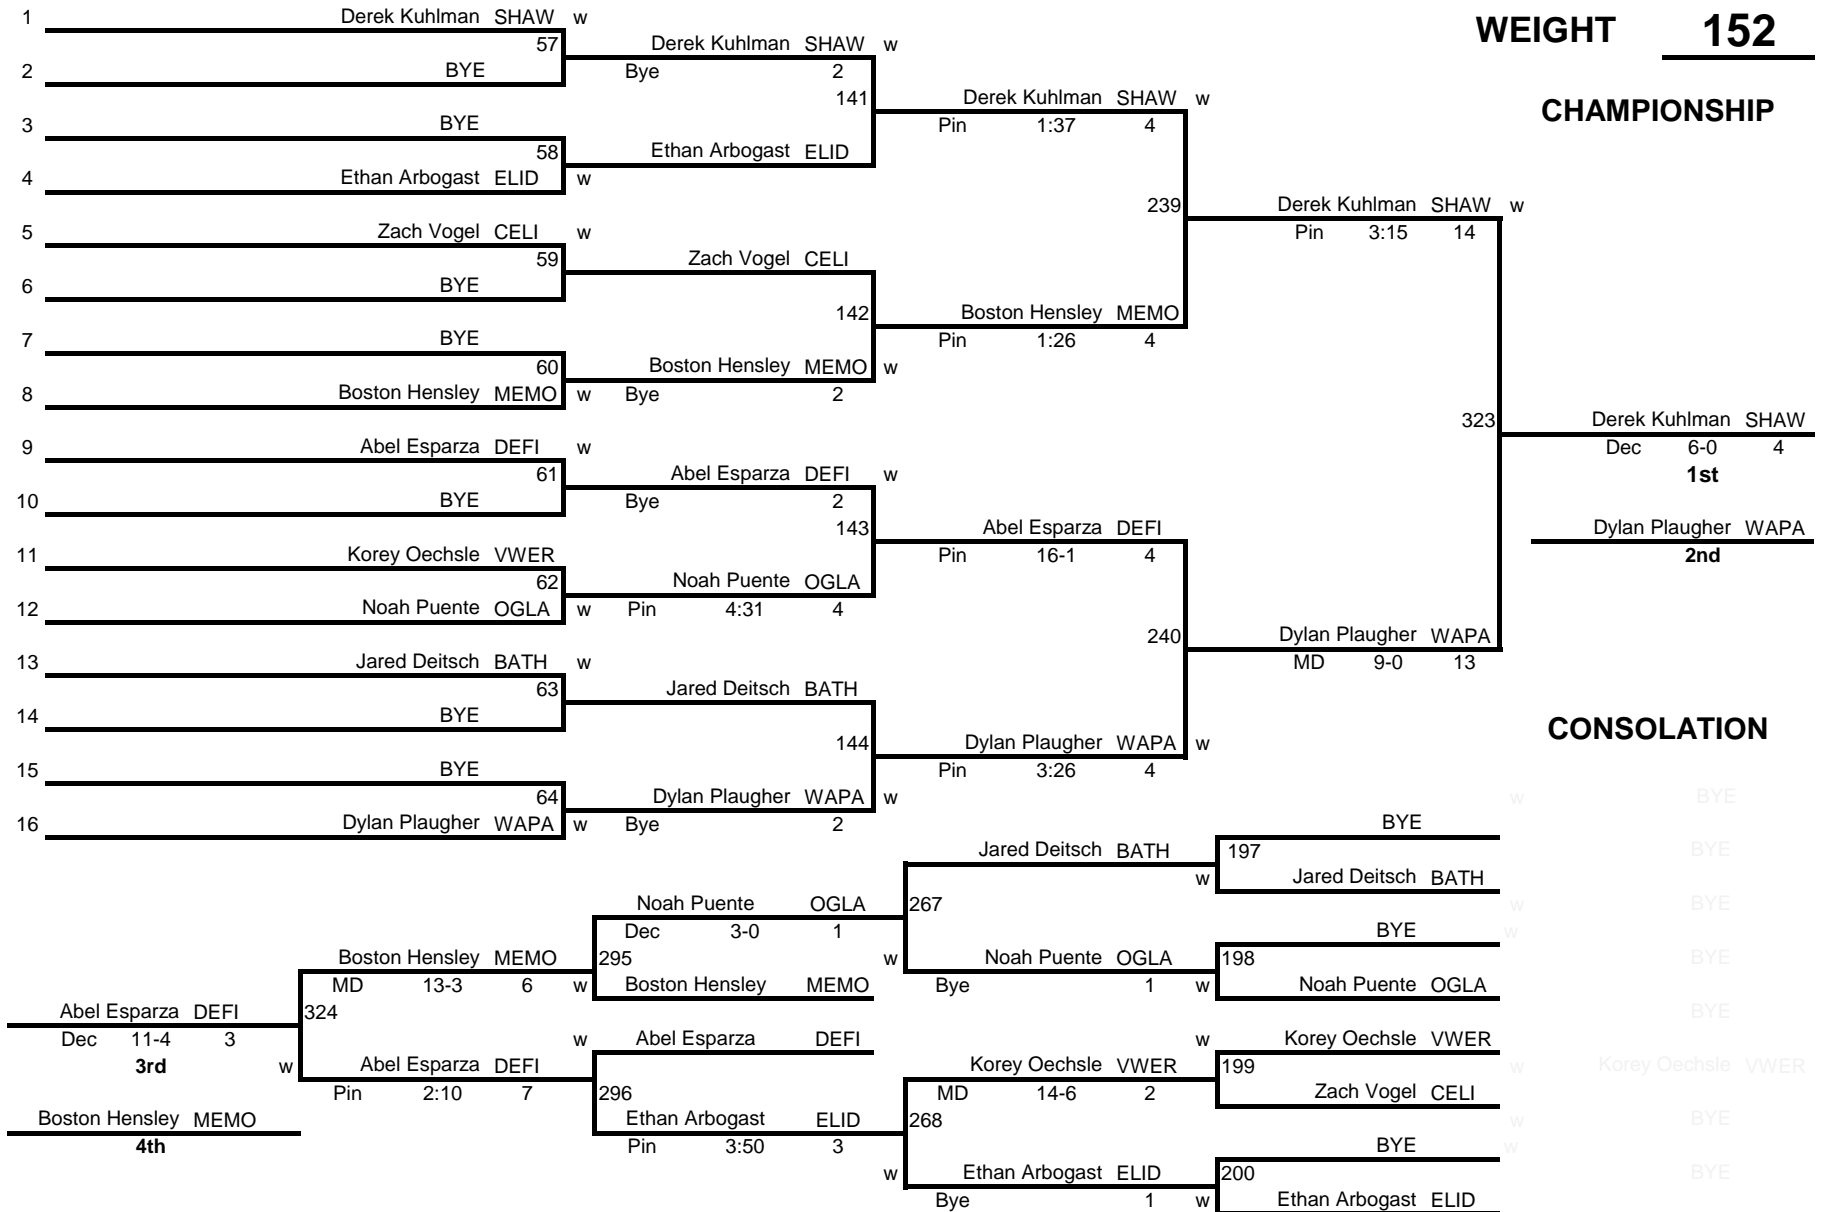

2015 Western Buckeye League Wrestling Tournament

WEIGHT 152

CHAMPIONSHIP

CONSOLATION