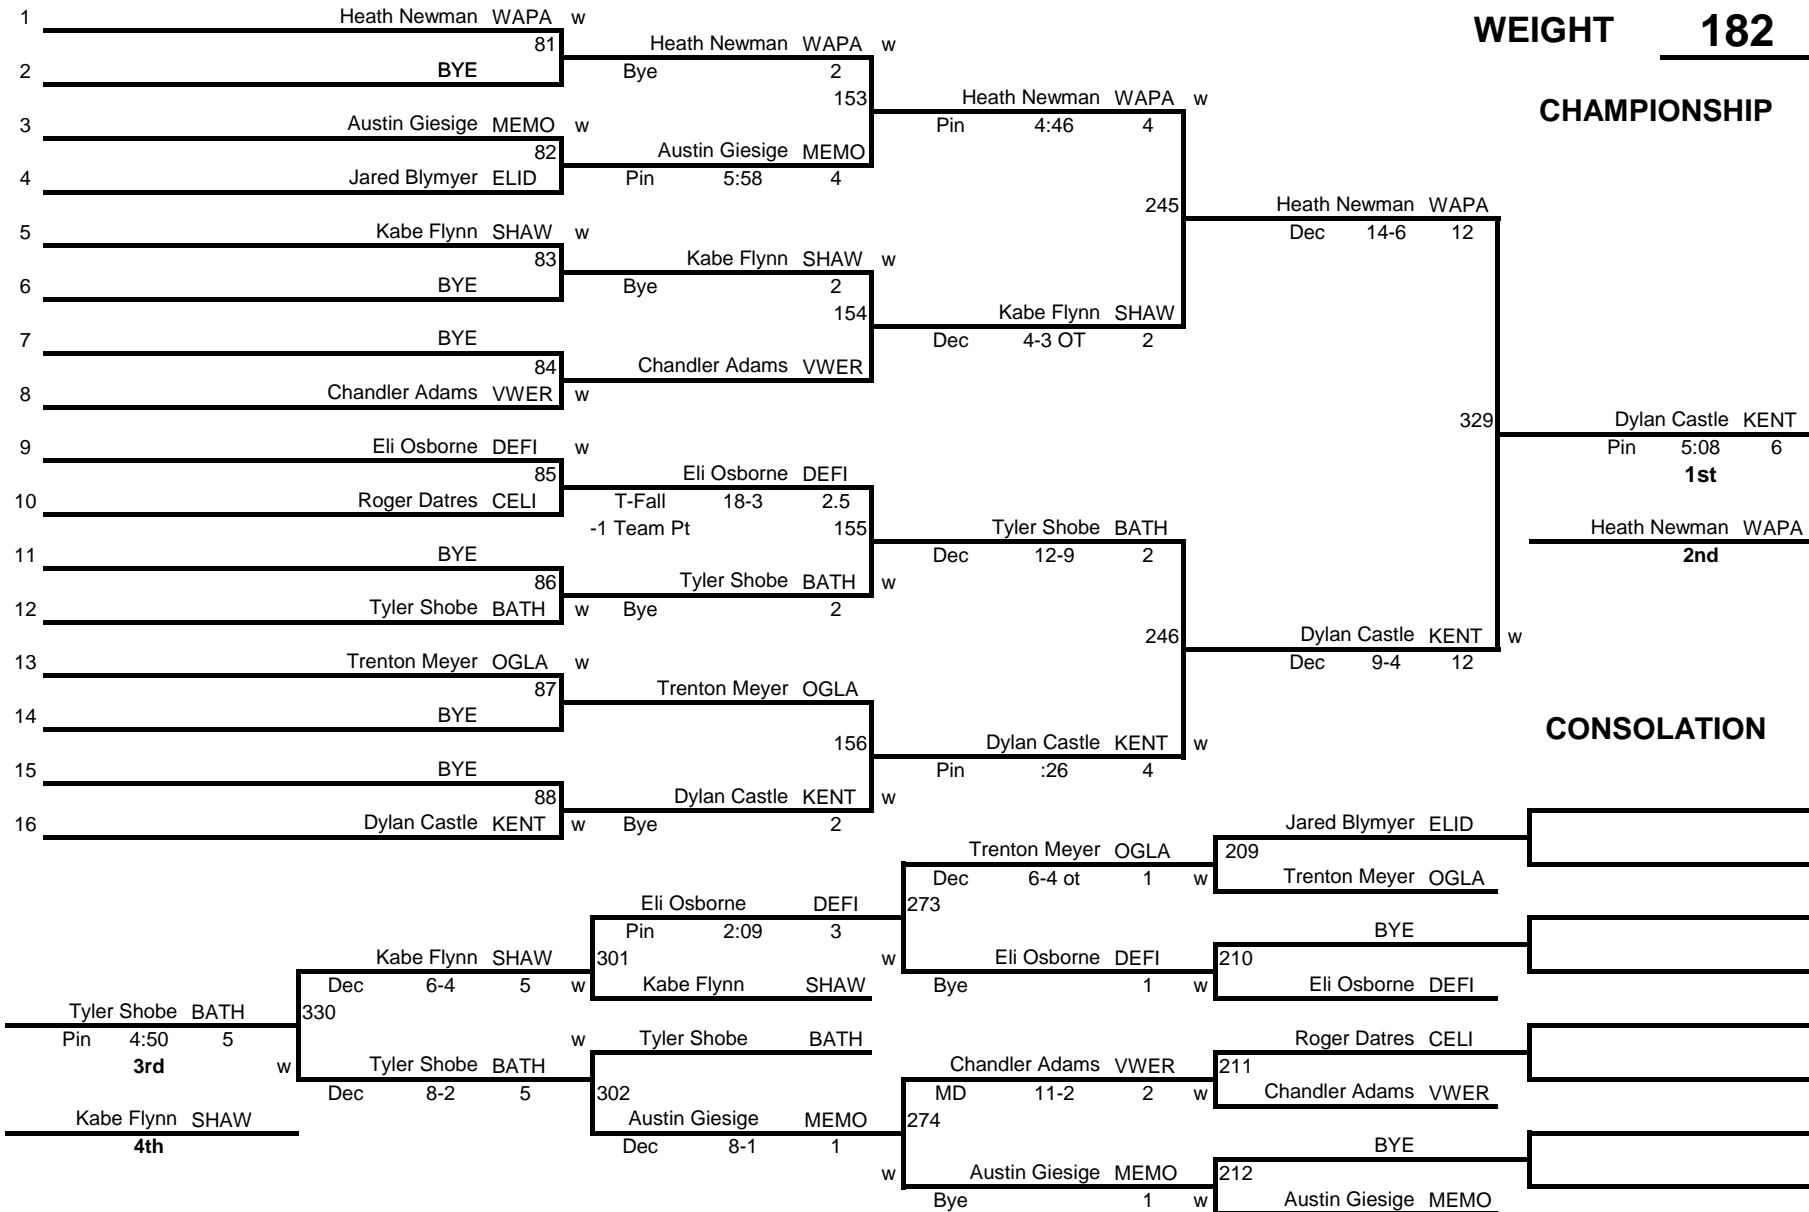

2015 Western Buckeye League Wrestling Tournament

WEIGHT 182

CHAMPIONSHIP

CONSOLATION