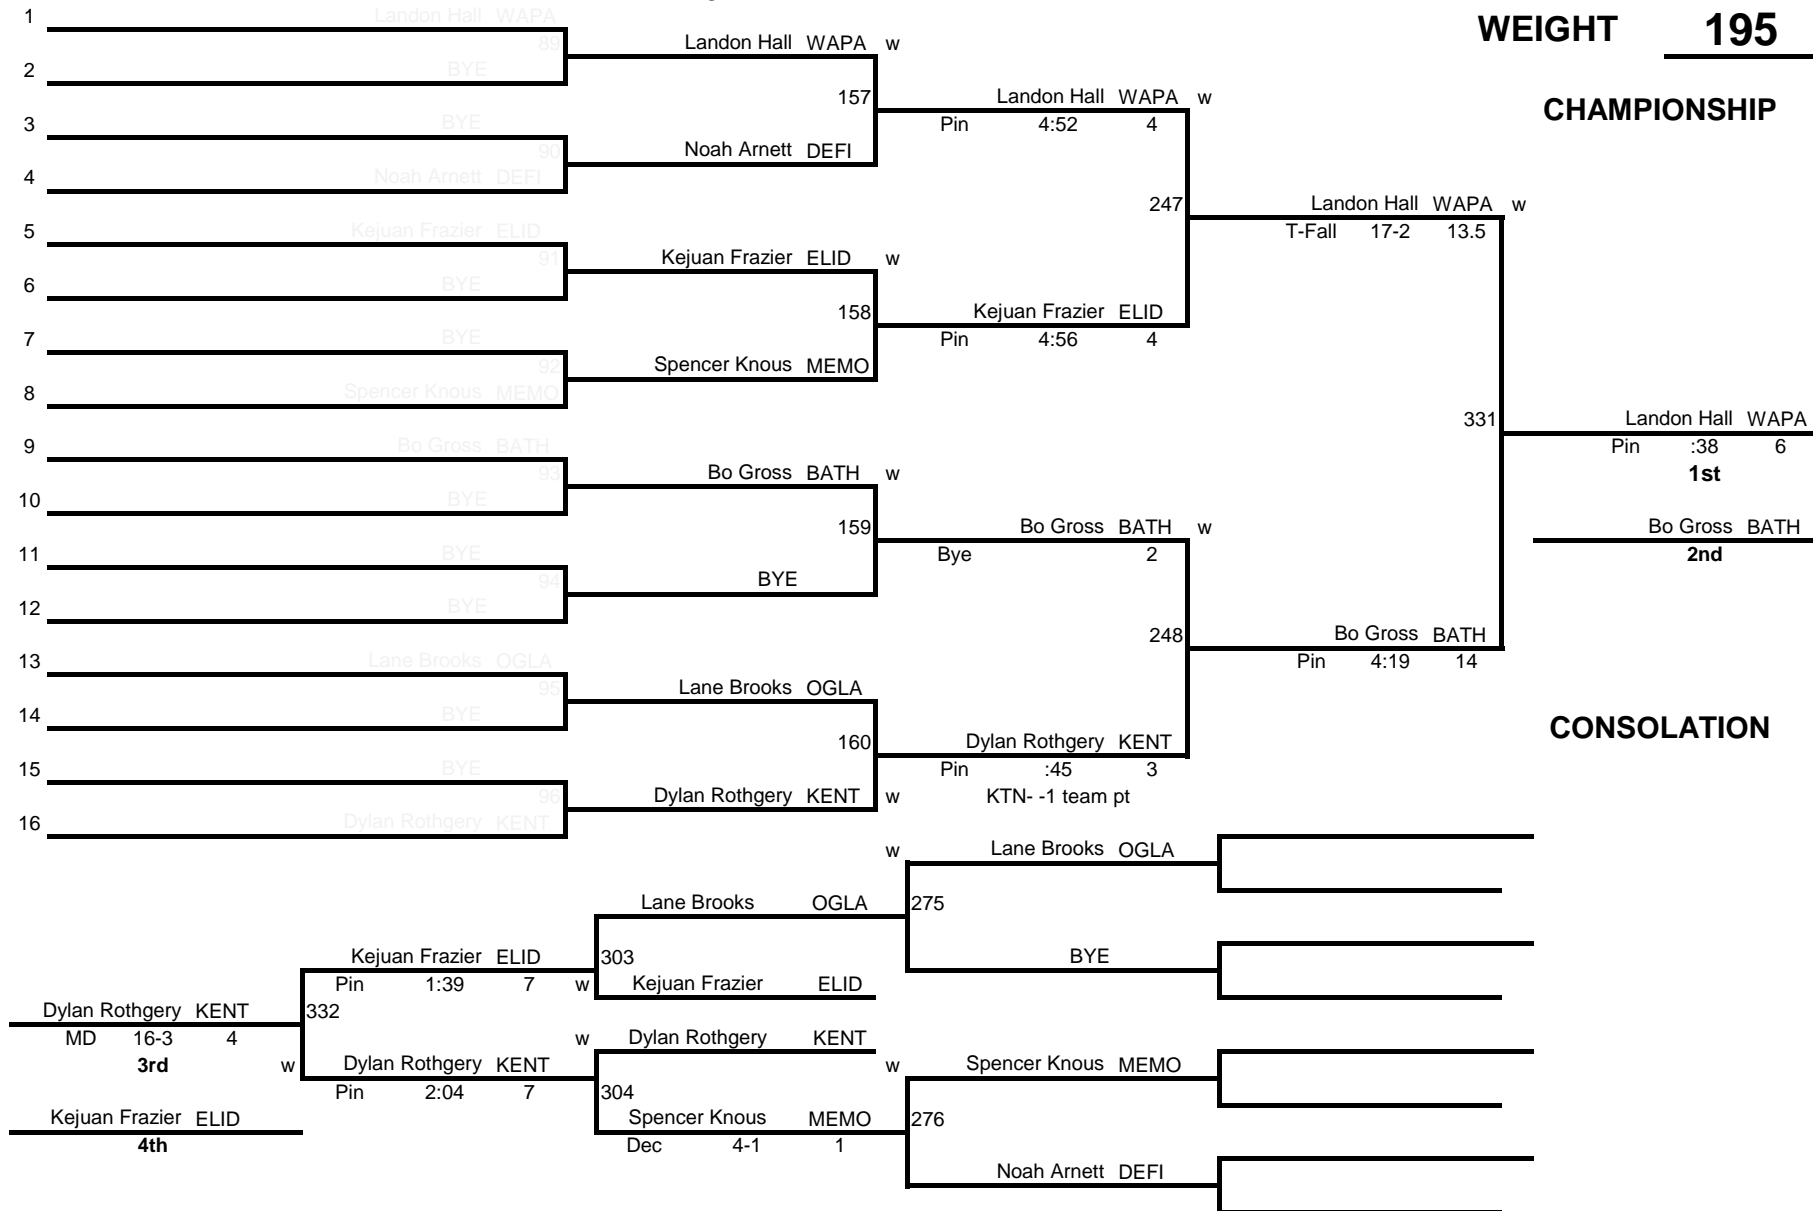

2015 Western Buckeye League Wrestling Tournament

8-MAN

WEIGHT 195

CHAMPIONSHIP

Bo Gross BATH
2nd

CONSOLATION