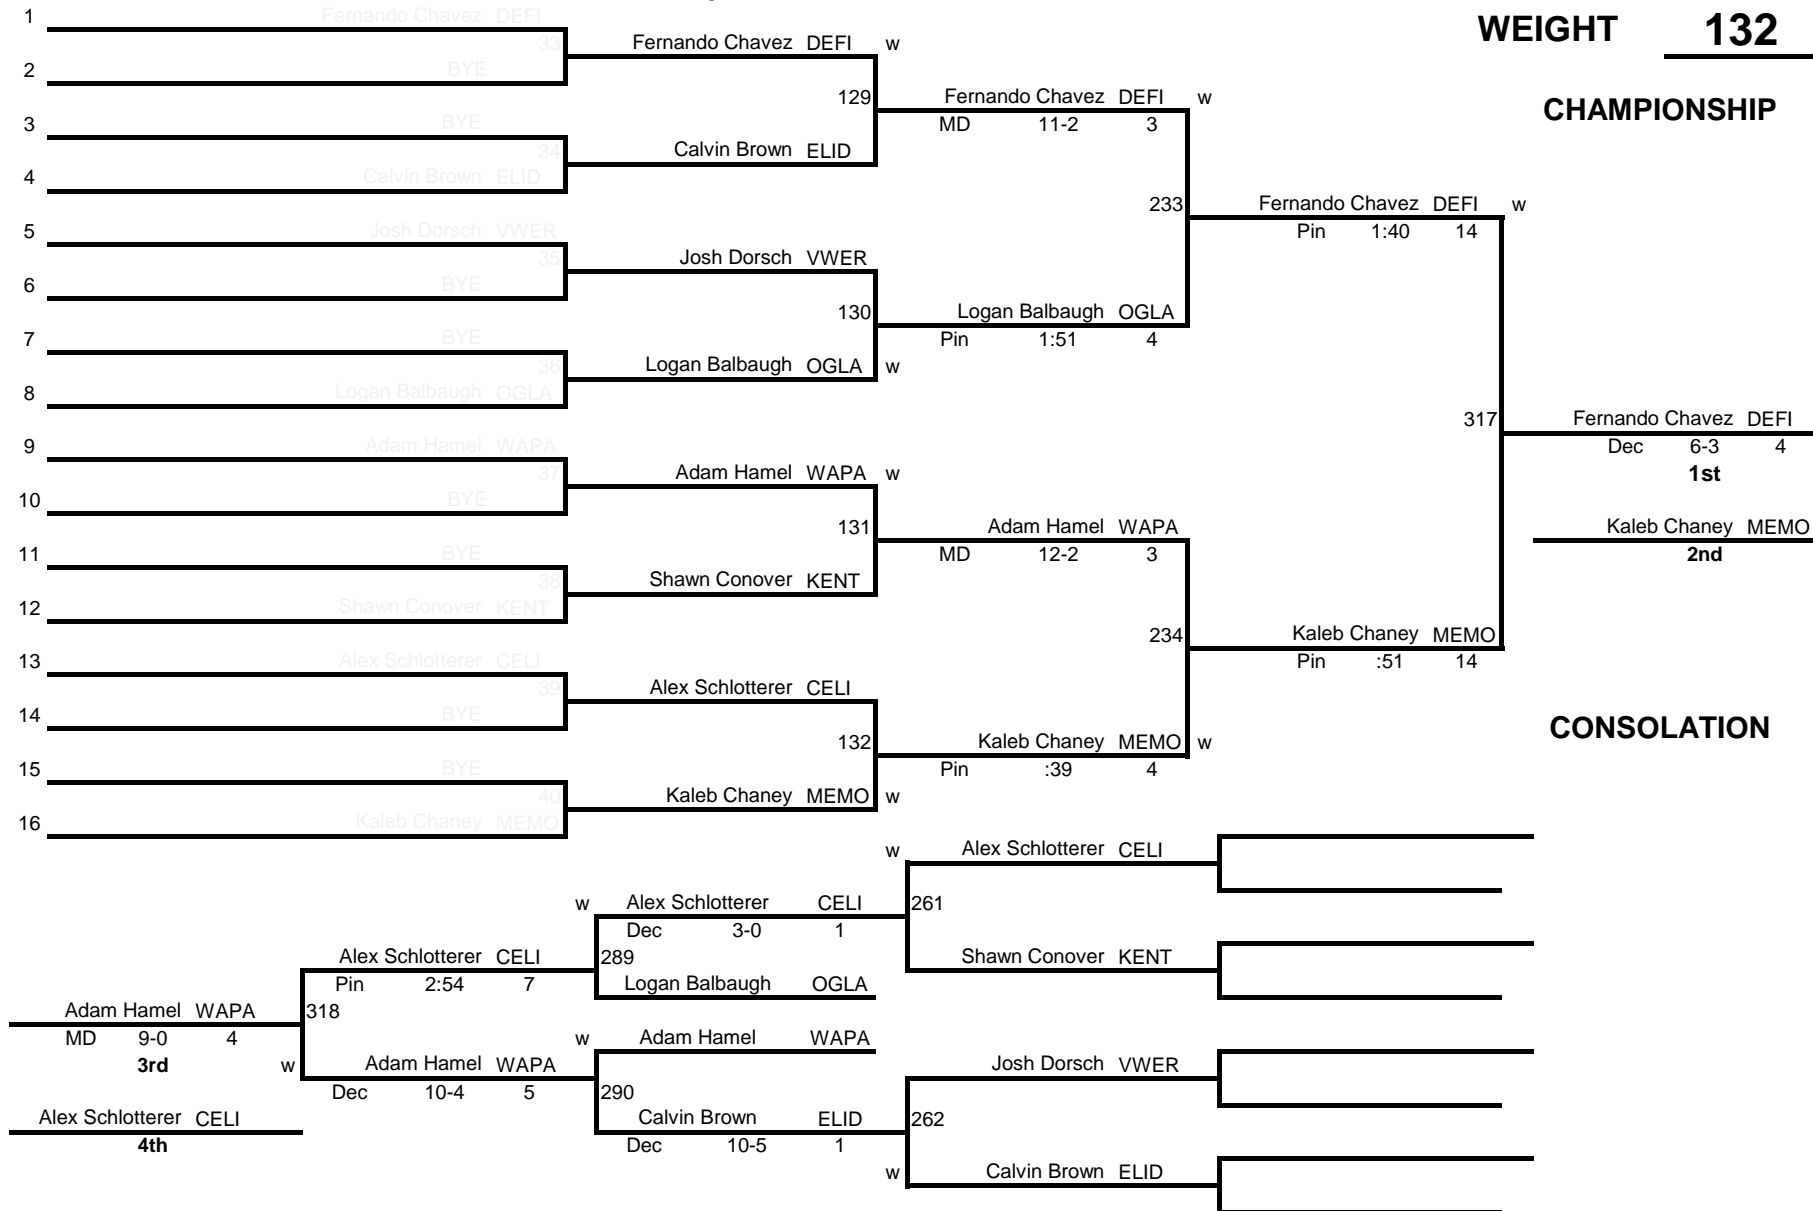

2015 Western Buckeye League Wrestling Tournament

8-MAN

WEIGHT 132

CHAMPIONSHIP

CONSOLATION