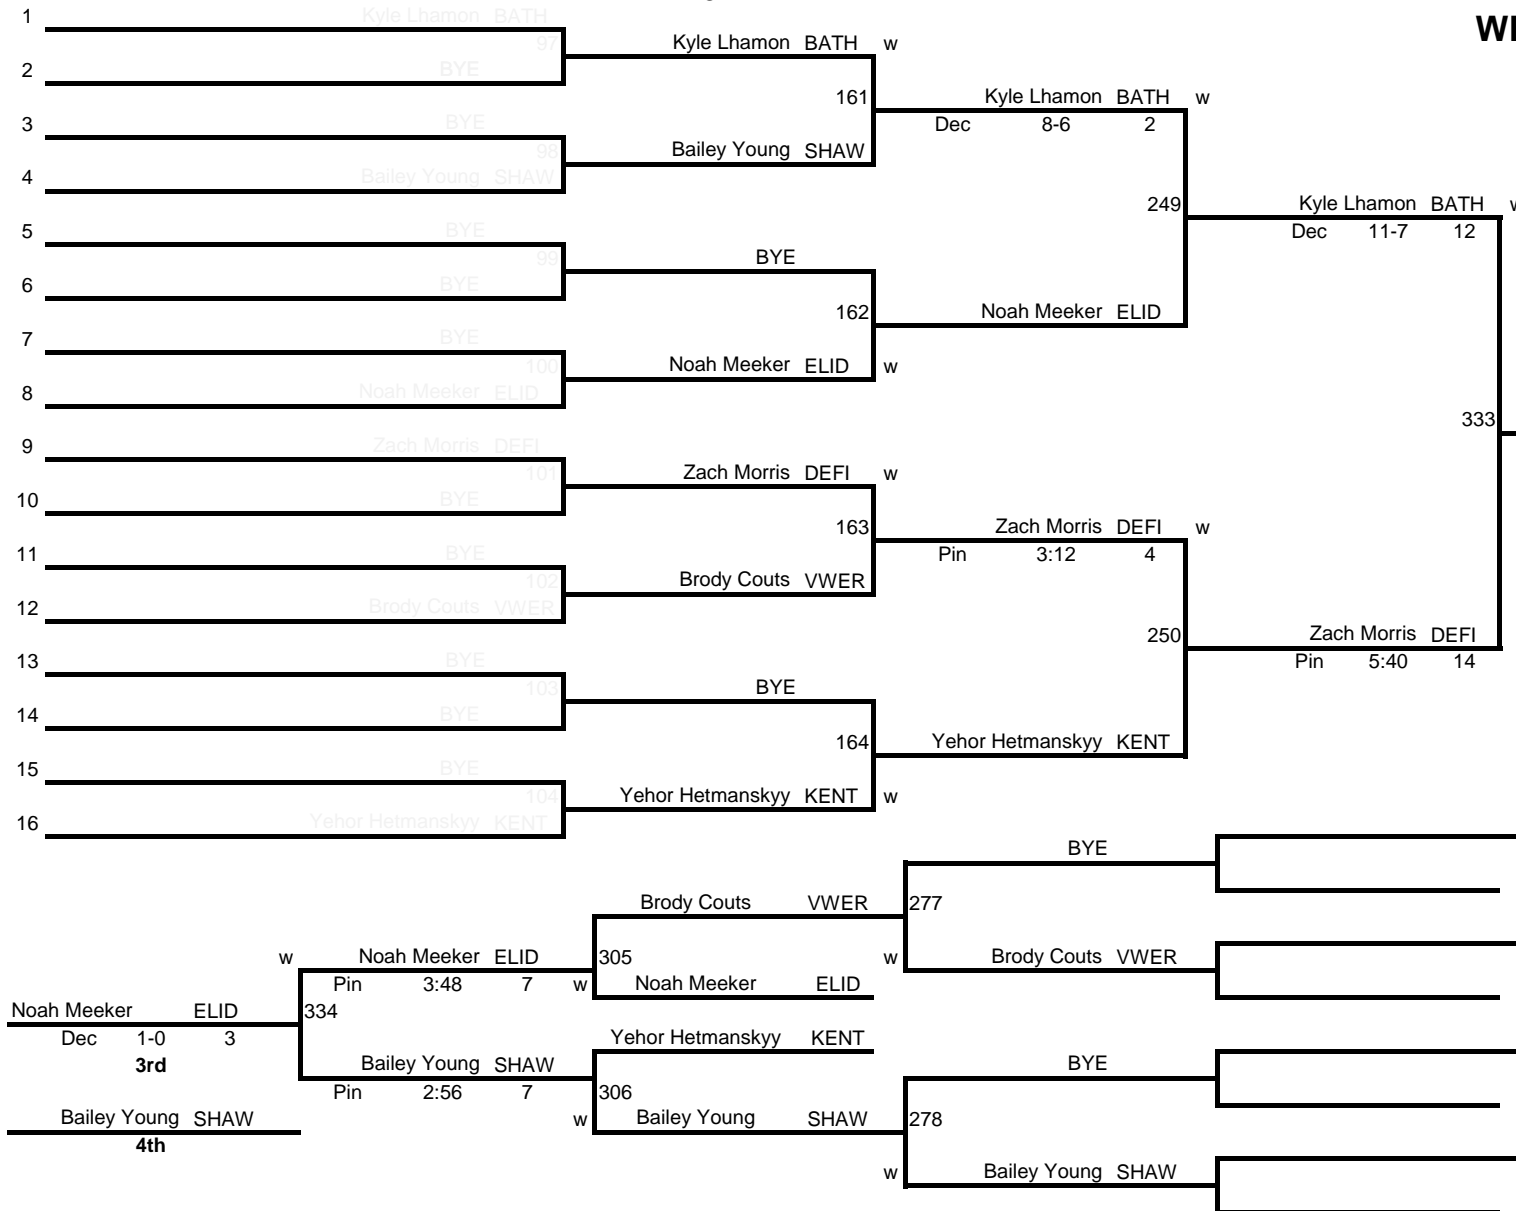

2015 Western Buckeye League Wrestling Tournament

8-MAN

WEIGHT   **220**

CHAMPIONSHIP

Kyle Lhamon BATH
MD 12-1 5
1st
Zach Morris DEFI
2nd

CONSOLATION