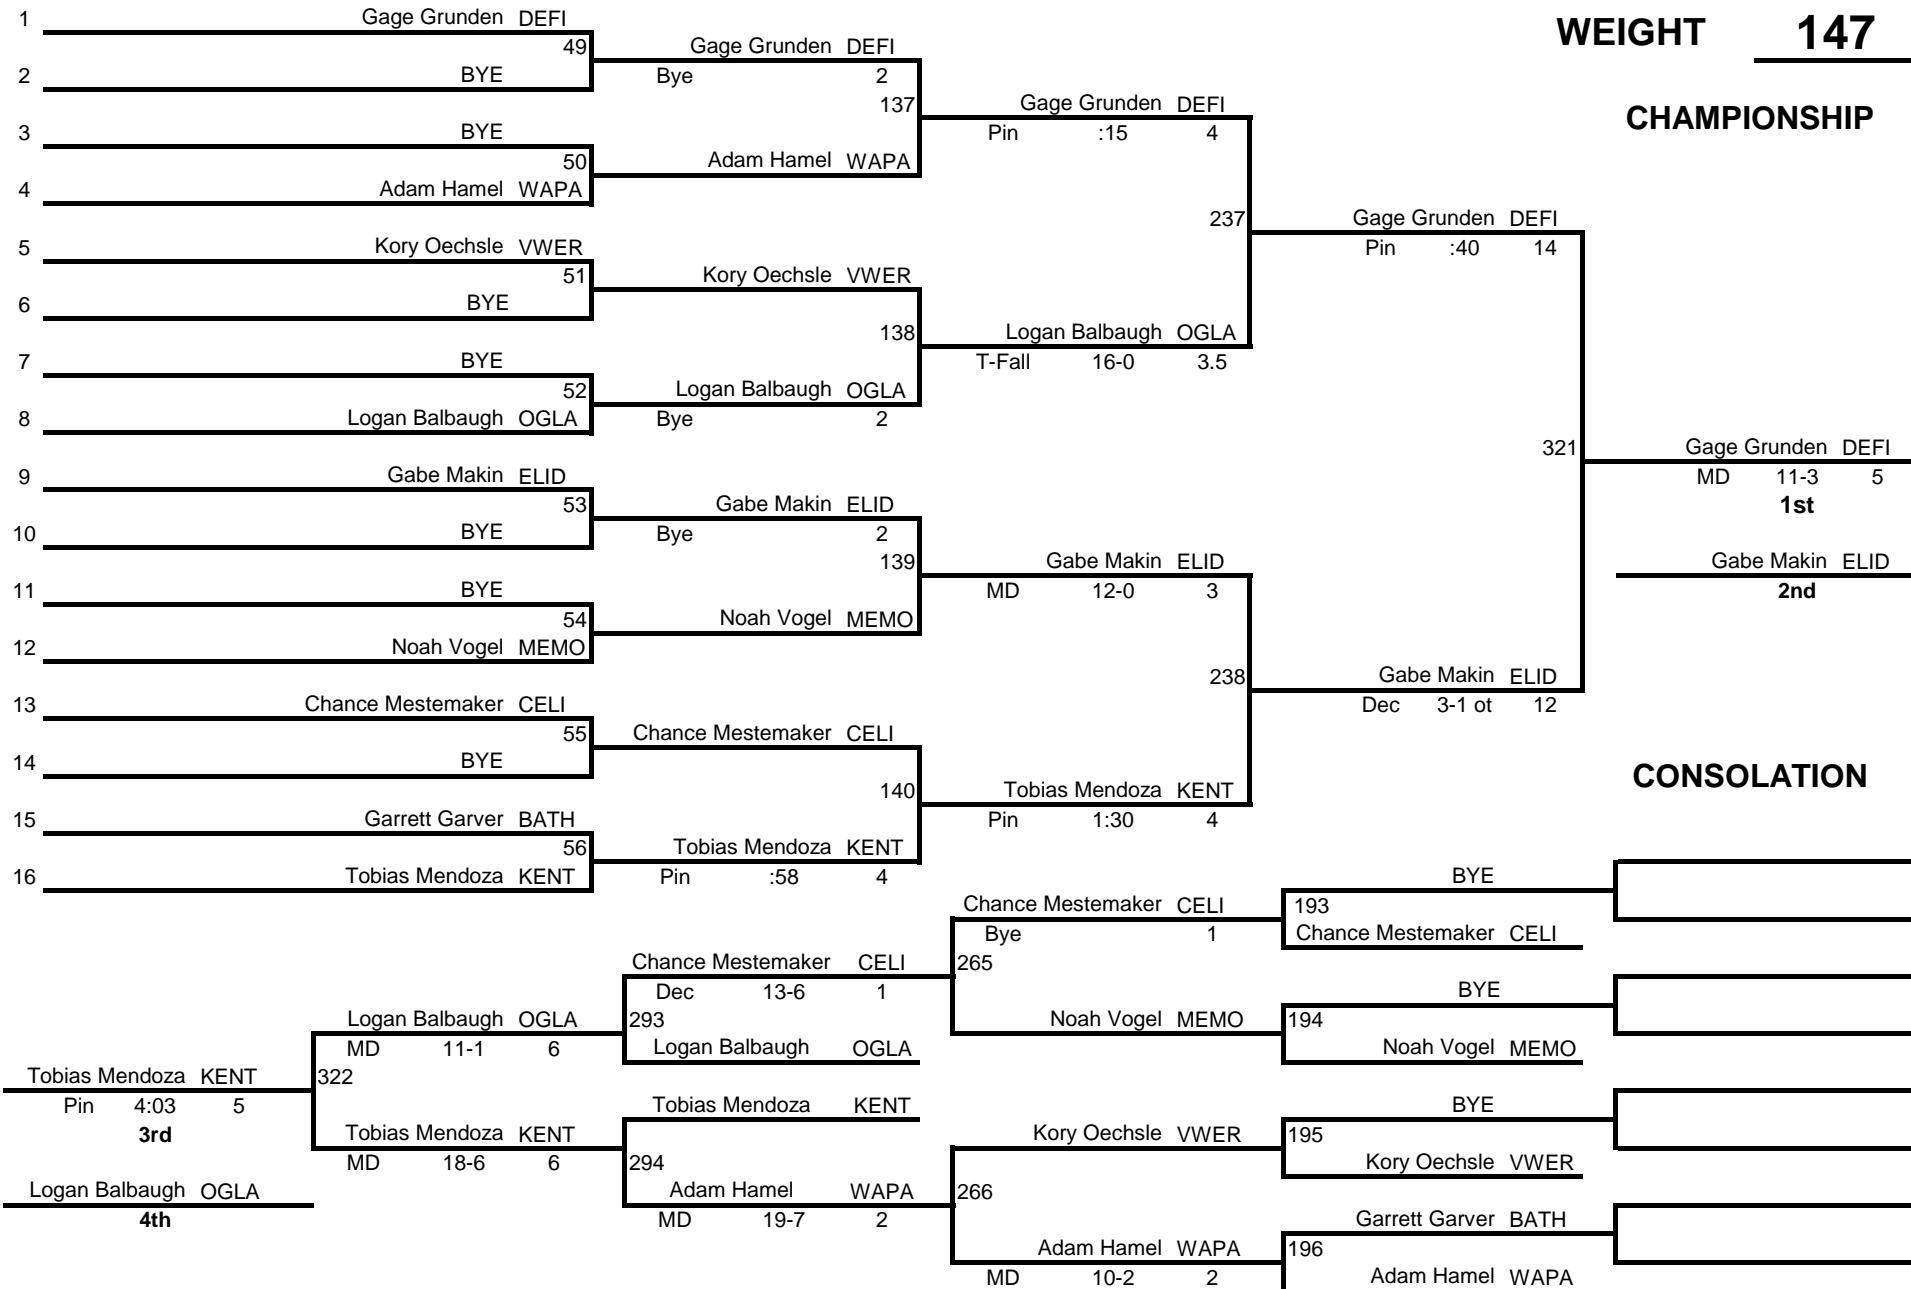

2016 Western Buckeye League Wrestling Tournament

WEIGHT 147

CHAMPIONSHIP