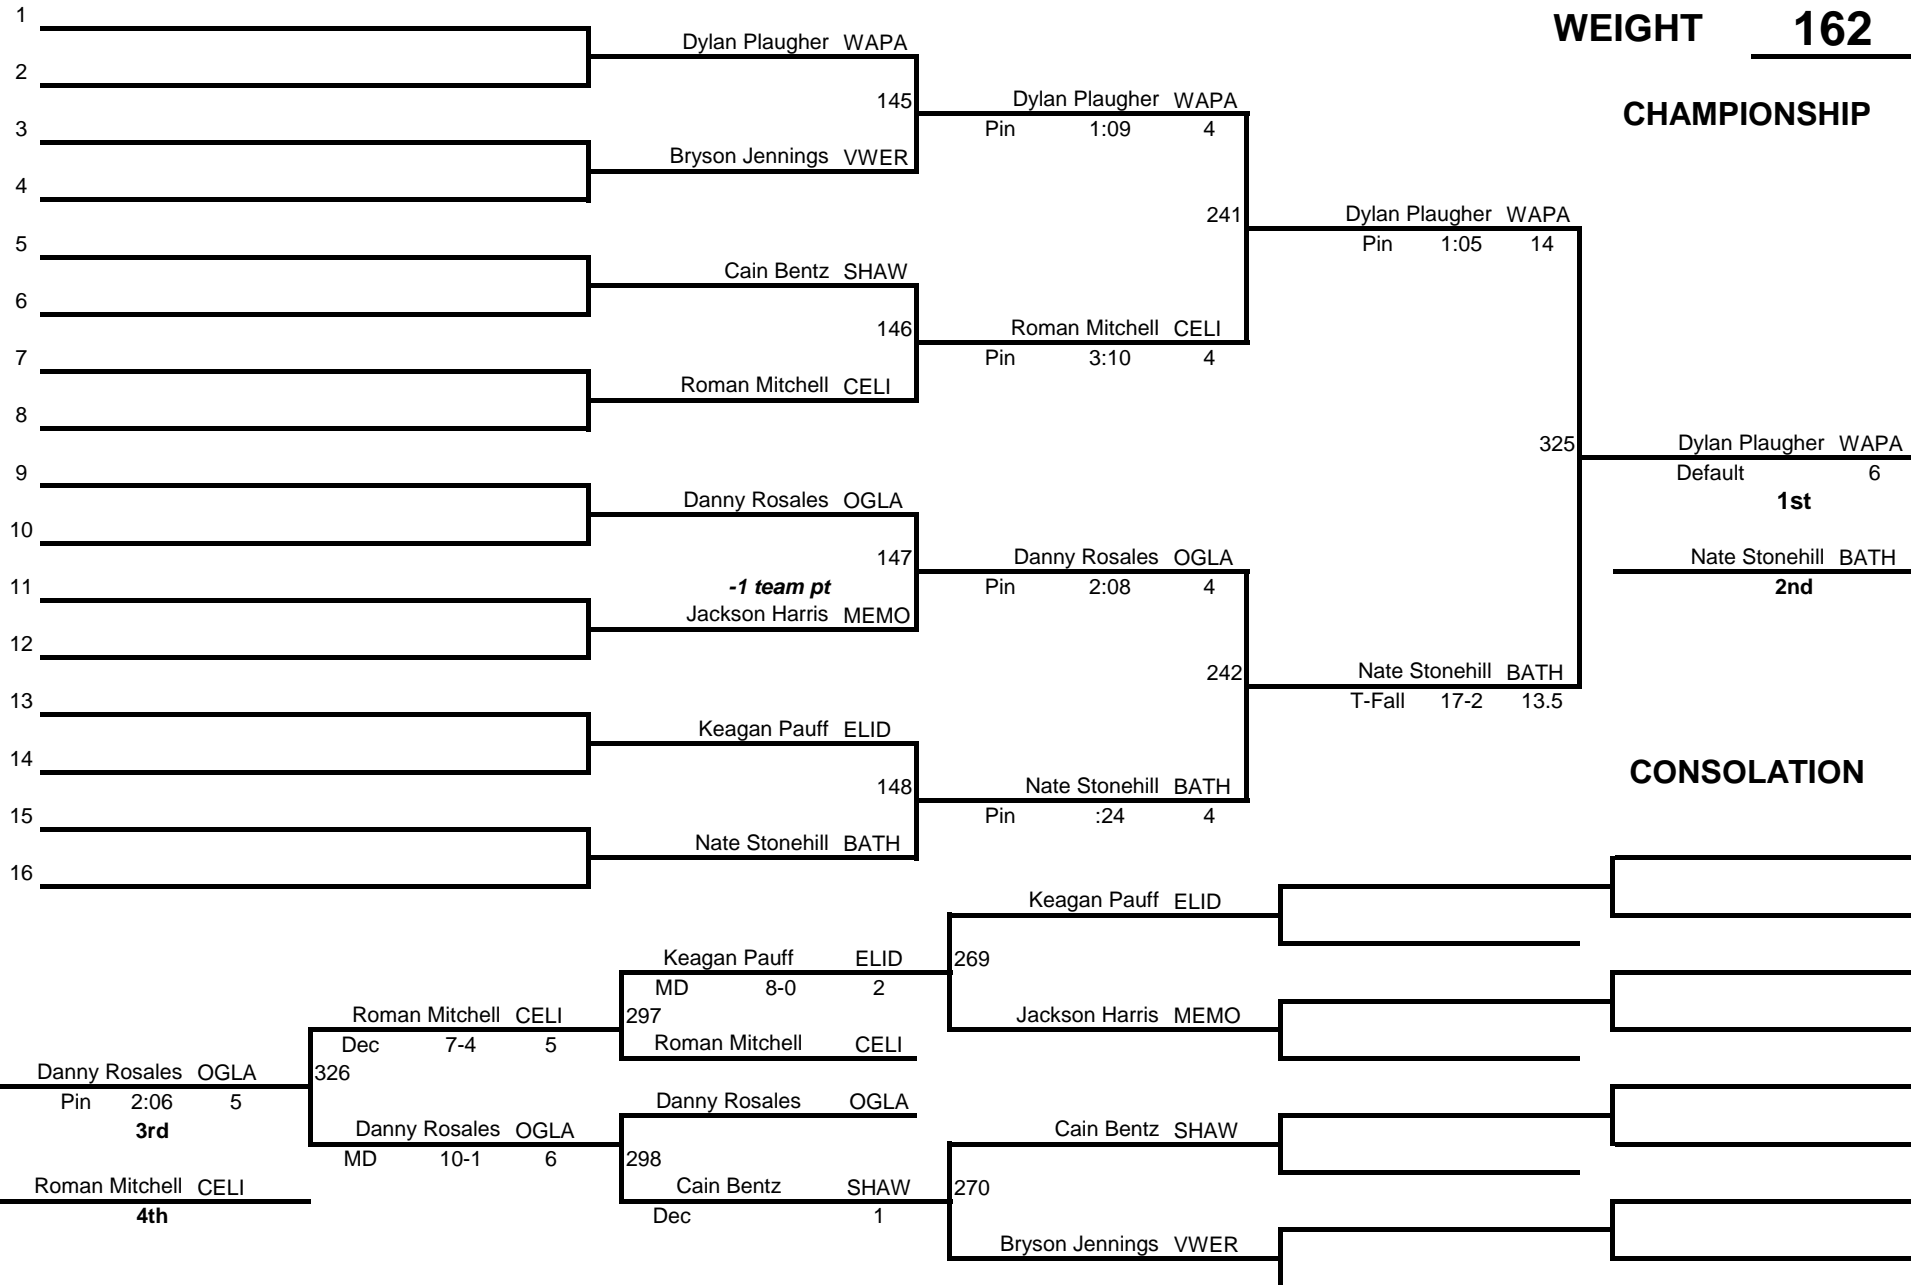

2016 Western Buckeye League Wrestling Tournament

8-MAN

WEIGHT 162

CHAMPIONSHIP