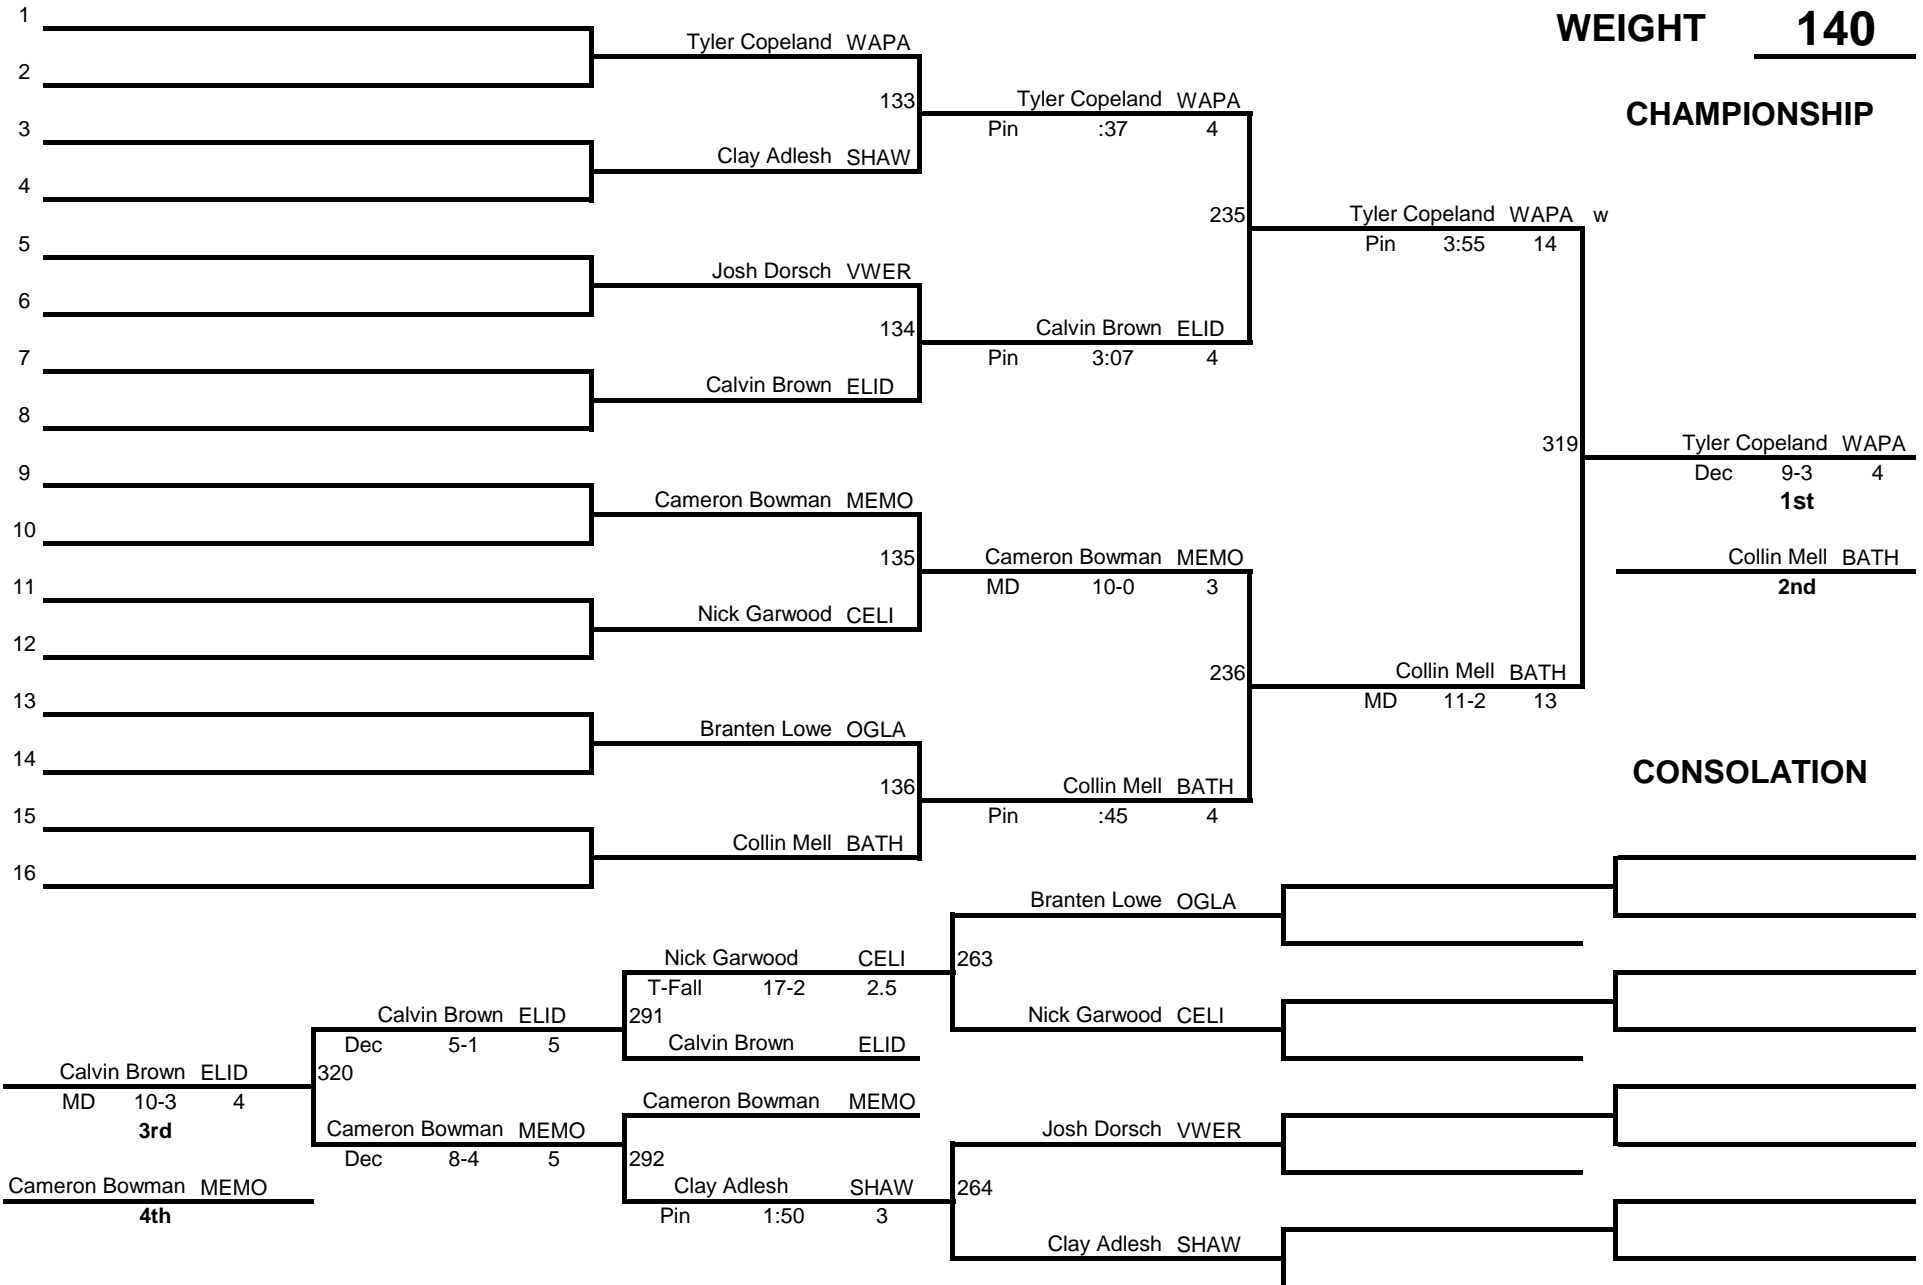

2016 Western Buckeye League Wrestling Tournament

8-MAN

WEIGHT 140

CHAMPIONSHIP