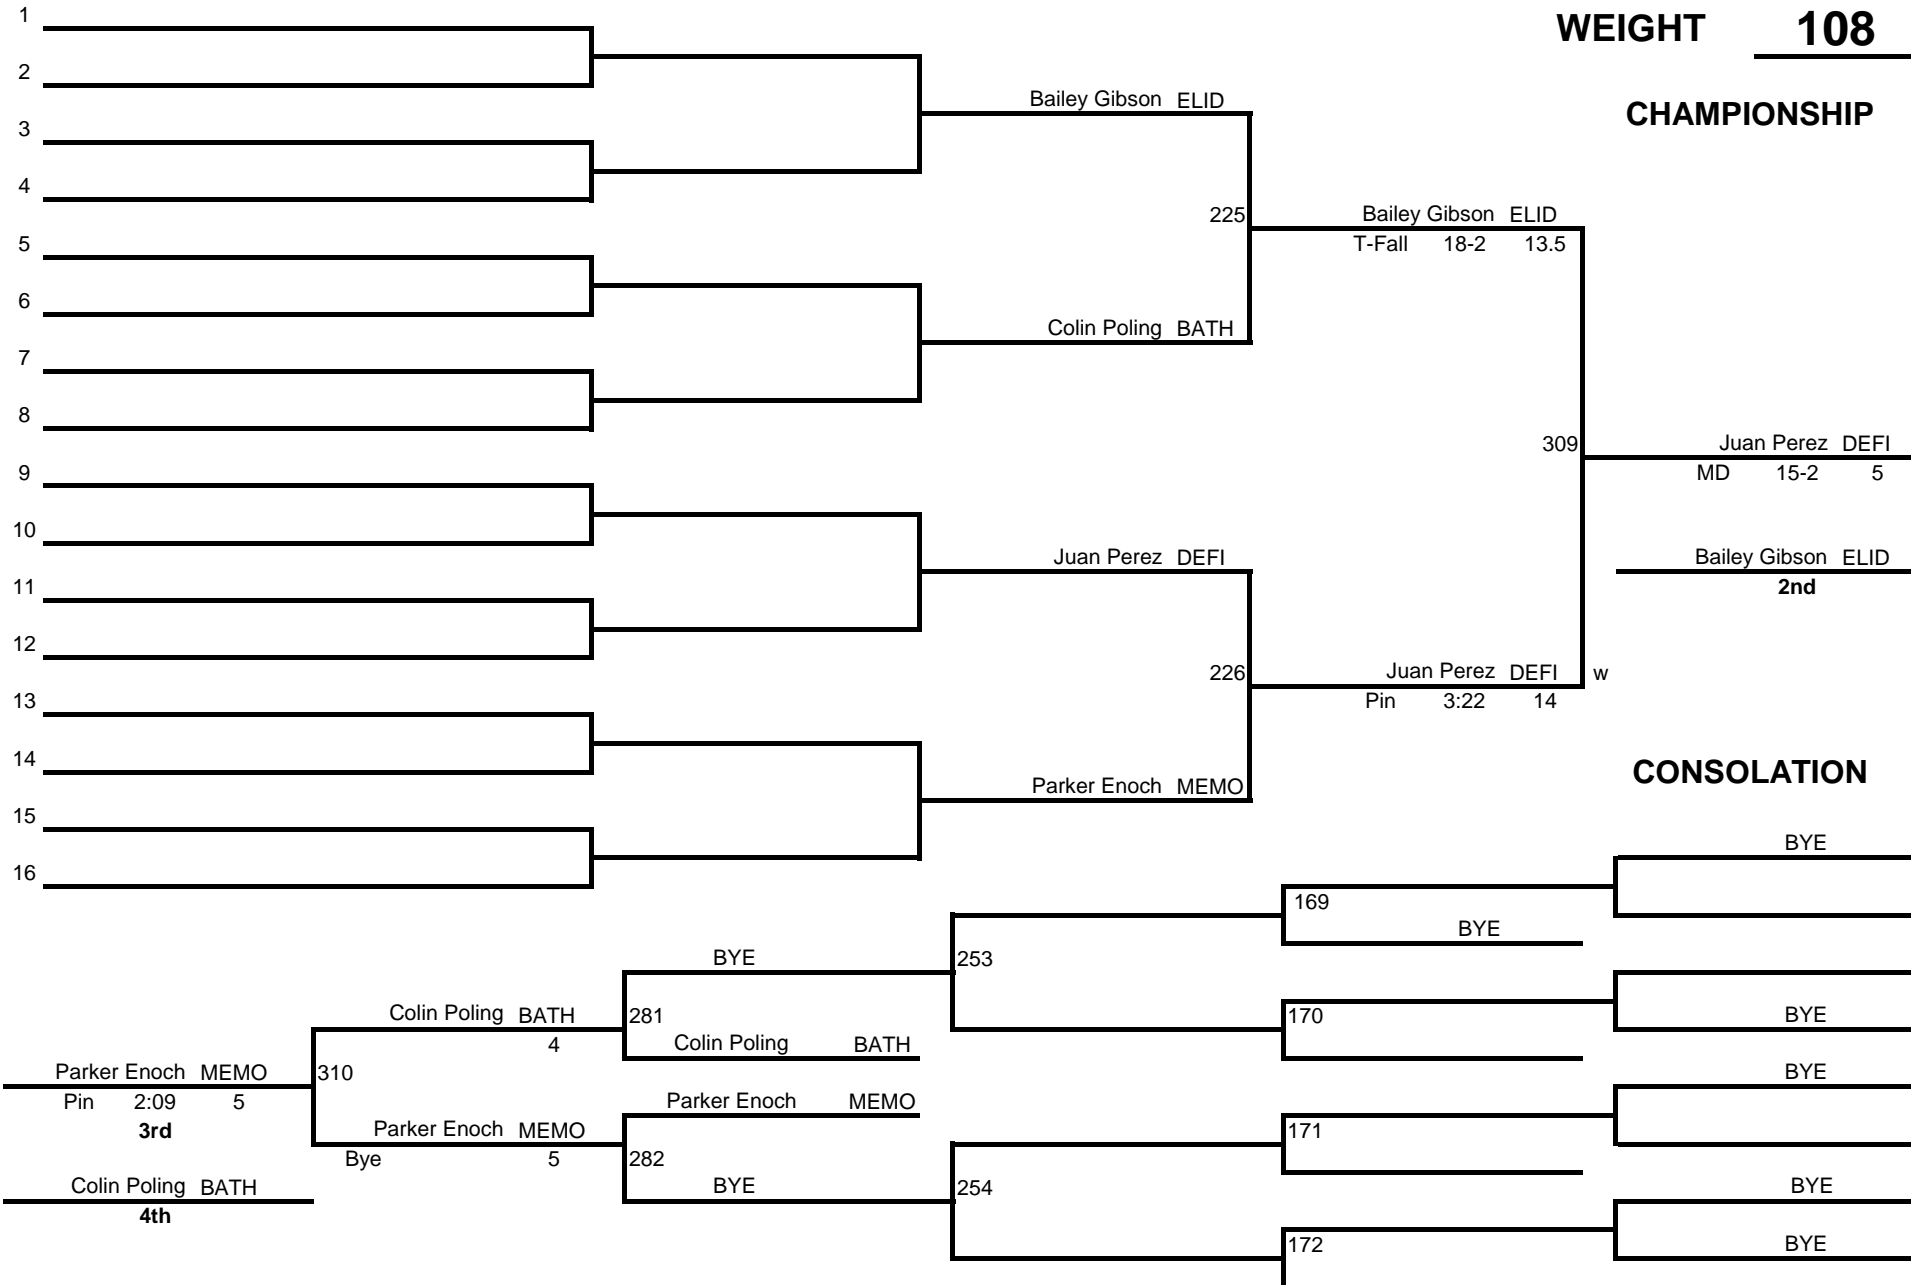

# 2016 Western Buckeye League Wrestling Tournament

4-MAN

WEIGHT 108

CHAMPIONSHIP