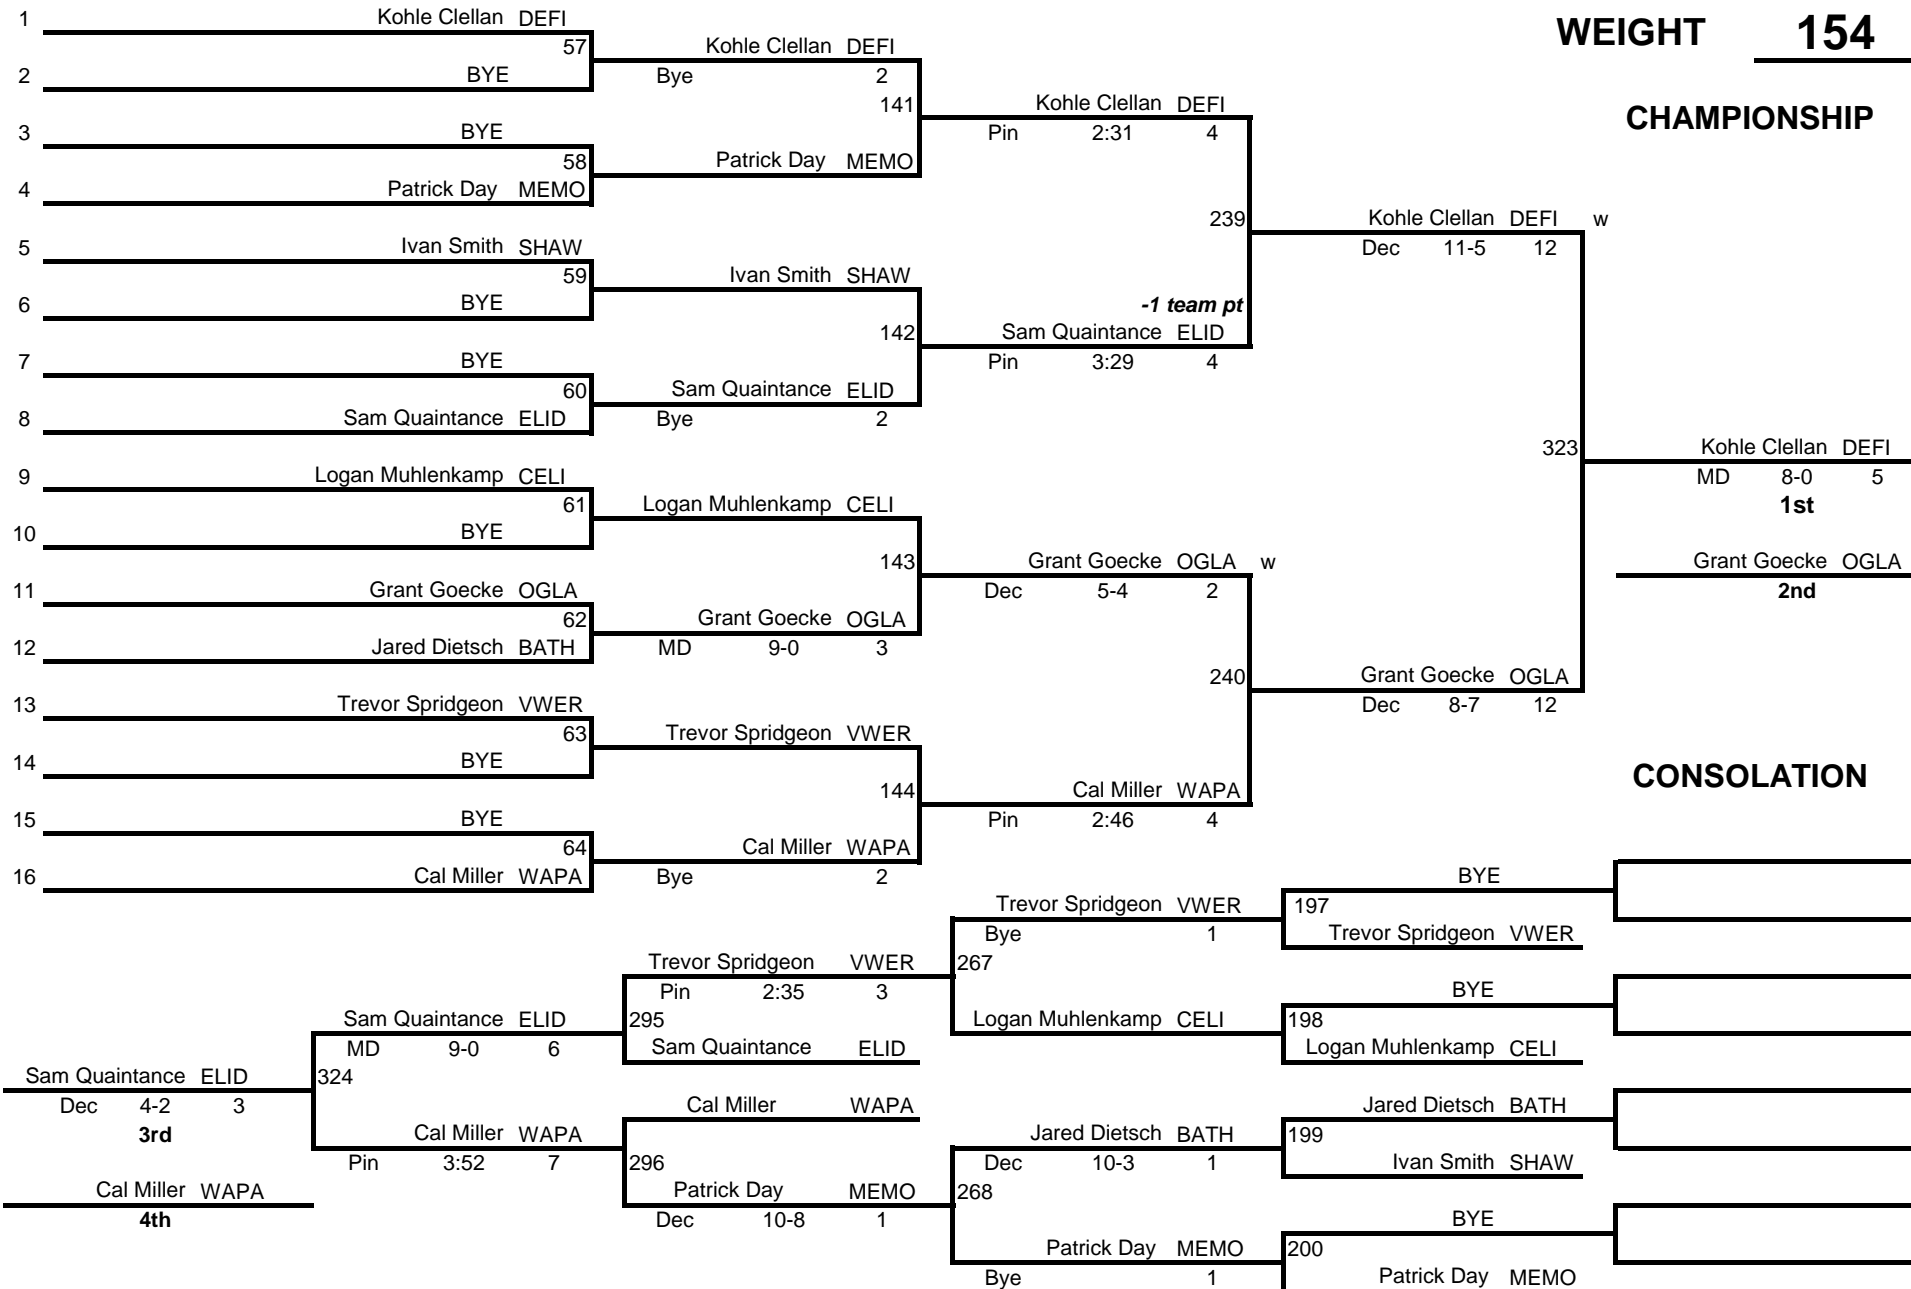

2016 Western Buckeye League Wrestling Tournament

WEIGHT   **154**

CHAMPIONSHIP