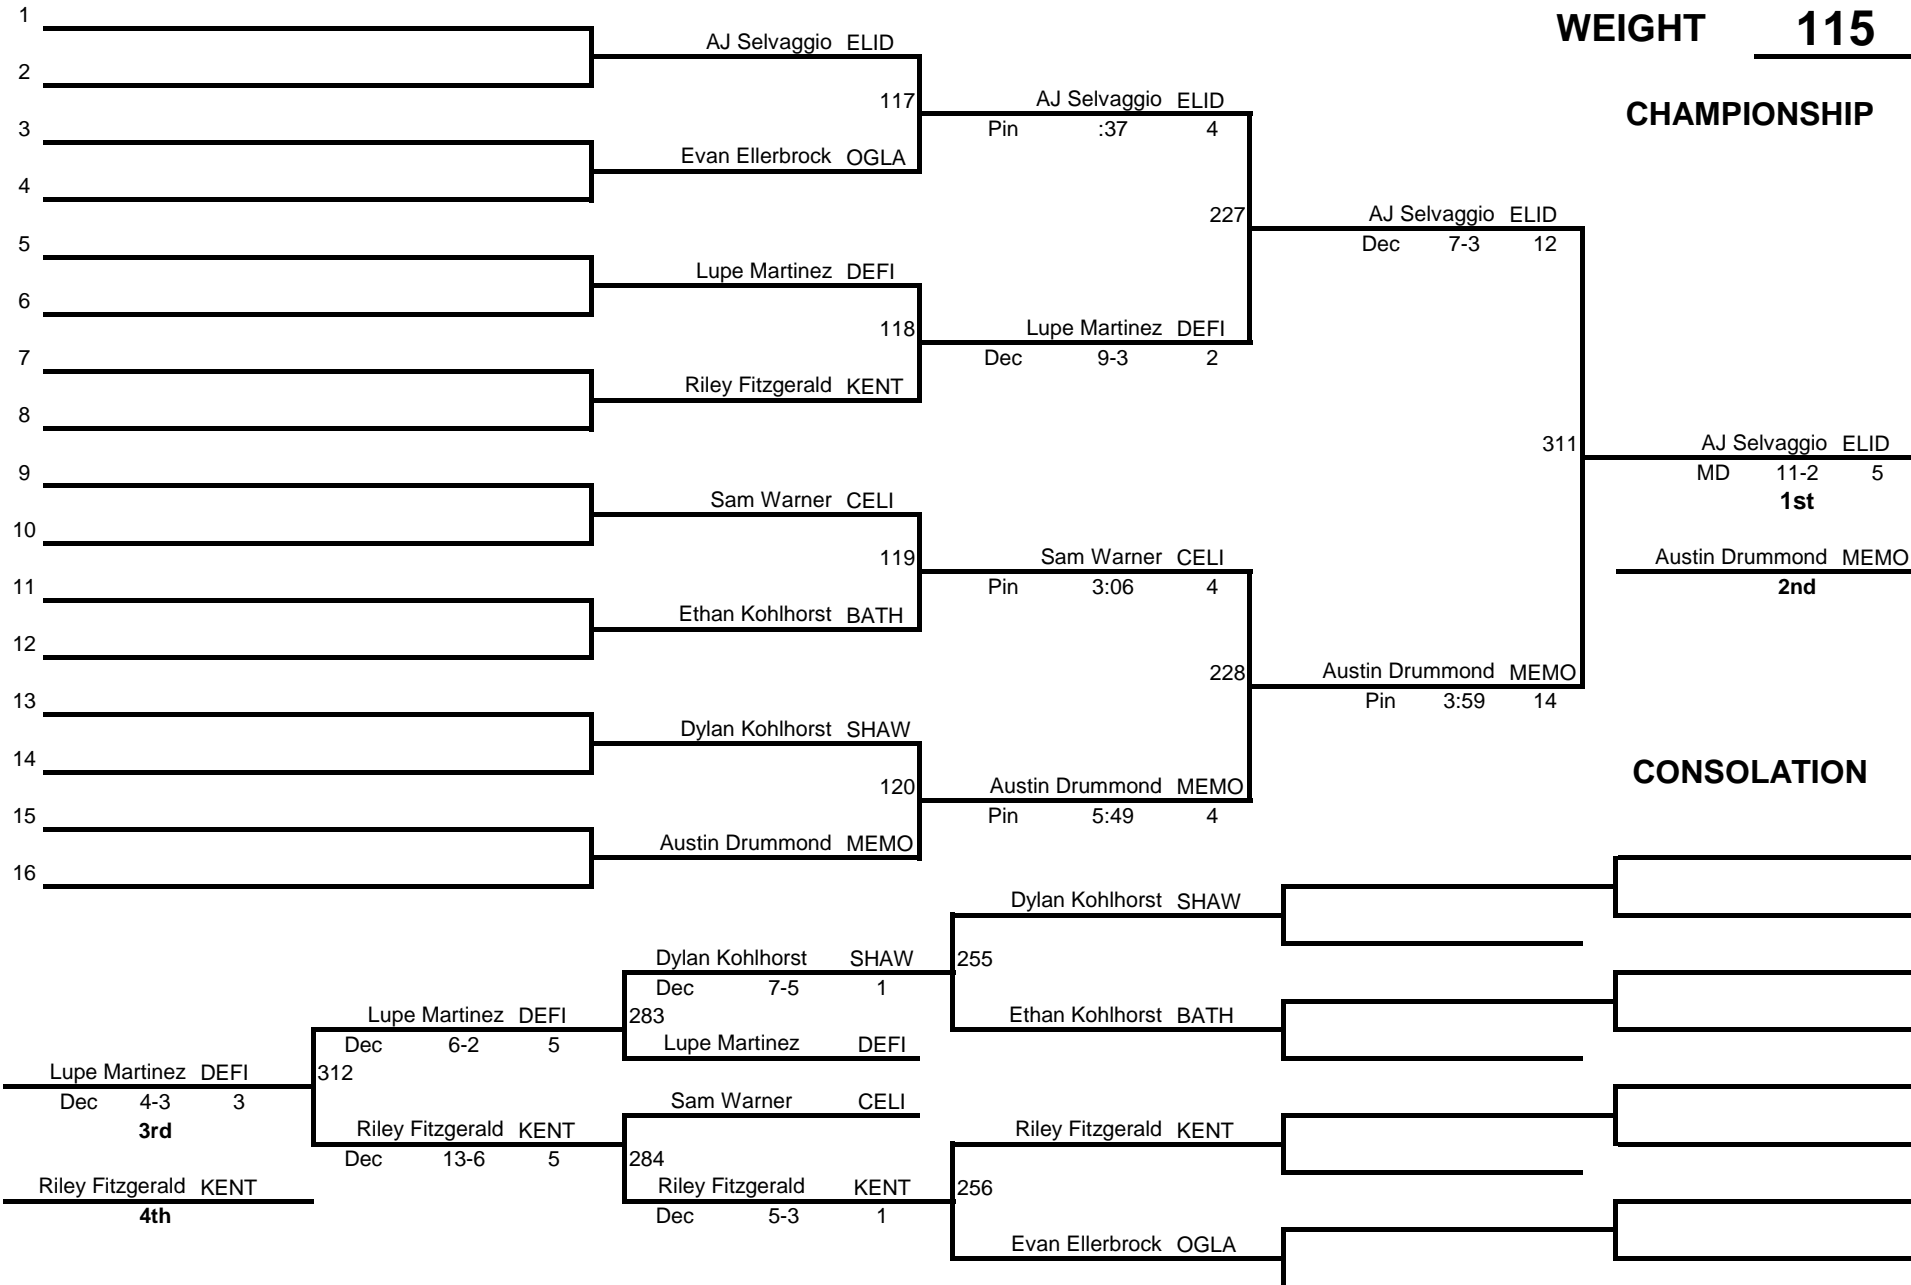

2016 Western Buckeye League Wrestling Tournament

8-MAN

WEIGHT 115

CHAMPIONSHIP