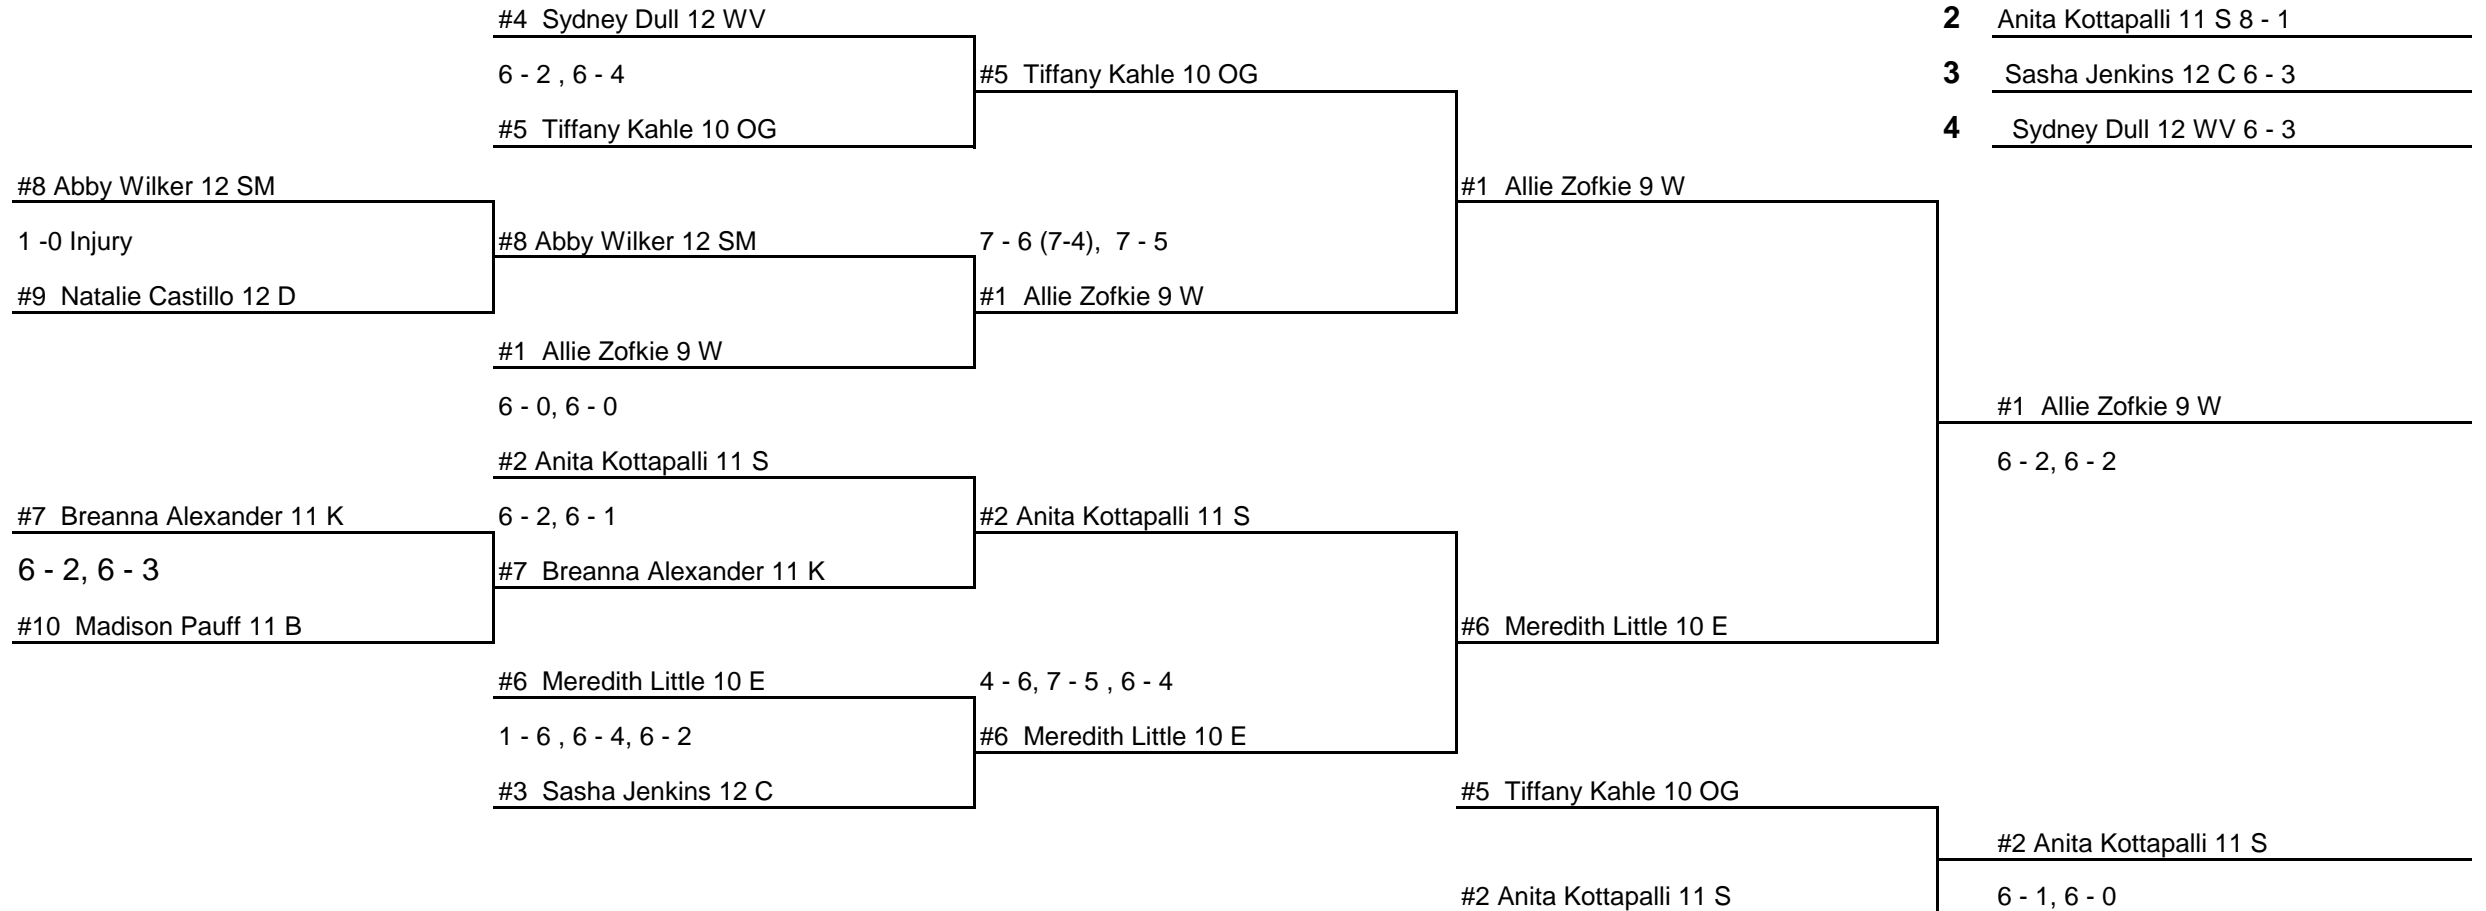

**WBL GIRLS' TENNIS TOURNAMENT
SEPT. 26 AND SEPT. 28, 2013, AT UNOH COURTS**

SECOND SINGLES

SEEDS

THURSDAY, SEPT. 26, 2013

SATURDAY, SEPT. 28, 2013

**WBL GIRLS' TENNIS TOURNAMENT
SEPT. 26 AND SEPT. 28, 2013, AT UNOH COURTS**