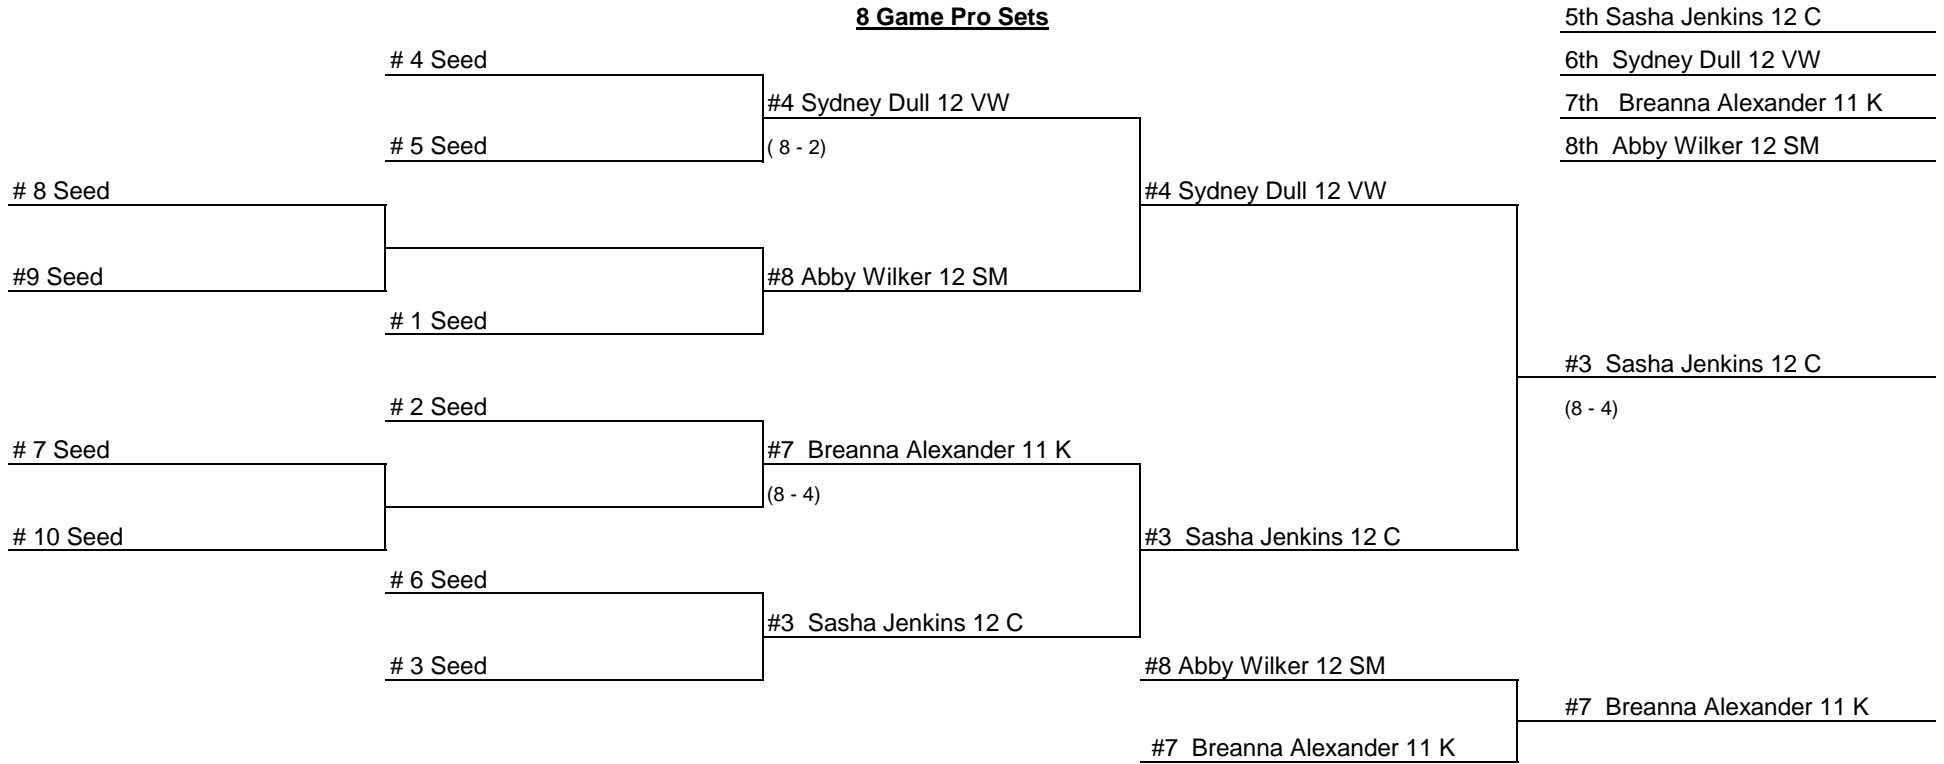

THURSDAY, Sep. 29th, 2011

SATURDAY, Oct. 1st, 2011

WBL GIRLS 2013 TENNIS TOURNAMENT

2nd Singles

Back Draw

8 Game Pro Sets

THURSDAY, Sep. 29th, 2011

SATURDAY, Oct. 1st, 2011