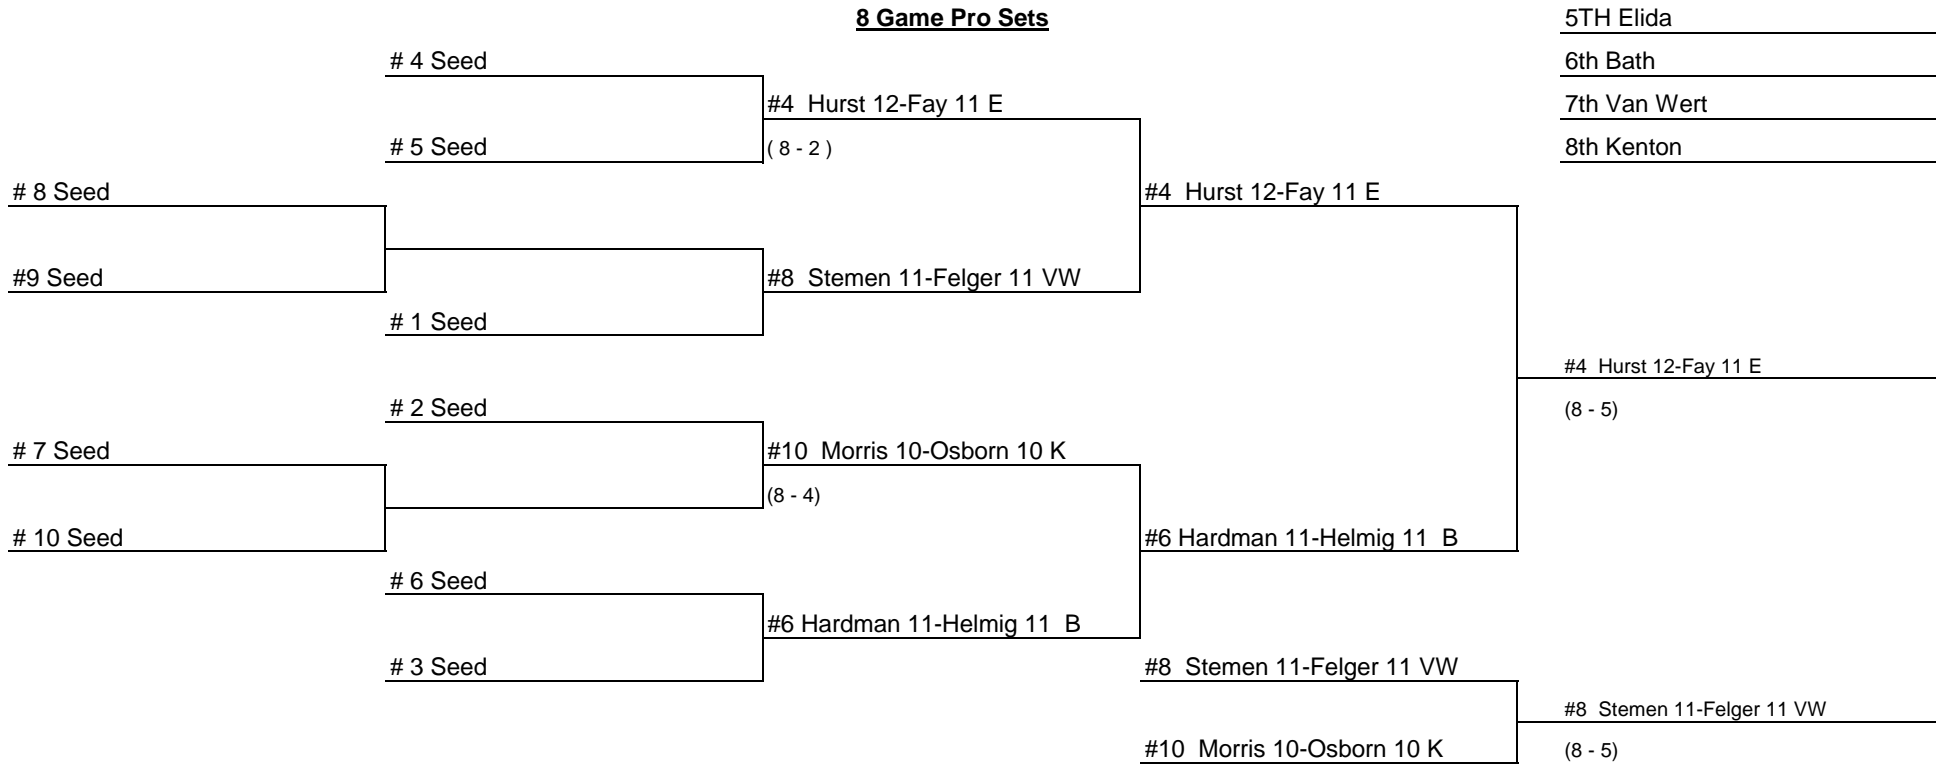

WBL GIRLS 2013 TENNIS TOURNAMENT

1st Doubles

Back Draw

8 Game Pro Sets

THURSDAY, Sep. 29th, 2011

SATURDAY, Oct. 1st, 2011