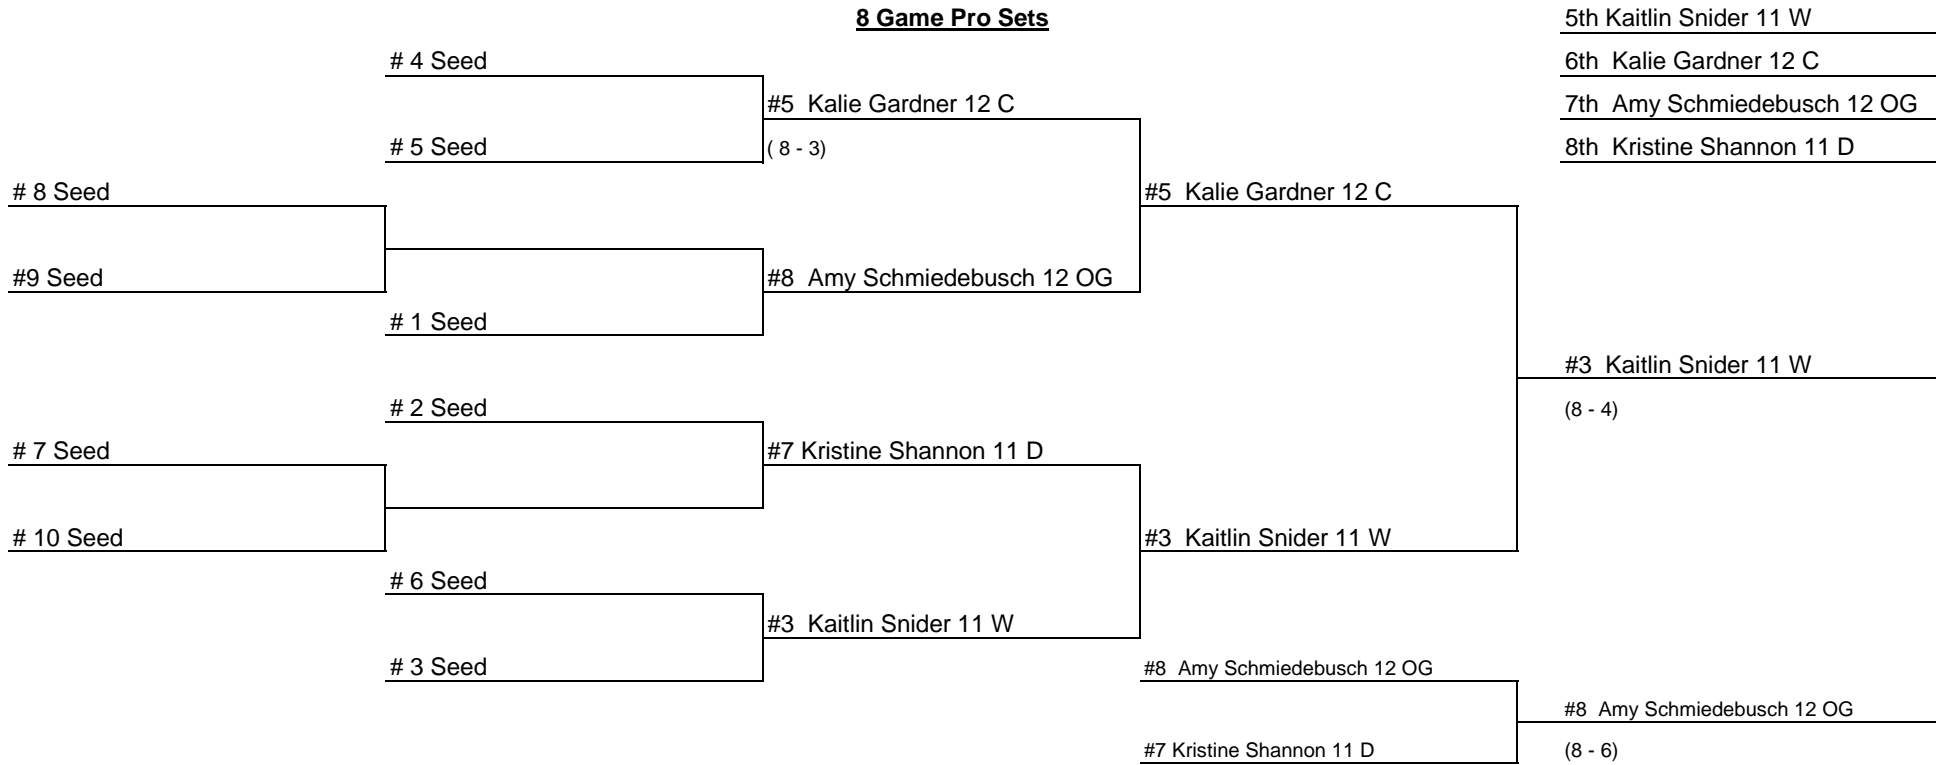

THIRD SINGLES

SEEDS

THURSDAY, SEPT. 26, 2013

SATURDAY, SEPT. 28, 2013

**WBL GIRLS' TENNIS TOURNAMENT
SEPT. 26 AND SEPT. 28, 2013, AT UNOH COURTS**

FIRST DOUBLES

SEEDS

**WBL GIRLS' TENNIS TOURNAMENT
SEPT. 26 AND SEPT. 28, 2013, AT UNOH COURTS**

SECOND DOUBLES

SEEDS

THURSDAY, SEPT. 26, 2013

SATURDAY, SEPT. 28, 2013

WBL GIRLS 2013 TENNIS TOURNAMENT

1st Singles

Back Draw

8 Game Pro Sets