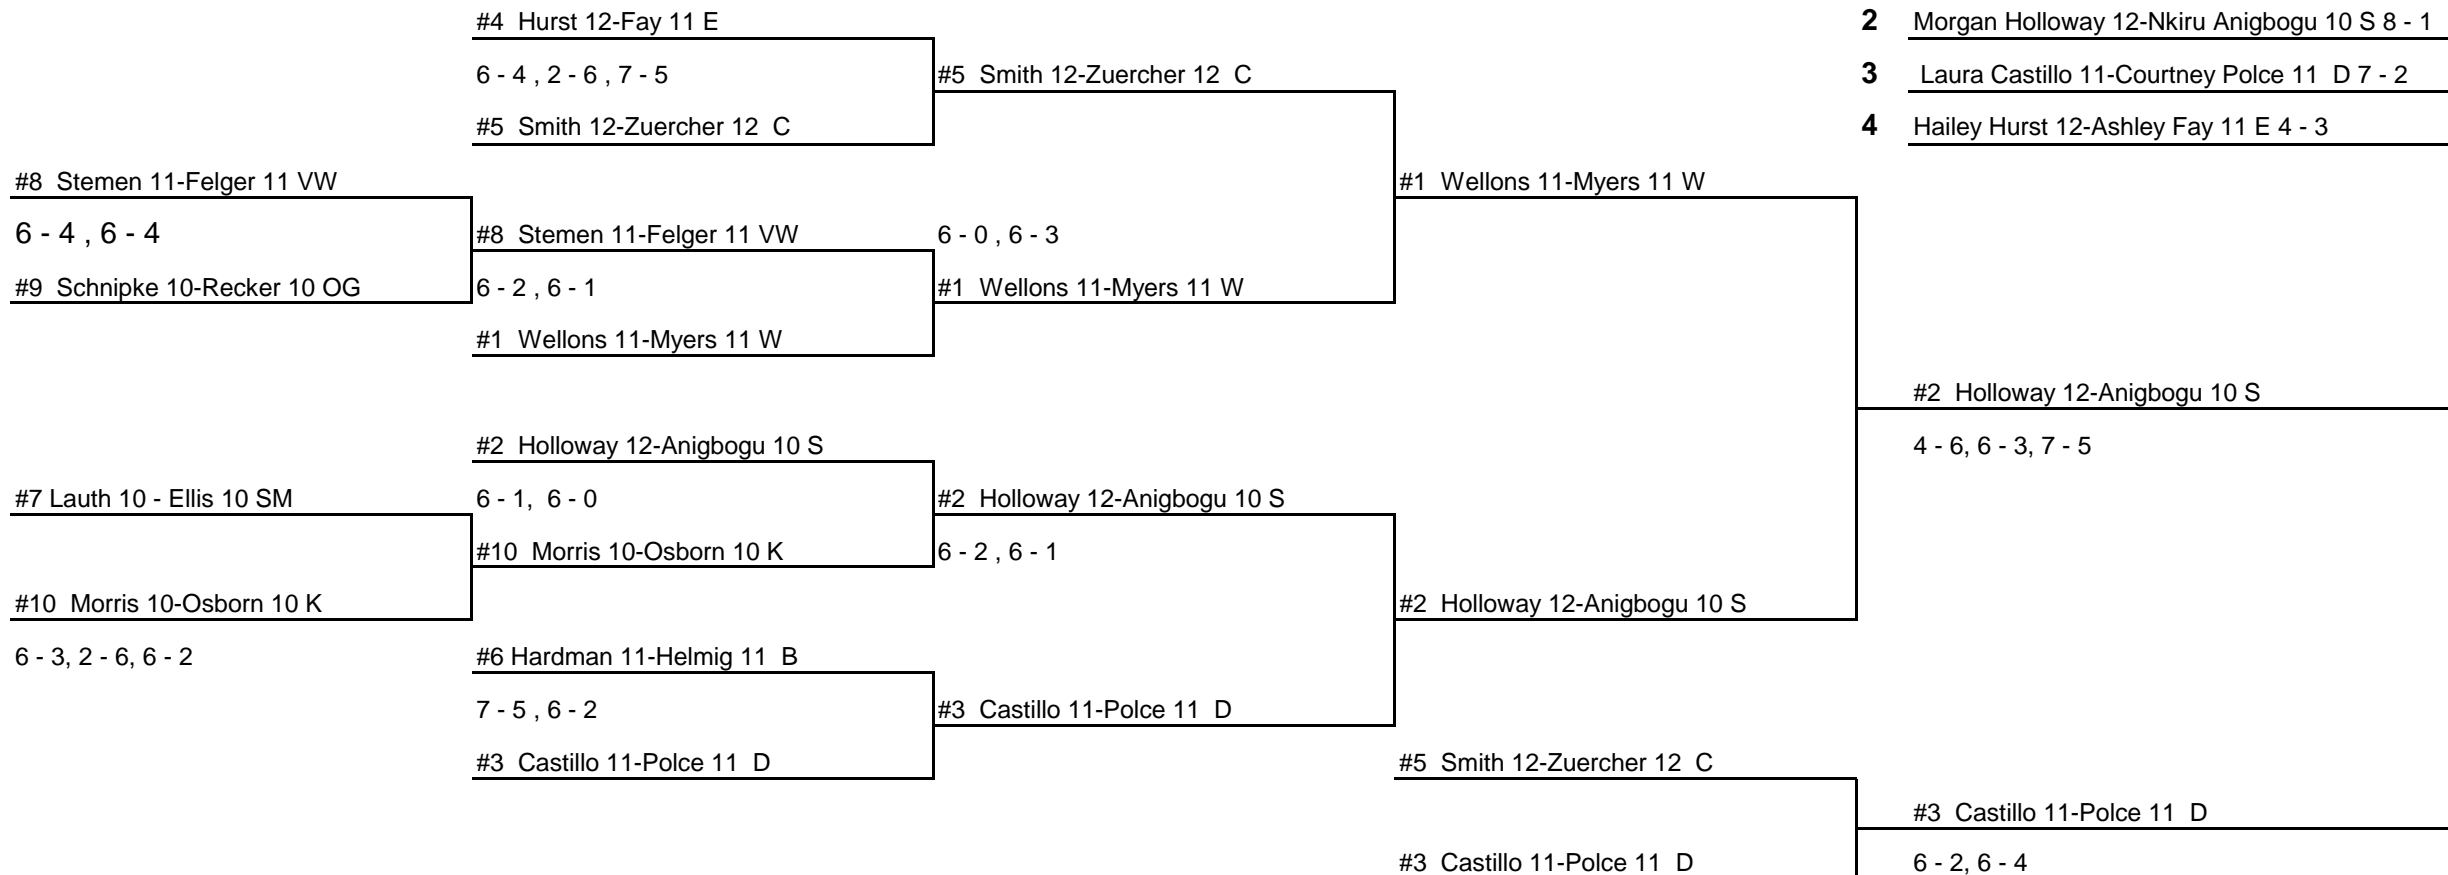

**WBL GIRLS' TENNIS TOURNAMENT
SEPT. 26 AND SEPT. 28, 2013, AT UNOH COURTS**

SECOND SINGLES

SEEDS

THURSDAY, SEPT. 26, 2013

SATURDAY, SEPT. 28, 2013

**WBL GIRLS' TENNIS TOURNAMENT
SEPT. 26 AND SEPT. 28, 2013, AT UNOH COURTS**

THIRD SINGLES

SEEDS

THURSDAY, SEPT. 26, 2013

SATURDAY, SEPT. 28, 2013

**WBL GIRLS' TENNIS TOURNAMENT
SEPT. 26 AND SEPT. 28, 2013, AT UNOH COURTS**

FIRST DOUBLES

SEEDS

**WBL GIRLS' TENNIS TOURNAMENT
SEPT. 26 AND SEPT. 28, 2013, AT UNOH COURTS**