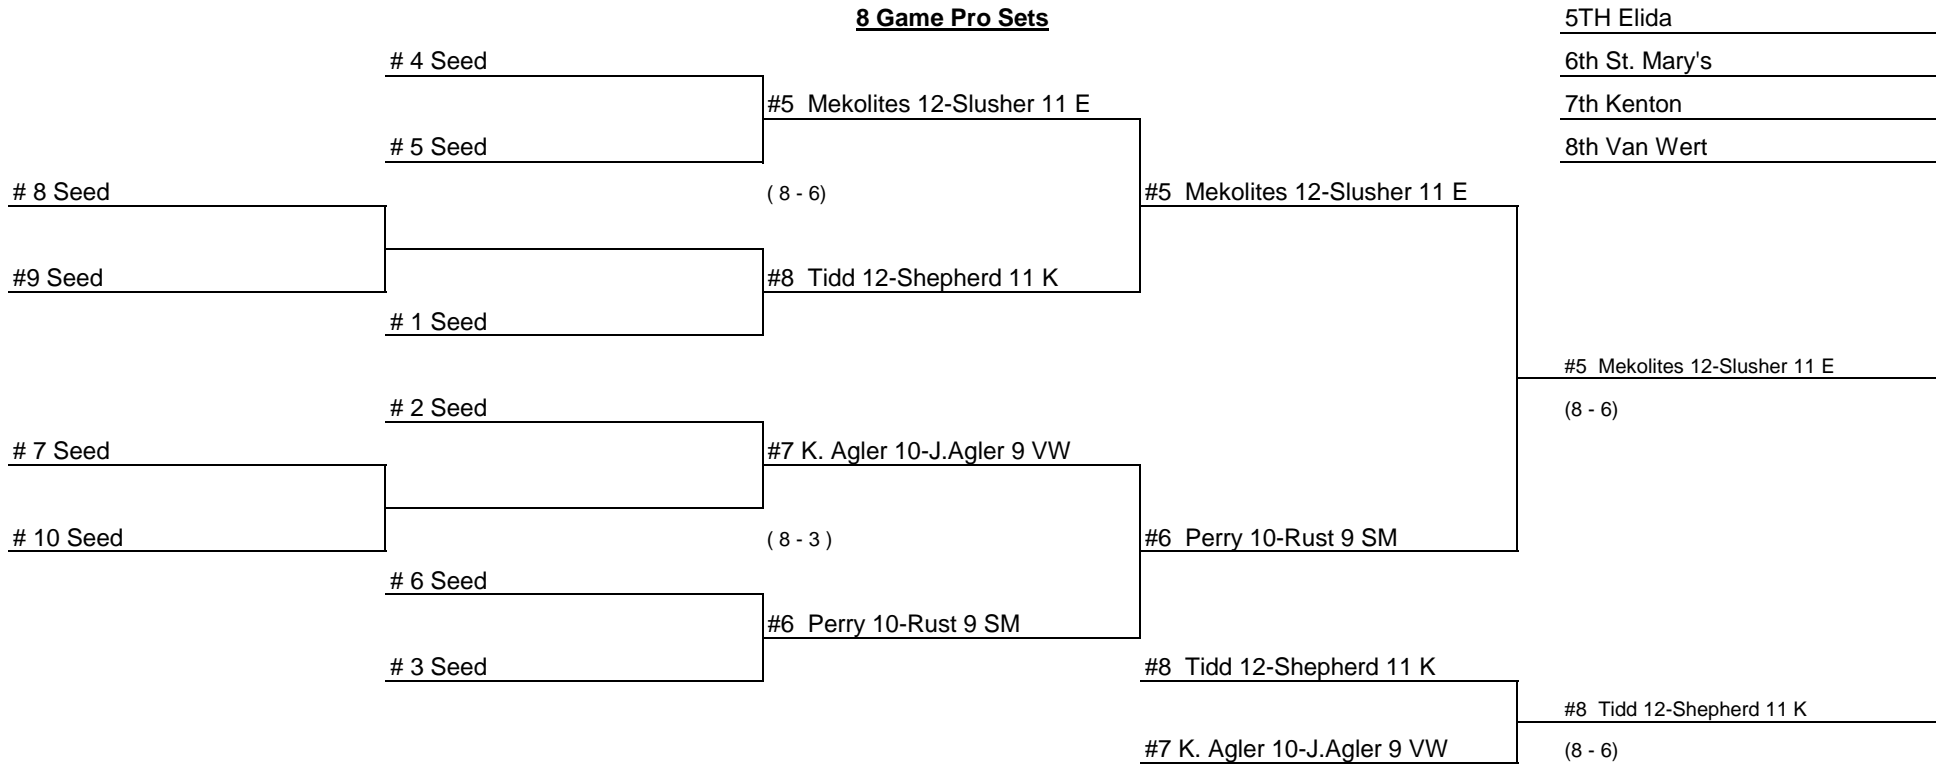

Back Draw

8 Game Pro Sets

THURSDAY, Sep. 29th, 2011

SATURDAY, Oct. 1st, 2011

WBL GIRLS 2013 TENNIS TOURNAMENT

2nd Doubles

Back Draw

8 Game Pro Sets