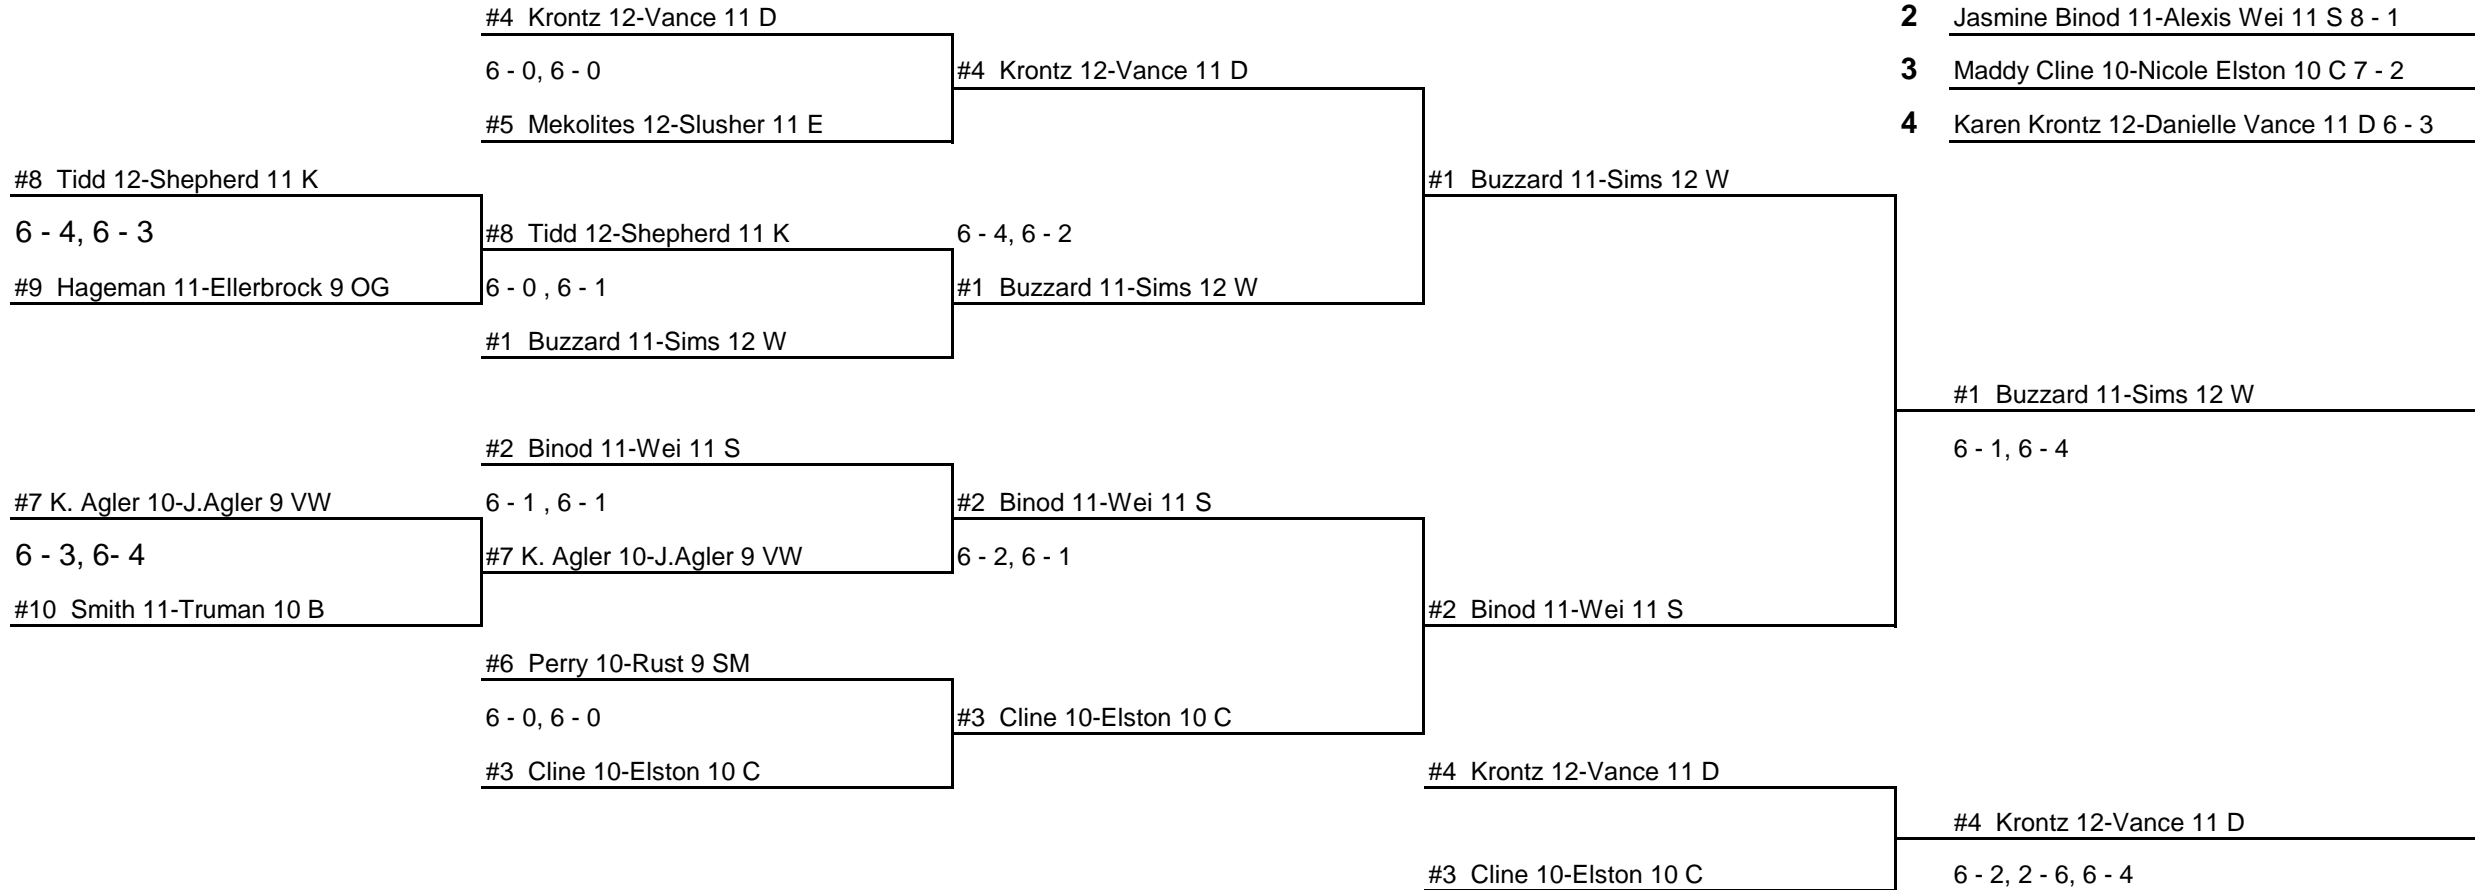

**WBL GIRLS' TENNIS TOURNAMENT
SEPT. 26 AND SEPT. 28, 2013, AT UNOH COURTS**

SECOND DOUBLES

SEEDS

THURSDAY, SEPT. 26, 2013

SATURDAY, SEPT. 28, 2013