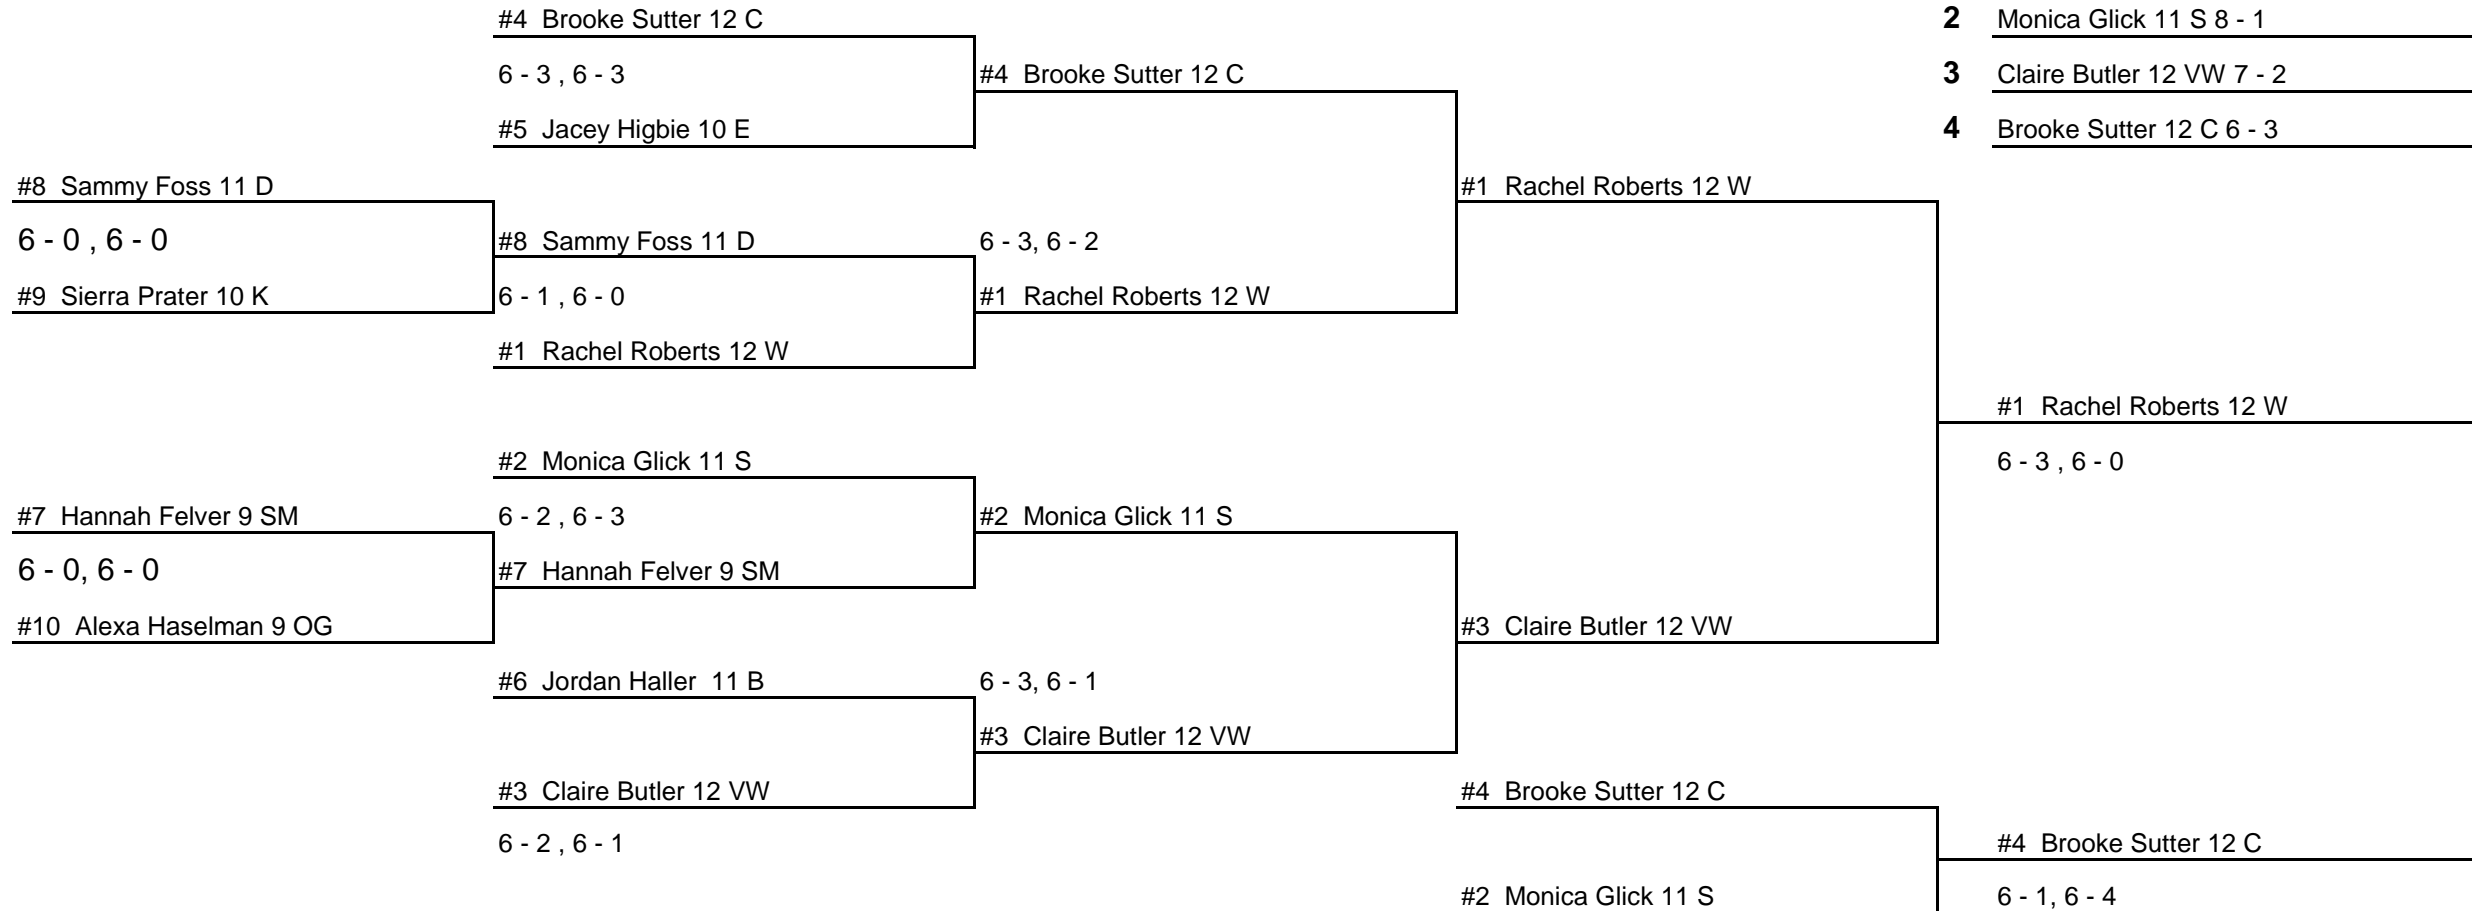

**WBL GIRLS' TENNIS TOURNAMENT
SEPT. 26 AND SEPT. 28, 2013, AT UNOH COURTS**

THIRD SINGLES

SEEDS

THURSDAY, SEPT. 26, 2013

SATURDAY, SEPT. 28, 2013