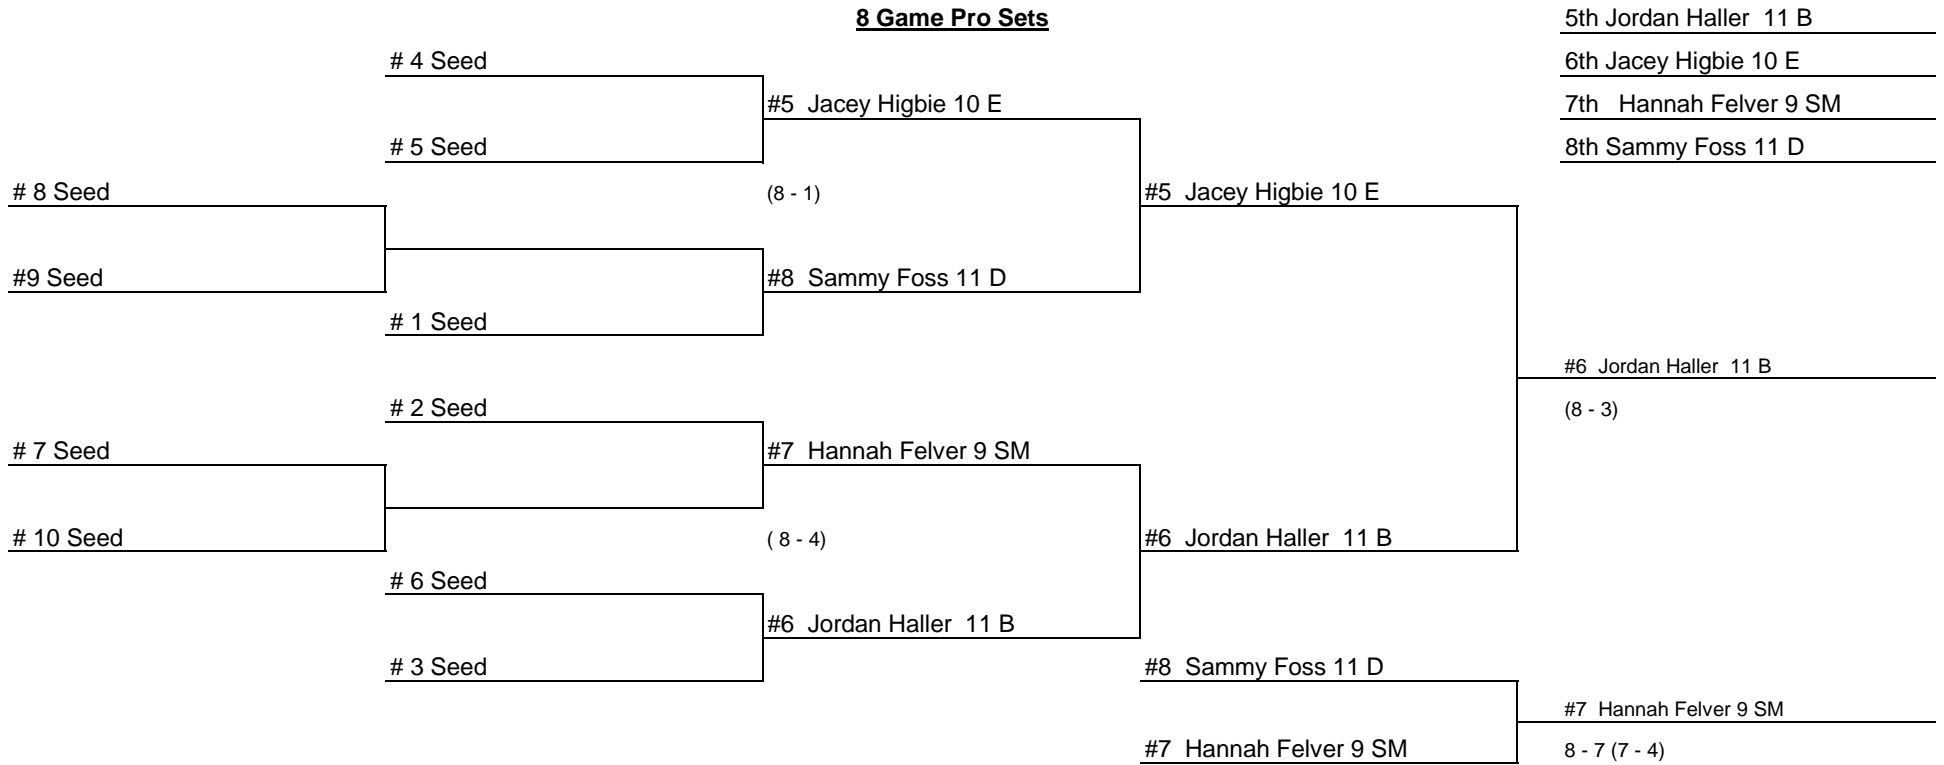

WBL GIRLS 2013 TENNIS TOURNAMENT

3rd Singles

Back Draw

8 Game Pro Sets

THURSDAY, Sep. 29th, 2011

SATURDAY, Oct. 1st, 2011