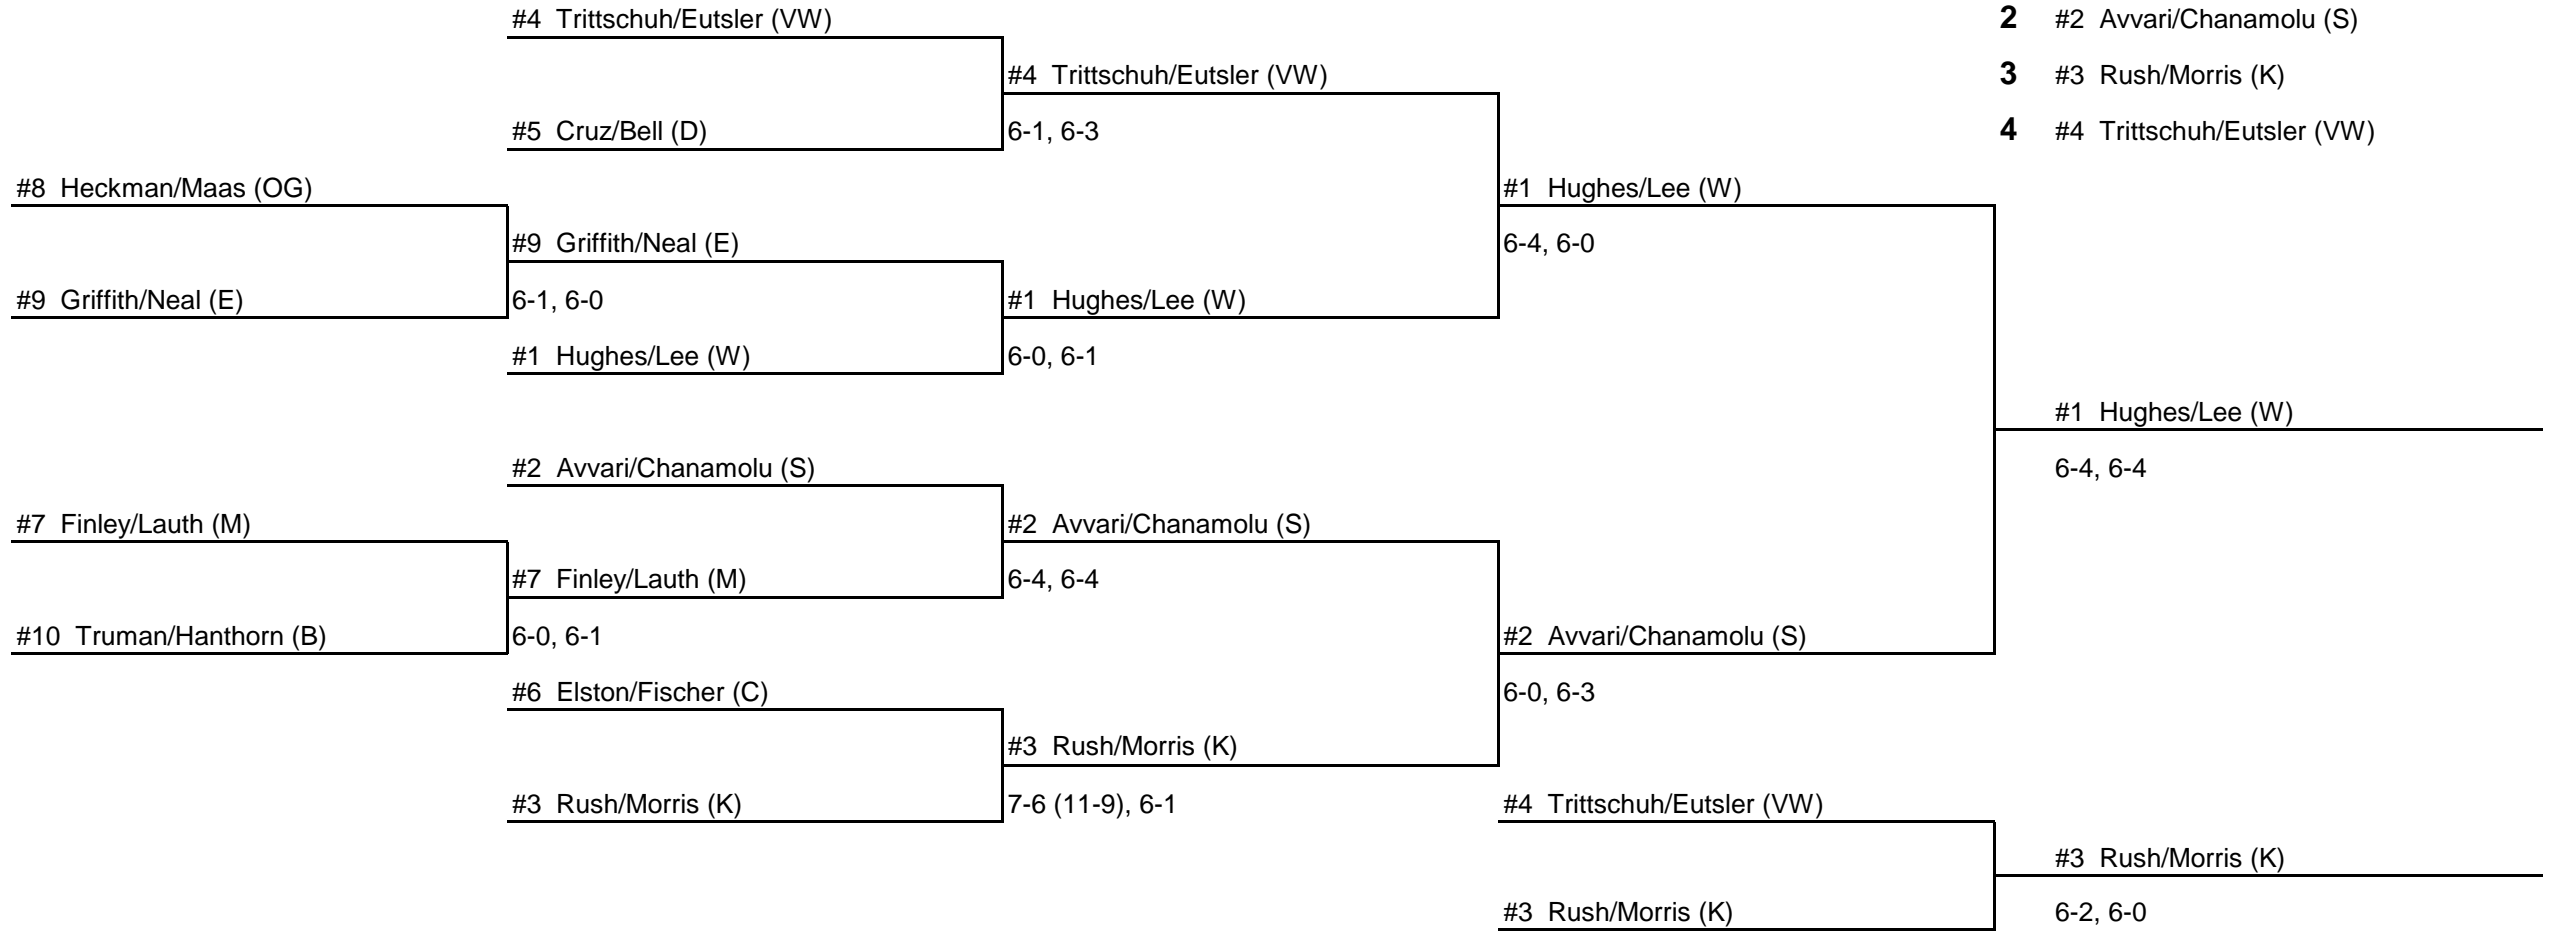

WBL GIRLS 2015 TENNIS TOURNAMENT

1st Doubles

SEEDS

THURSDAY Sept 24th, 2015

SATURDAY Sept 26th, 2015

1st Doubles
Back Draw
8 Game Pro Sets

SATURDAY, Sept 26, 2015