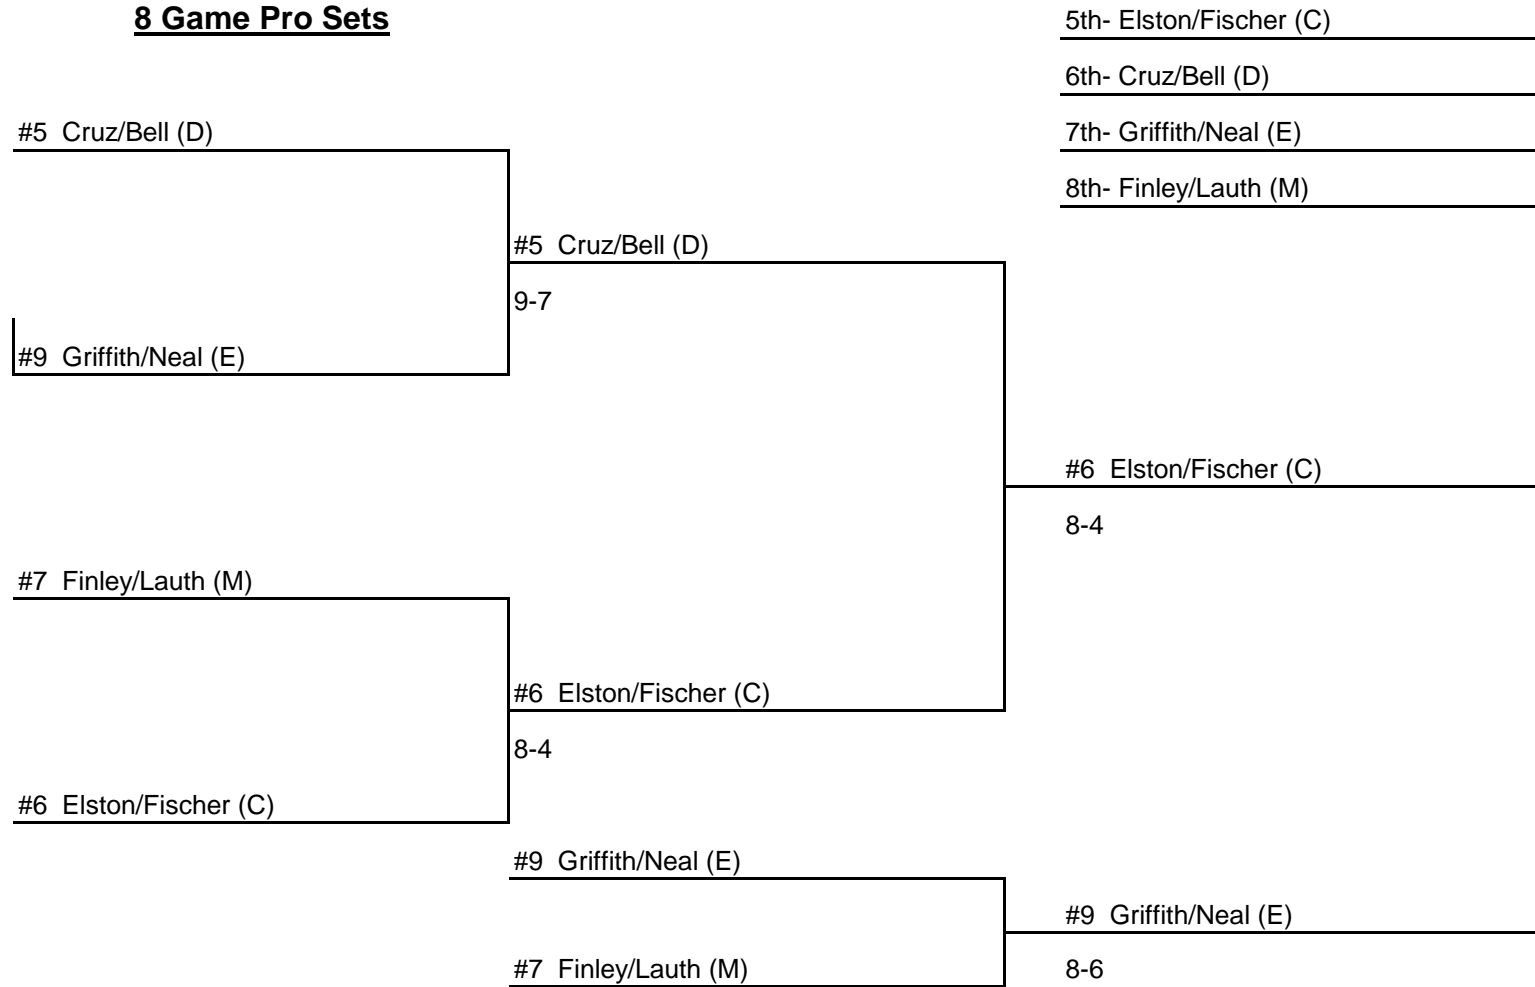

WBL GIRLS 2015 TENNIS TOURNAMENT

1st Doubles

SEEDS

THURSDAY Sept 24th, 2015

SATURDAY Sept 26th, 2015

1st Doubles
Back Draw
8 Game Pro Sets

SATURDAY, Sept 26, 2015