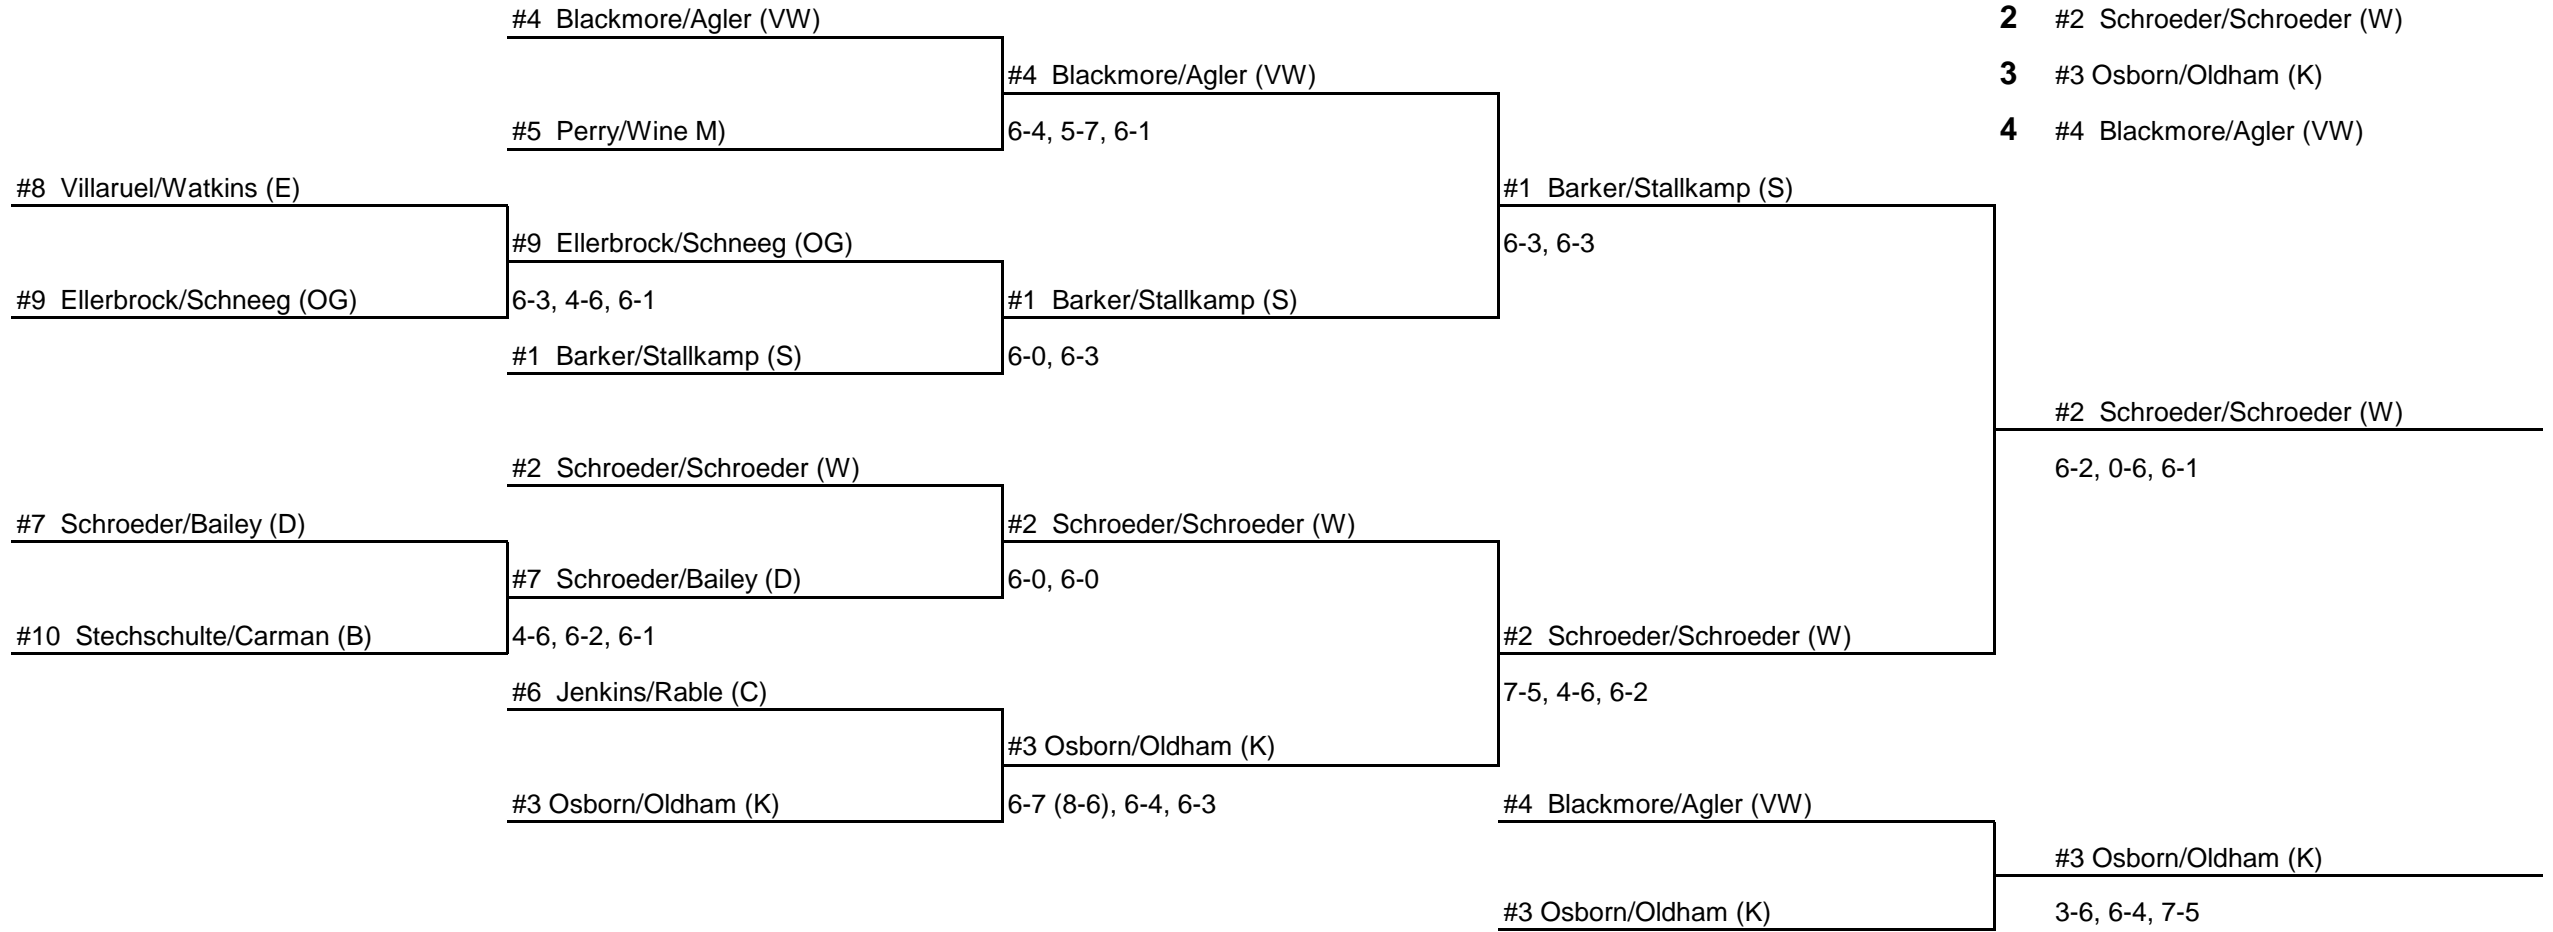

WBL GIRLS 2015 TENNIS TOURNAMENT

2nd Doubles

SEEDS

THURSDAY Sept 24th, 2015

SATURDAY Sept 26th, 2015

2nd Doubles
Back Draw
8 Game Pro Sets

SATURDAY, Sept 26, 2015