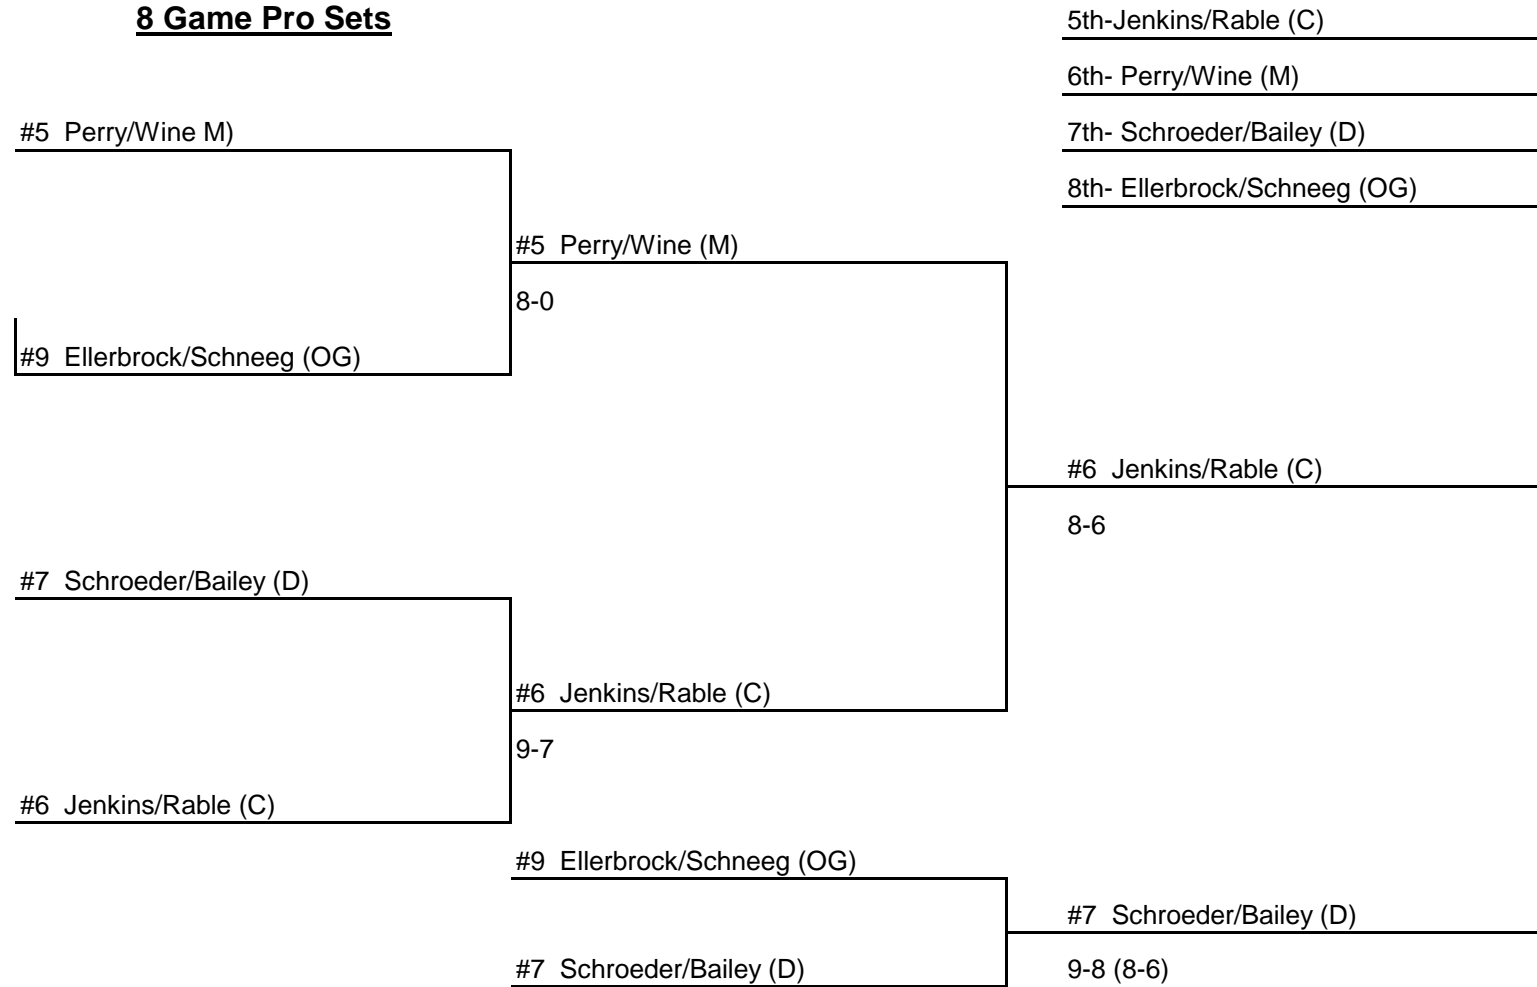

WBL GIRLS 2015 TENNIS TOURNAMENT

2nd Doubles

SEEDS

THURSDAY Sept 24th, 2015

SATURDAY Sept 26th, 2015

2nd Doubles
Back Draw
8 Game Pro Sets

SATURDAY, Sept 26, 2015