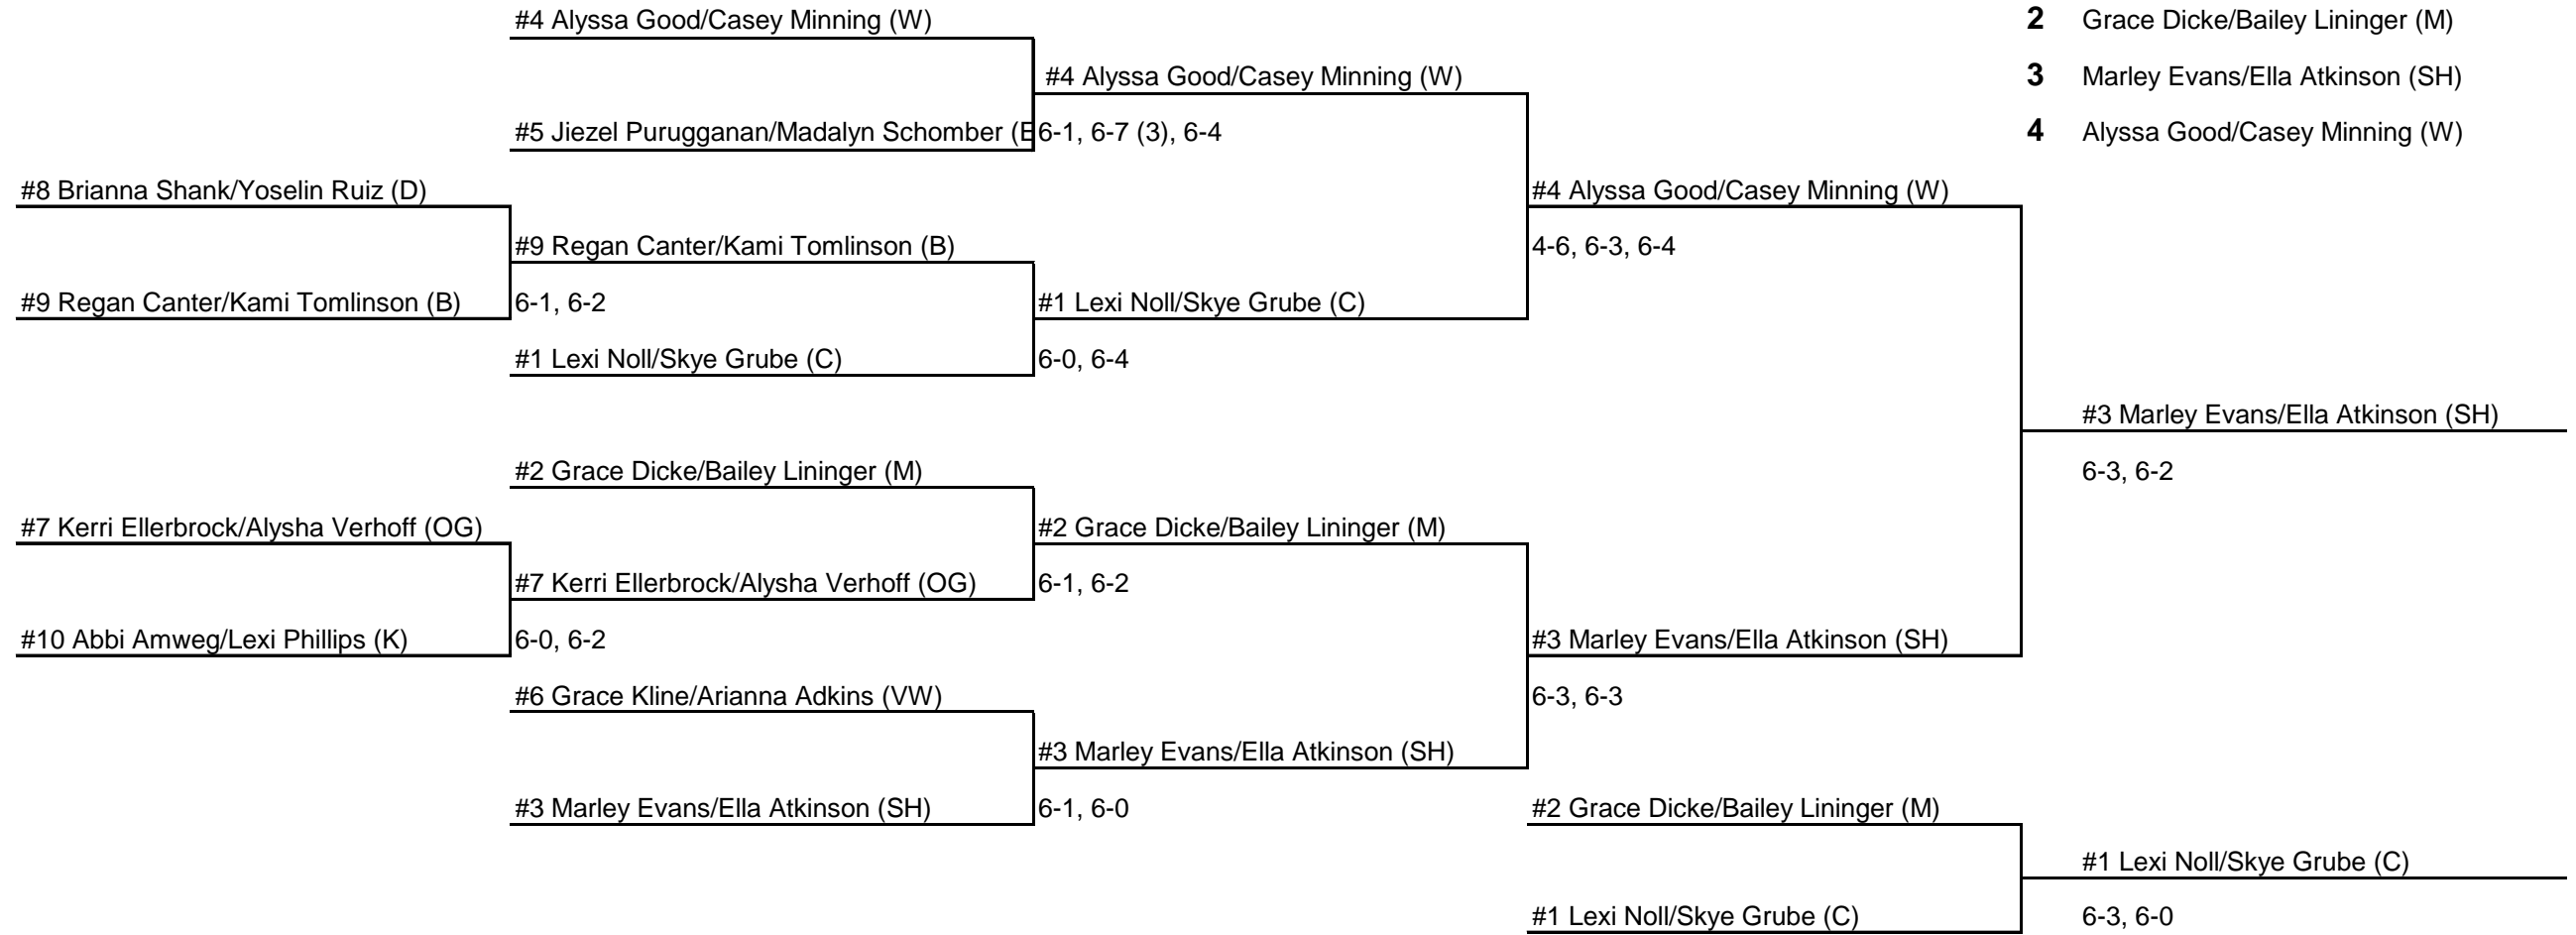

WBL GIRLS' 2017 TENNIS TOURNAMENT

2nd Doubles

SEEDS

- 1** Lexi Noll/Skye Grube (C)
- 2** Grace Dicke/Bailey Lininger (M)
- 3** Marley Evans/Ella Atkinson (SH)
- 4** Alyssa Good/Casey Minning (W)

THURSDAY Sept. 28, 2017

SATURDAY Sept. 30, 2017

WBL GIRLS' 2017 TENNIS TOURNAMENT

2nd Doubles

Back Draw

8 Game Pro Sets

THURSDAY, Sept 28, 2017

SATURDAY, Sept.30, 2017