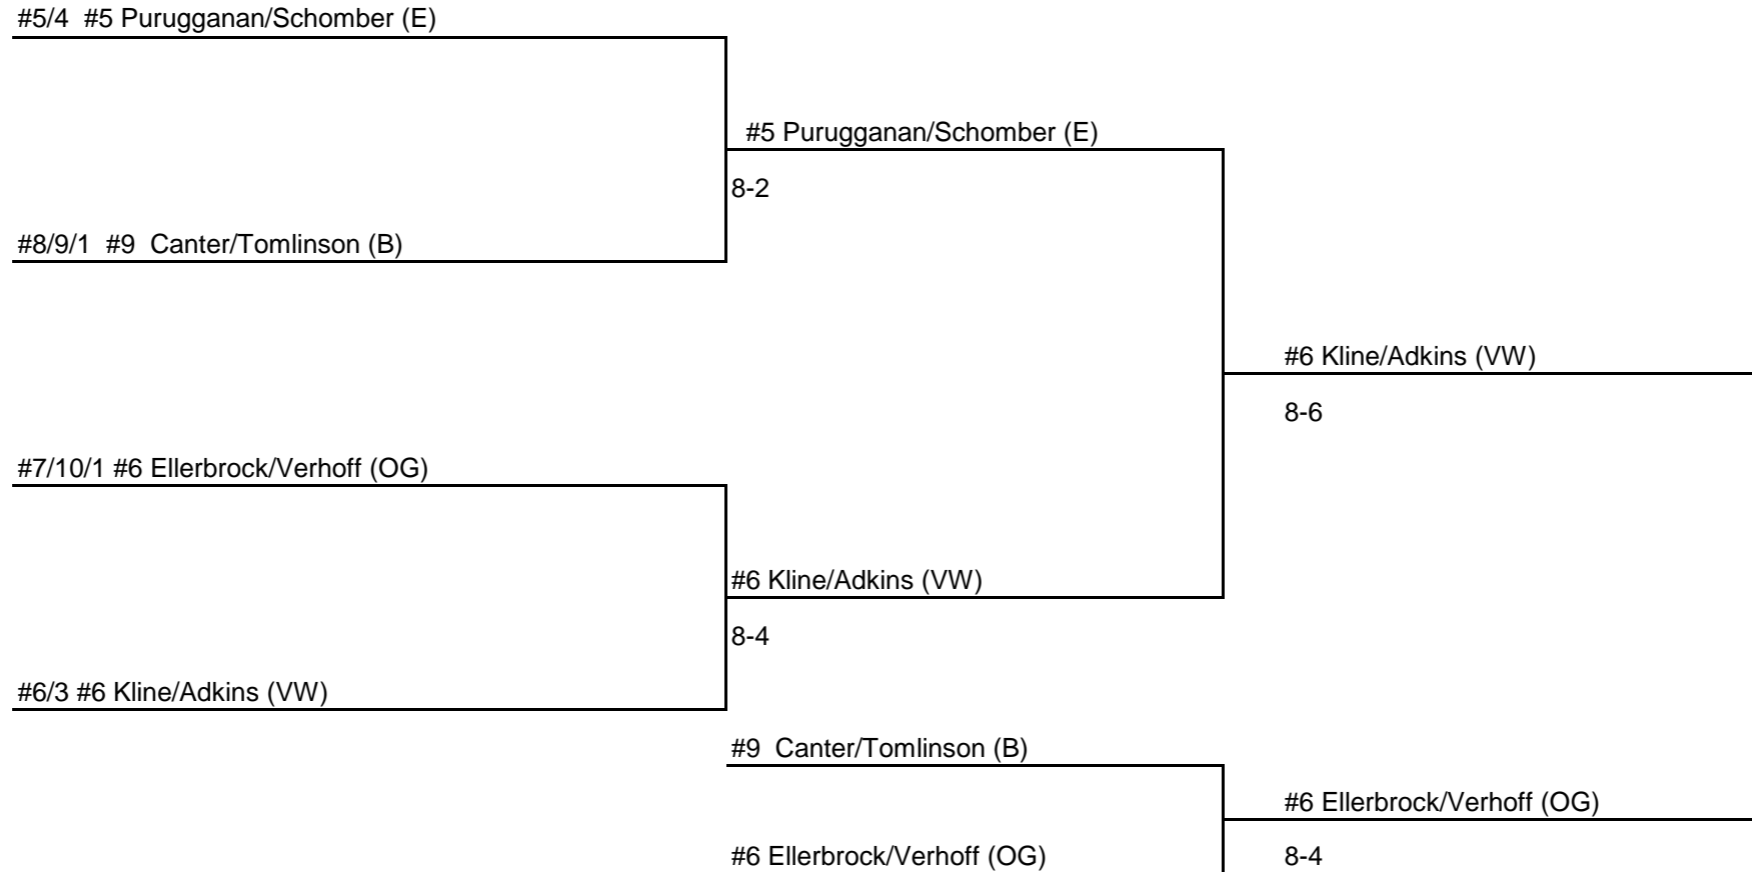

WBL GIRLS' 2017 TENNIS TOURNAMENT

2nd Doubles

SEEDS

- 1** Lexi Noll/Skye Grube (C)
- 2** Grace Dicke/Bailey Lininger (M)
- 3** Marley Evans/Ella Atkinson (SH)
- 4** Alyssa Good/Casey Minning (W)

THURSDAY Sept. 28, 2017

SATURDAY Sept. 30, 2017

WBL GIRLS' 2017 TENNIS TOURNAMENT

2nd Doubles

Back Draw

8 Game Pro Sets

THURSDAY, Sept 28, 2017

SATURDAY, Sept.30, 2017