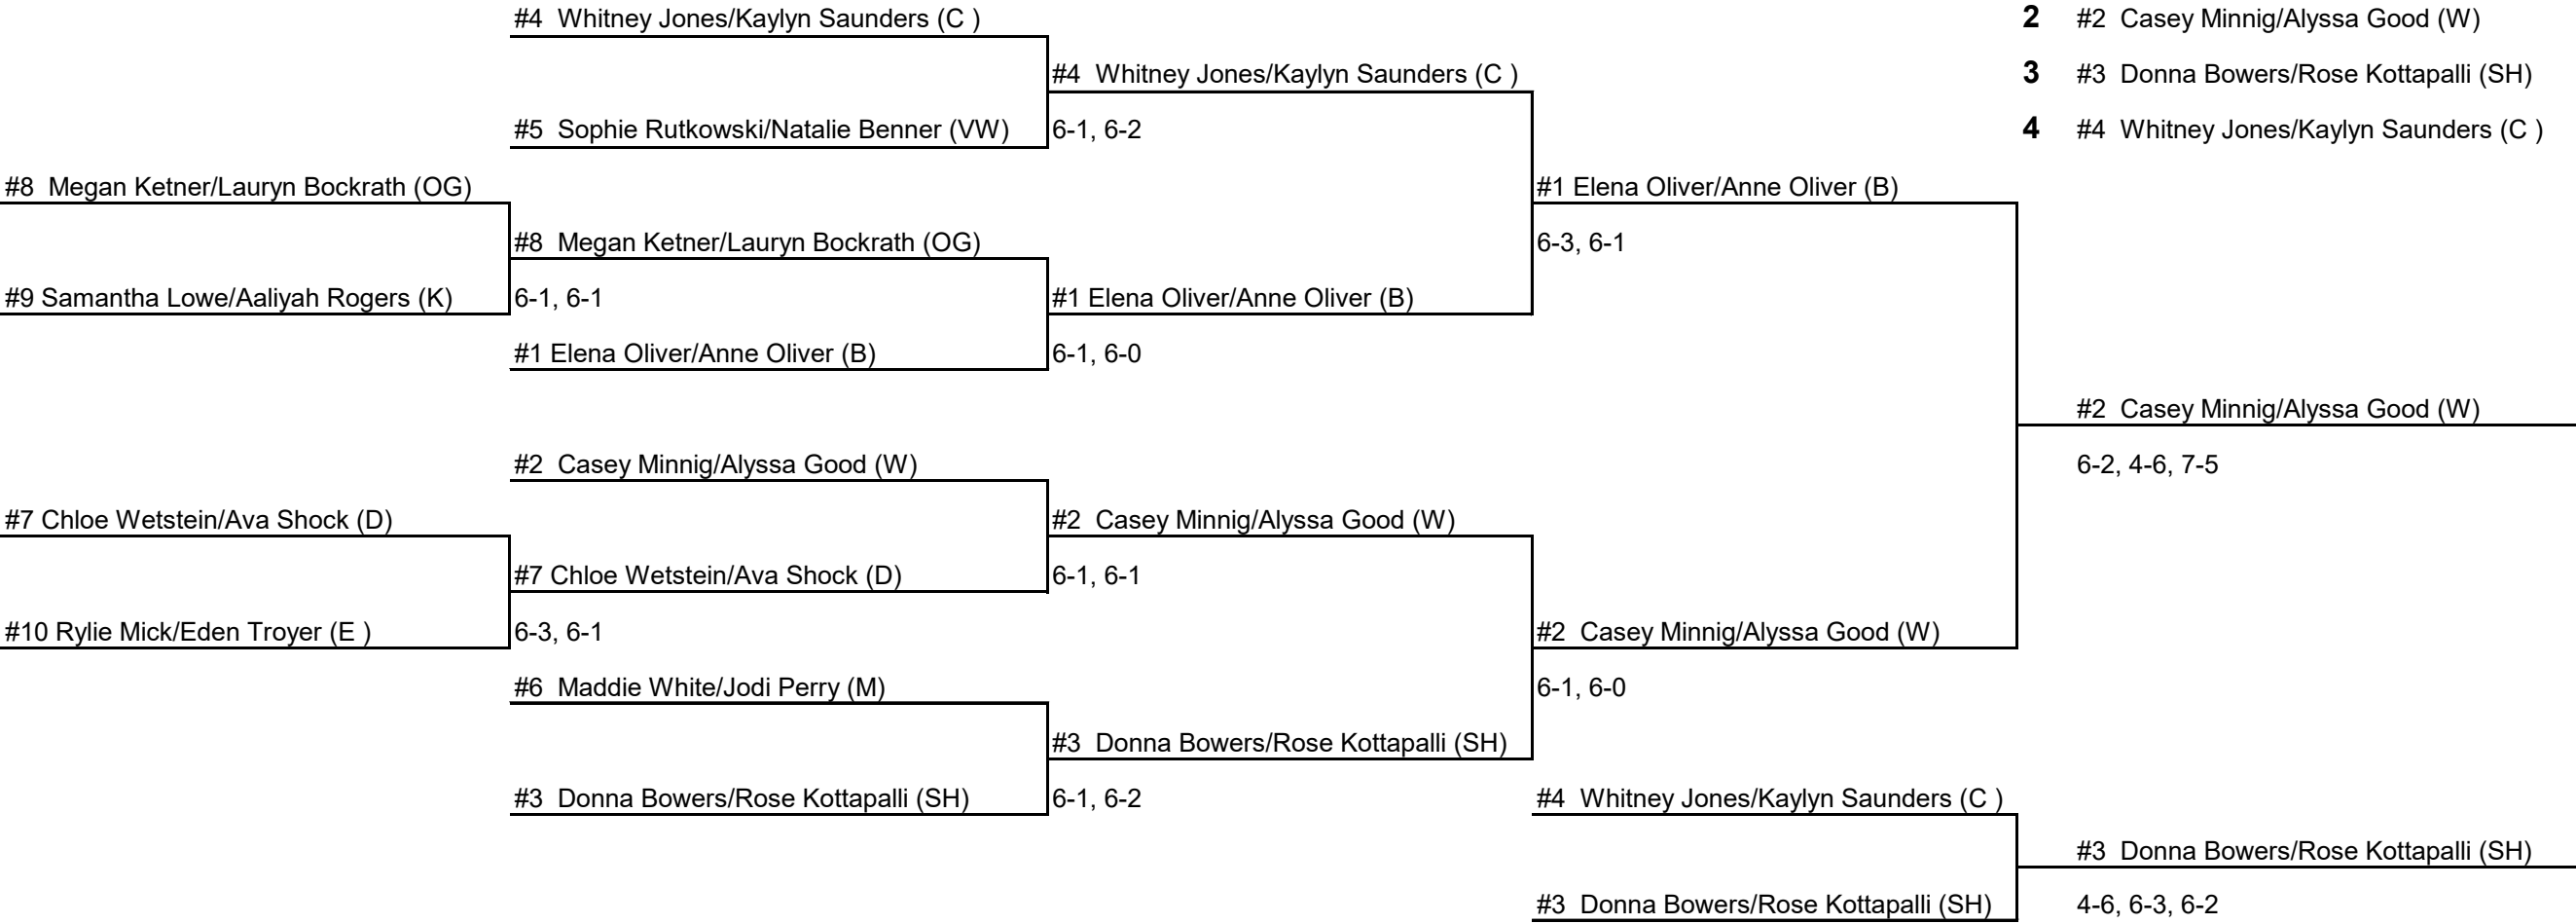

WBL GIRLS' 2020 TENNIS TOURNAMENT

1st Doubles

SEEDS

- **1** #1 Elena Oliver/Anne Oliver (B)
- **2** #2 Casey Minnig/Alyssa Good (W)
- **3** #3 Donna Bowers/Rose Kottapalli (SH)
- **4** #4 Whitney Jones/Kaylyn Saunders (C)