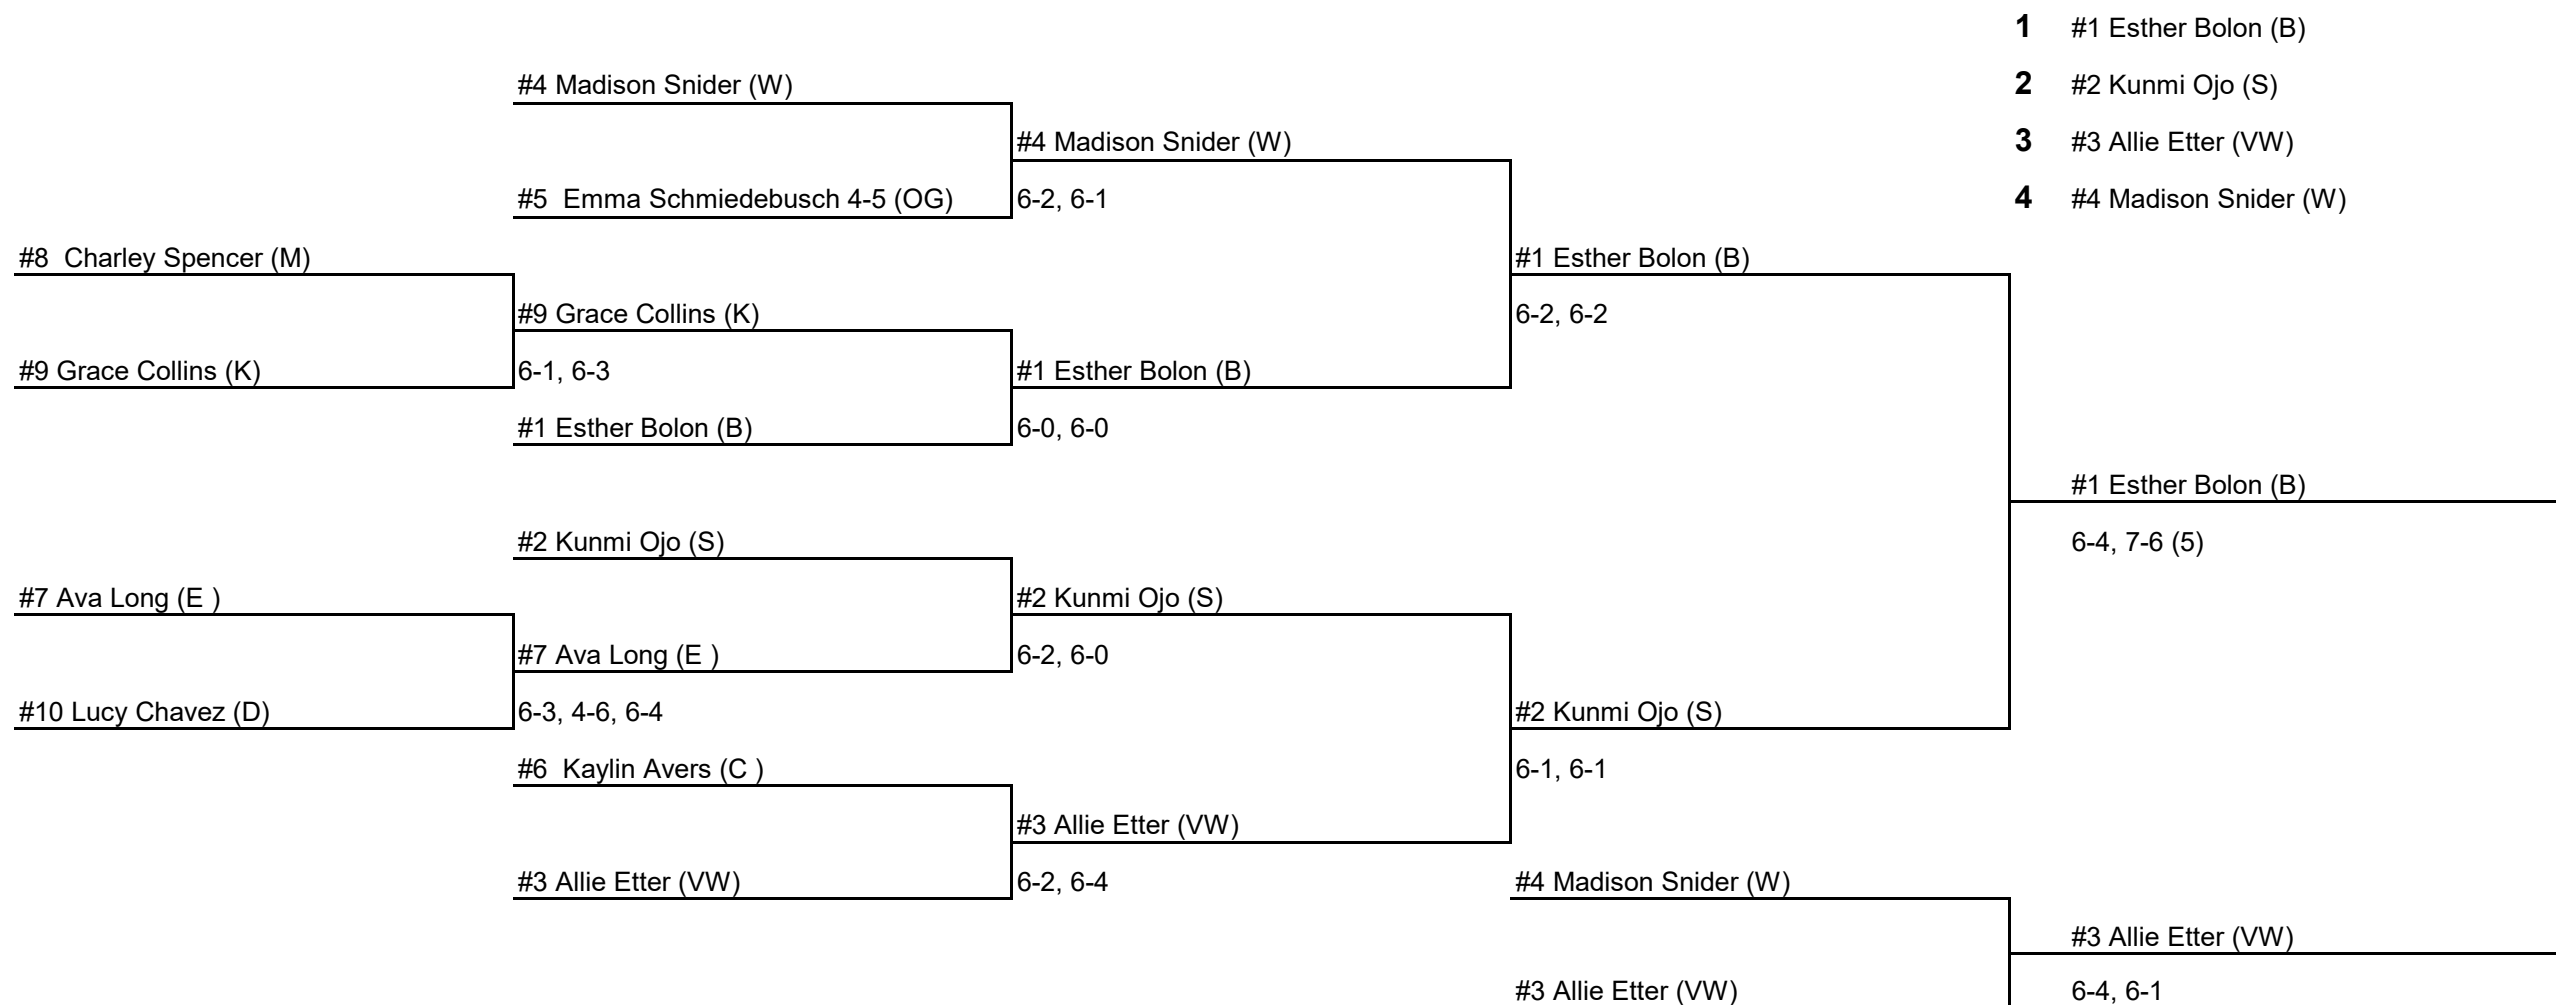

WBL GIRLS' 2020 TENNIS TOURNAMENT

1st Singles

SEEDS

THURSDAY Sept 24, 2020

SATURDAY Sept 26, 2020