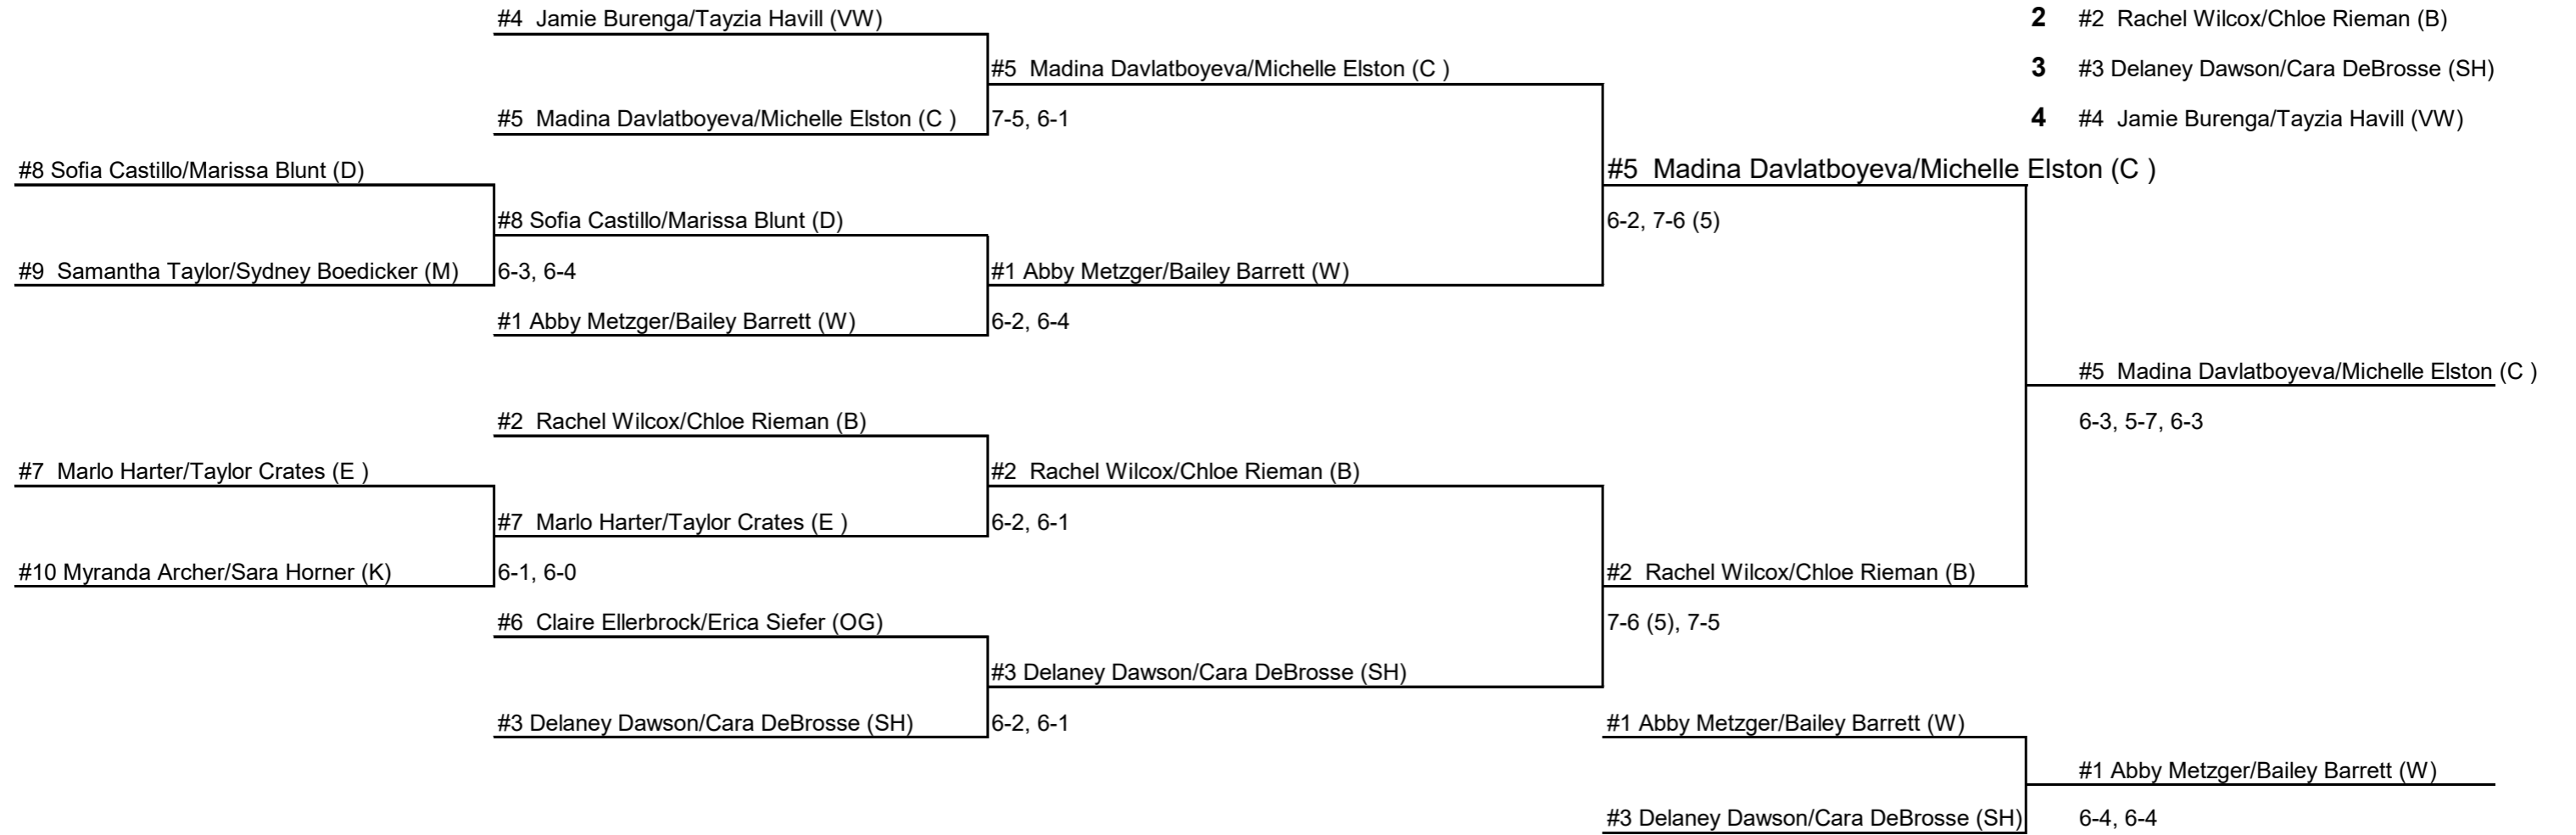

**2nd Doubles**

**SEEDS**

- 1** #1 Abby Metzger/Bailey Barrett (W)
- 2** #2 Rachel Wilcox/Chloe Rieman (B)
- 3** #3 Delaney Dawson/Cara DeBrosse (SH)
- 4** #4 Jamie Burenga/Tayzia Havill (VW)

**THURSDAY Sept 24, 2020**