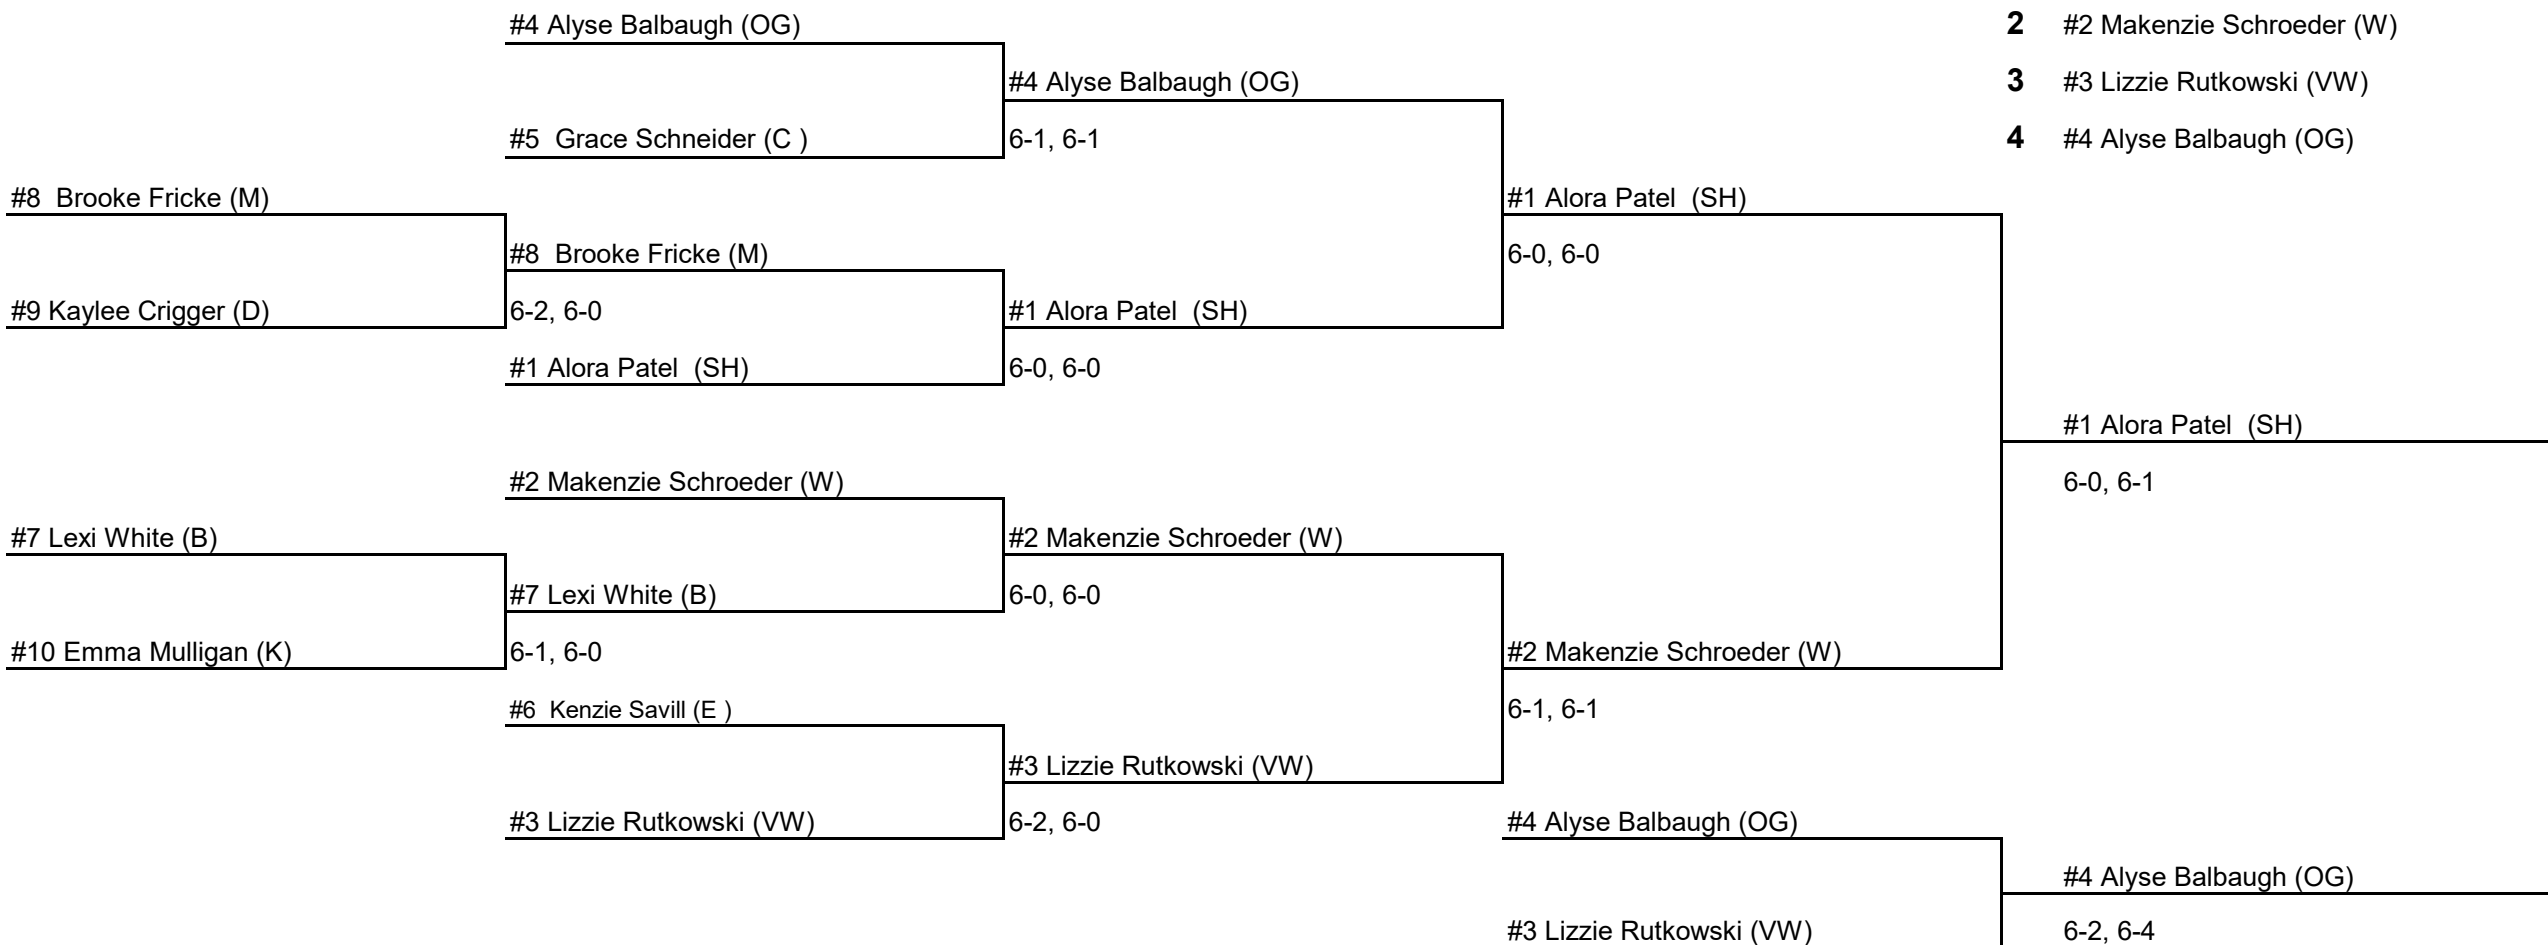

WBL GIRLS' 2020 TENNIS TOURNAMENT

3rd Singles

SEEDS

- **1** #1 Alora Patel (SH)
- **2** #2 Makenzie Schroeder (W)
- **3** #3 Lizzie Rutkowski (VW)
- **4** #4 Alyse Balbaugh (OG)

THURSDAY Sept 24, 2020

SATURDAY Sept 26, 2020