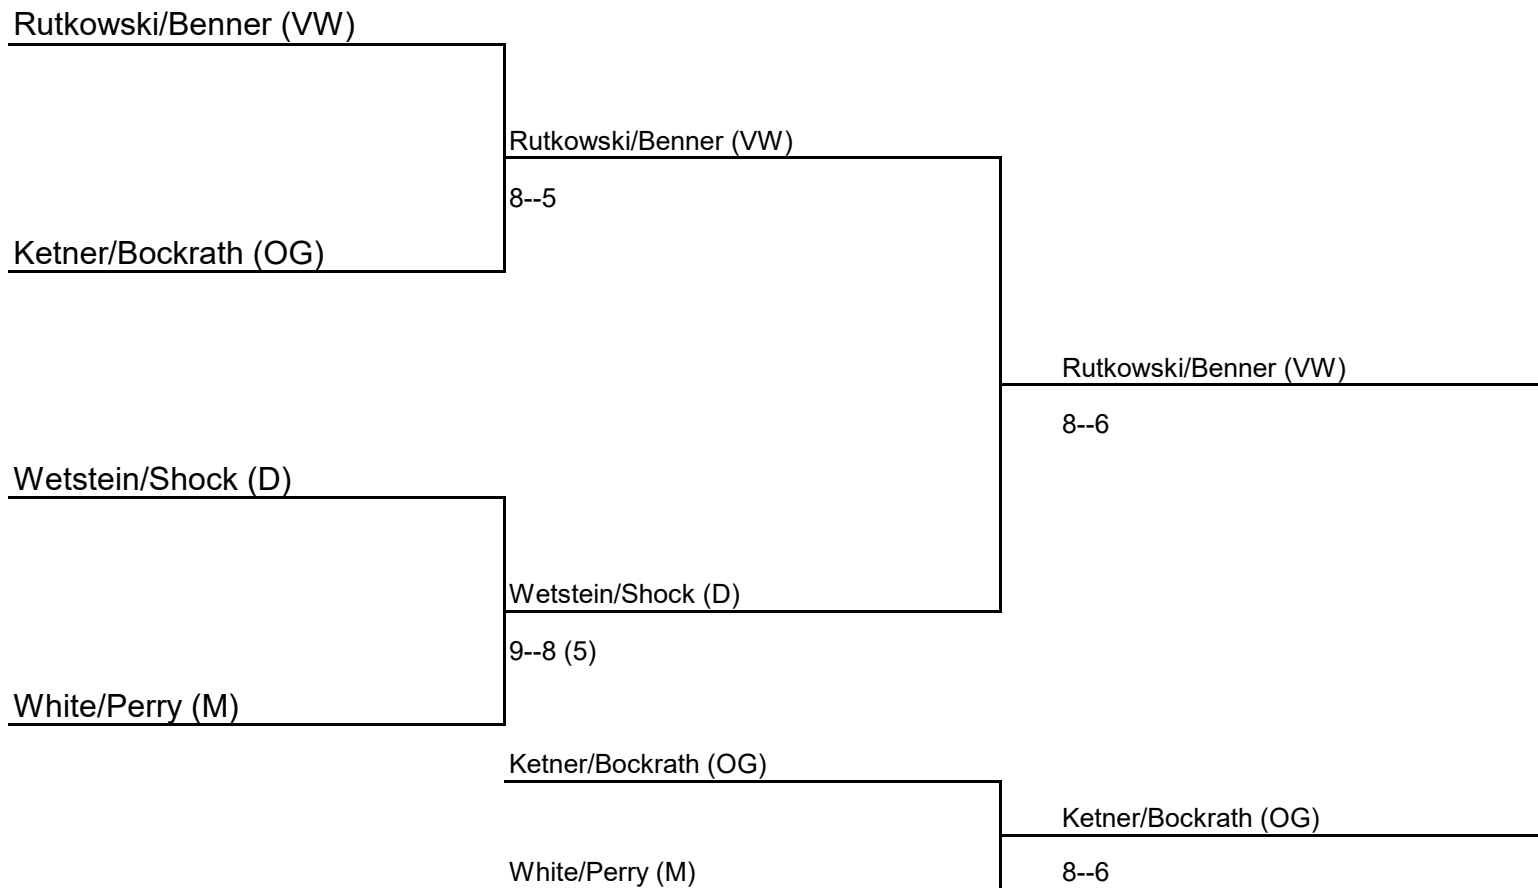

WBL GIRLS' 2020 TENNIS TOURNAMENT

1st Doubles

Back Draw

8 Game Pro Sets

THURSDAY Sept 24, 2020   SATURDAY Sept 26, 2020